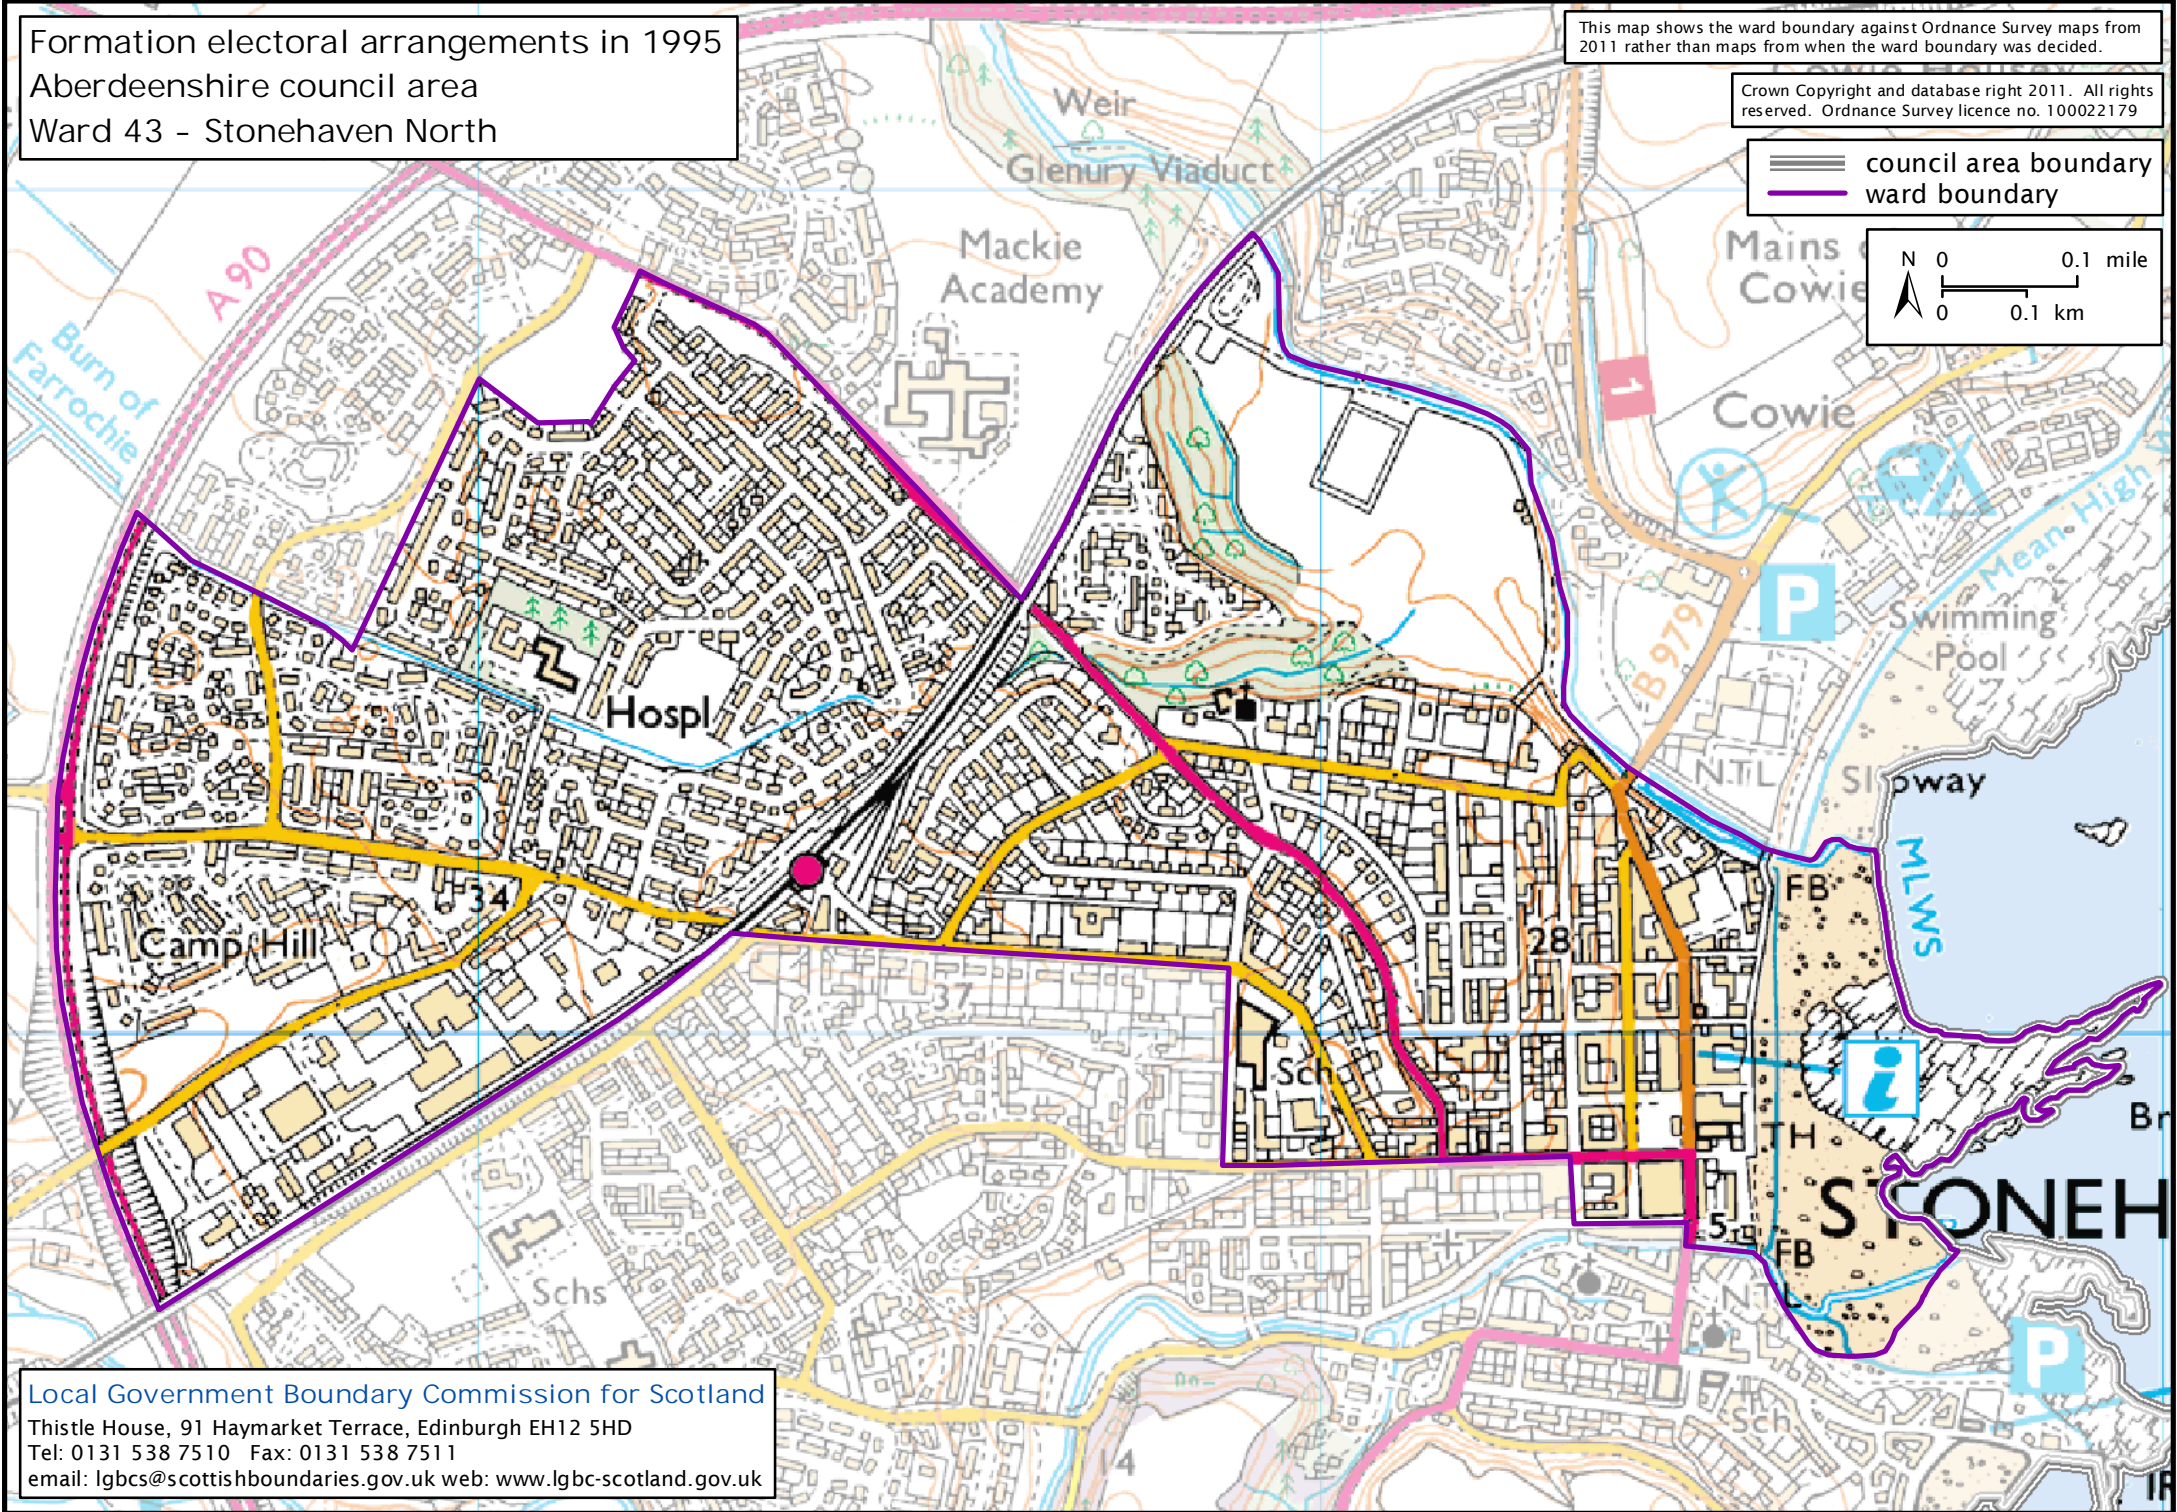

Formation electoral arrangements in 1995
Aberdeenshire council area
Ward 43 - Stonehaven North

This map shows the ward boundary against Ordnance Survey maps from 2011 rather than maps from when the ward boundary was decided.

Crown Copyright and database right 2011. All rights reserved. Ordnance Survey licence no. 100022179

==== council area boundary
—— ward boundary

Local Government Boundary Commission for Scotland
Thistle House, 91 Haymarket Terrace, Edinburgh EH12 5HD
Tel: 0131 538 7510 Fax: 0131 538 7511
email: lgbcscottishboundaries.gov.uk web: www.lgbc-scotland.gov.uk