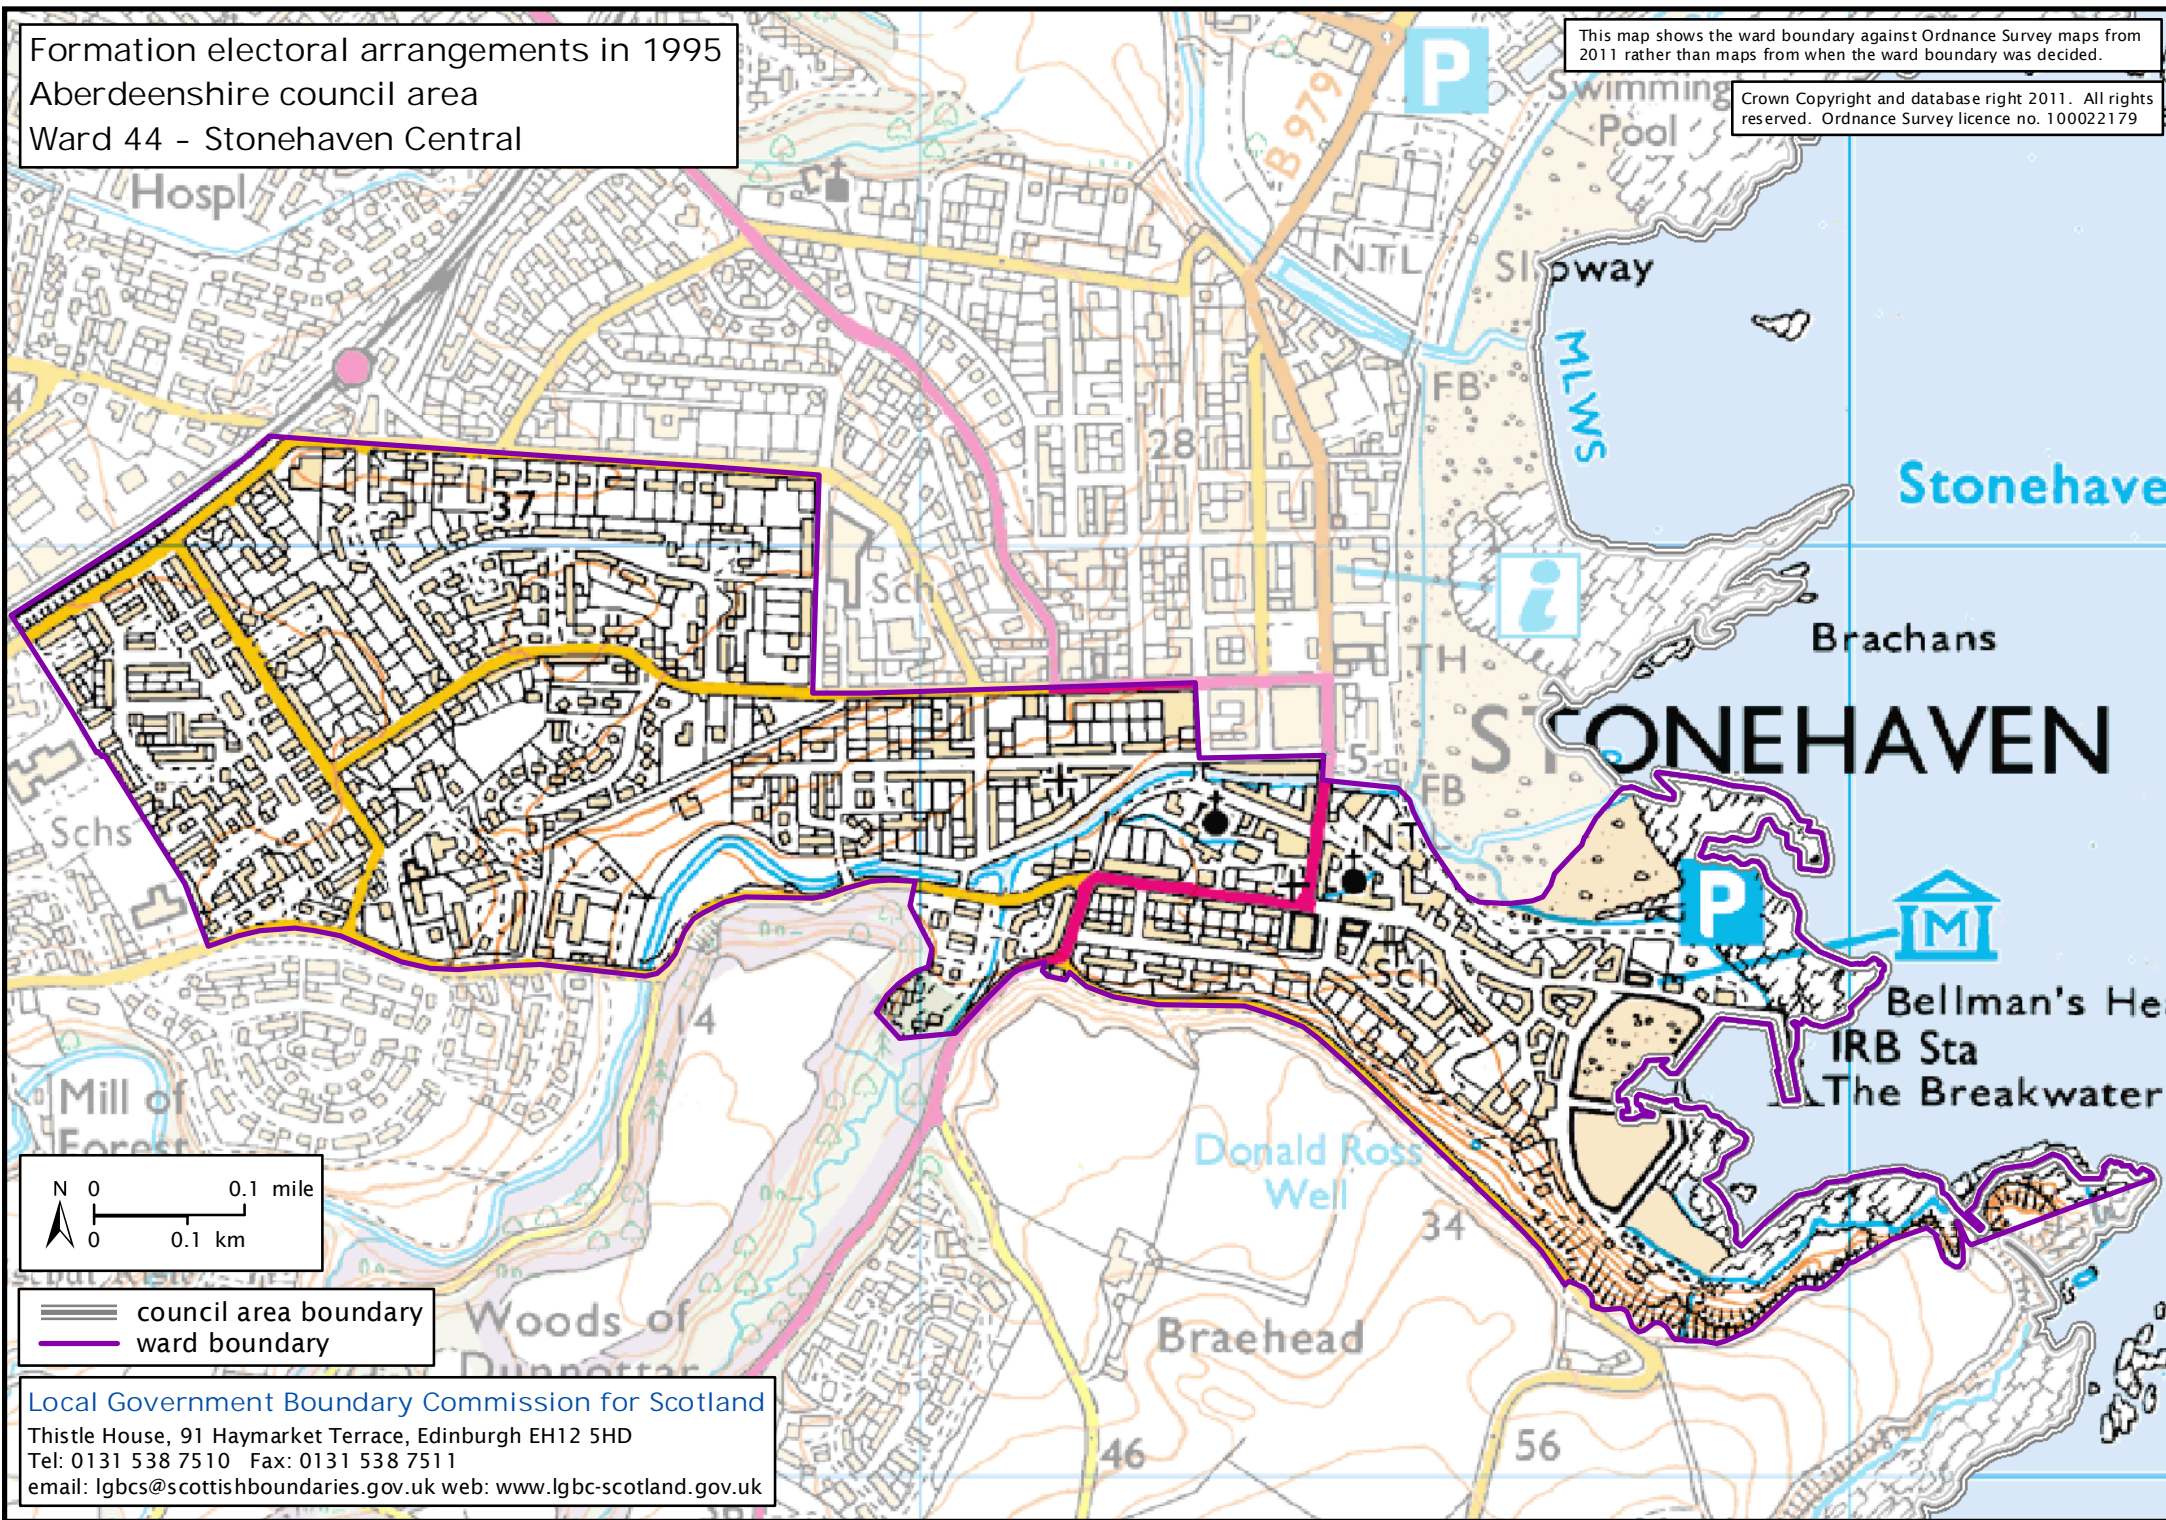

Formation electoral arrangements in 1995  
Aberdeenshire council area  
Ward 44 - Stonehaven Central

This map shows the ward boundary against Ordnance Survey maps from 2011 rather than maps from when the ward boundary was decided.

Crown Copyright and database right 2011. All rights reserved. Ordnance Survey licence no. 100022179

==== council area boundary  
—— ward boundary

Local Government Boundary Commission for Scotland  
Thistle House, 91 Haymarket Terrace, Edinburgh EH12 5HD  
Tel: 0131 538 7510 Fax: 0131 538 7511  
email: lgbcscottishboundaries.gov.uk web: www.lgbc-scotland.gov.uk