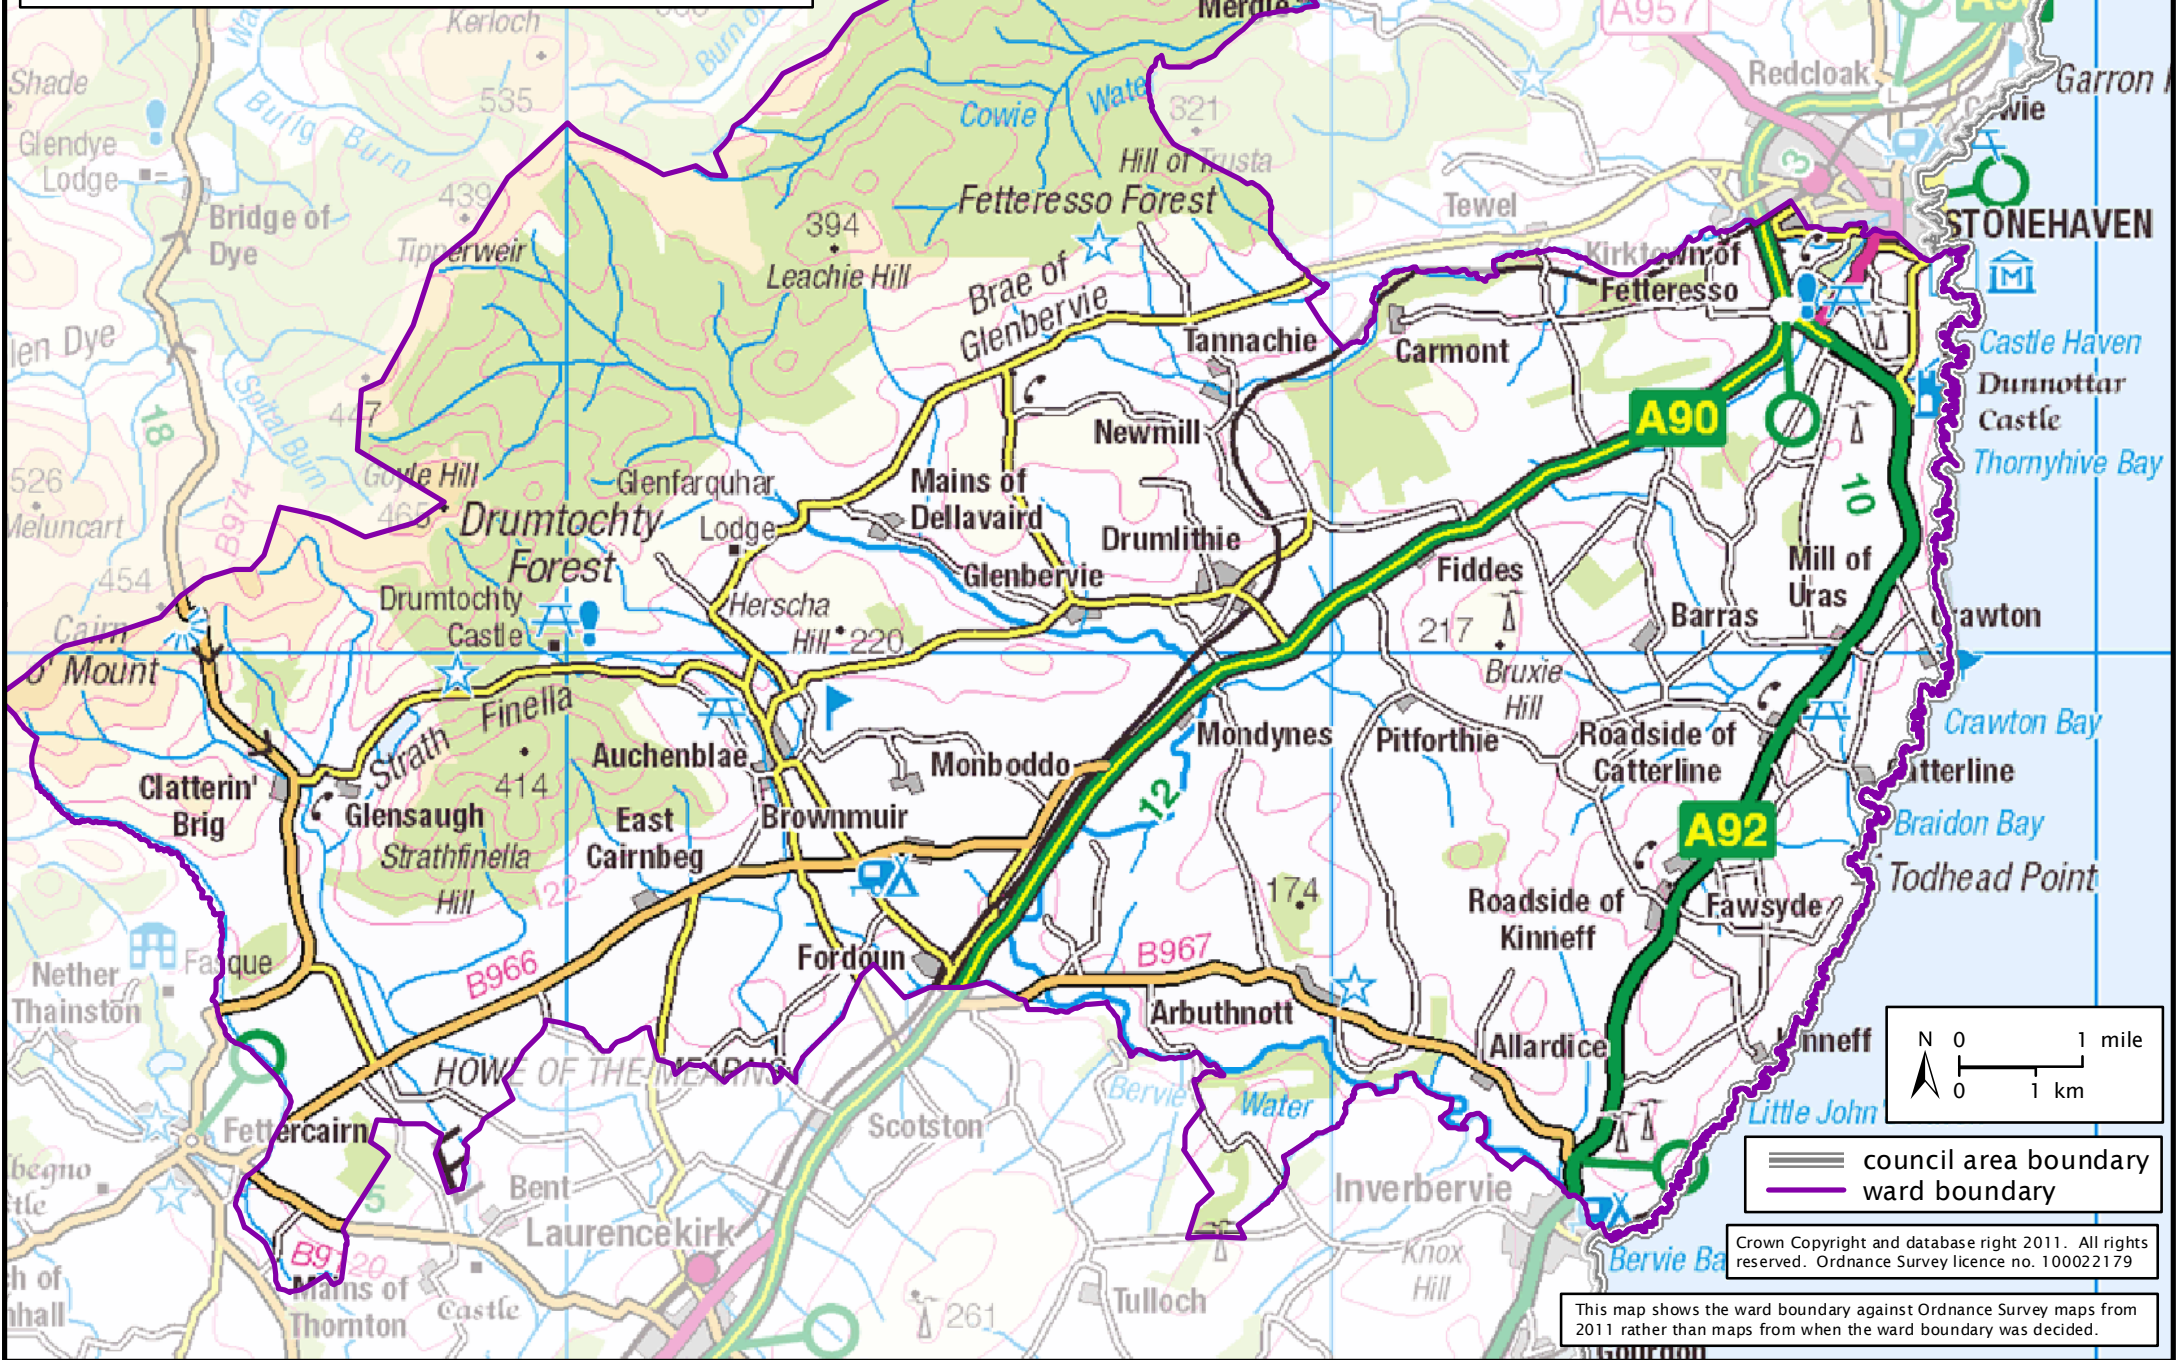

Formation electoral arrangements in 1995  
 Aberdeenshire council area  
 Ward 45 - Stonehaven South and Mearns North

Local Government Boundary Commission for Scotland  
 Thistle House, 91 Haymarket Terrace, Edinburgh EH12 5HD  
 Tel: 0131 538 7510 Fax: 0131 538 7511  
 email: lgbcsc@scottishboundaries.gov.uk web: www.lgbc-scotland.gov.uk

== council area boundary  
 — ward boundary

Crown Copyright and database right 2011. All rights reserved. Ordnance Survey licence no. 10002179

This map shows the ward boundary against Ordnance Survey maps from 2011 rather than maps from when the ward boundary was decided.