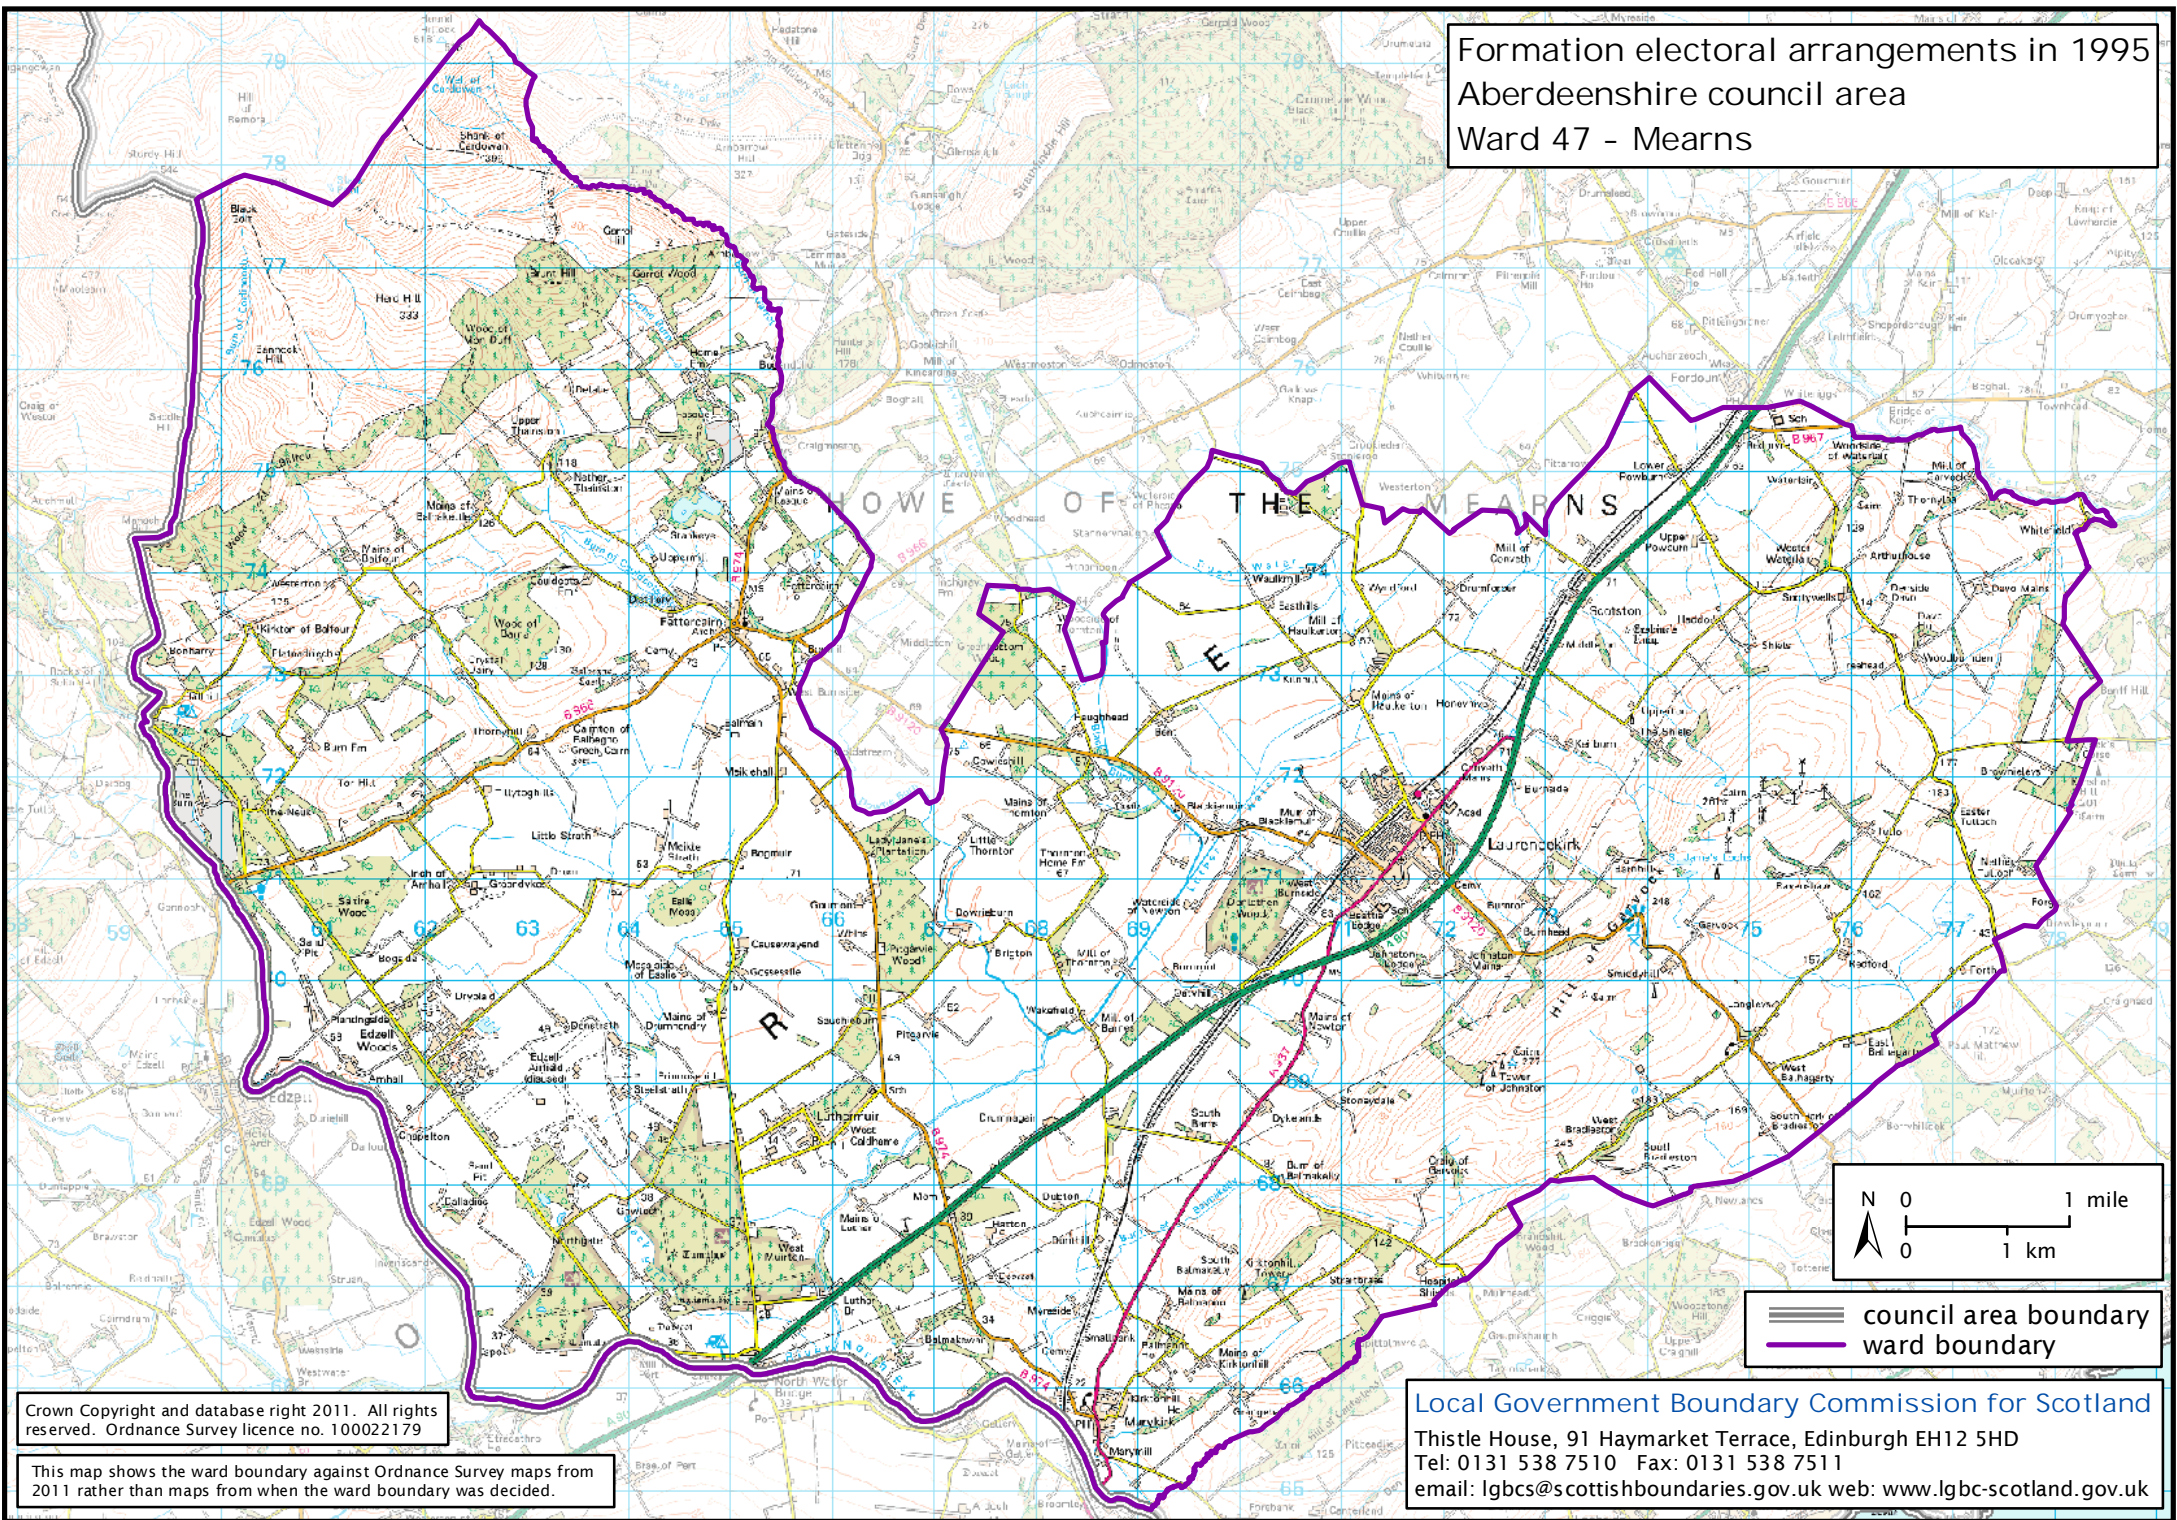

Formation electoral arrangements in 1995
Aberdeenshire council area
Ward 47 - Mearns

==== council area boundary
—— ward boundary

Crown Copyright and database right 2011. All rights reserved. Ordnance Survey licence no. 10002179

This map shows the ward boundary against Ordnance Survey maps from 2011 rather than maps from when the ward boundary was decided.

Local Government Boundary Commission for Scotland
Thistle House, 91 Haymarket Terrace, Edinburgh EH12 5HD
Tel: 0131 538 7510 Fax: 0131 538 7511
email: lgbc@scottishboundaries.gov.uk web: www.lgbc-scotland.gov.uk