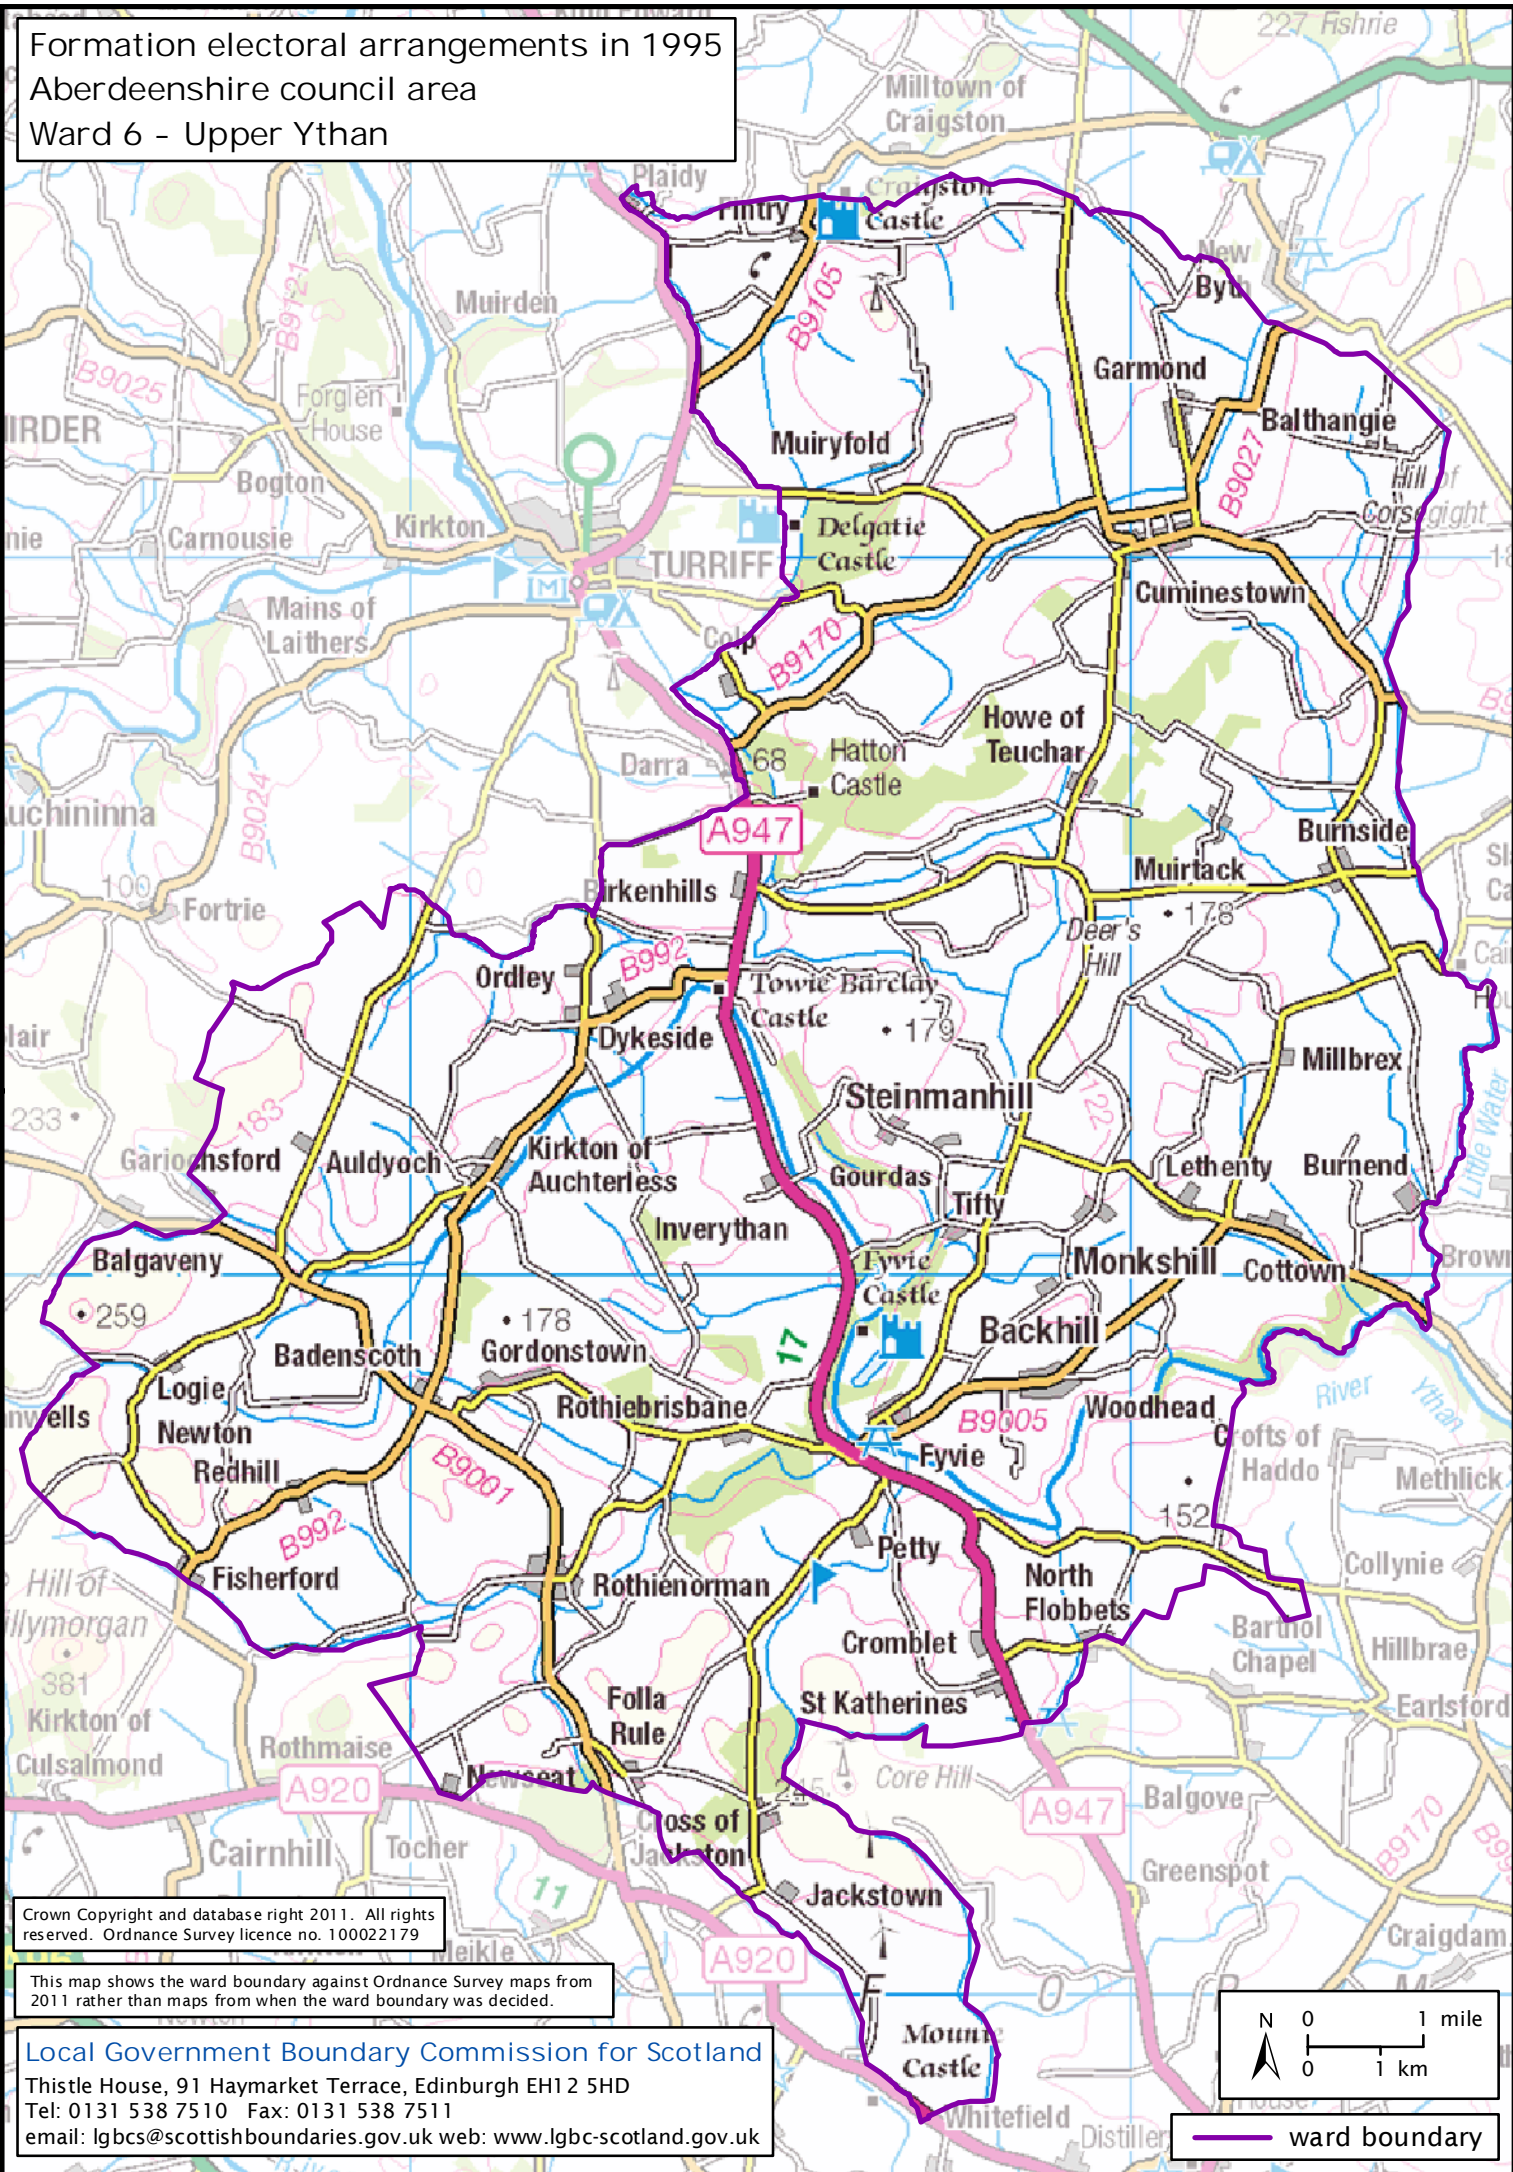

Formation electoral arrangements in 1995  
 Aberdeenshire council area  
 Ward 6 - Upper Ythan

Crown Copyright and database right 2011. All rights reserved. Ordnance Survey licence no. 100022179

This map shows the ward boundary against Ordnance Survey maps from 2011 rather than maps from when the ward boundary was decided.

— ward boundary