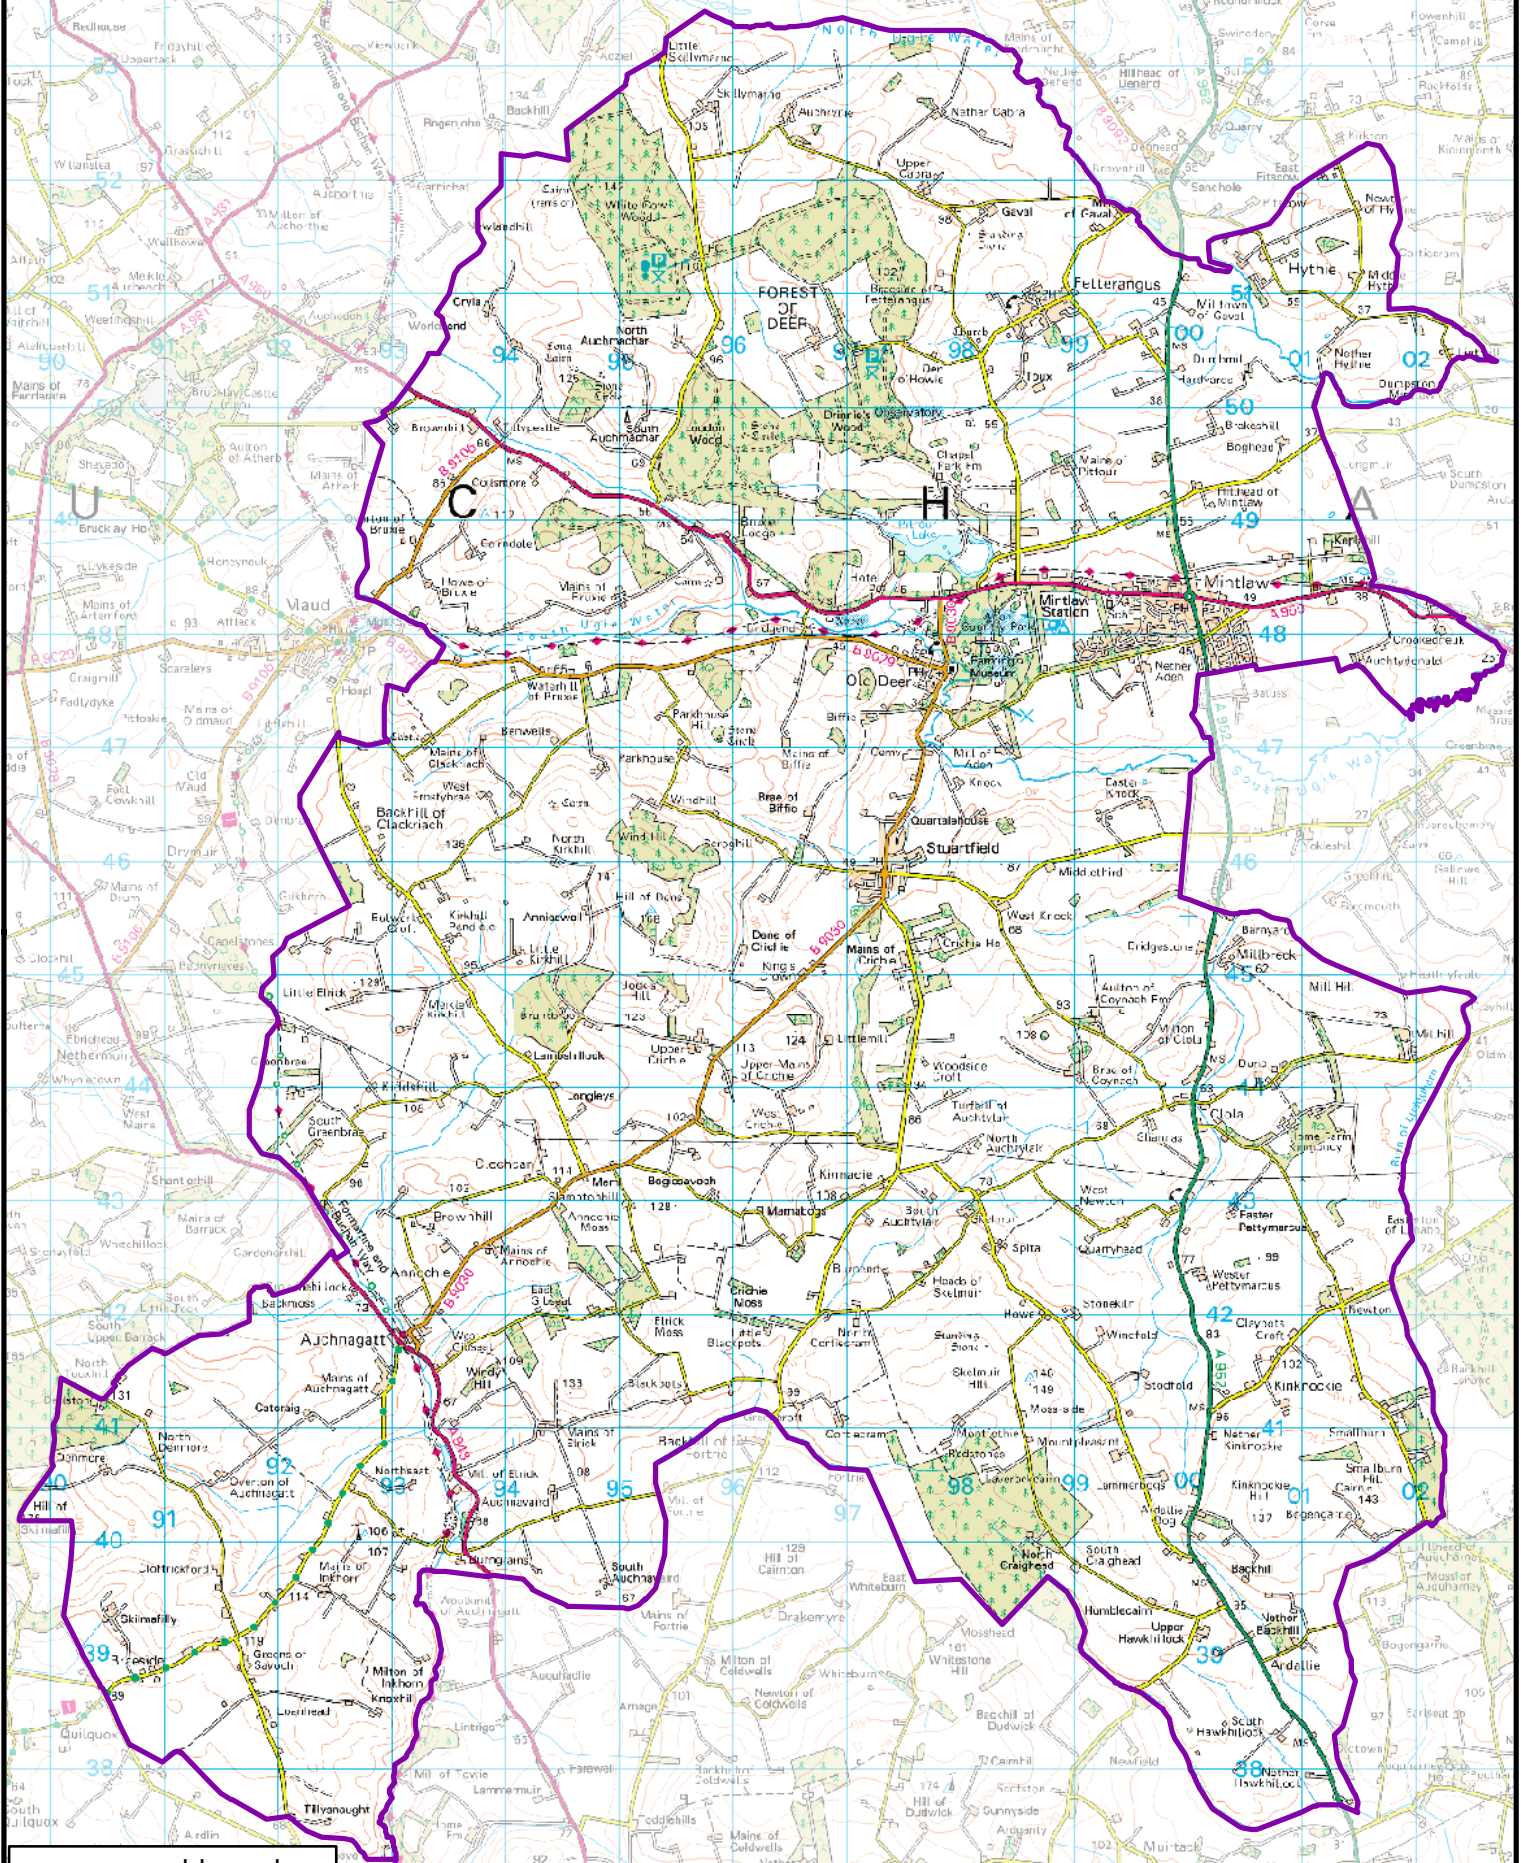

Formation electoral arrangements in 1995  
Aberdeenshire council area  
Ward 8 - Deer

This map shows the ward boundary against Ordnance Survey maps from 2011 rather than maps from when the ward boundary was made.

Crown Copyright and database right 2011. All rights reserved. Ordnance Survey licence no. 100022179

ward boundary

Local Government Boundary Commission for Scotland

Thistle House, 91 Haymarket Terrace, Edinburgh EH1 2 5HD