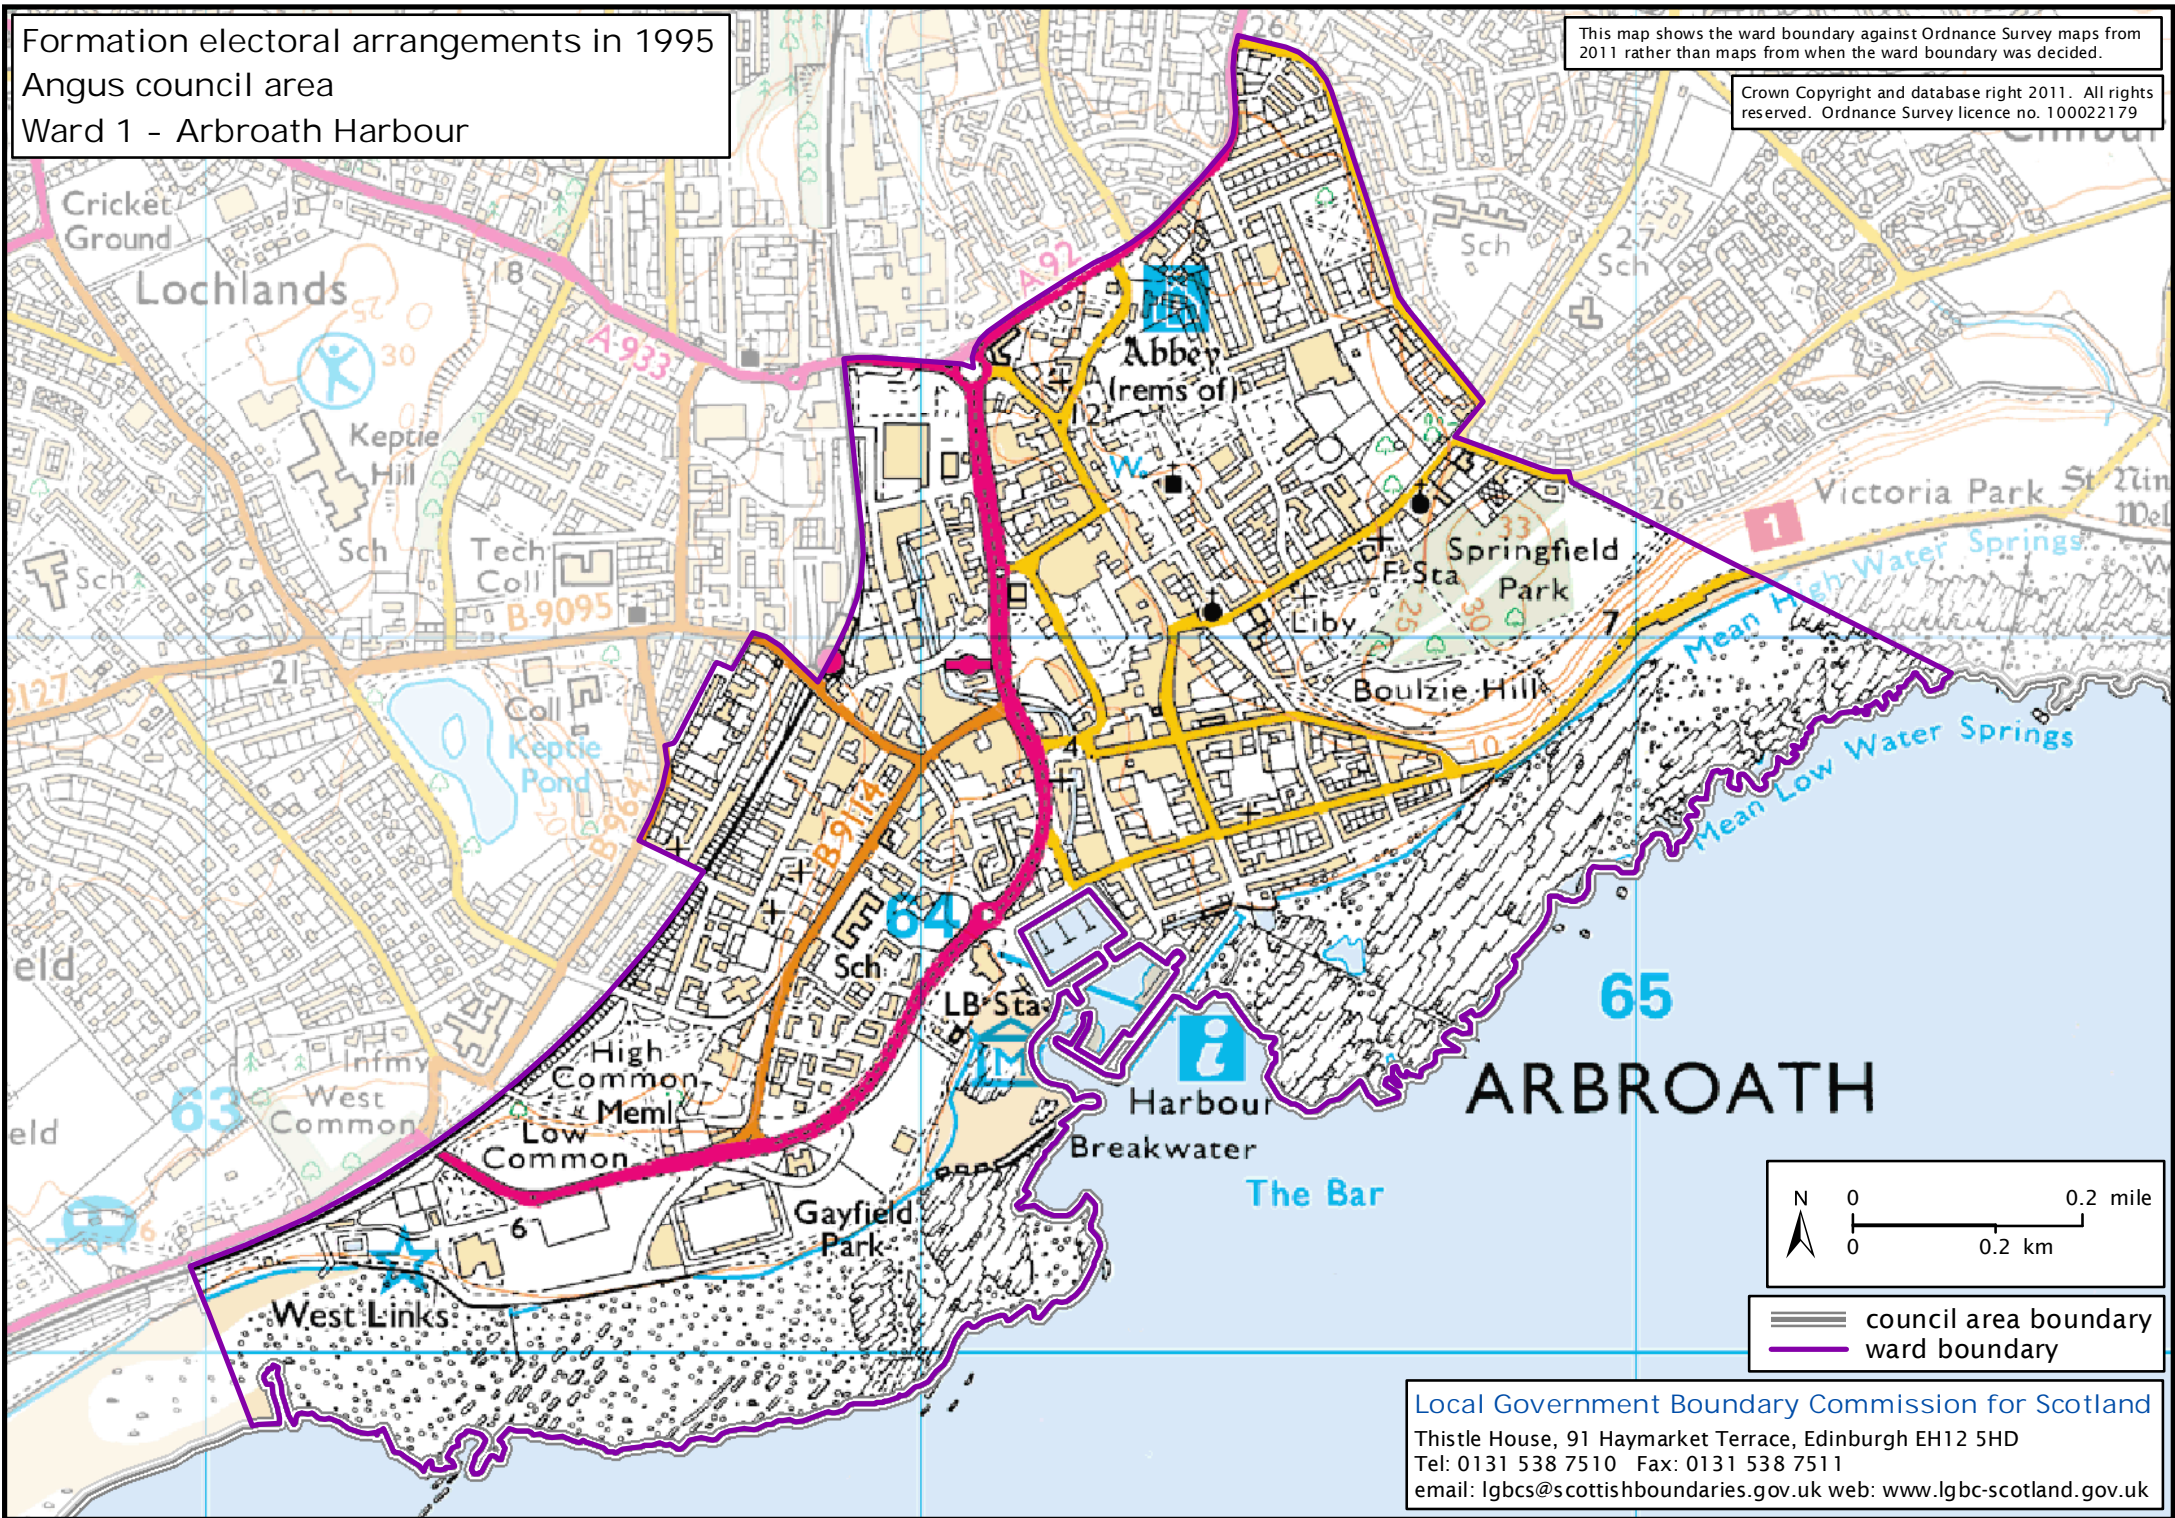

Formation electoral arrangements in 1995
Angus council area
Ward 1 - Arbroath Harbour

This map shows the ward boundary against Ordnance Survey maps from 2011 rather than maps from when the ward boundary was decided.

Crown Copyright and database right 2011. All rights reserved. Ordnance Survey licence no. 100022179

Local Government Boundary Commission for Scotland
Thistle House, 91 Haymarket Terrace, Edinburgh EH12 5HD
Tel: 0131 538 7510 Fax: 0131 538 7511
email: lgbcscottishboundaries.gov.uk web: www.lgbc-scotland.gov.uk