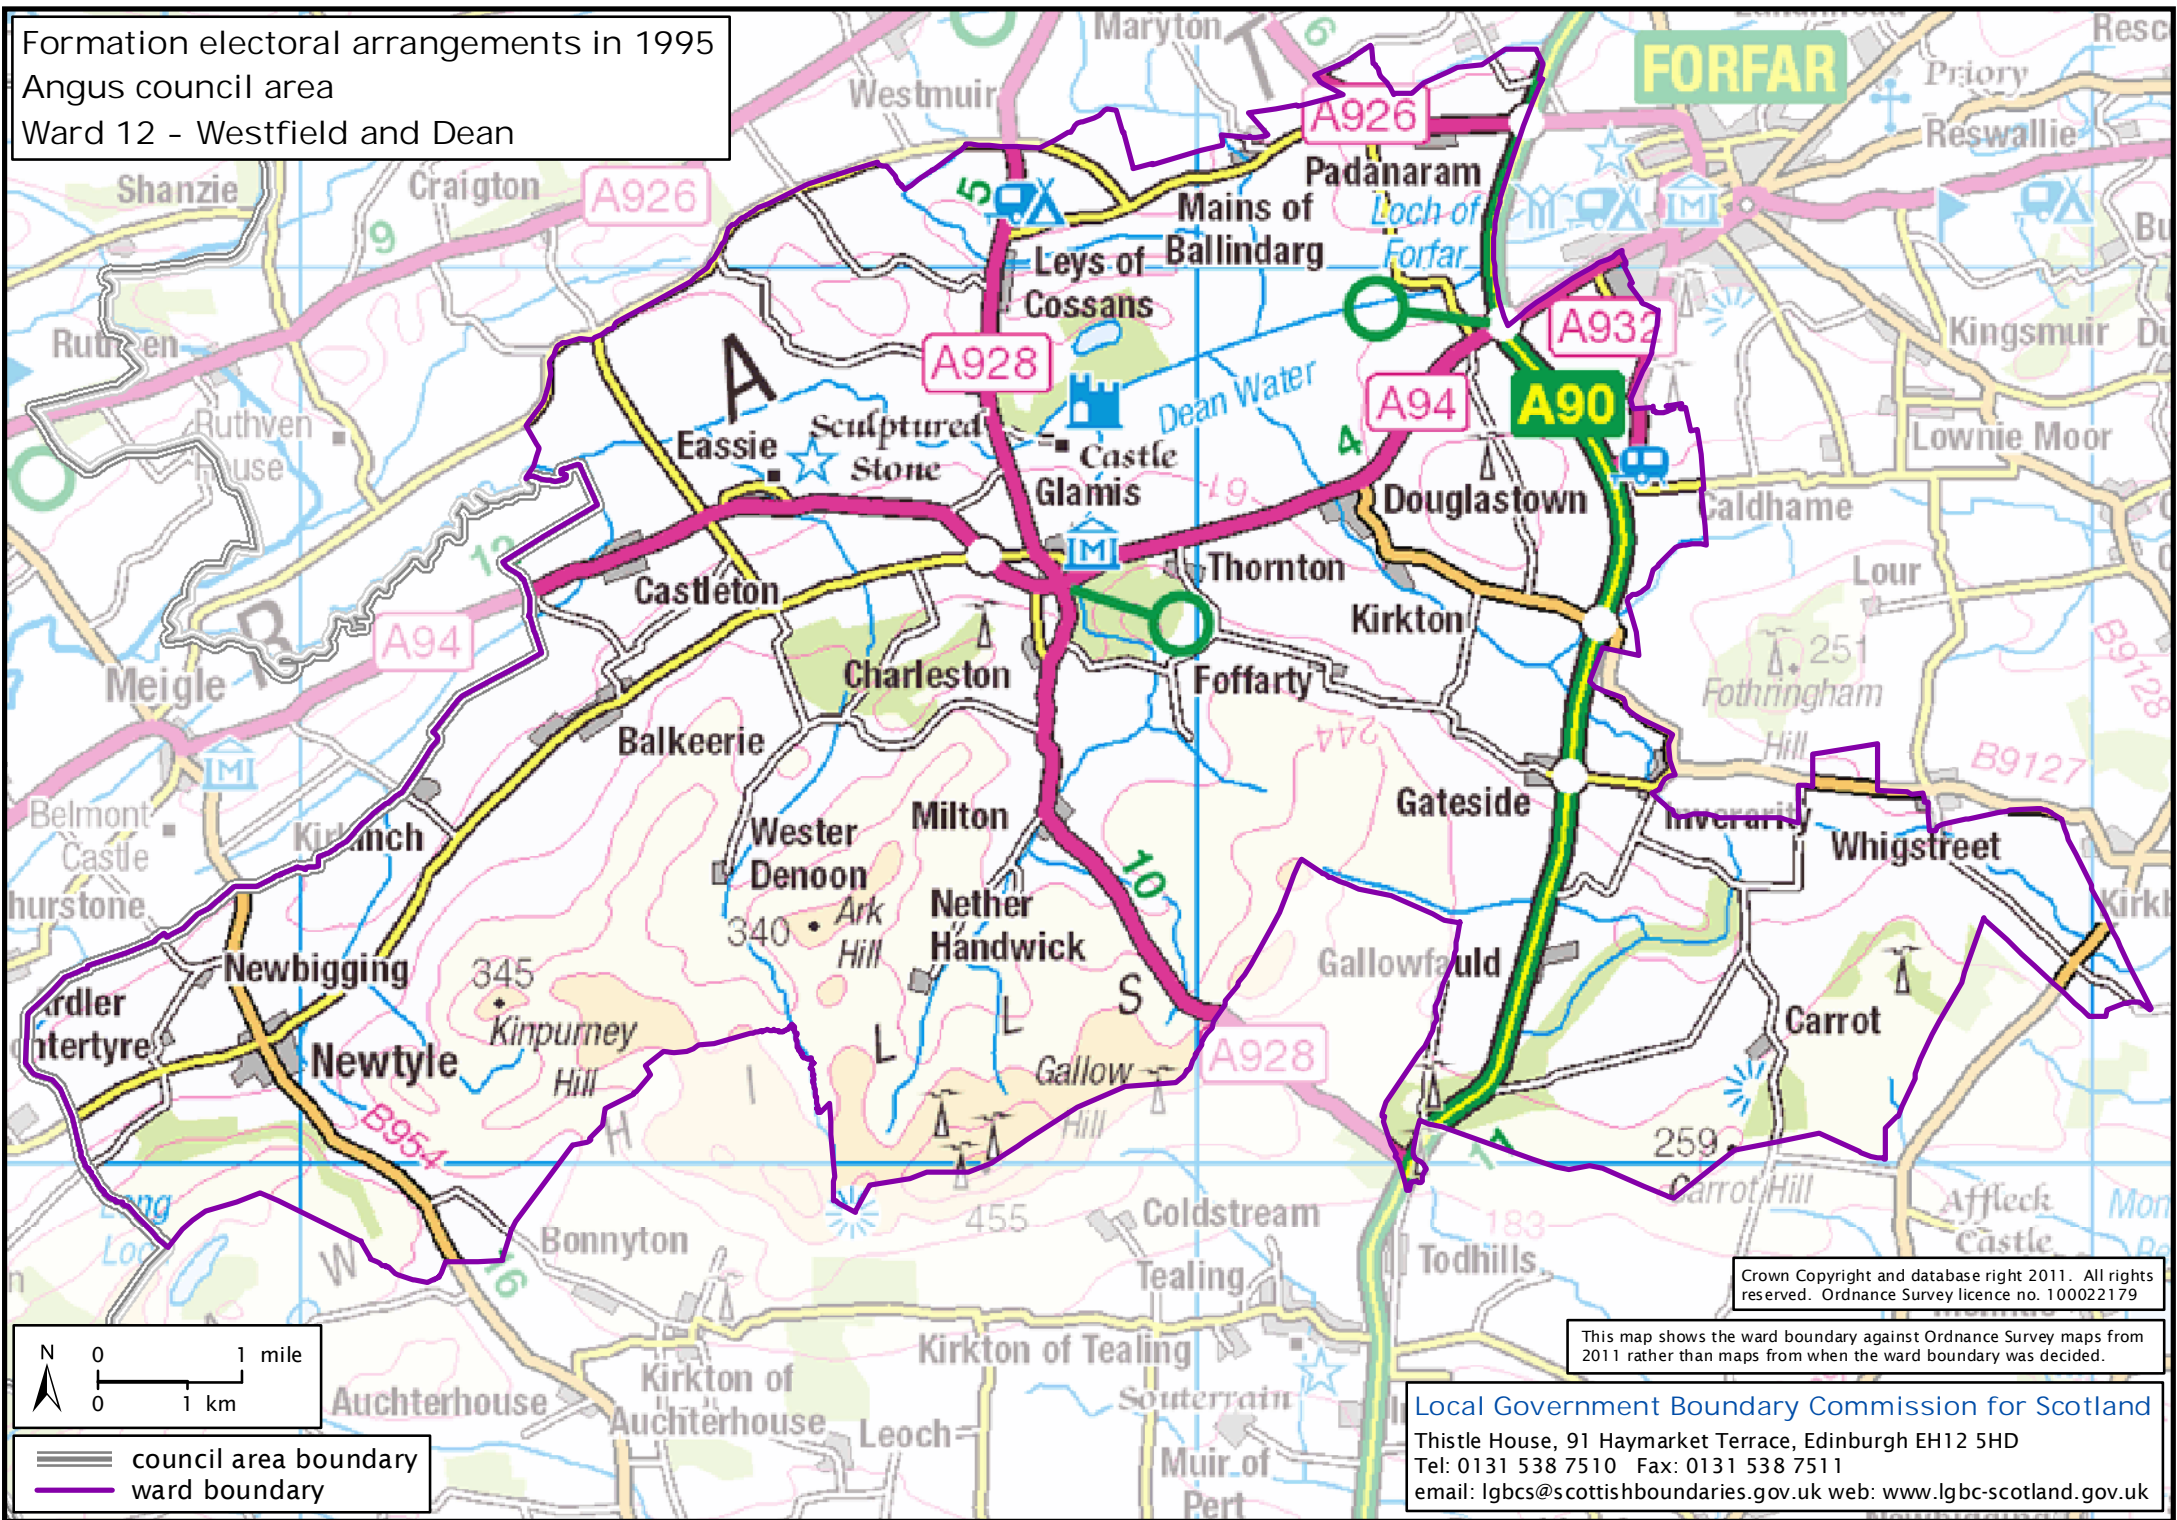

Formation electoral arrangements in 1995
 Angus council area
 Ward 12 - Westfield and Dean

Crown Copyright and database right 2011. All rights reserved. Ordnance Survey licence no. 100022179

This map shows the ward boundary against Ordnance Survey maps from 2011 rather than maps from when the ward boundary was decided.

 council area boundary
 ward boundary

Local Government Boundary Commission for Scotland
 Thistle House, 91 Haymarket Terrace, Edinburgh EH12 5HD
 Tel: 0131 538 7510 Fax: 0131 538 7511
 email: lgbcscottishboundaries.gov.uk web: www.lgbc-scotland.gov.uk