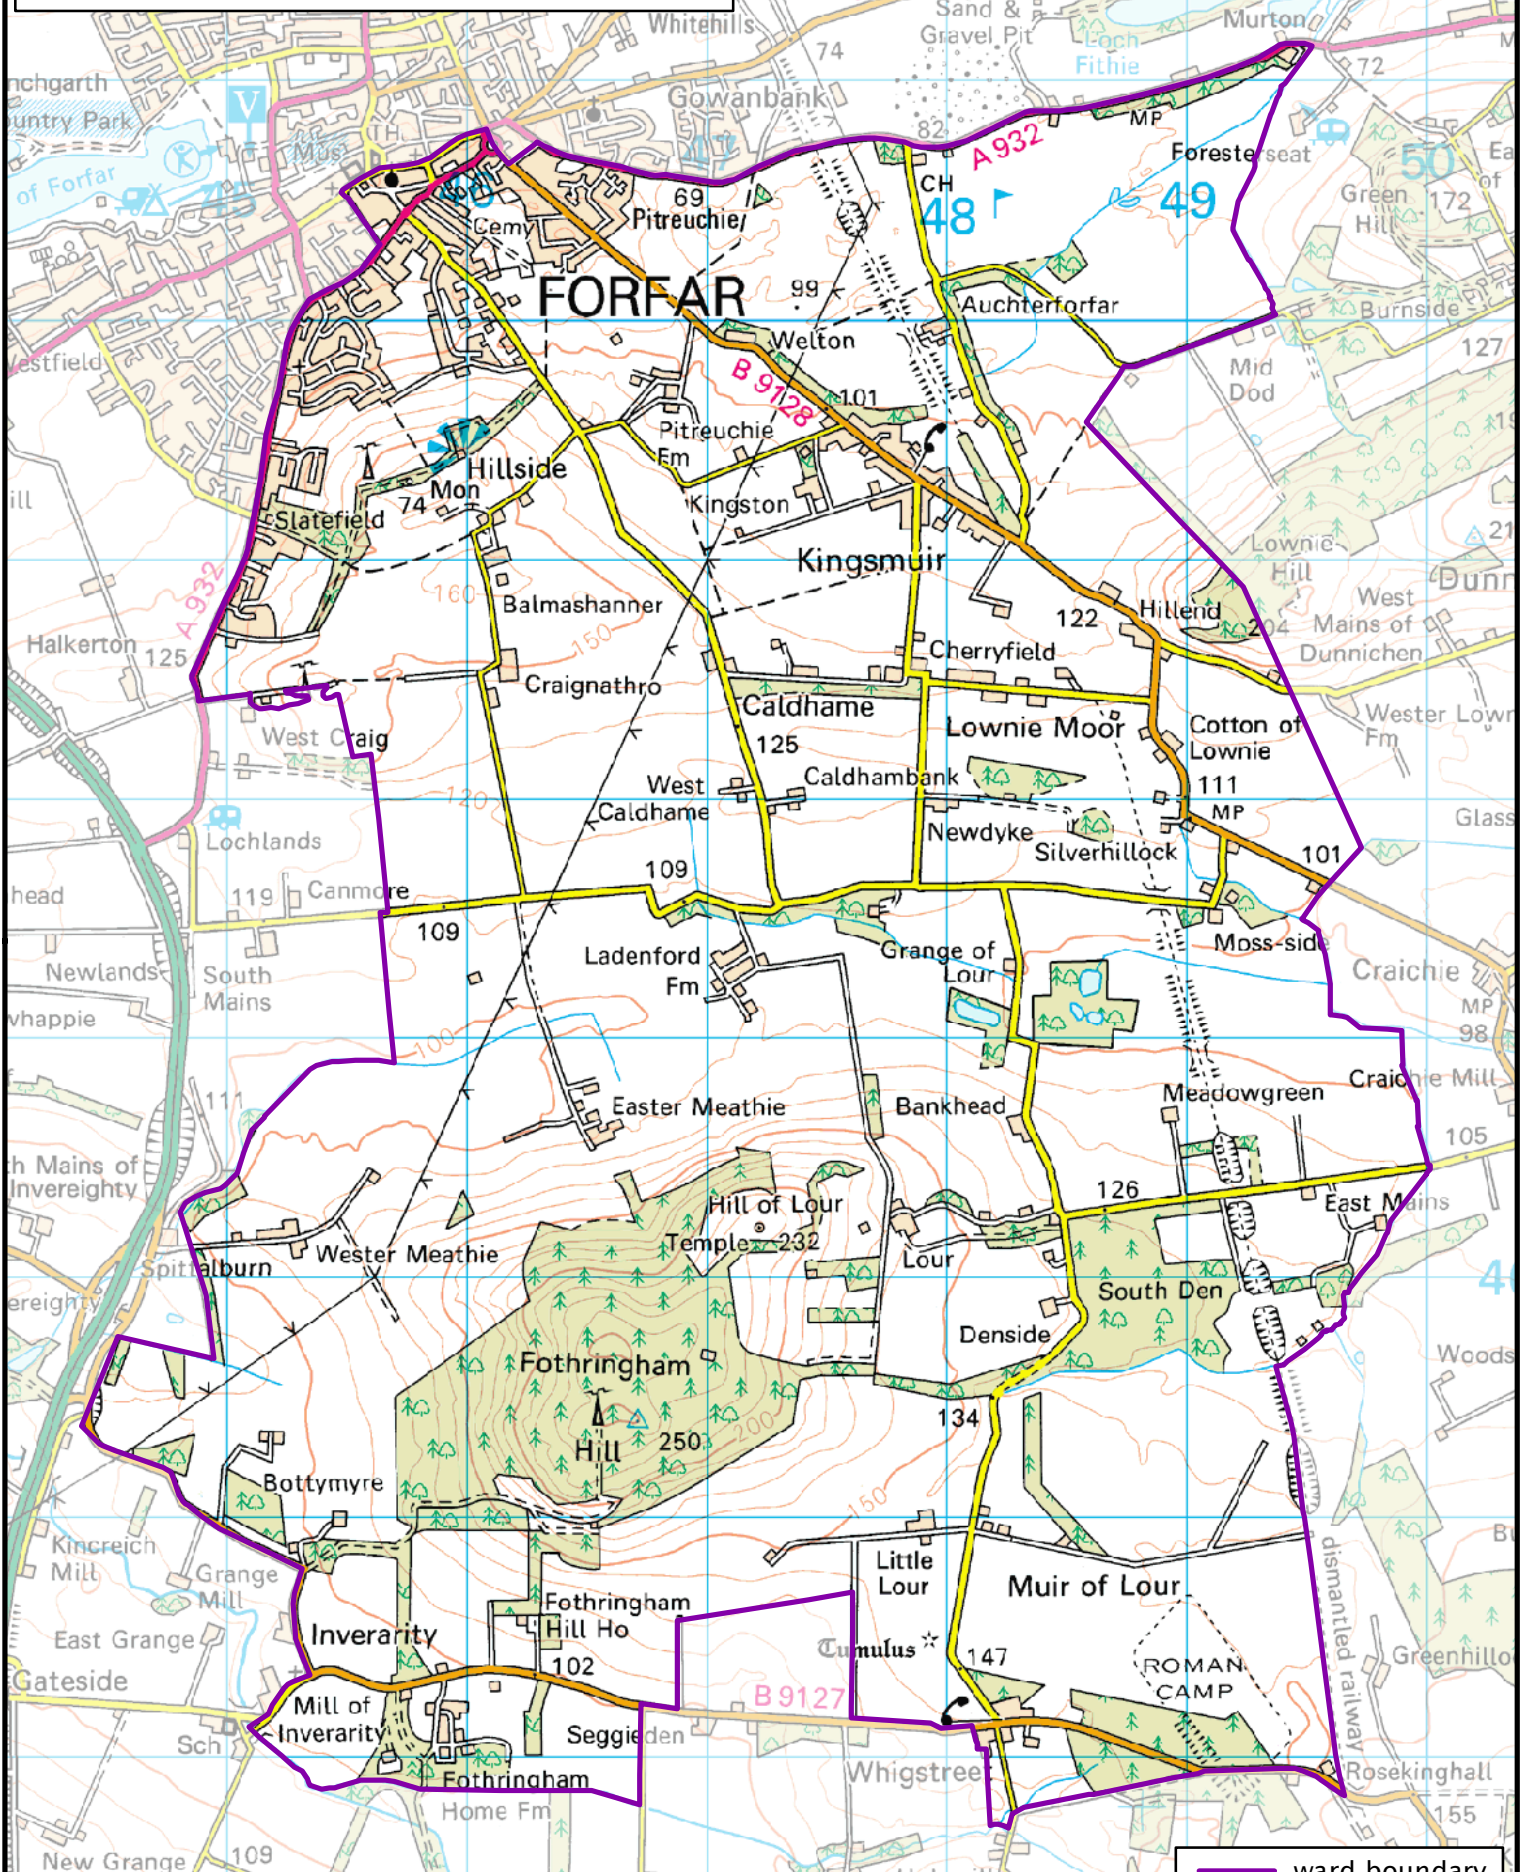

# Formation electoral arrangements in 1995

Angus council area

Ward 14 - Forfar South East

This map shows the ward boundary against Ordnance Survey maps from 2011 rather than maps from when the ward boundary was decided.

Crown Copyright and database right 2011. All rights reserved. Ordnance Survey licence no. 100022179

Local Government Boundary Commission for Scotland

Thistle House, 91 Haymarket Terrace, Edinburgh EH12 5HD