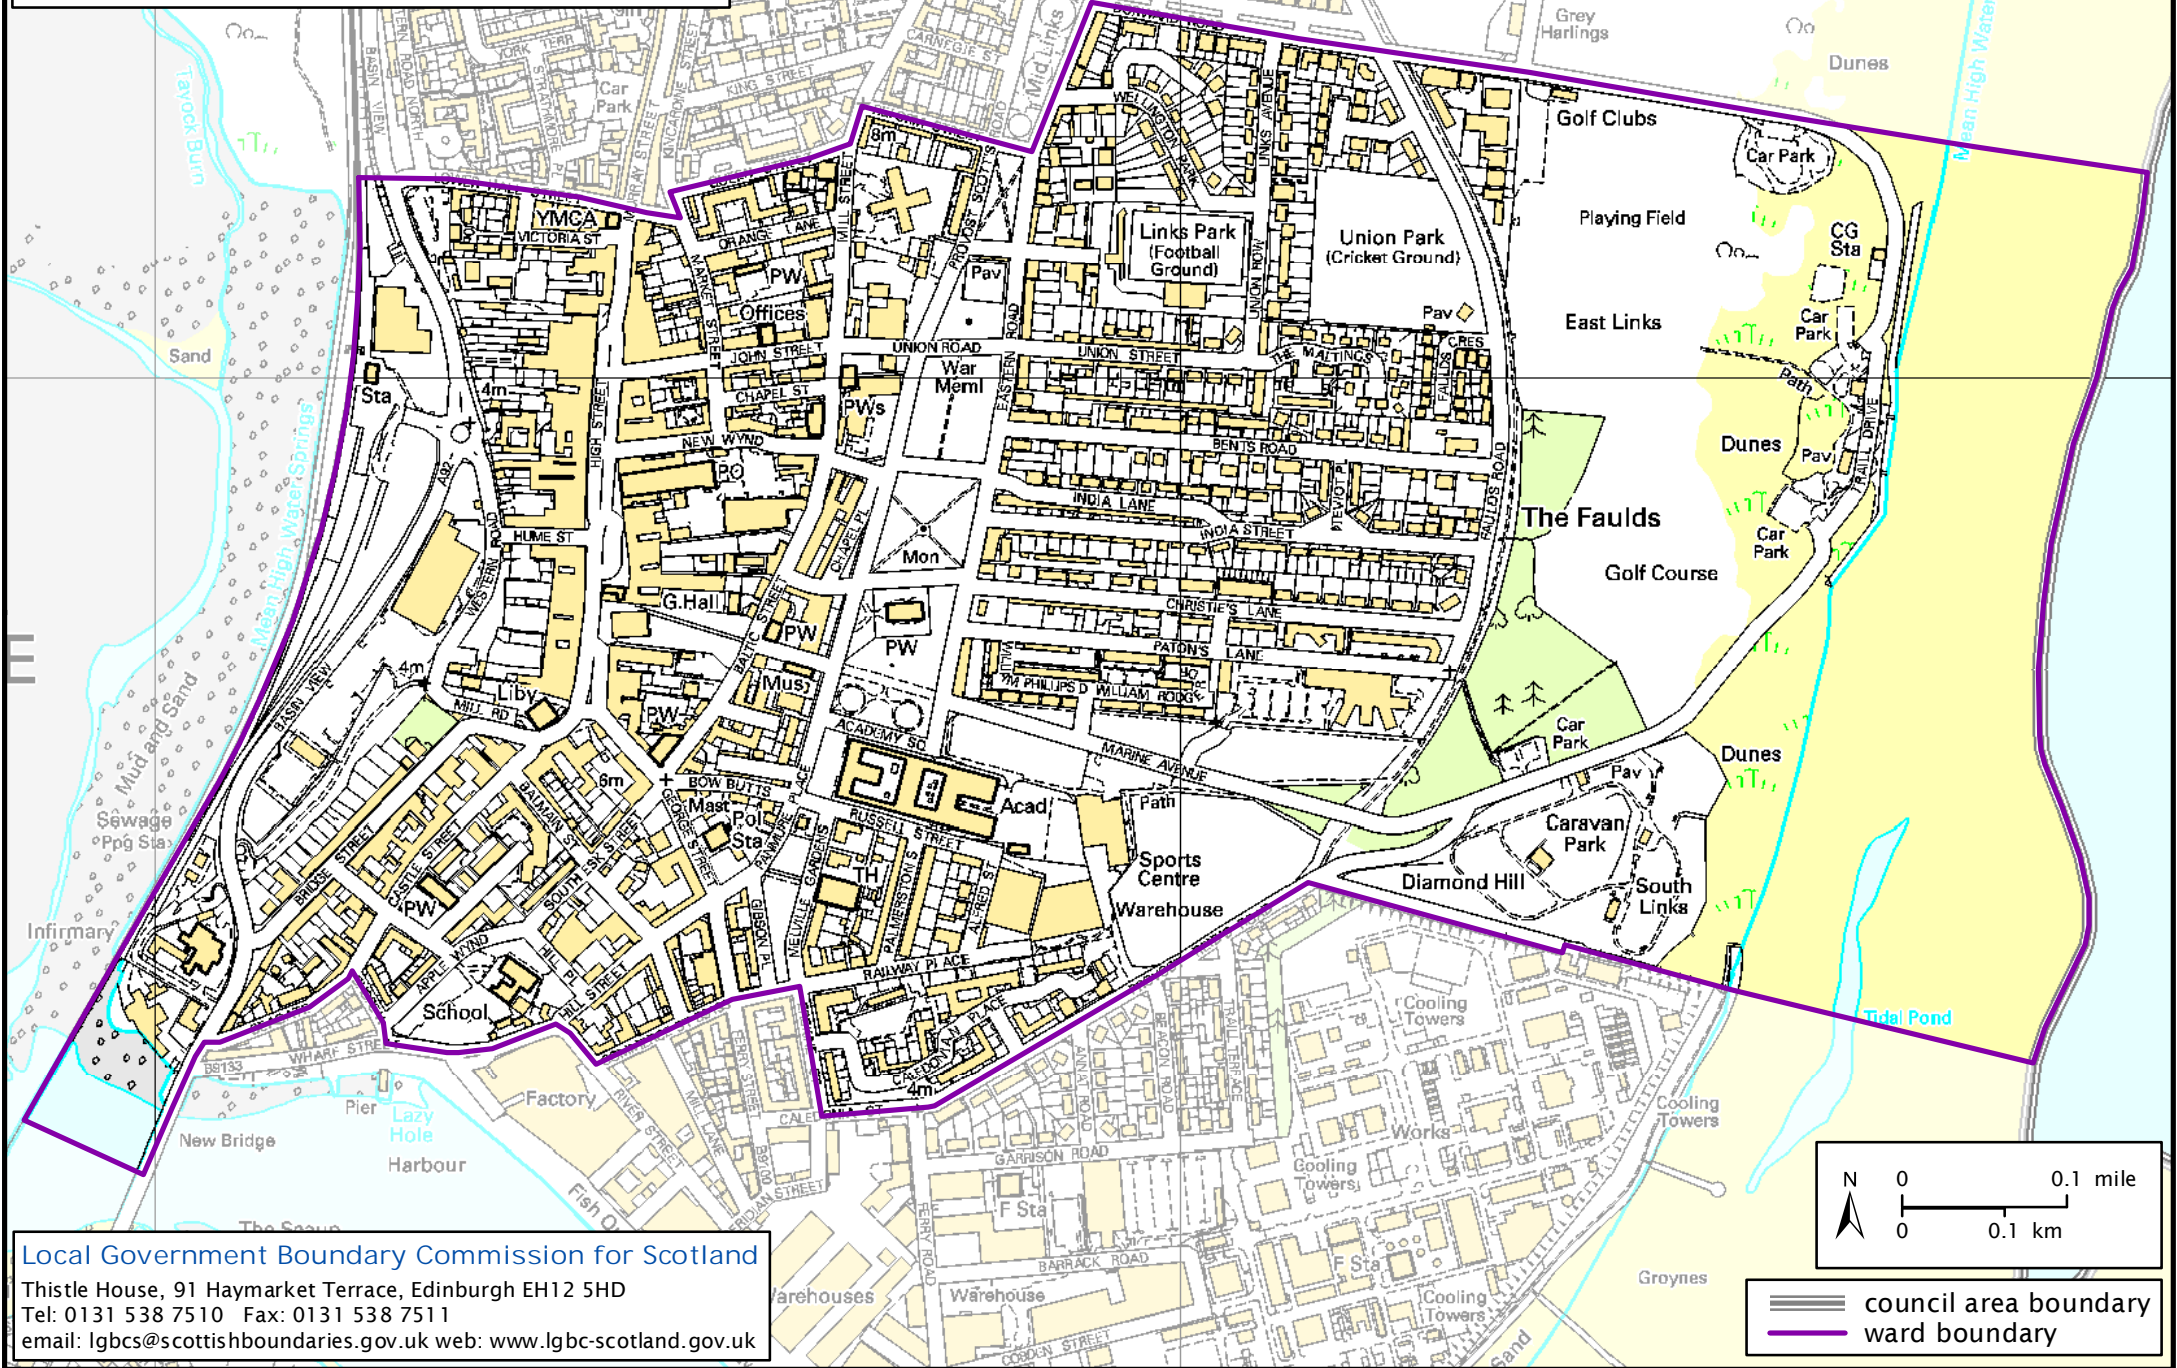

Formation electoral arrangements in 1995  
 Angus council area  
 Ward 15 - Montrose Central

This map shows the ward boundary against Ordnance Survey maps from 2011 rather than maps from when the ward boundary was decided.

Crown Copyright and database right 2011. All rights reserved. Ordnance Survey licence no. 100022179

Local Government Boundary Commission for Scotland  
 Thistle House, 91 Haymarket Terrace, Edinburgh EH12 5HD  
 Tel: 0131 538 7510 Fax: 0131 538 7511  
 email: lgbcscottishboundaries.gov.uk web: www.lgbc-scotland.gov.uk

 council area boundary  
 ward boundary