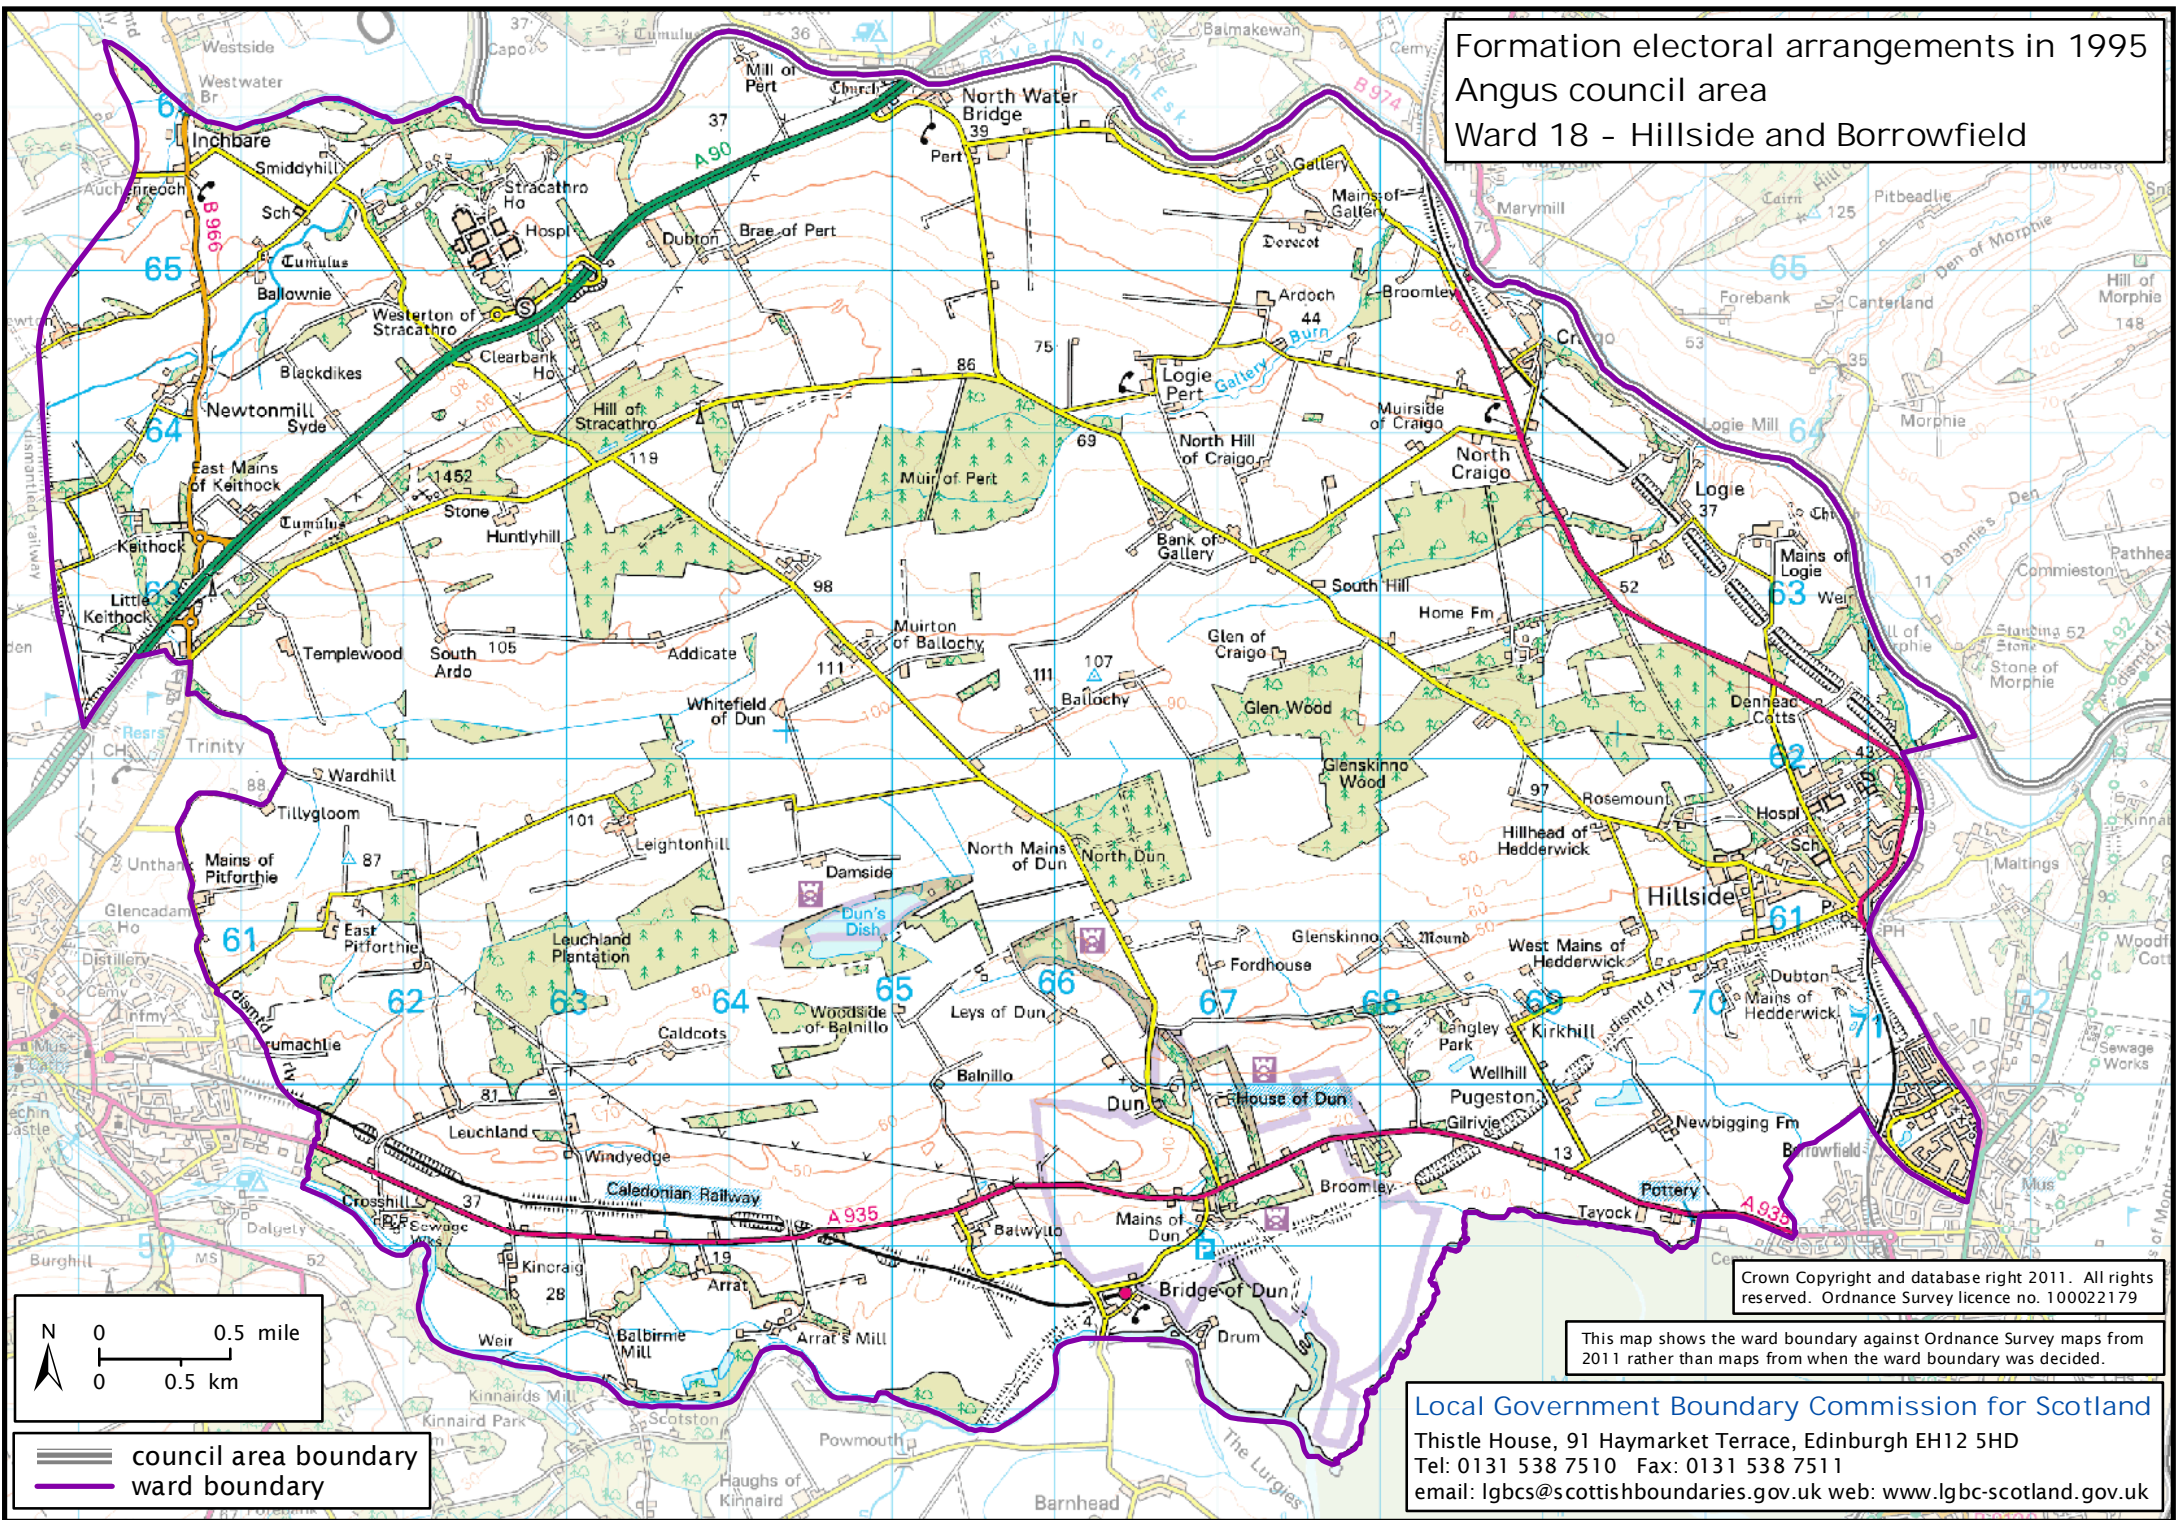

Formation electoral arrangements in 1995  
 Angus council area  
 Ward 18 - Hillside and Borrowfield

council area boundary  
 ward boundary

Crown Copyright and database right 2011. All rights reserved. Ordnance Survey licence no. 10002179

This map shows the ward boundary against Ordnance Survey maps from 2011 rather than maps from when the ward boundary was decided.

Local Government Boundary Commission for Scotland

Thistle House, 91 Haymarket Terrace, Edinburgh EH12 5HD  
 Tel: 0131 538 7510 Fax: 0131 538 7511  
 email: lgbcscottishboundaries.gov.uk web: www.lgbc-scotland.gov.uk