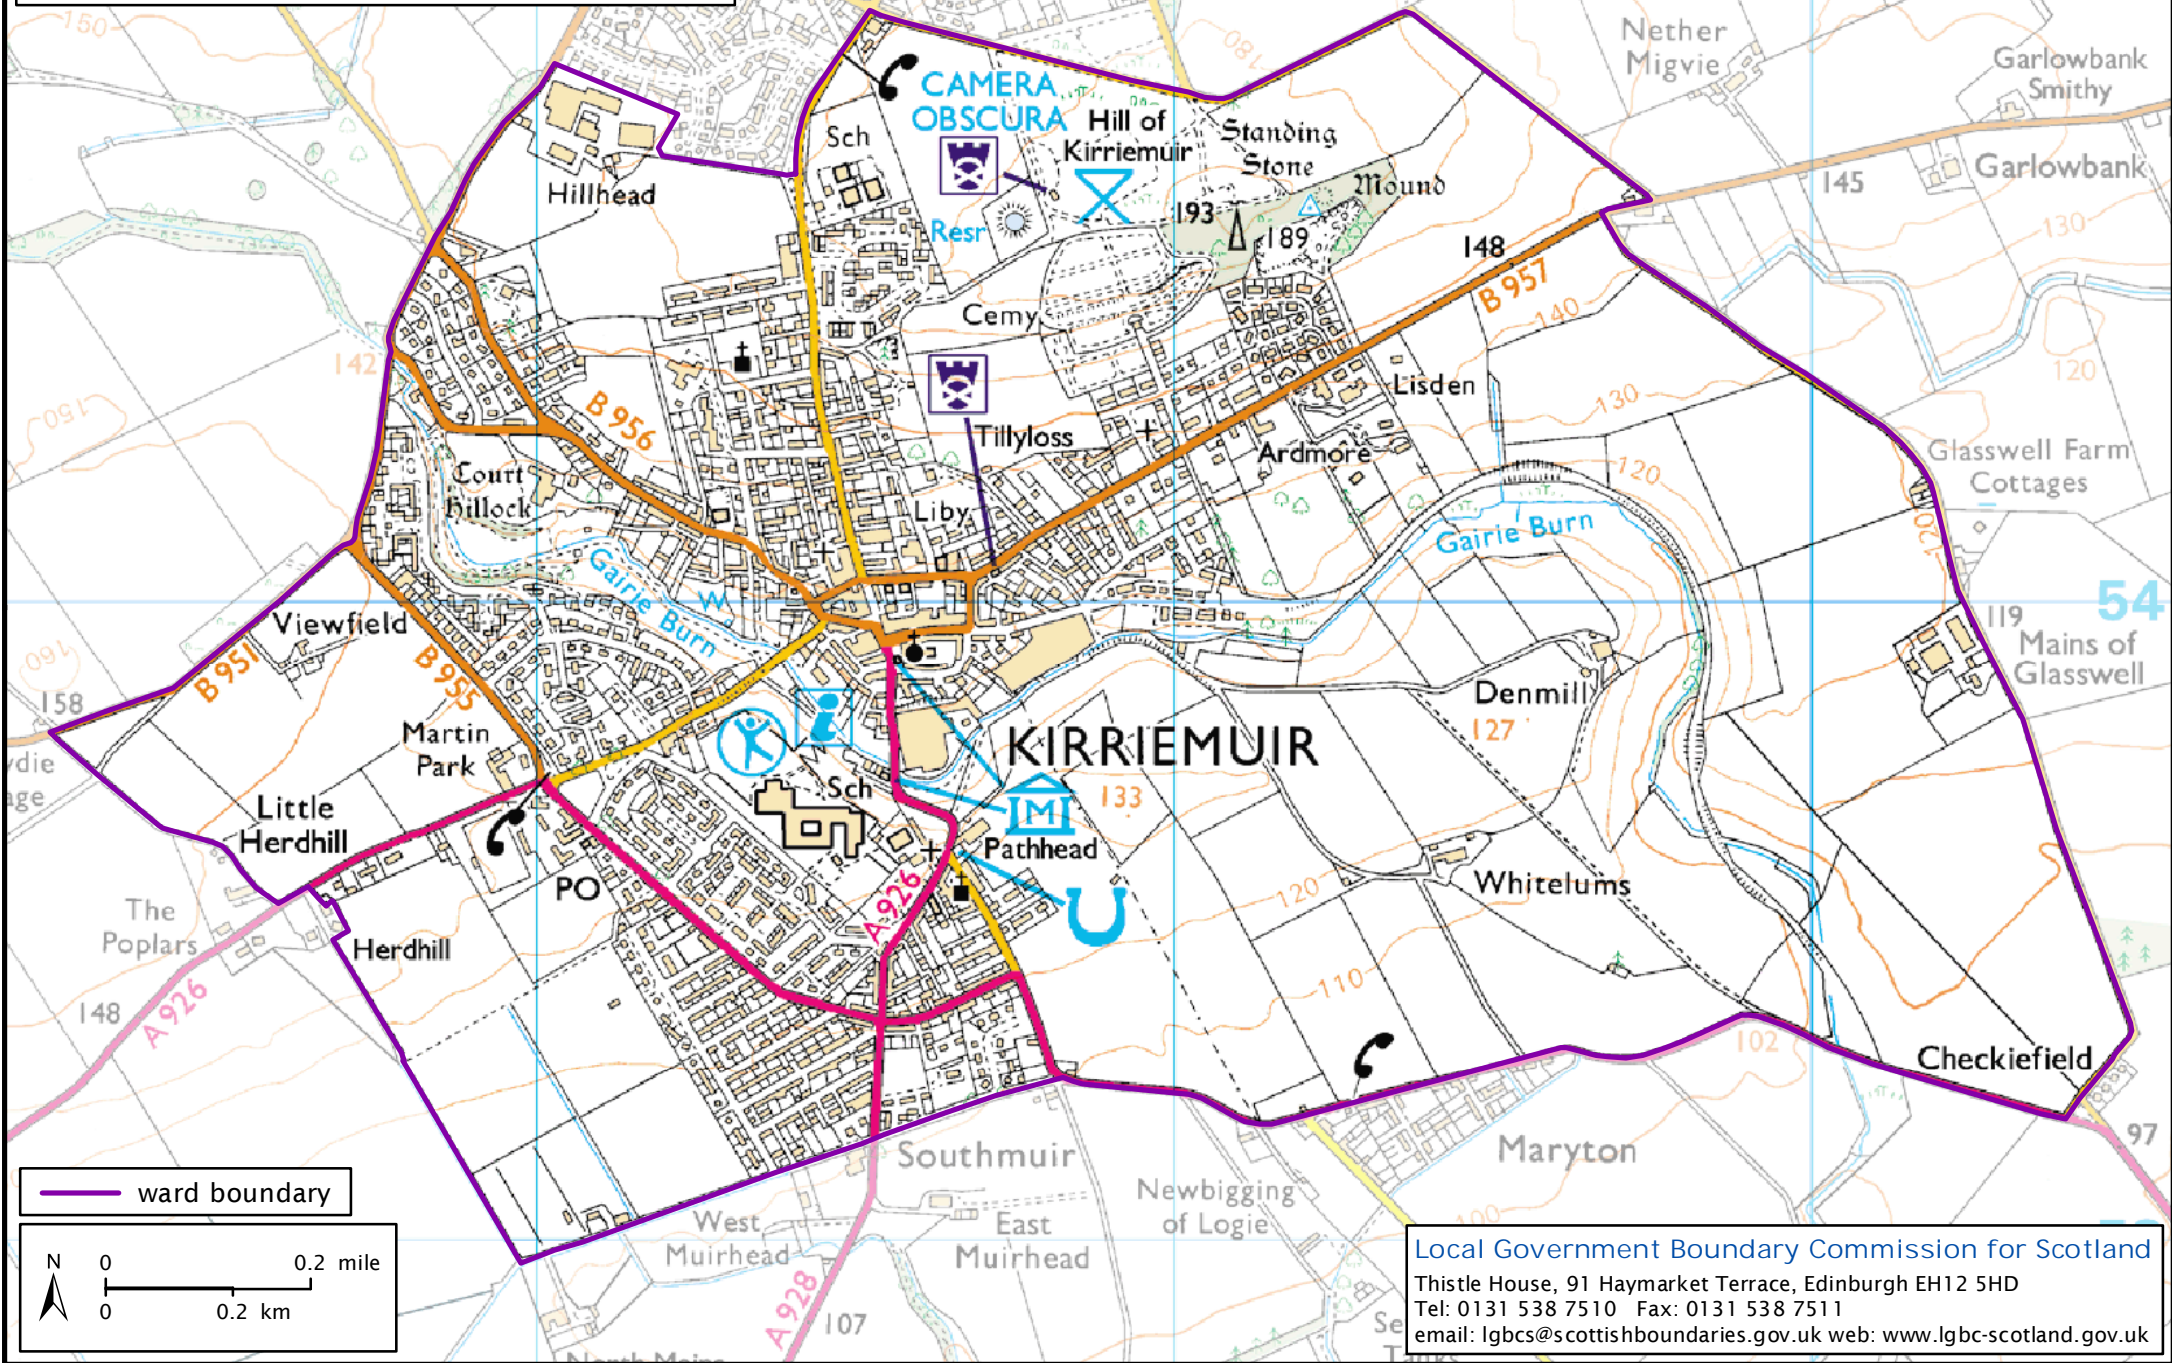

Formation electoral arrangements in 1995
Angus council area
Ward 19 - Kirriemuir Town

This map shows the ward boundary against Ordnance Survey maps from 2011 rather than maps from when the ward boundary was decided.

Crown Copyright and database right 2011. All rights reserved. Ordnance Survey licence no. 10002179

Local Government Boundary Commission for Scotland
Thistle House, 91 Haymarket Terrace, Edinburgh EH12 5HD
Tel: 0131 538 7510 Fax: 0131 538 7511
email: lgbcscottishboundaries.gov.uk web: www.lgbc-scotland.gov.uk