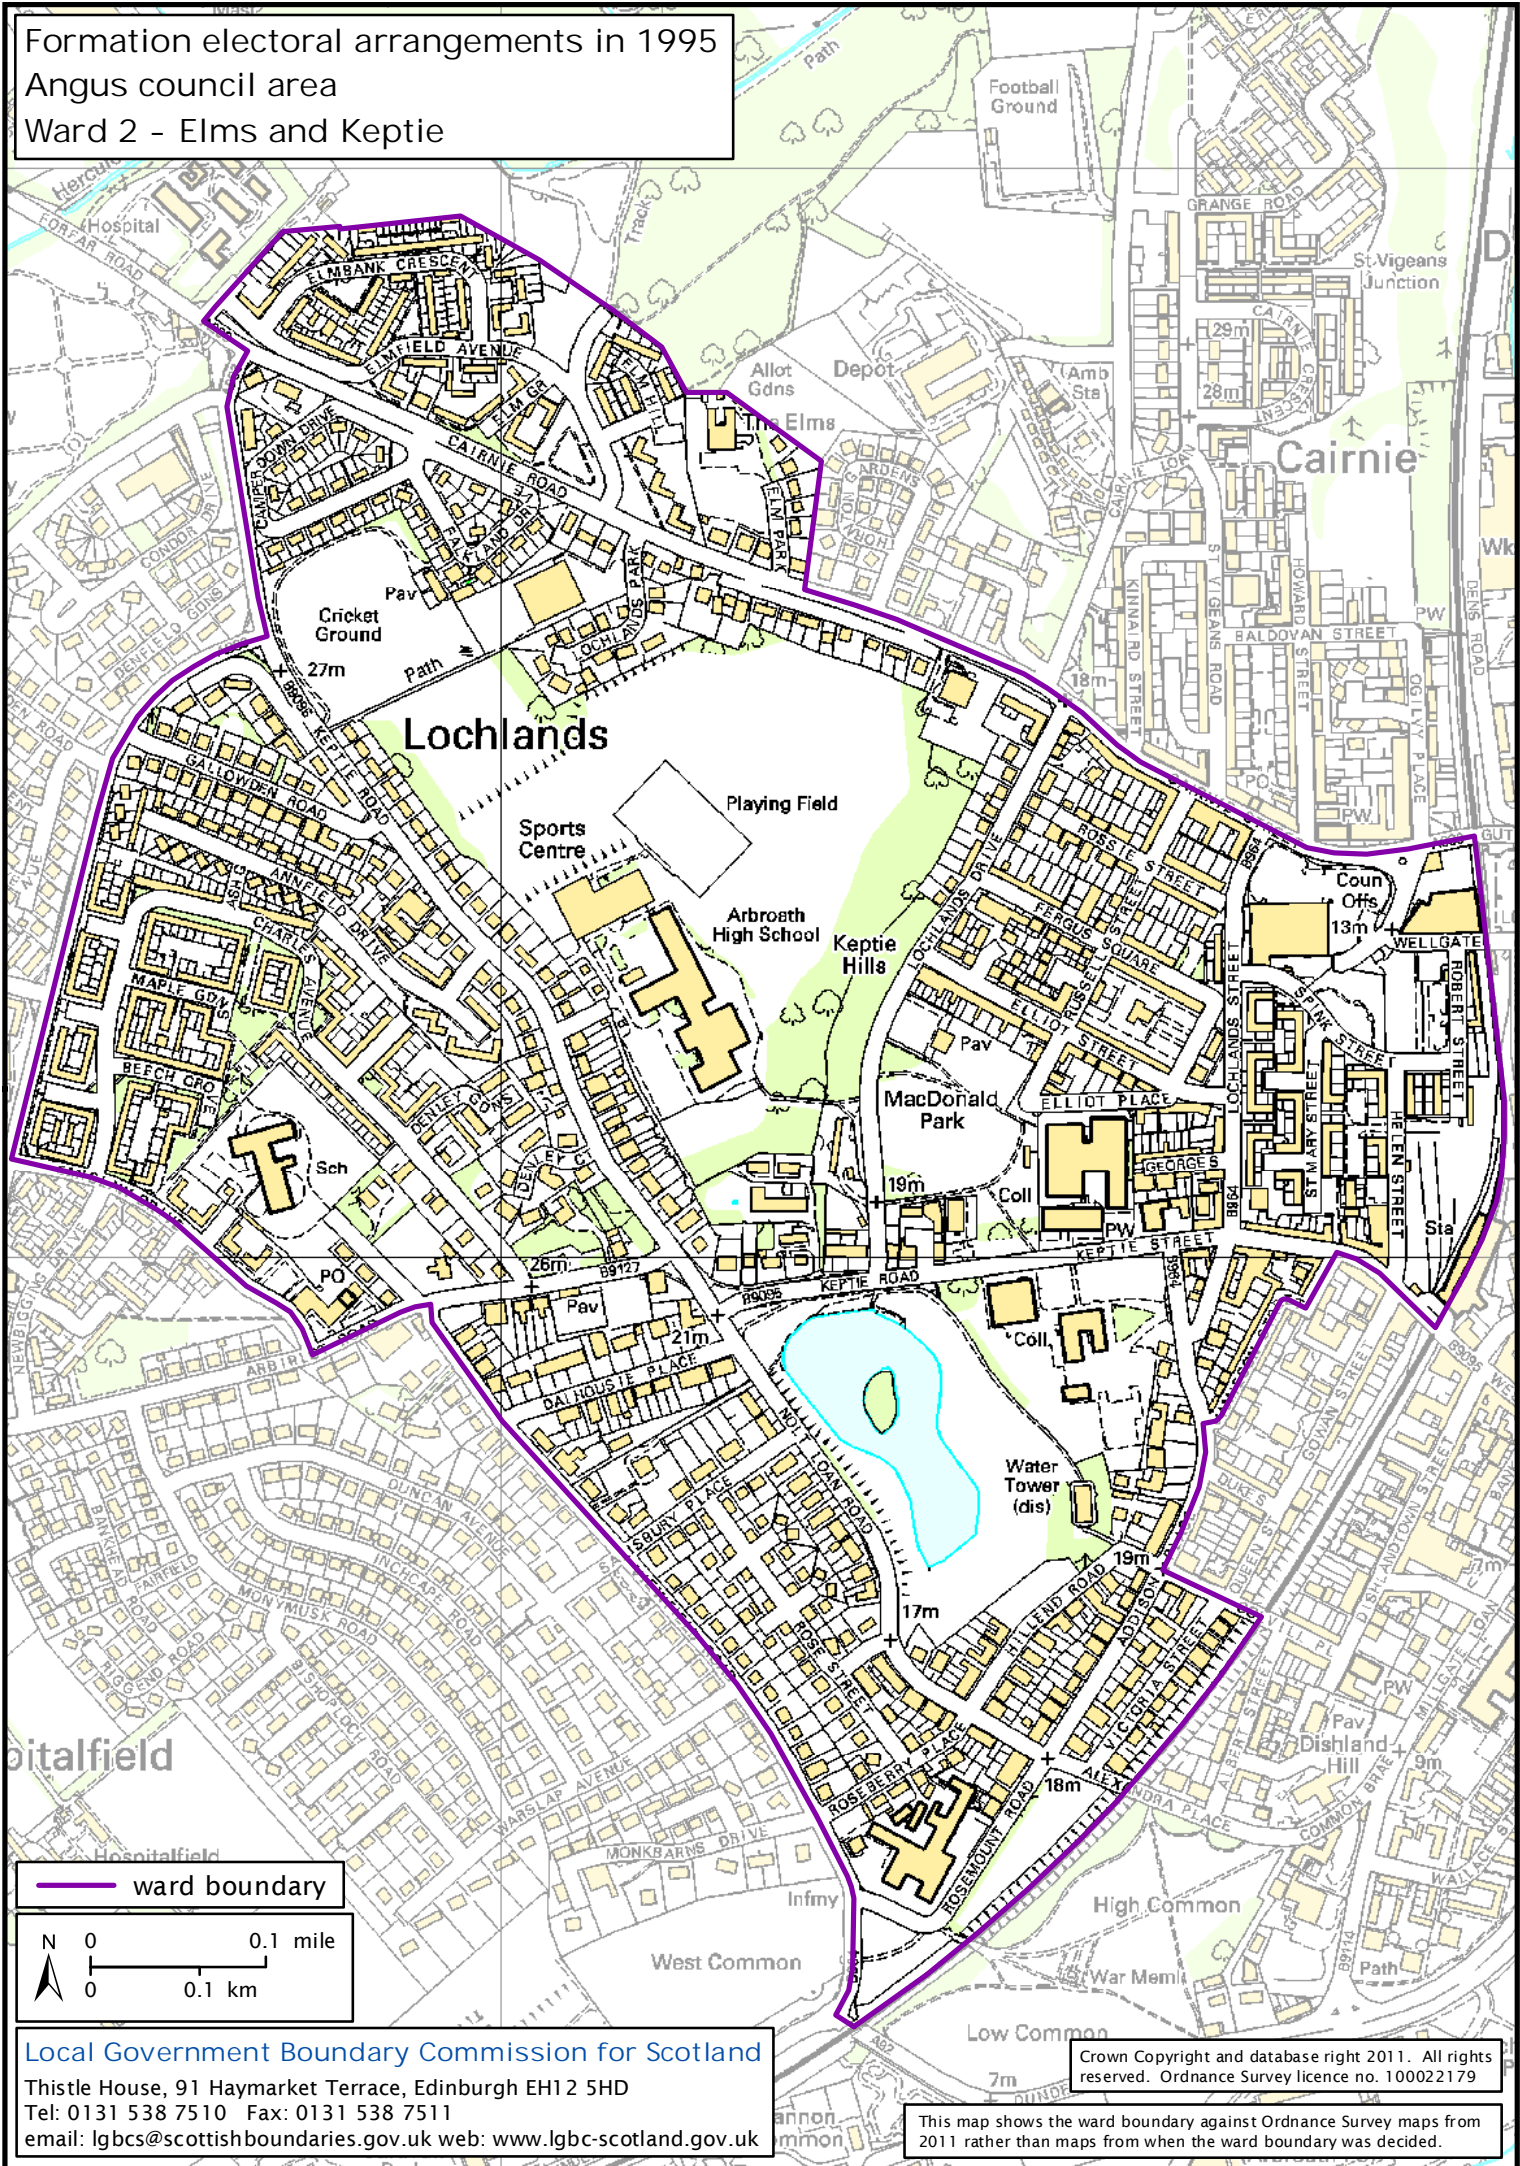

Formation electoral arrangements in 1995
 Angus council area
 Ward 2 - Elms and Keptie

Local Government Boundary Commission for Scotland
 Thistle House, 91 Haymarket Terrace, Edinburgh EH12 5HD
 Tel: 0131 538 7510 Fax: 0131 538 7511
 email: lgbc@scottishboundaries.gov.uk web: www.lgbc-scotland.gov.uk

Crown Copyright and database right 2011. All rights reserved. Ordnance Survey licence no. 100022179

This map shows the ward boundary against Ordnance Survey maps from 2011 rather than maps from when the ward boundary was decided.