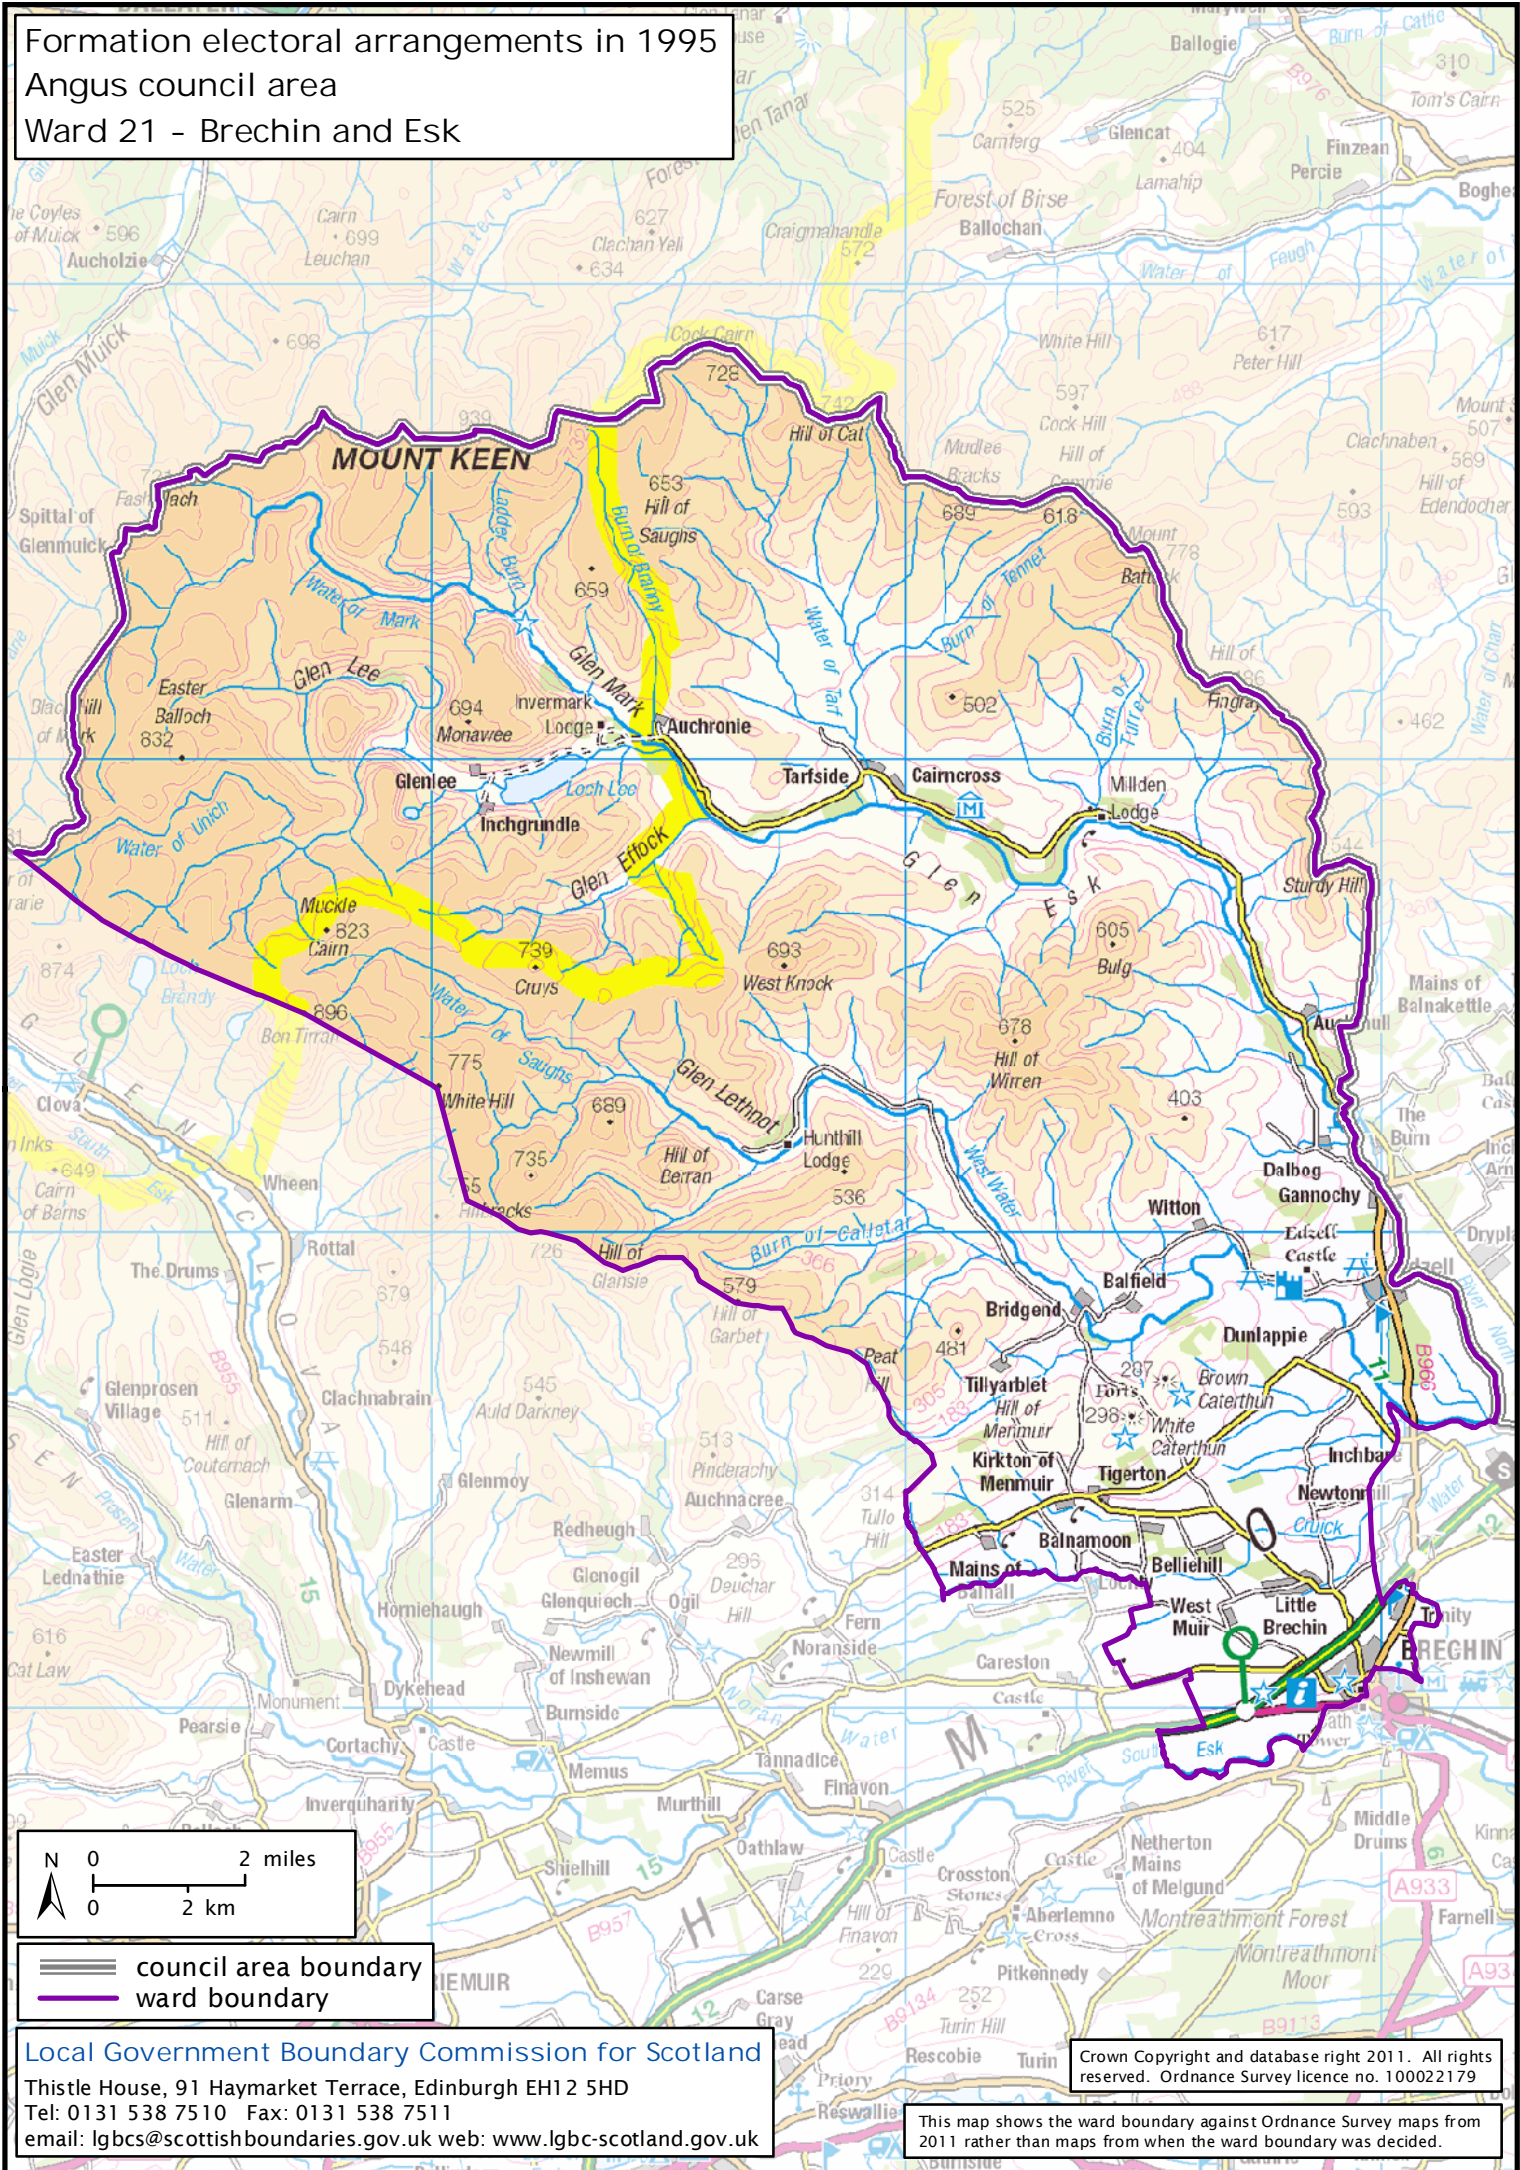

Formation electoral arrangements in 1995
 Angus council area
 Ward 21 - Brechin and Esk

council area boundary
 ward boundary

Local Government Boundary Commission for Scotland
 Thistle House, 91 Haymarket Terrace, Edinburgh EH12 5HD
 Tel: 0131 538 7510 Fax: 0131 538 7511
 email: lgbc@scottishboundaries.gov.uk web: www.lgbc-scotland.gov.uk

Crown Copyright and database right 2011. All rights reserved. Ordnance Survey licence no. 100022179

This map shows the ward boundary against Ordnance Survey maps from 2011 rather than maps from when the ward boundary was decided.