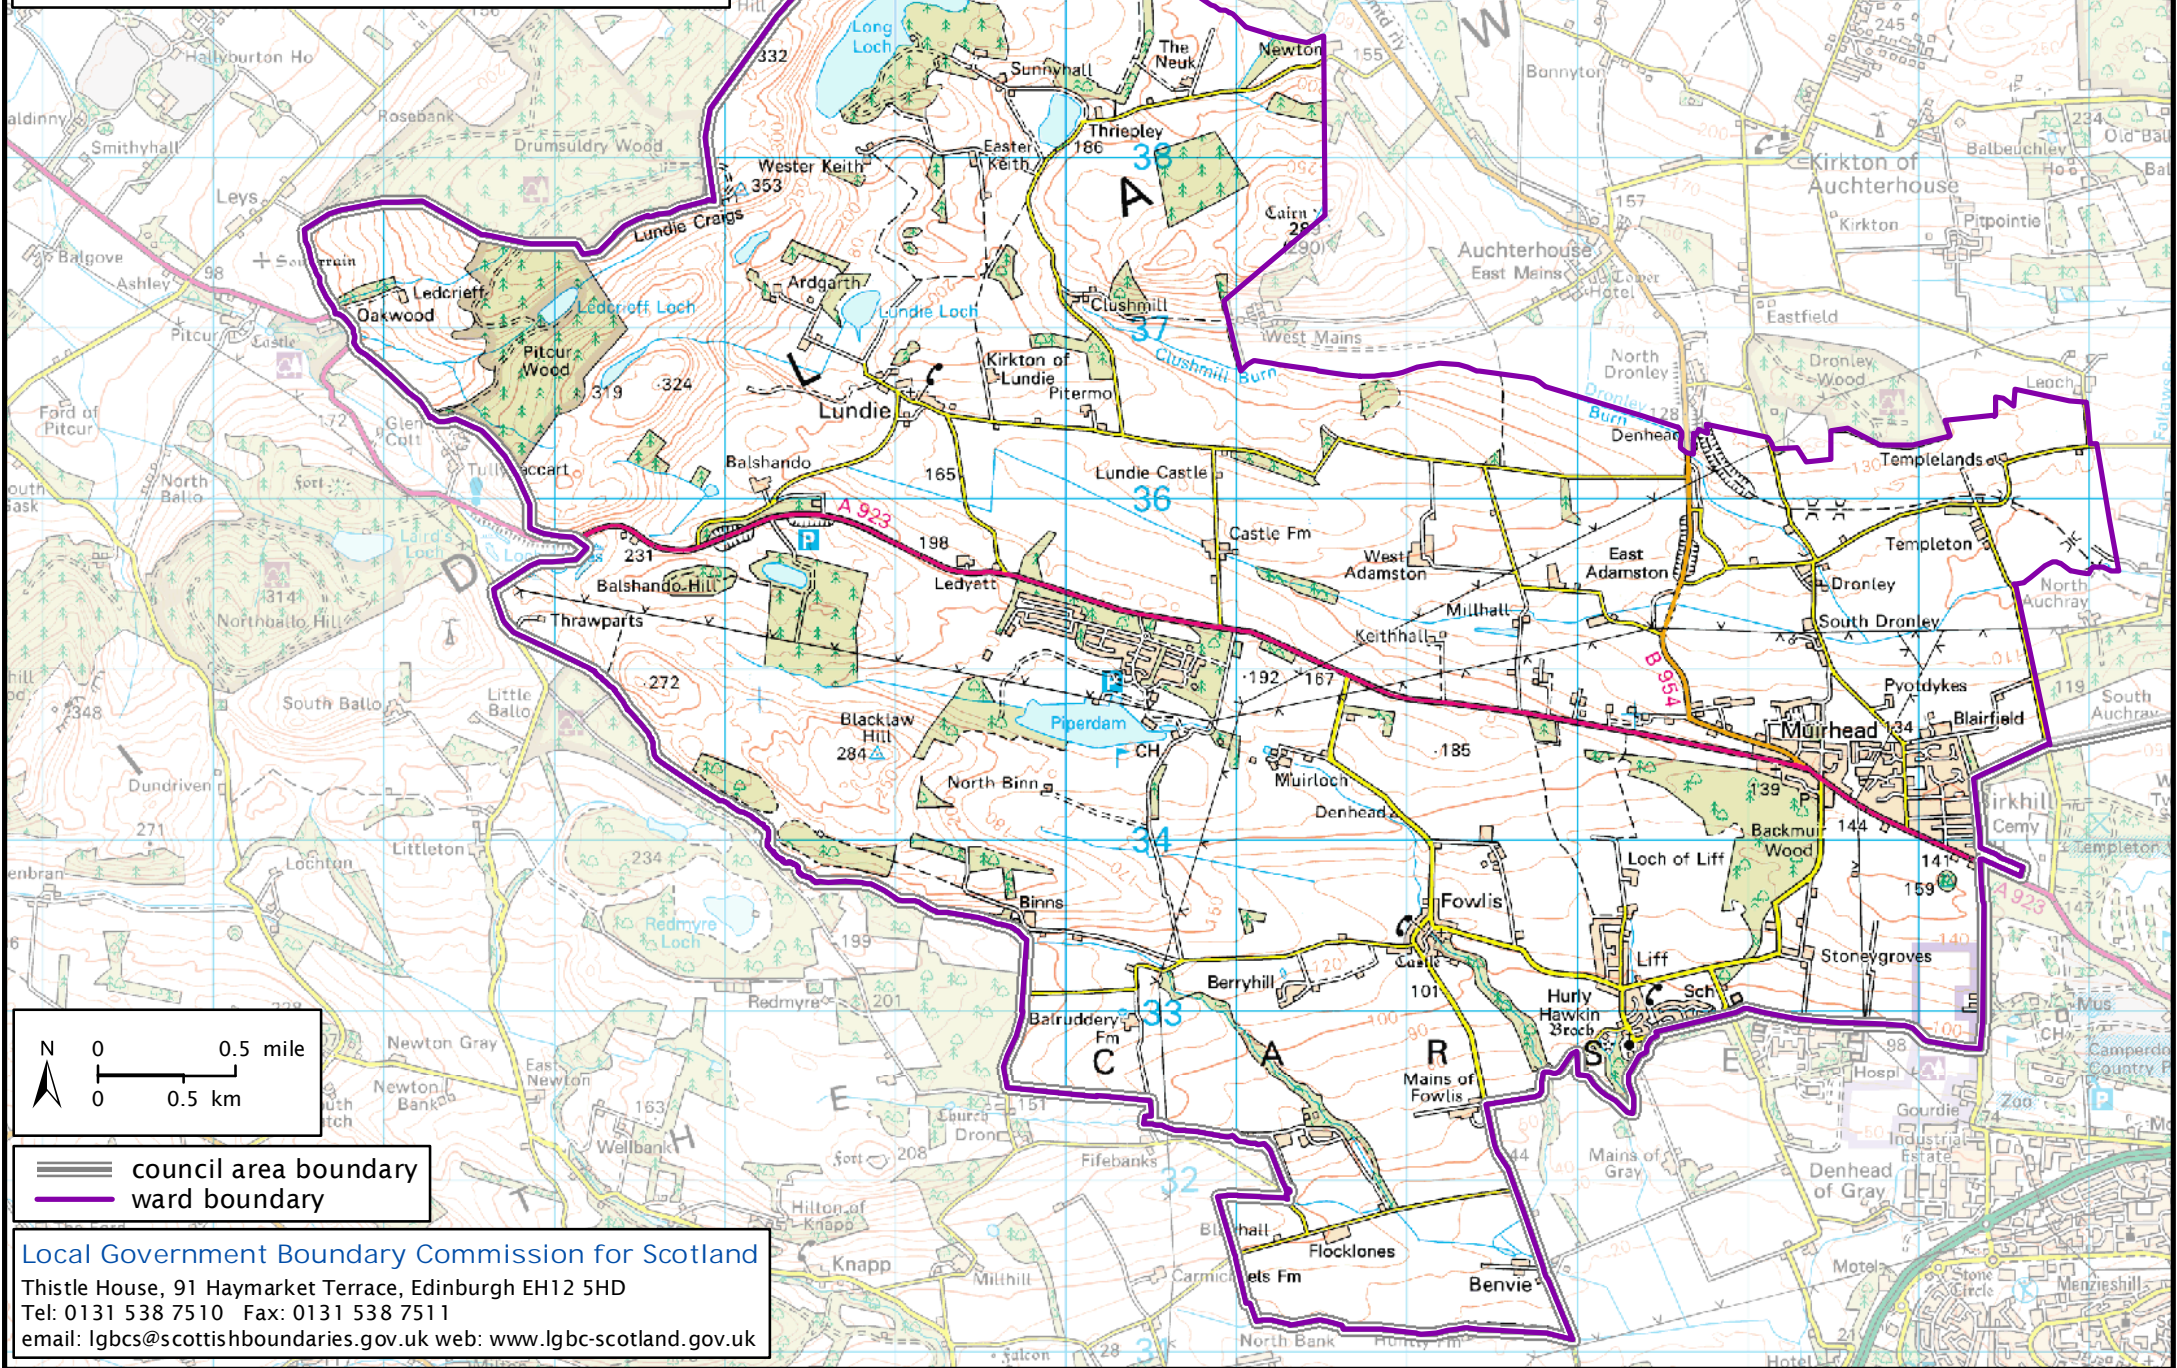

Formation electoral arrangements in 1995
 Angus council area
 Ward 23 - Sidlaw West

This map shows the ward boundary against Ordnance Survey maps from 2011 rather than maps from when the ward boundary was decided.

Crown Copyright and database right 2011. All rights reserved. Ordnance Survey licence no. 100022179

— council area boundary
 — ward boundary

Local Government Boundary Commission for Scotland
 Thistle House, 91 Haymarket Terrace, Edinburgh EH12 5HD
 Tel: 0131 538 7510 Fax: 0131 538 7511
 email: lgbcs@scottishboundaries.gov.uk web: www.lgbc-scotland.gov.uk