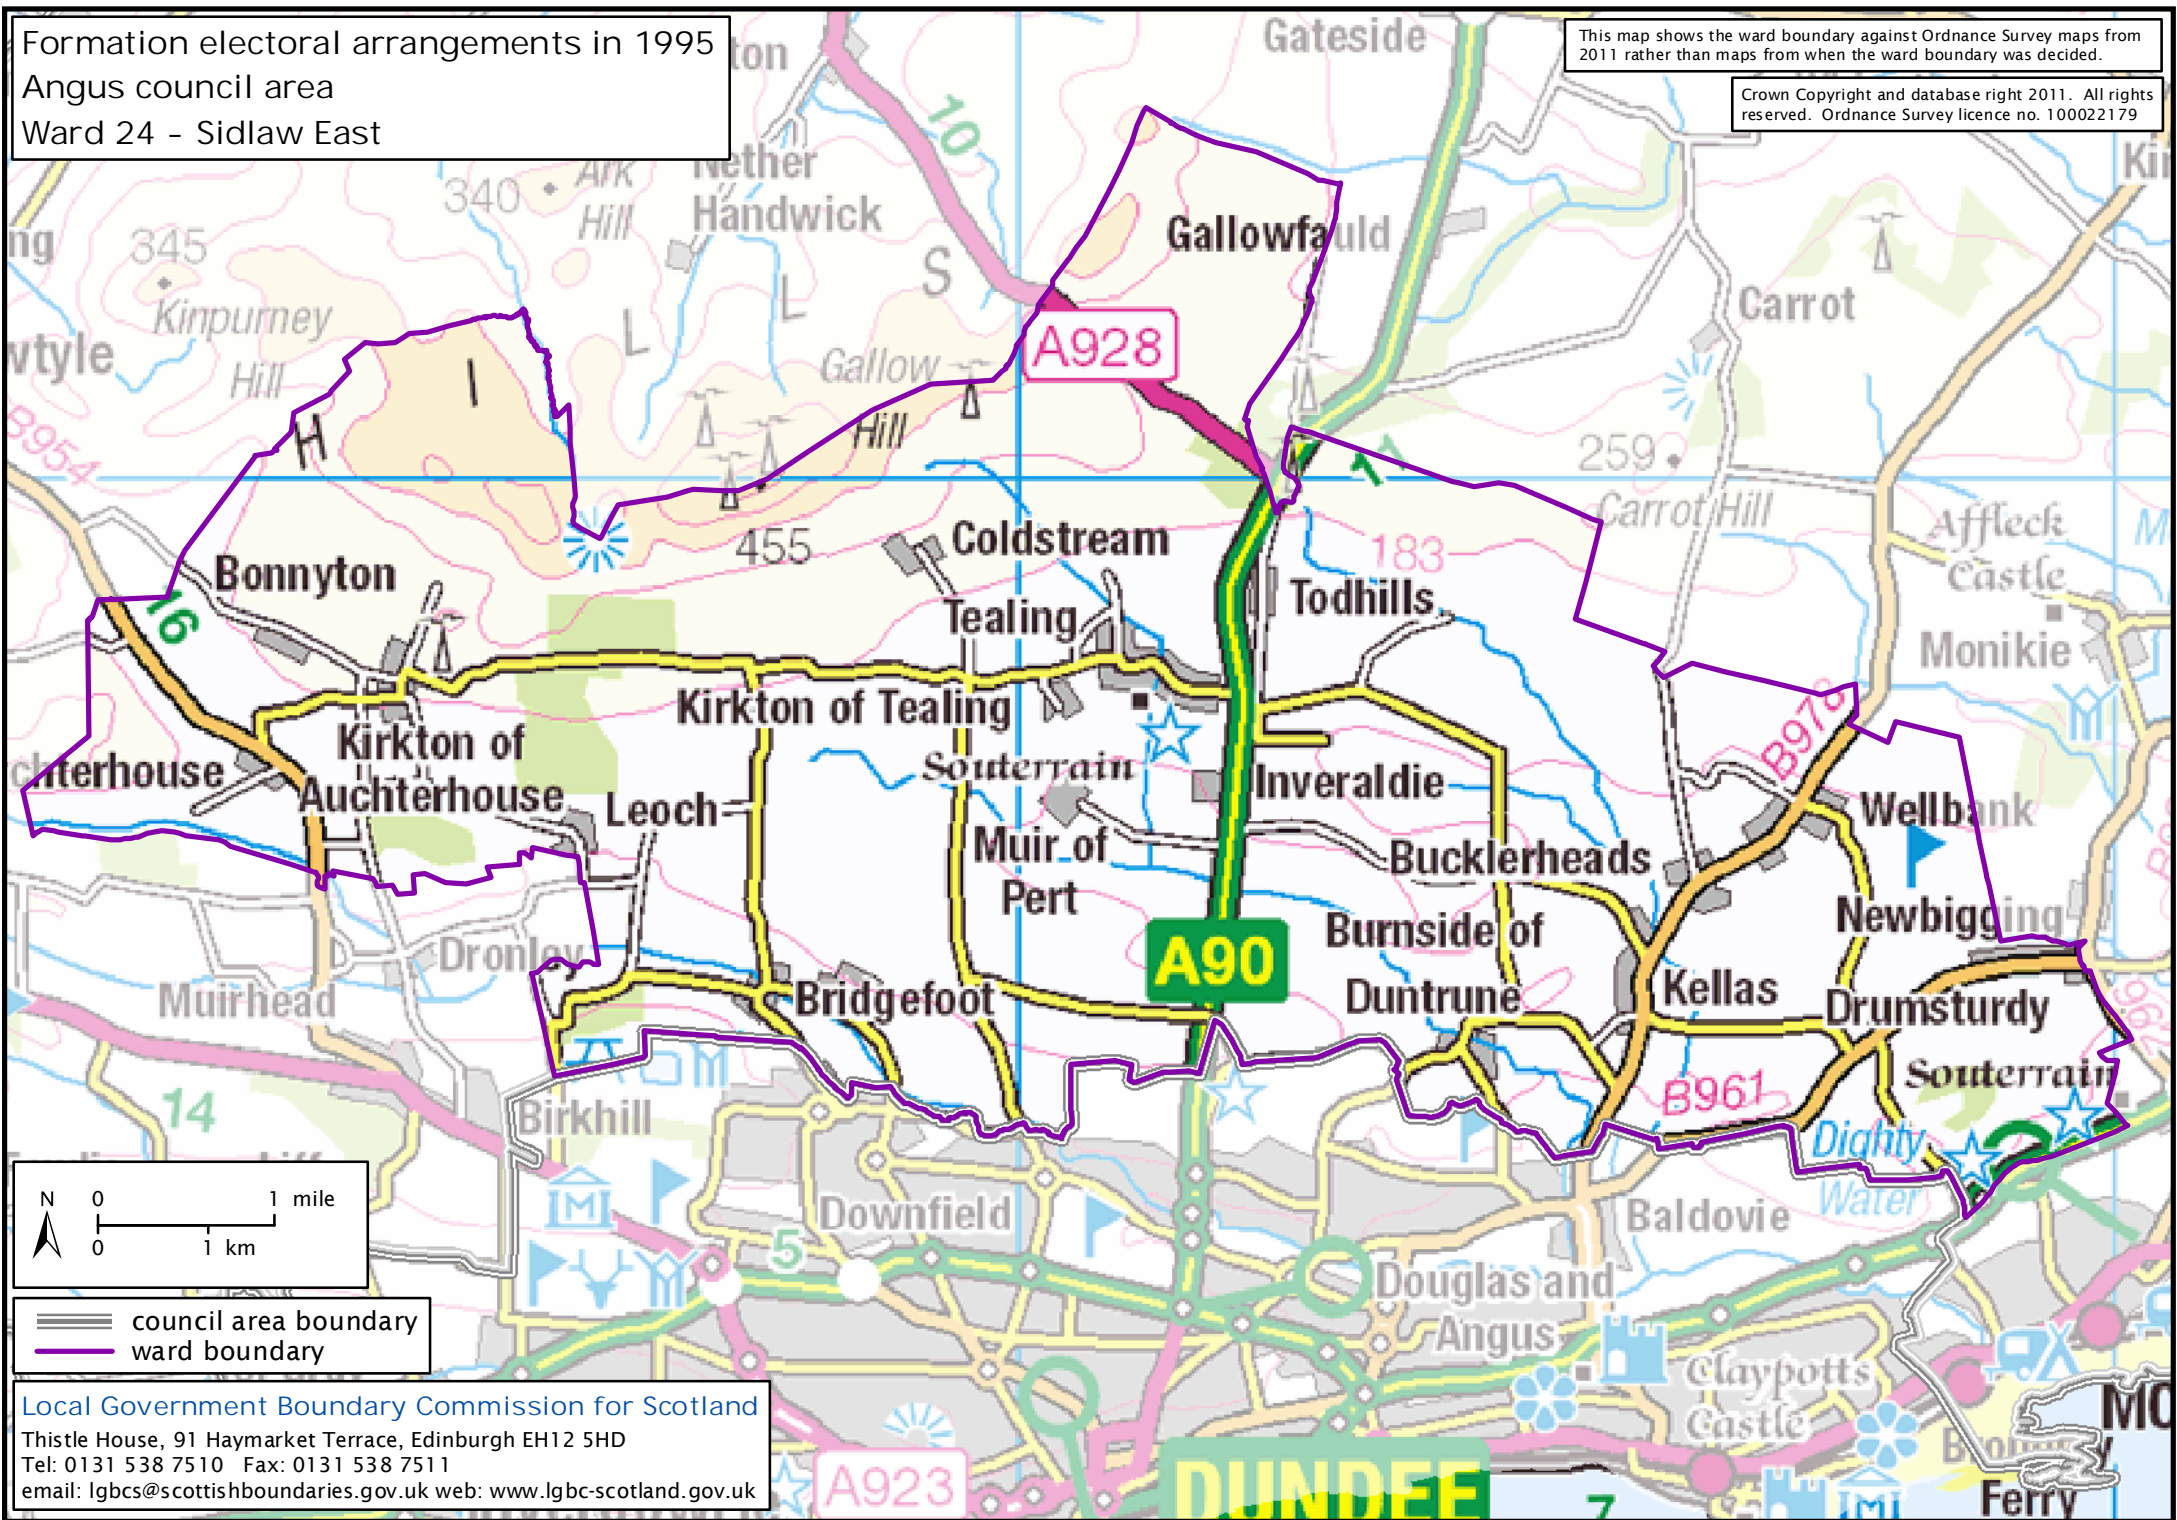

Formation electoral arrangements in 1995

Angus council area

Ward 24 - Sidlaw East

This map shows the ward boundary against Ordnance Survey maps from 2011 rather than maps from when the ward boundary was decided.

Crown Copyright and database right 2011. All rights reserved. Ordnance Survey licence no. 100022179

— council area boundary
— ward boundary

Local Government Boundary Commission for Scotland
Thistle House, 91 Haymarket Terrace, Edinburgh EH12 5HD
Tel: 0131 538 7510 Fax: 0131 538 7511
email: lgbcs@scottishboundaries.gov.uk web: www.lgbc-scotland.gov.uk