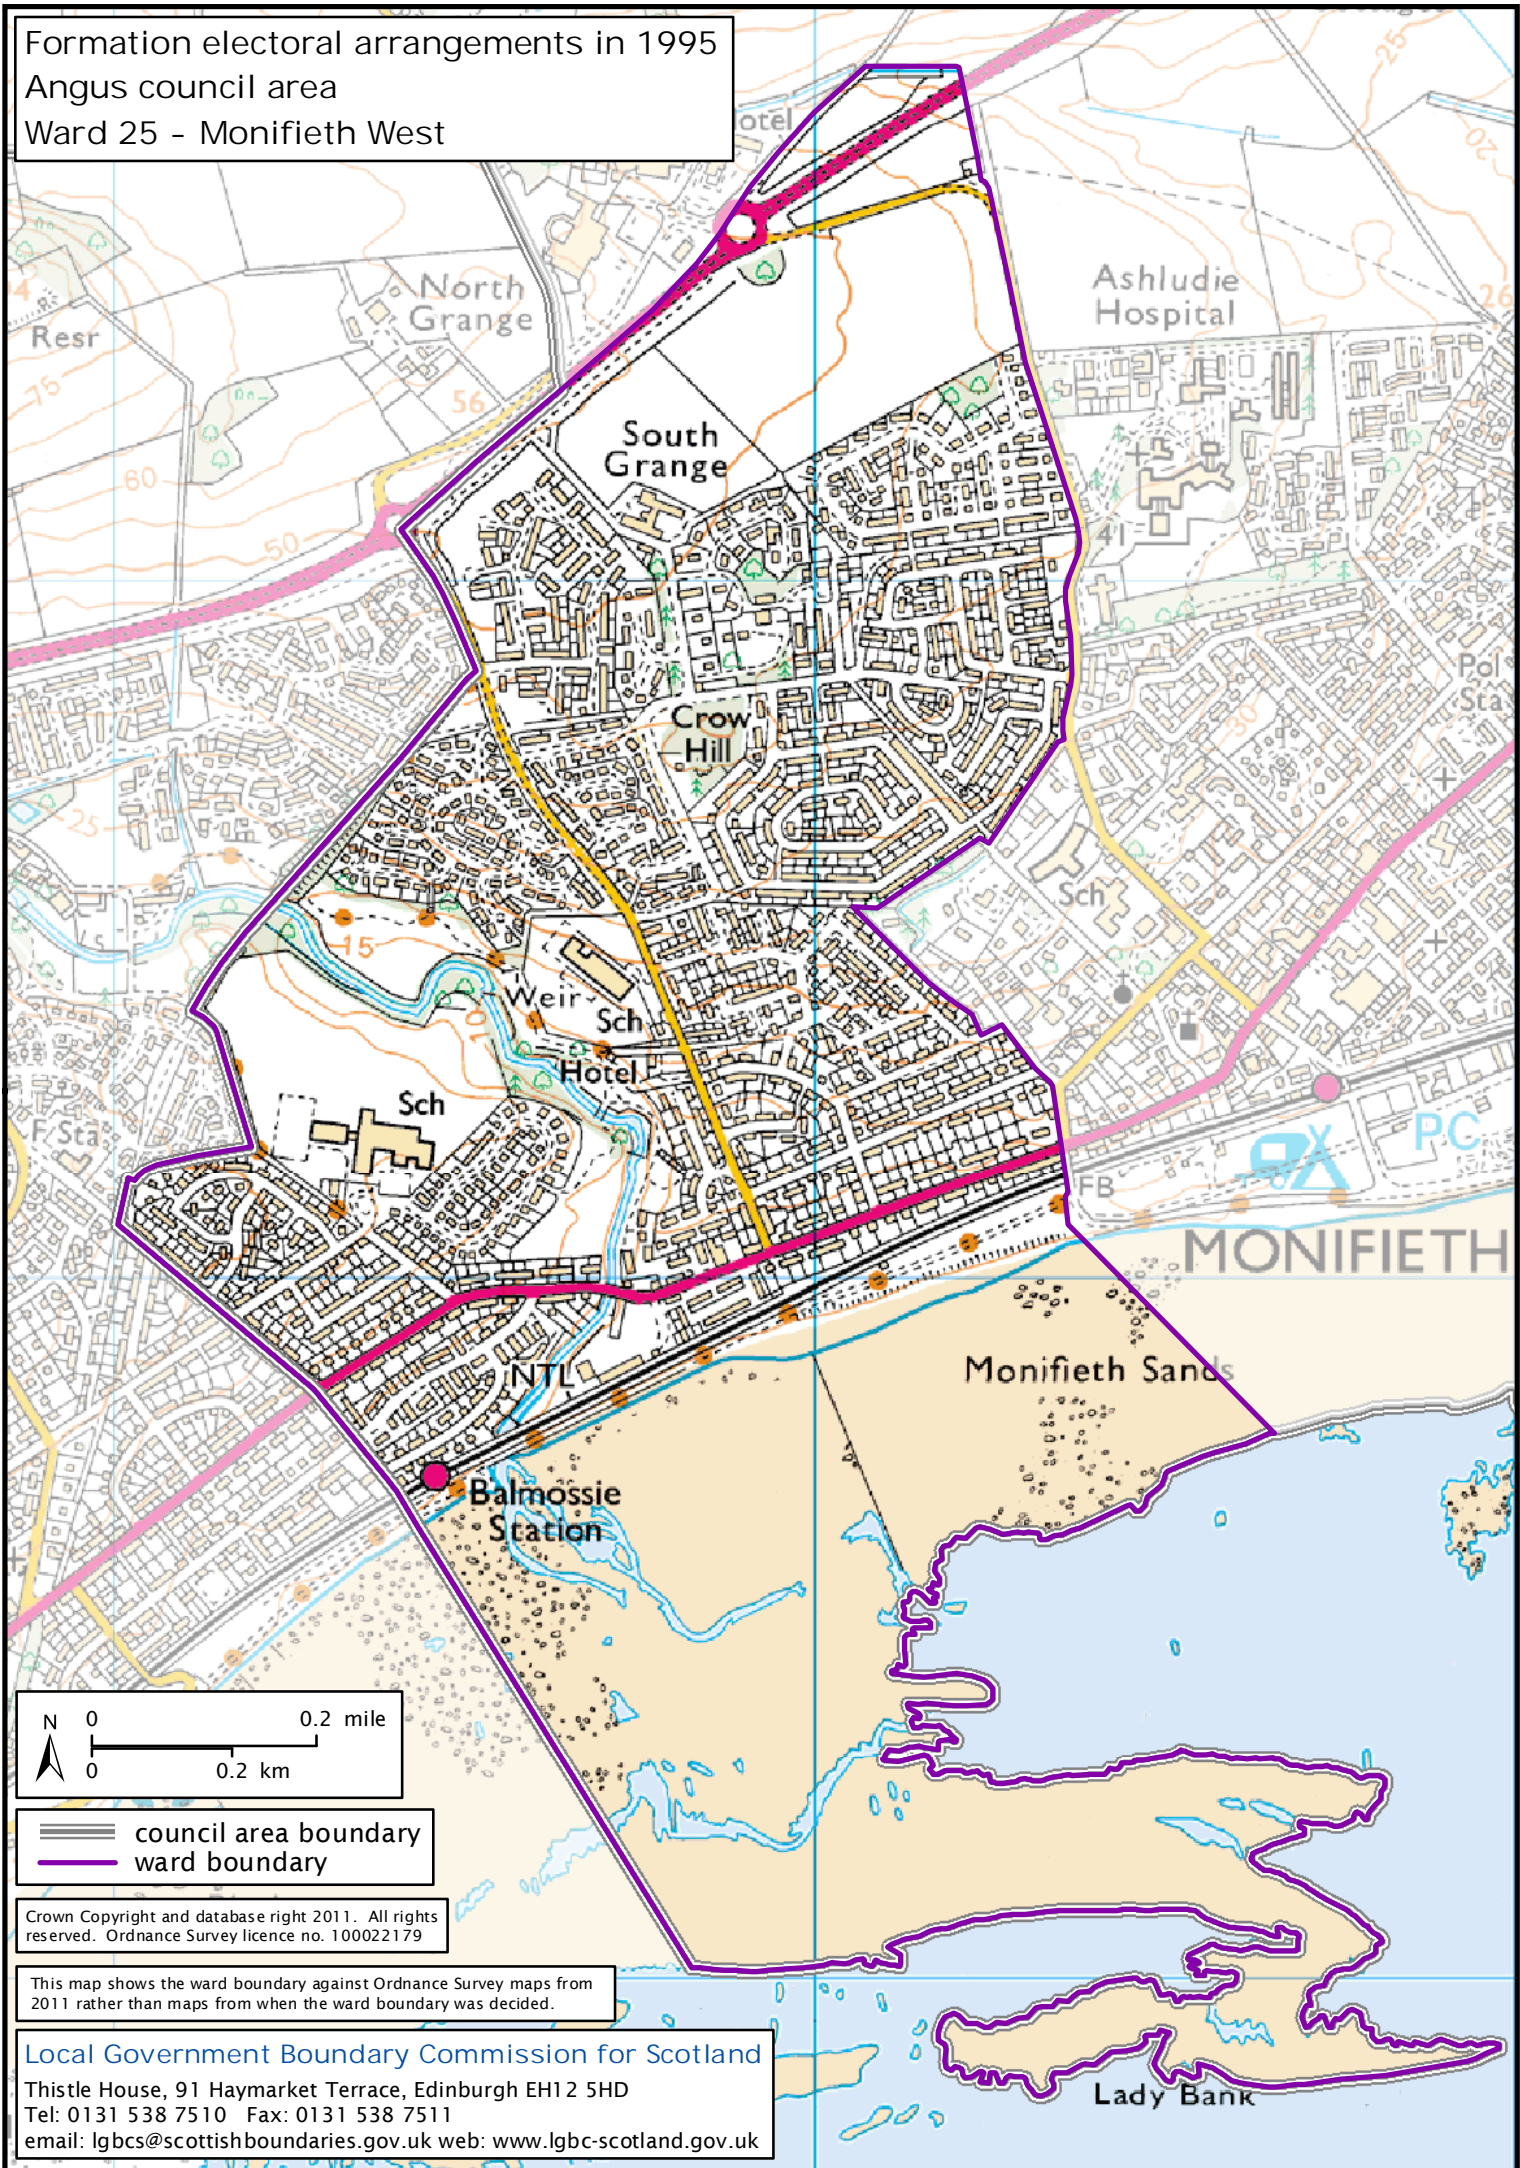

Formation electoral arrangements in 1995  
Angus council area  
Ward 25 - Monifieth West

Crown Copyright and database right 2011. All rights reserved. Ordnance Survey licence no. 100022179

This map shows the ward boundary against Ordnance Survey maps from 2011 rather than maps from when the ward boundary was decided.