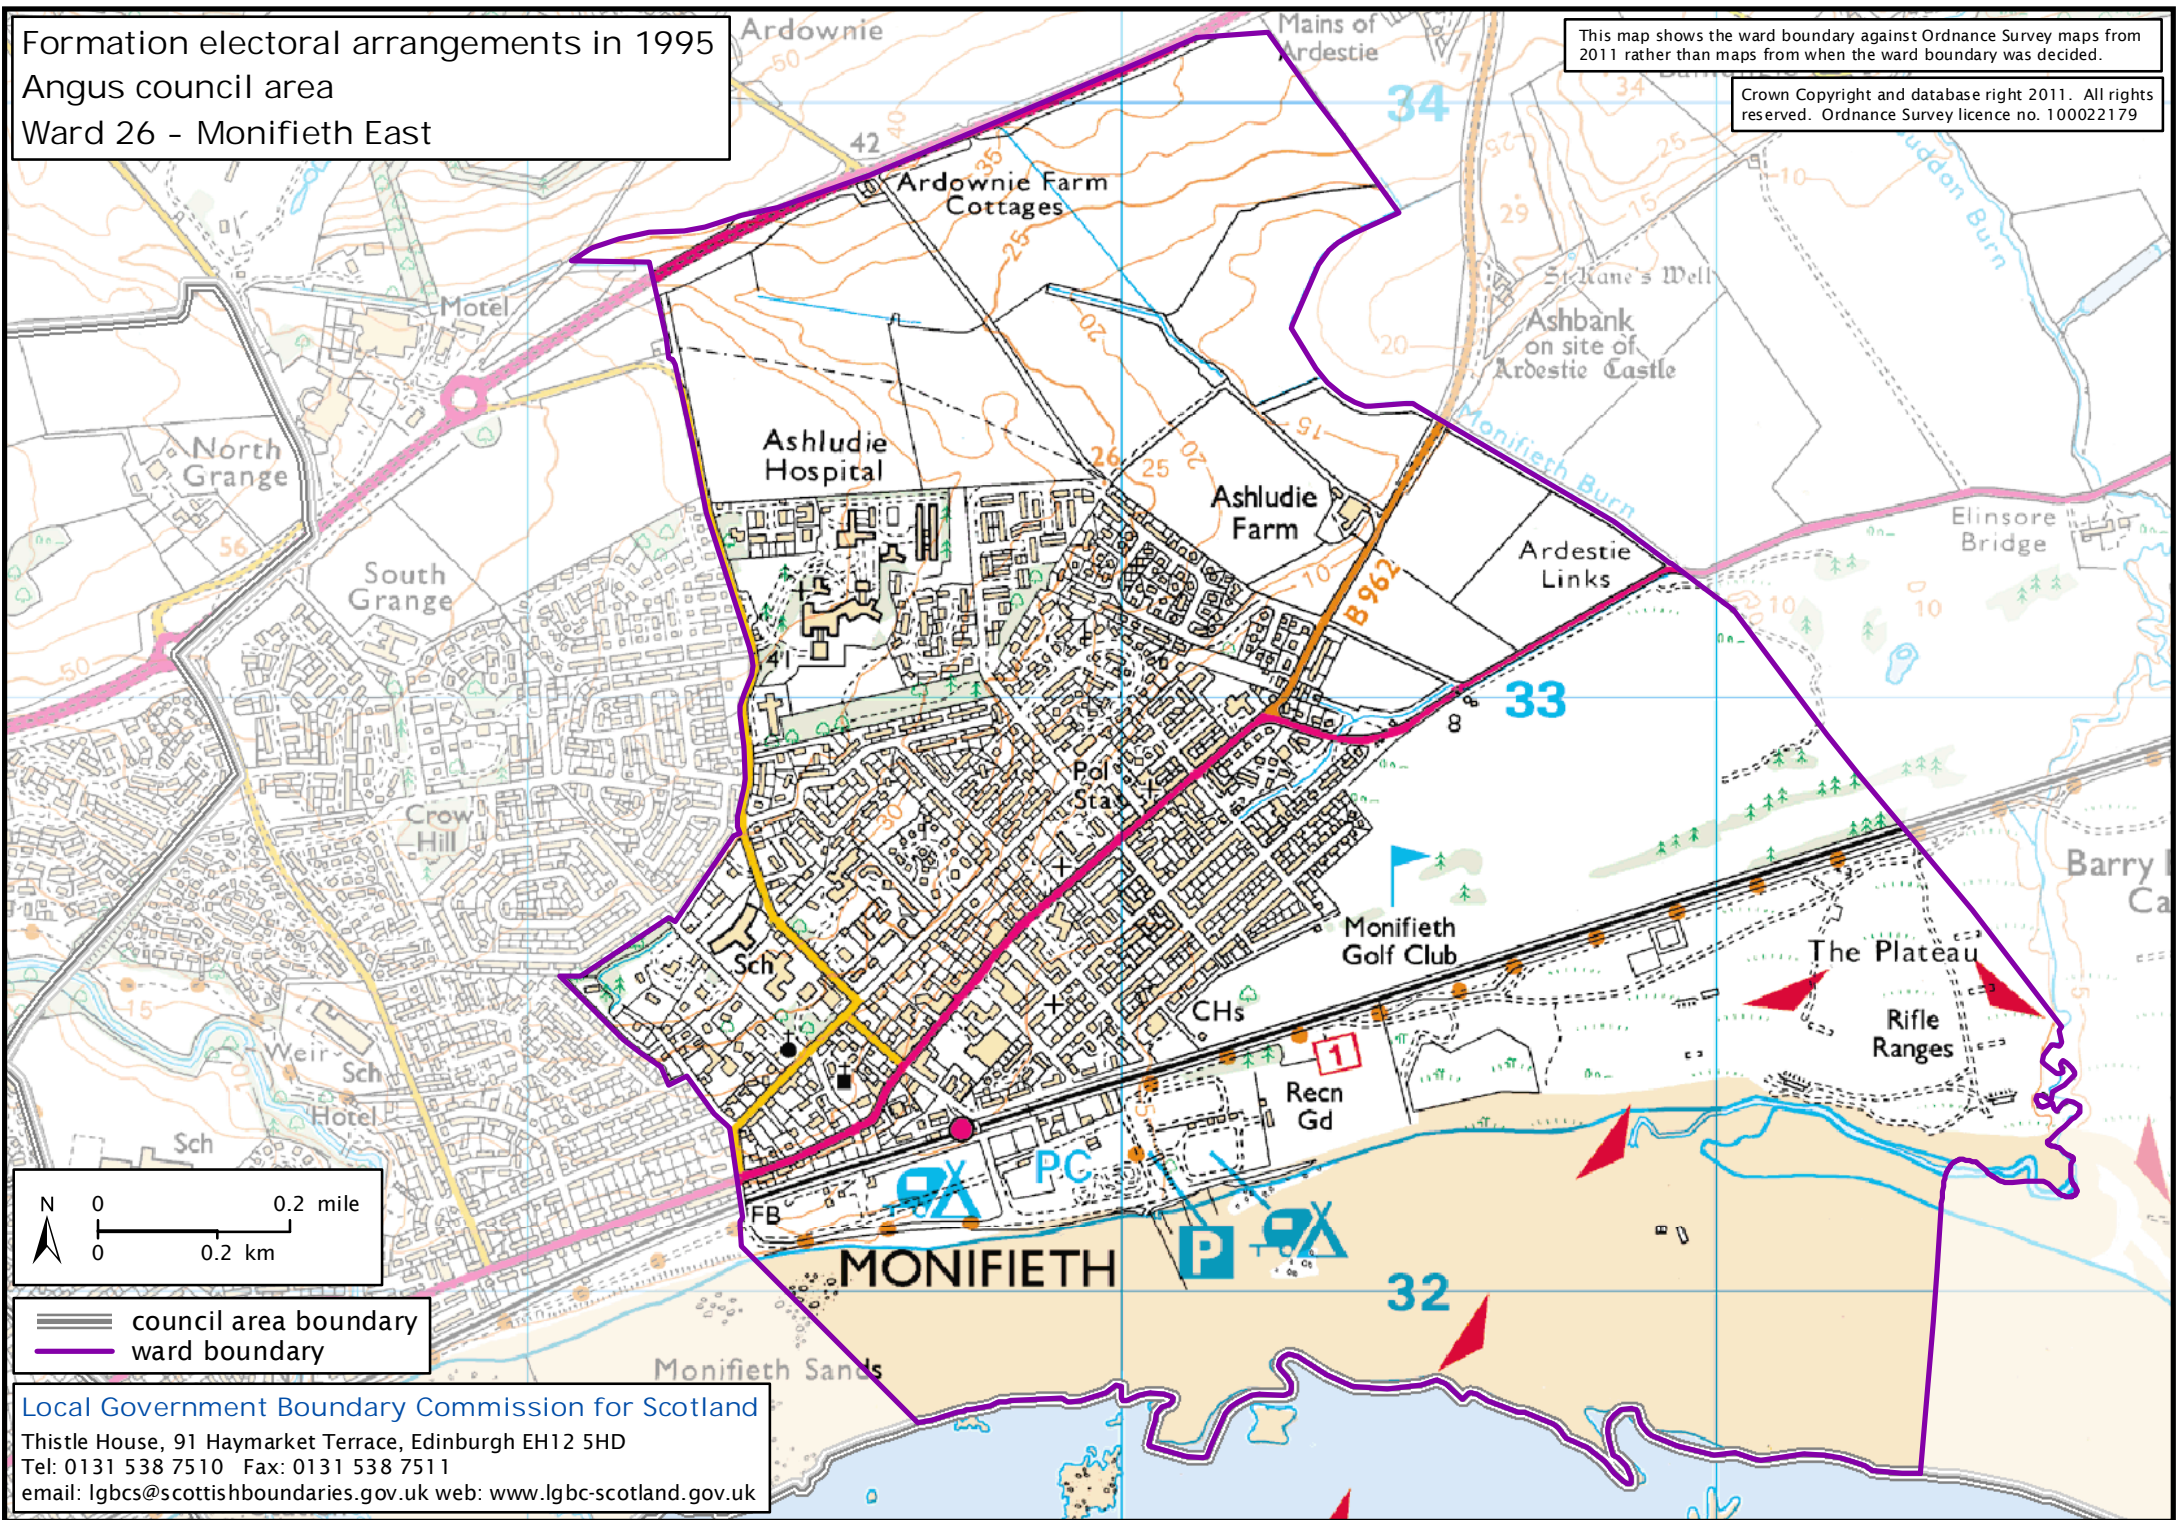

Formation electoral arrangements in 1995
Angus council area
Ward 26 - Monifieth East

This map shows the ward boundary against Ordnance Survey maps from 2011 rather than maps from when the ward boundary was decided.

Crown Copyright and database right 2011. All rights reserved. Ordnance Survey licence no. 100022179

— council area boundary
— ward boundary

Local Government Boundary Commission for Scotland
Thistle House, 91 Haymarket Terrace, Edinburgh EH12 5HD
Tel: 0131 538 7510 Fax: 0131 538 7511
email: lgbcs@scottishboundaries.gov.uk web: www.lgbc-scotland.gov.uk