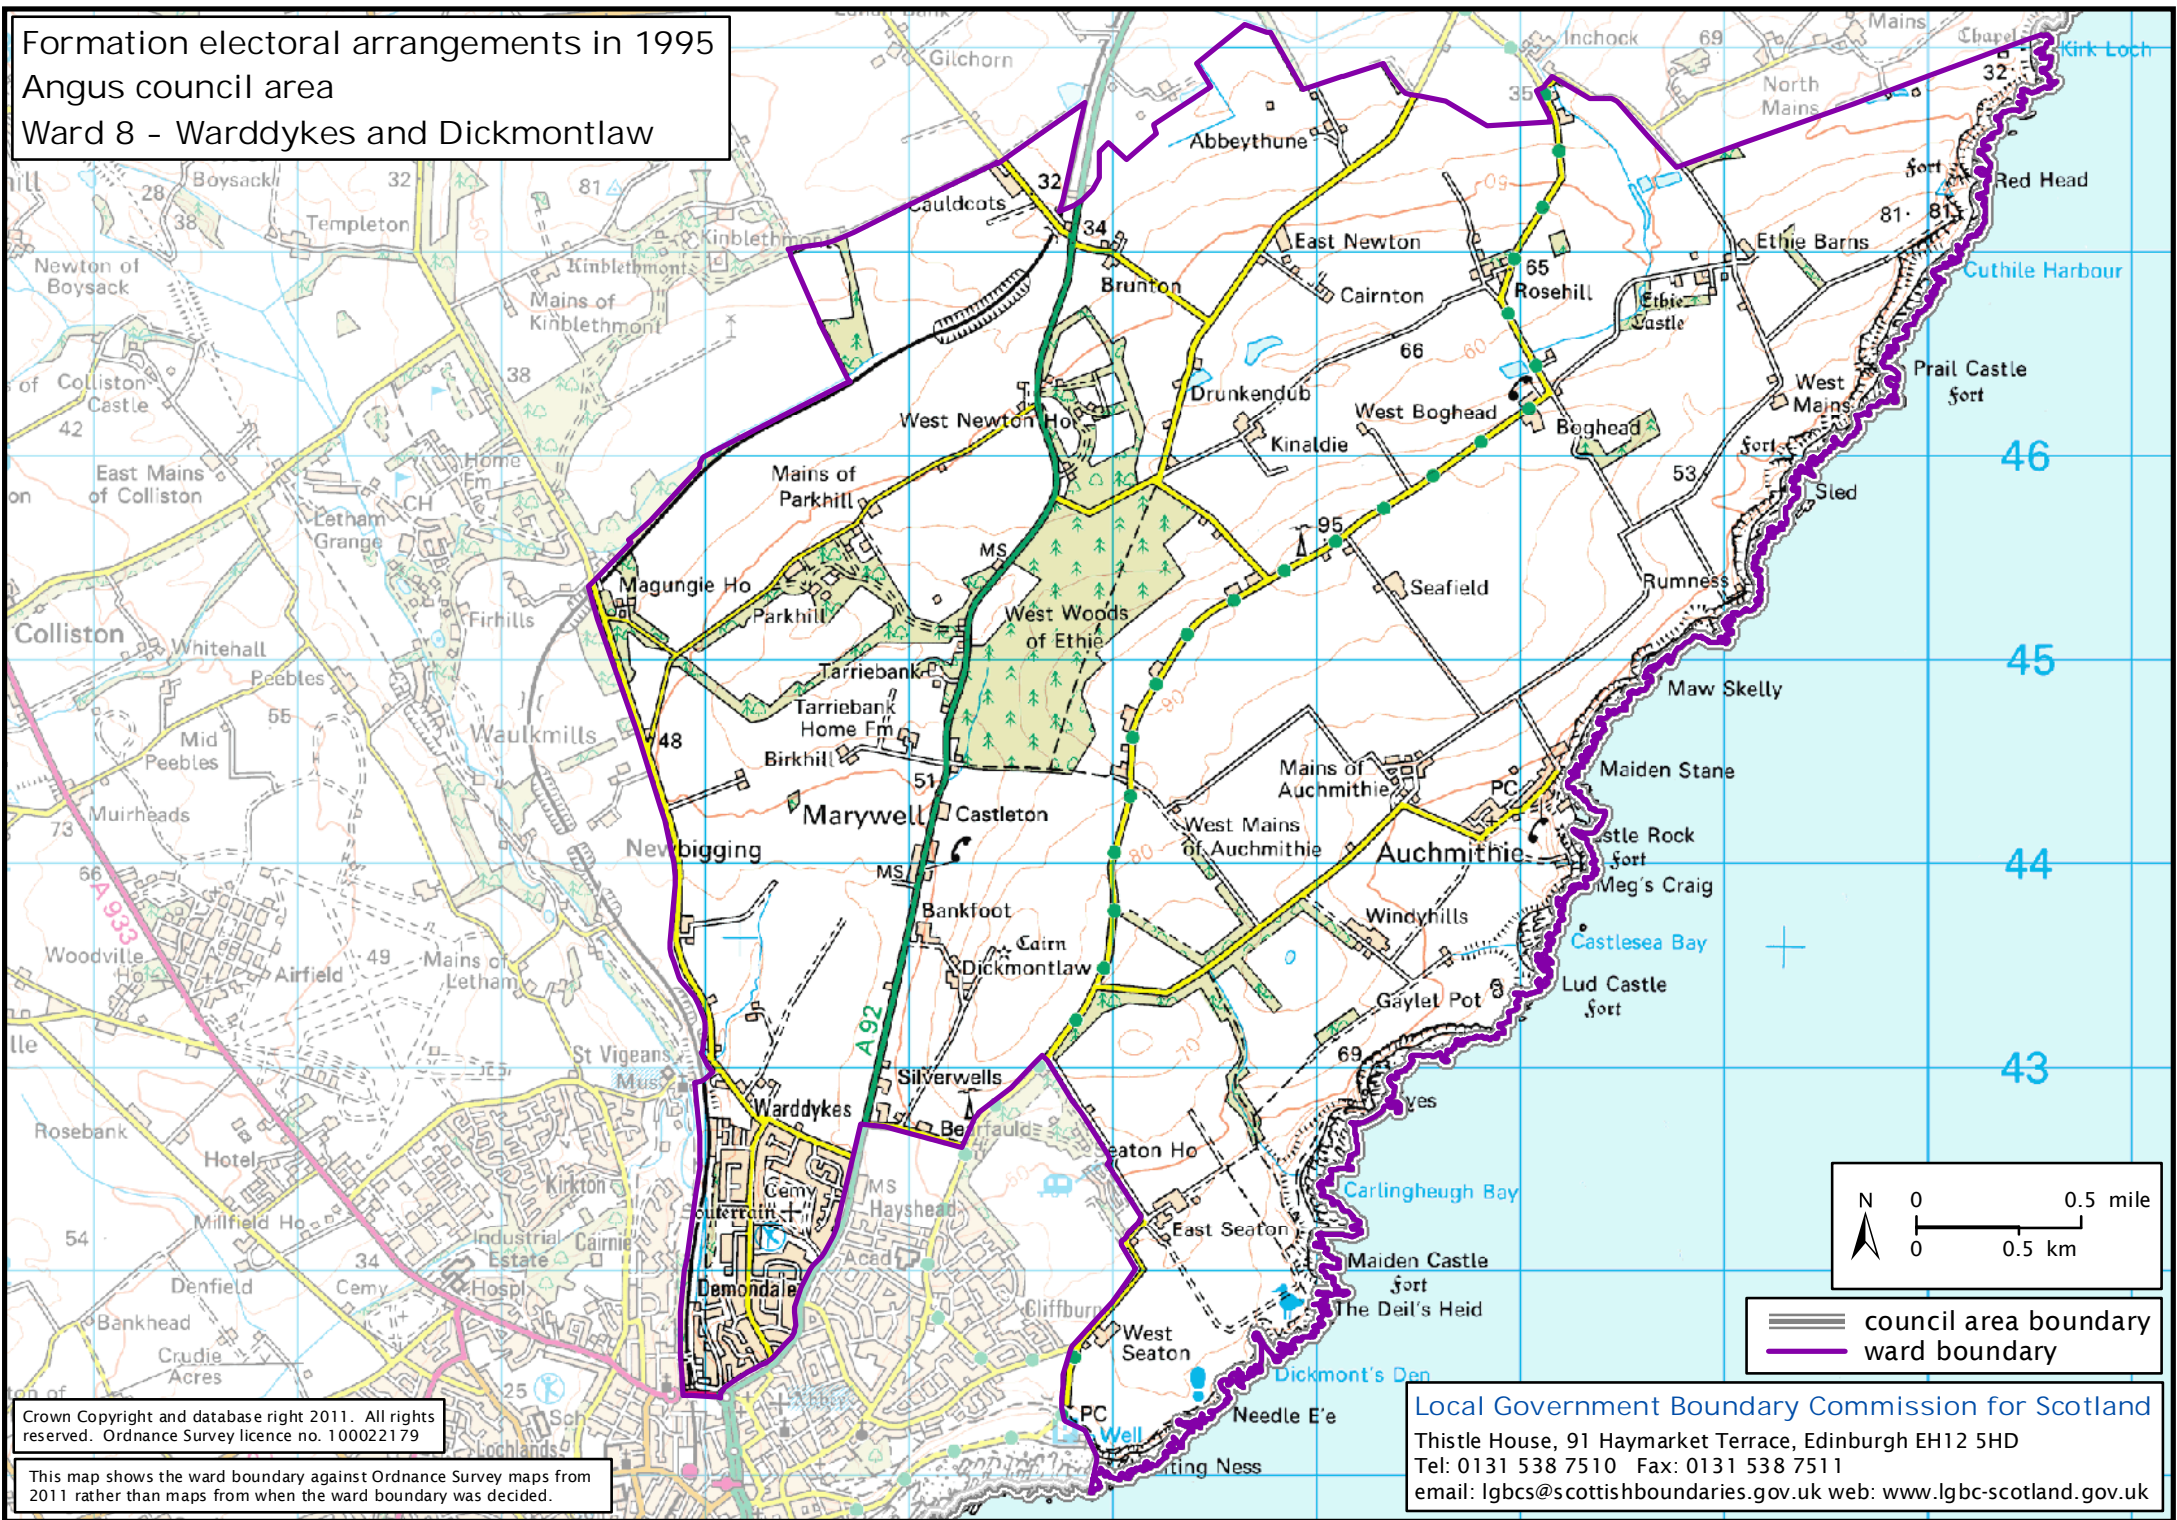

Formation electoral arrangements in 1995
 Angus council area
 Ward 8 - Warddykes and Dickmontlaw

Crown Copyright and database right 2011. All rights reserved. Ordnance Survey licence no. 100022179

This map shows the ward boundary against Ordnance Survey maps from 2011 rather than maps from when the ward boundary was decided.

N 0 0.5 mile
 0 0.5 km

— council area boundary
 — ward boundary

Local Government Boundary Commission for Scotland
 Thistle House, 91 Haymarket Terrace, Edinburgh EH12 5HD
 Tel: 0131 538 7510 Fax: 0131 538 7511
 email: lgbcsc@scottishboundaries.gov.uk web: www.lgbc-scotland.gov.uk