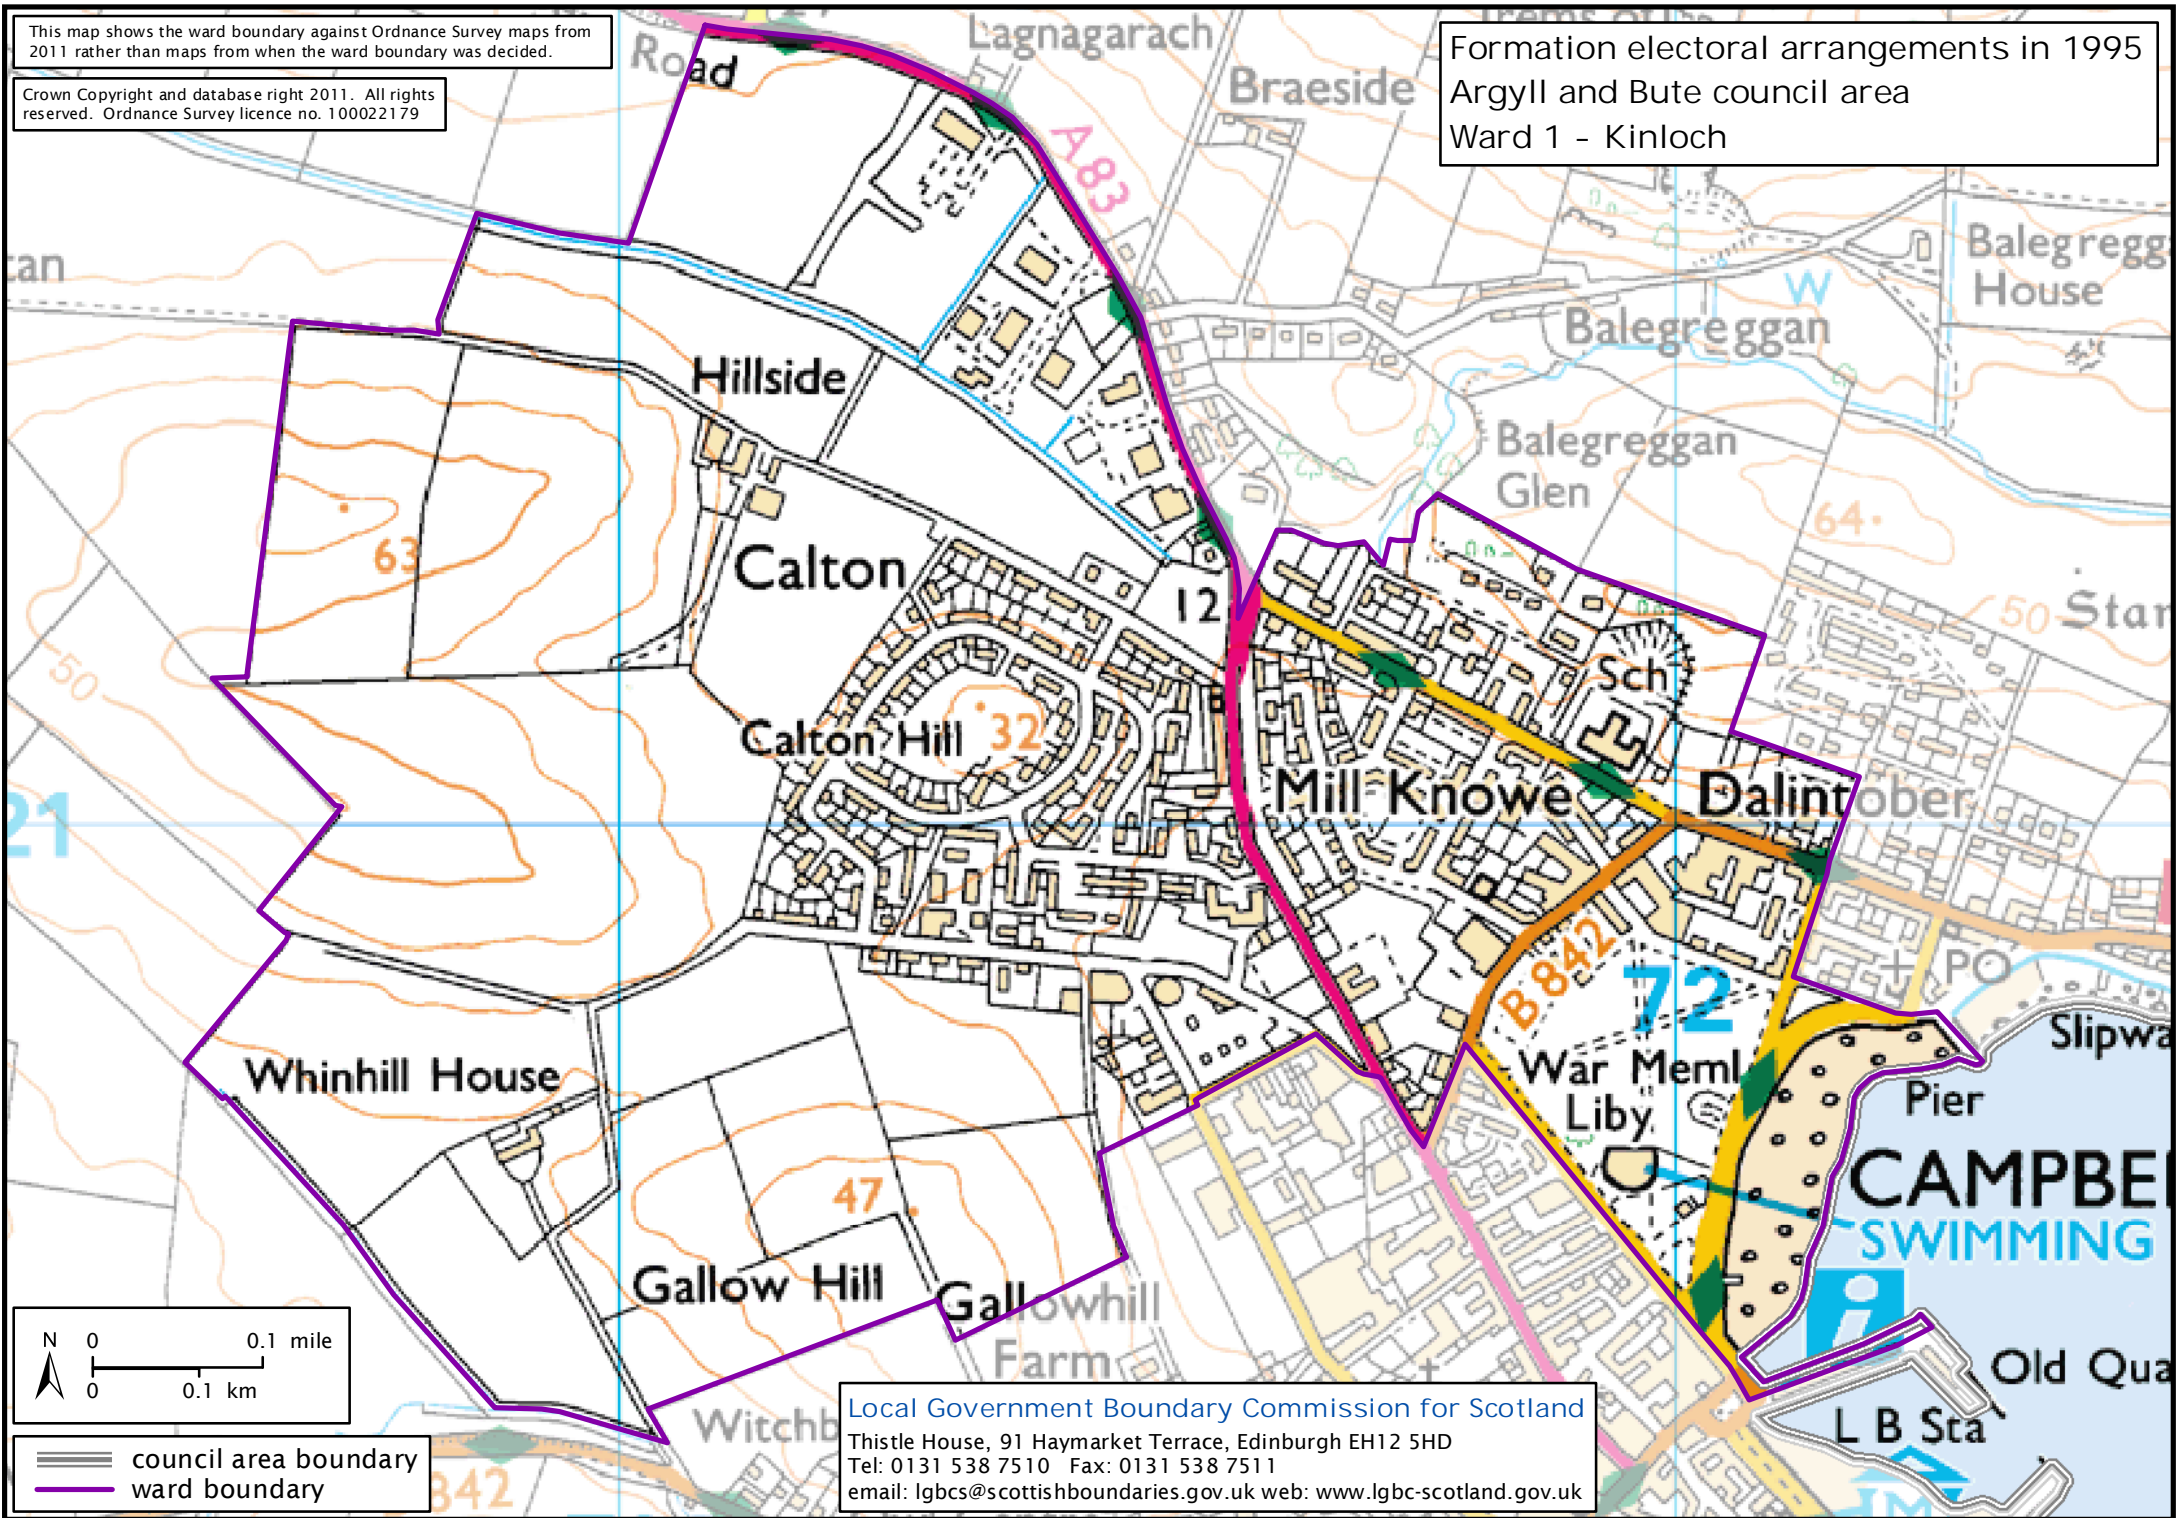

This map shows the ward boundary against Ordnance Survey maps from 2011 rather than maps from when the ward boundary was decided.

Crown Copyright and database right 2011. All rights reserved. Ordnance Survey licence no. 100022179

Formation electoral arrangements in 1995  
Argyll and Bute council area  
Ward 1 - Kinloch

N  
0 0.1 mile  
0 0.1 km

==== council area boundary  
—— ward boundary

Local Government Boundary Commission for Scotland