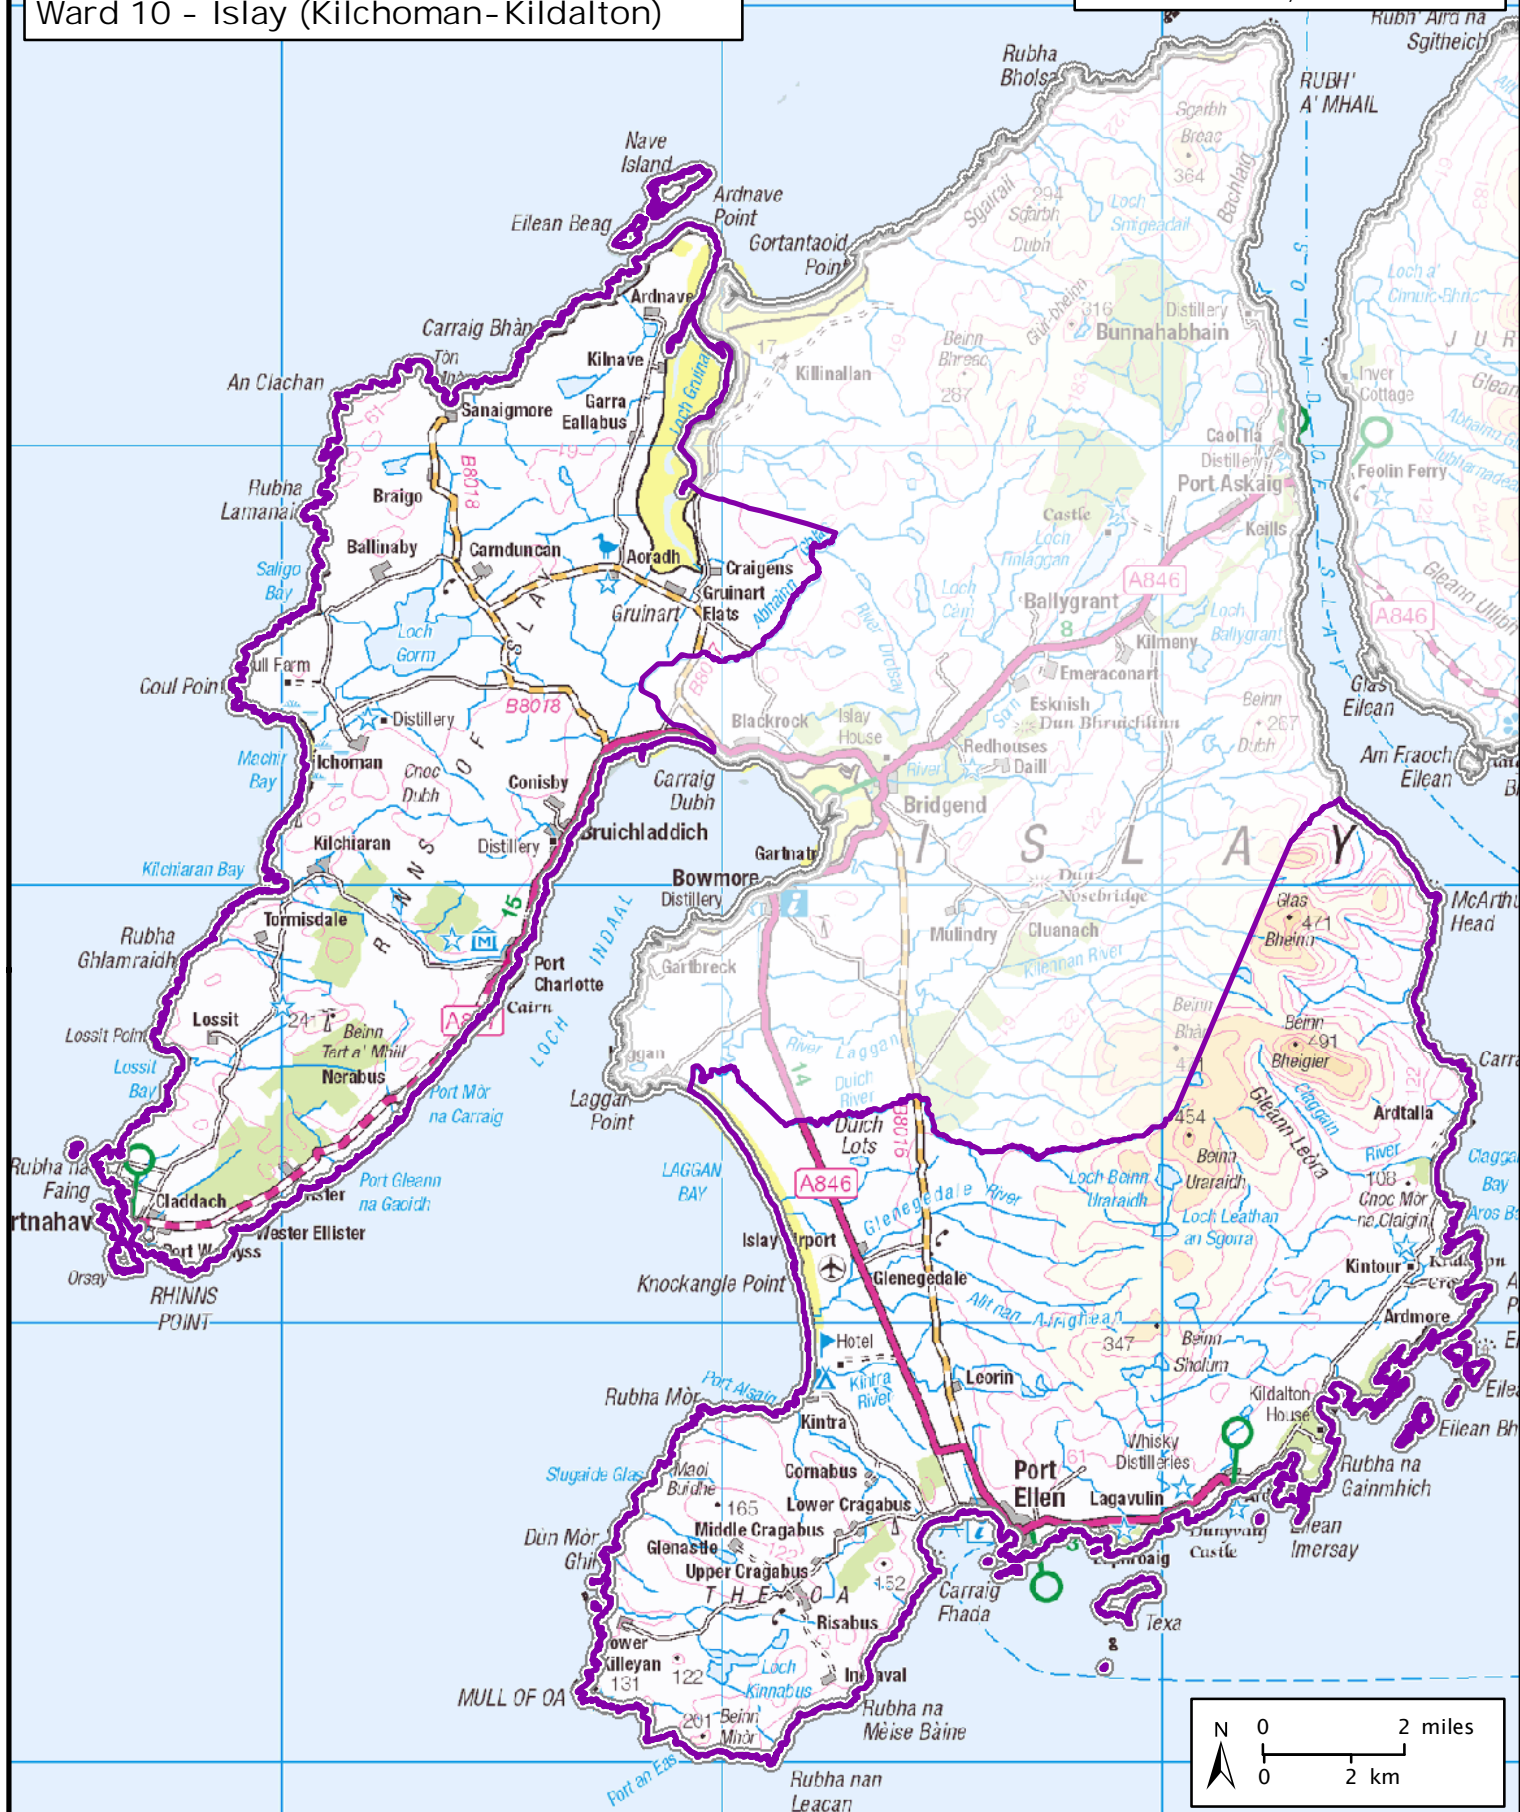

Formation electoral arrangements in 1995  
Argyll and Bute council area  
Ward 10 - Islay (Kilchoman-Kildalton)

This map shows the ward boundary against Ordnance Survey maps from 2011 rather than maps from when the ward boundary was decided.

Crown Copyright and database right 2011. All rights reserved. Ordnance Survey licence no. 100022179

 council area boundary  
 ward boundary

Local Government Boundary Commission for Scotland  
 Thistle House, 91 Haymarket Terrace, Edinburgh EH1 2 5HD  
 Tel: 0131 538 7510 Fax: 0131 538 7511  
 email: lgbcscottishboundaries.gov.uk web: www.lgbc-scotland.gov.uk