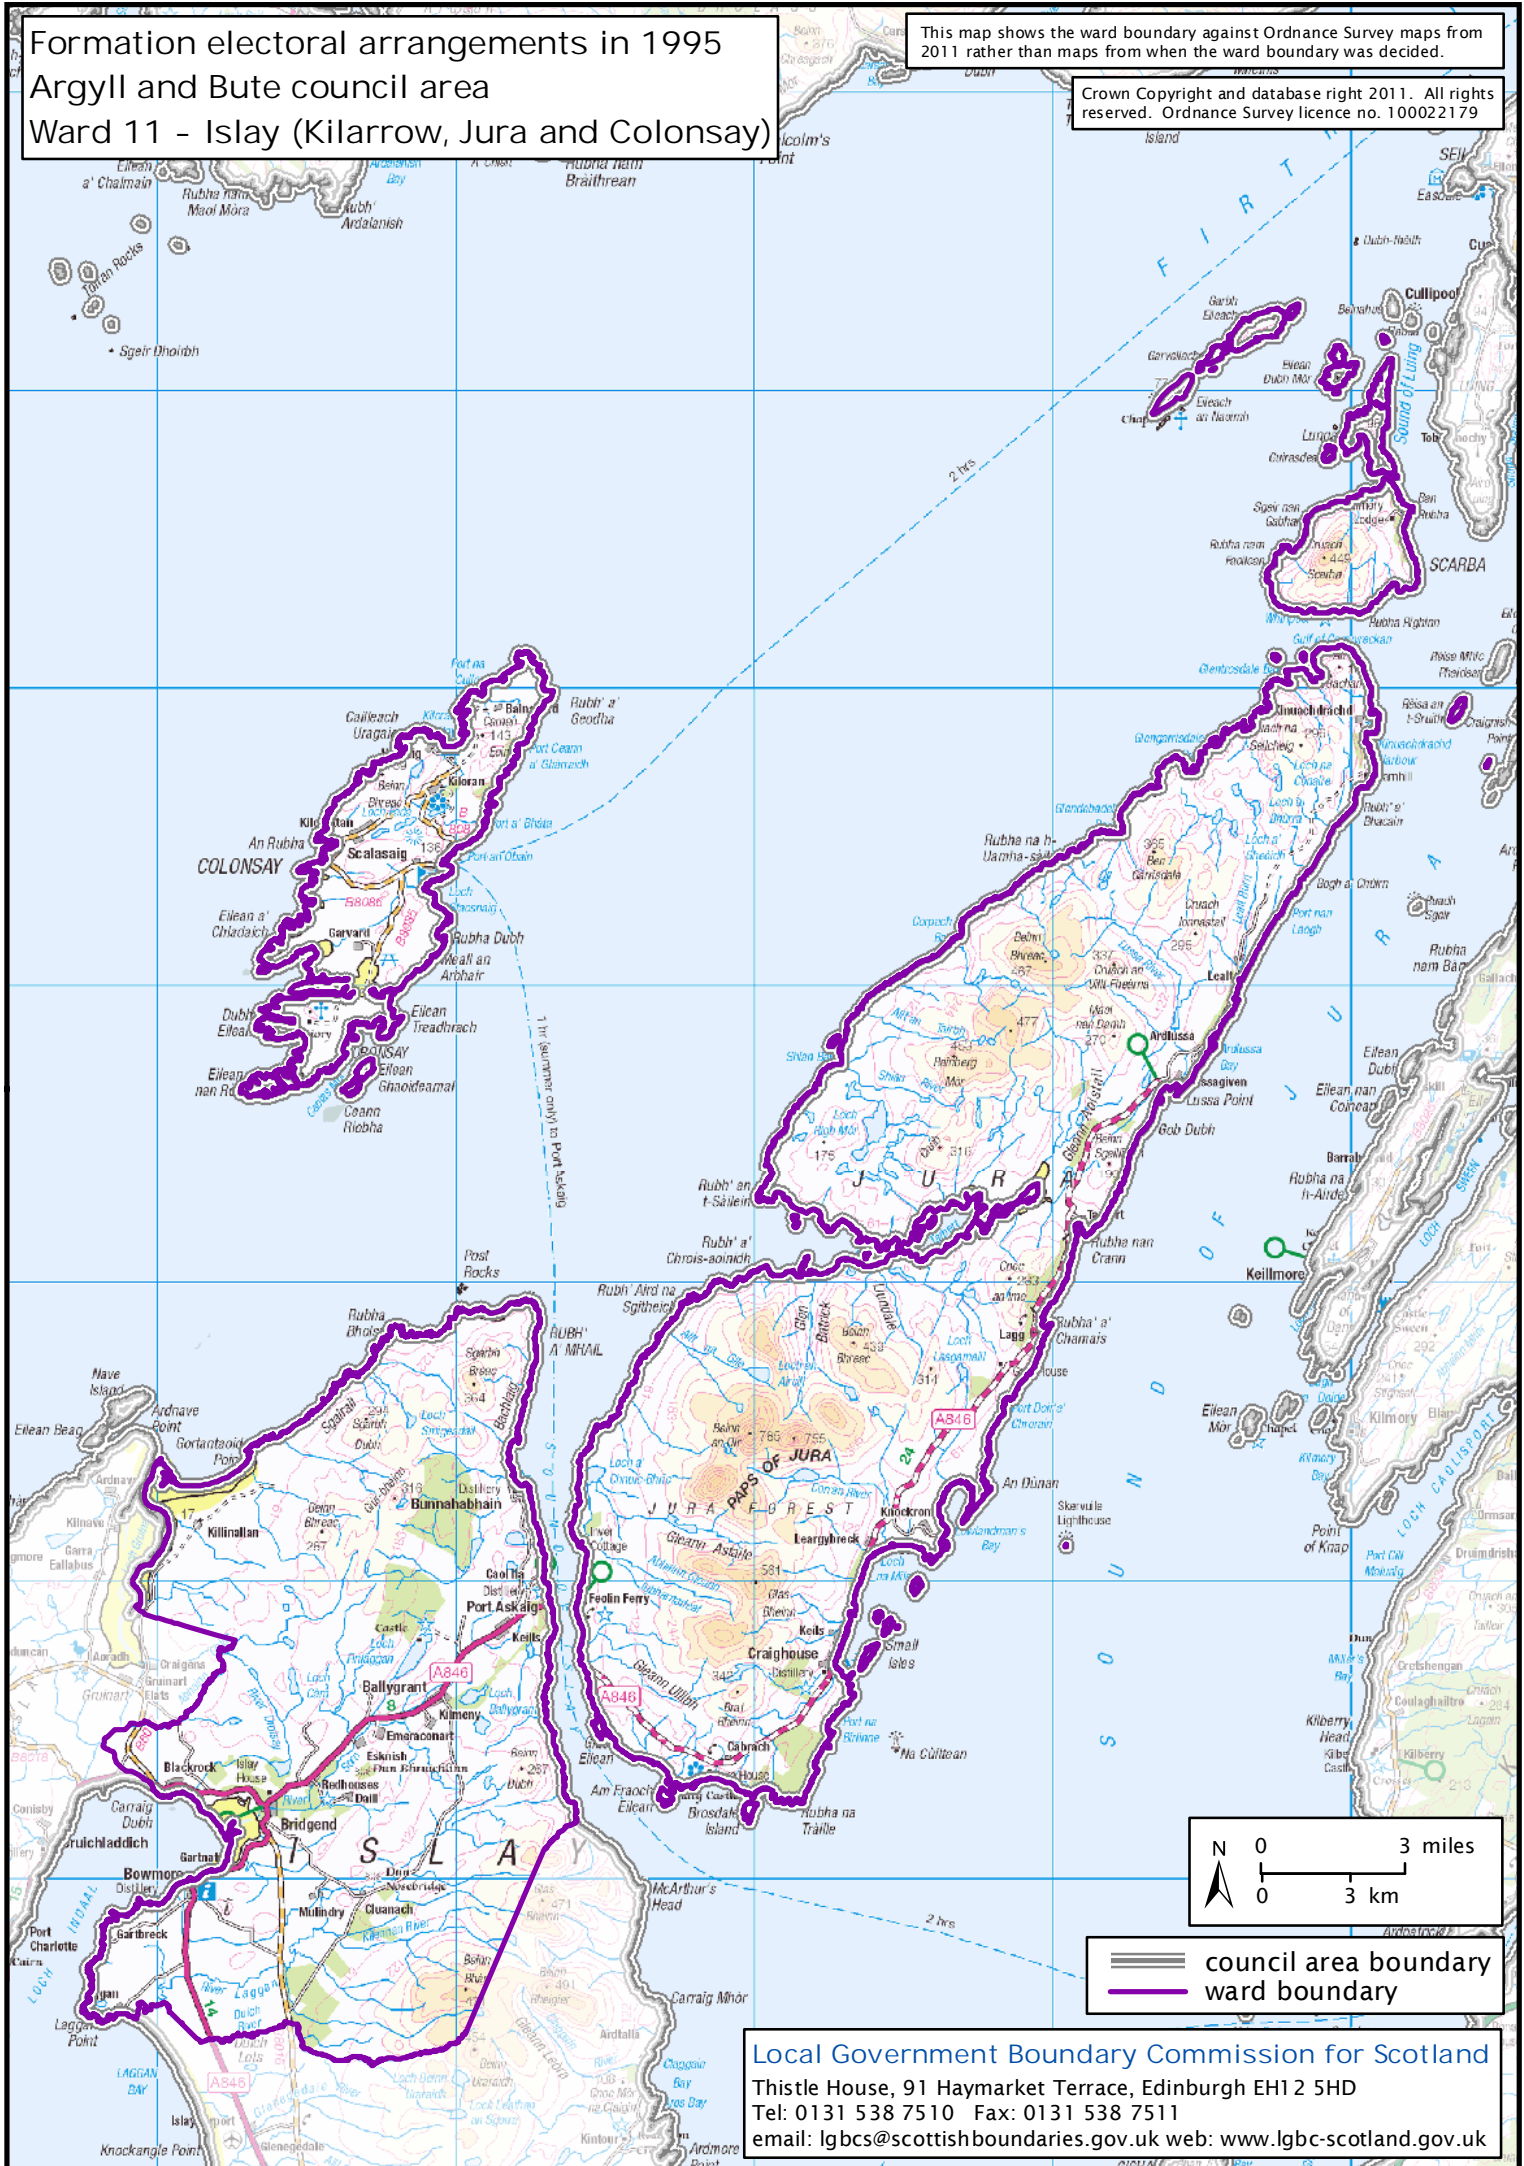

Formation electoral arrangements in 1995
 Argyll and Bute council area
 Ward 11 - Islay (Kilarrow, Jura and Colonsay)

This map shows the ward boundary against Ordnance Survey maps from 2011 rather than maps from when the ward boundary was decided.

Crown Copyright and database right 2011. All rights reserved. Ordnance Survey licence no. 100022179

Local Government Boundary Commission for Scotland
 Thistle House, 91 Haymarket Terrace, Edinburgh EH1 2 5HD
 Tel: 0131 538 7510 Fax: 0131 538 7511
 email: lgbc@scottishboundaries.gov.uk web: www.lgbc-scotland.gov.uk