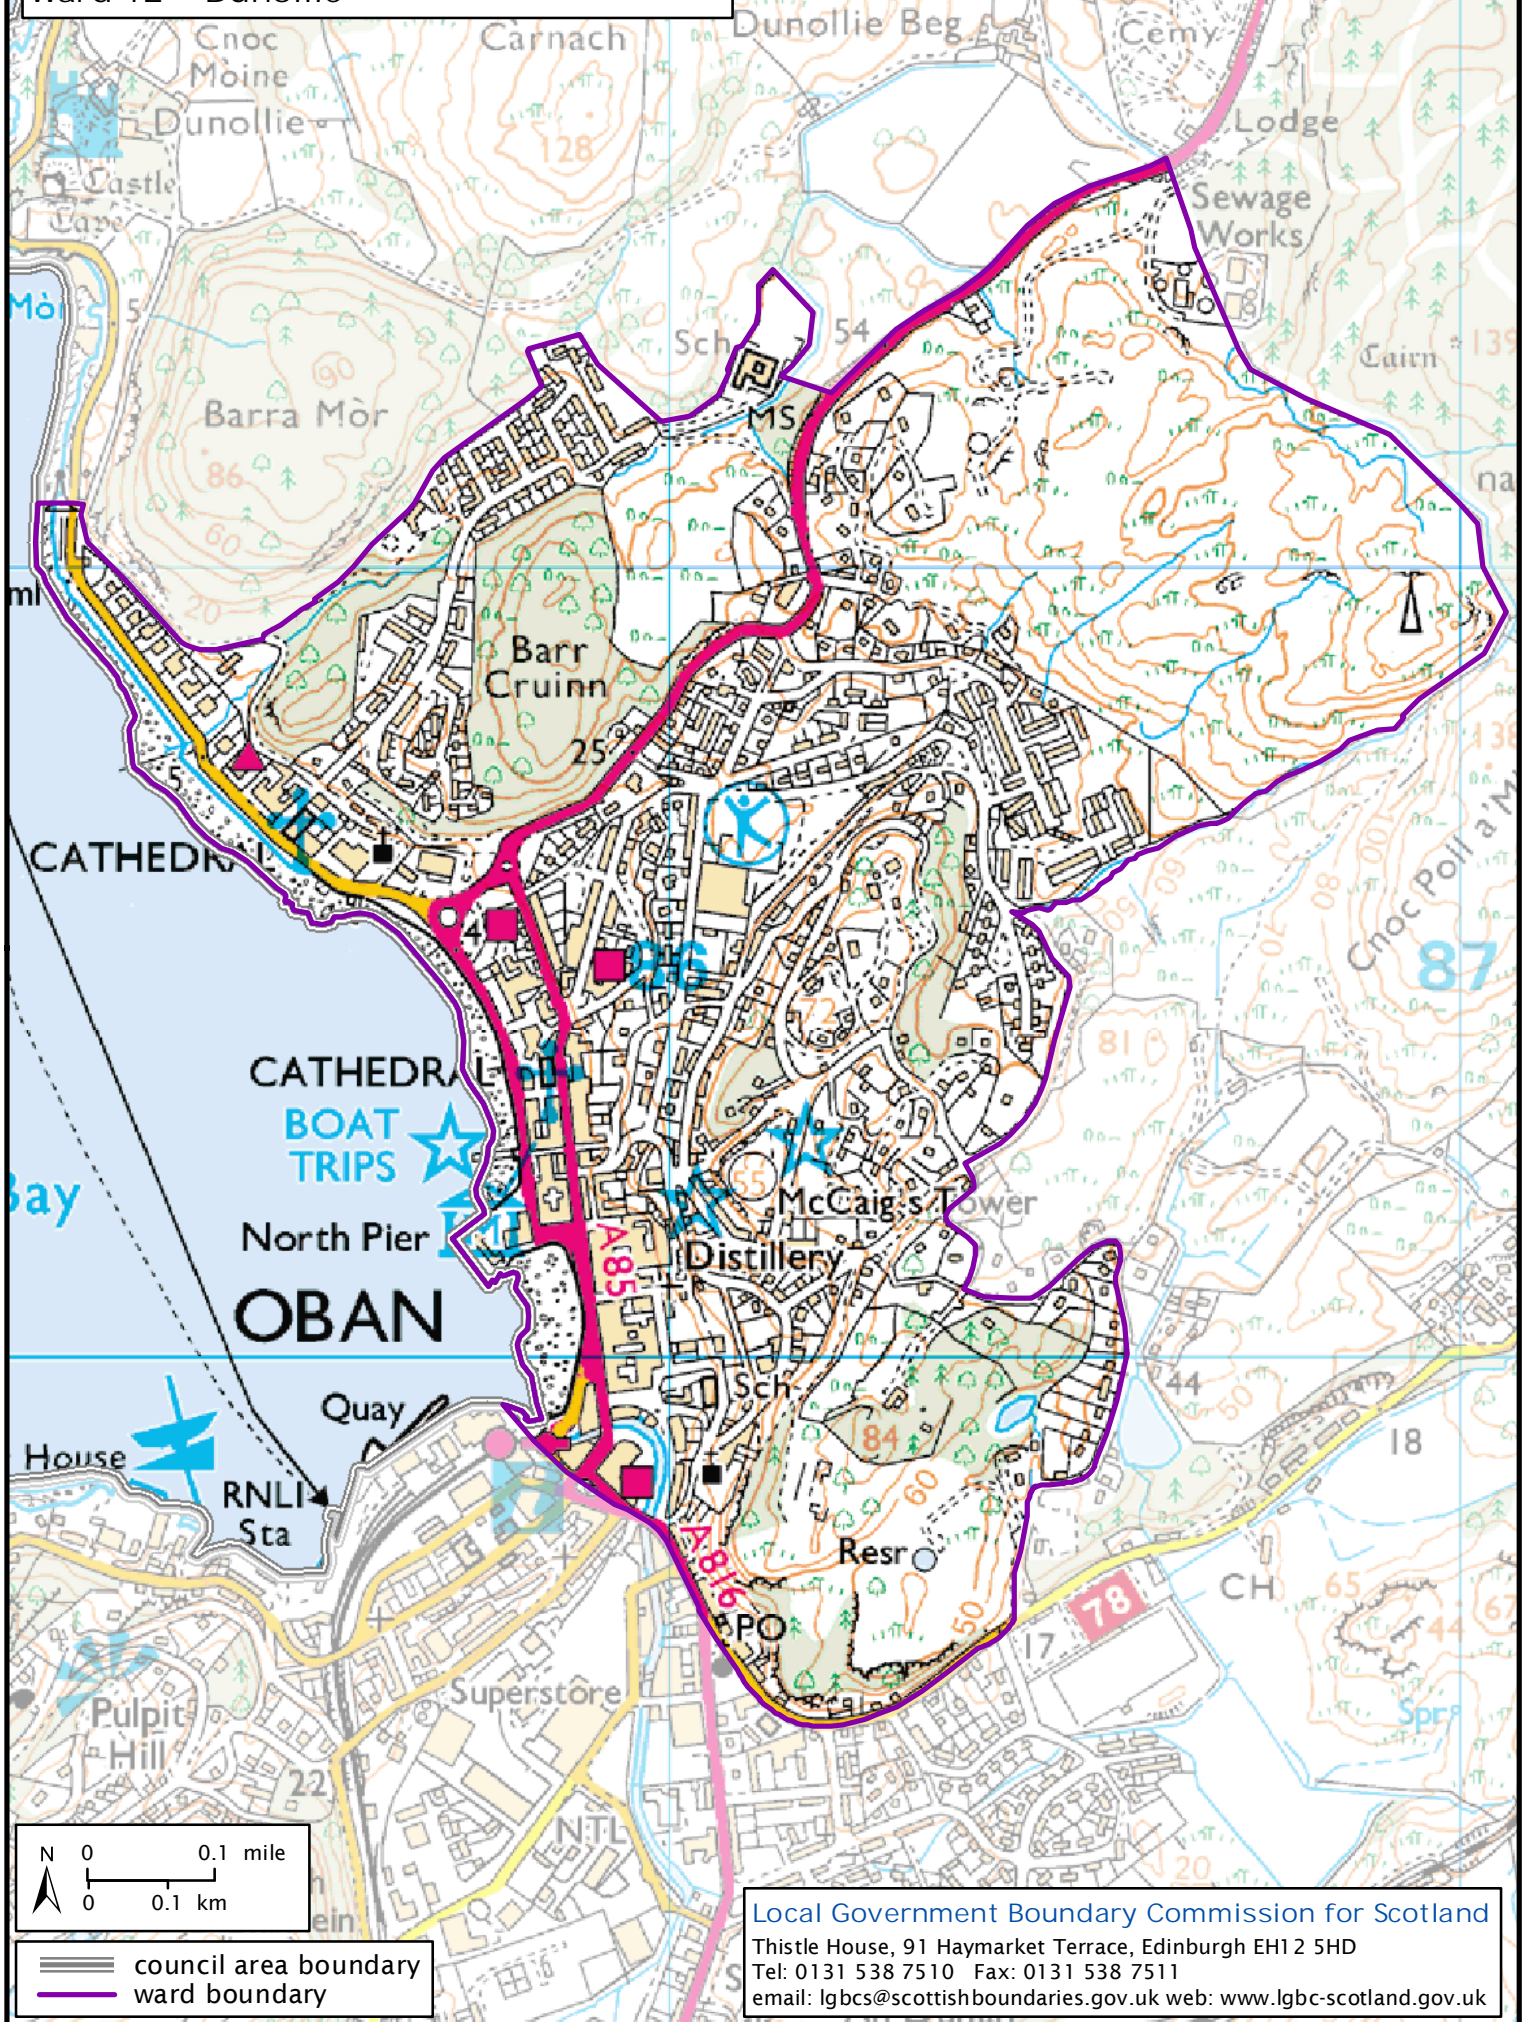

Formation electoral arrangements in 1995

Argyll and Bute council area

Ward 12 - Dunollie

This map shows the ward boundary against Ordnance Survey maps from 2011 rather than maps from when the ward boundary was decided.

Crown Copyright and database right 2011. All rights reserved. Ordnance Survey licence no. 100022179

— council area boundary
— ward boundary

Local Government Boundary Commission for Scotland
Thistle House, 91 Haymarket Terrace, Edinburgh EH1 2 5HD
Tel: 0131 538 7510 Fax: 0131 538 7511
email: lgbcscottishboundaries.gov.uk web: www.lgbc-scotland.gov.uk