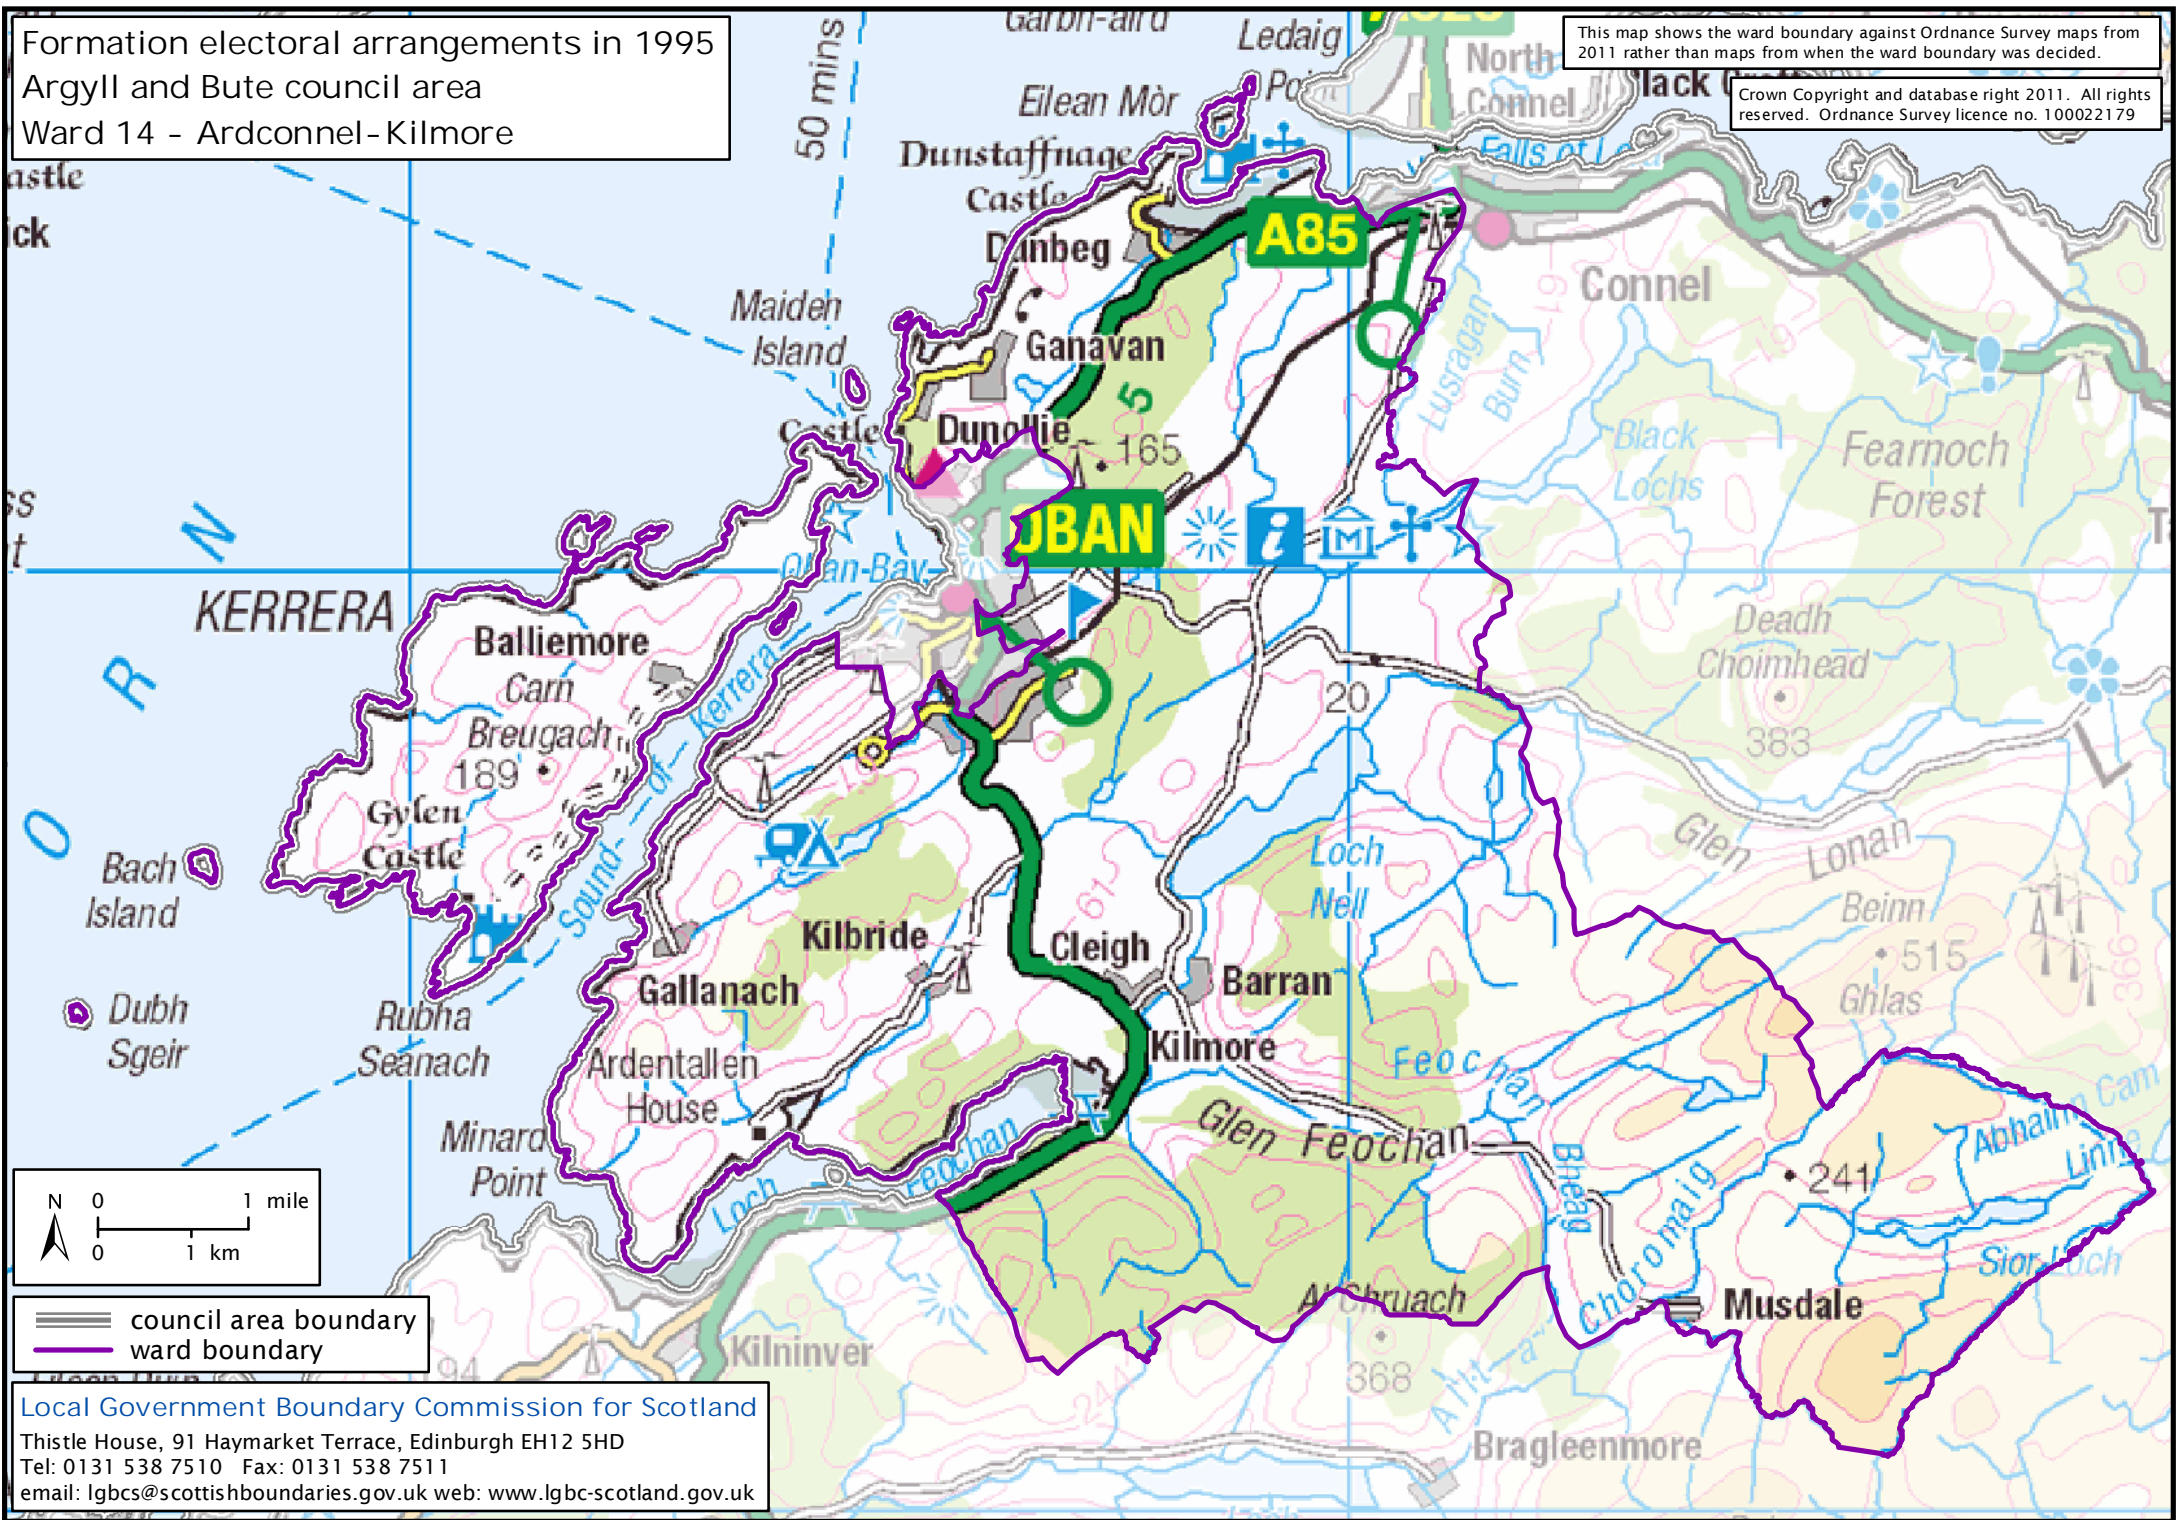

Formation electoral arrangements in 1995
 Argyll and Bute council area
 Ward 14 - Ardconnel-Kilmore

This map shows the ward boundary against Ordnance Survey maps from 2011 rather than maps from when the ward boundary was decided.

Crown Copyright and database right 2011. All rights reserved. Ordnance Survey licence no. 100022179

Local Government Boundary Commission for Scotland
 Thistle House, 91 Haymarket Terrace, Edinburgh EH12 5HD
 Tel: 0131 538 7510 Fax: 0131 538 7511
 email: lgbcscottishboundaries.gov.uk web: www.lgbc-scotland.gov.uk