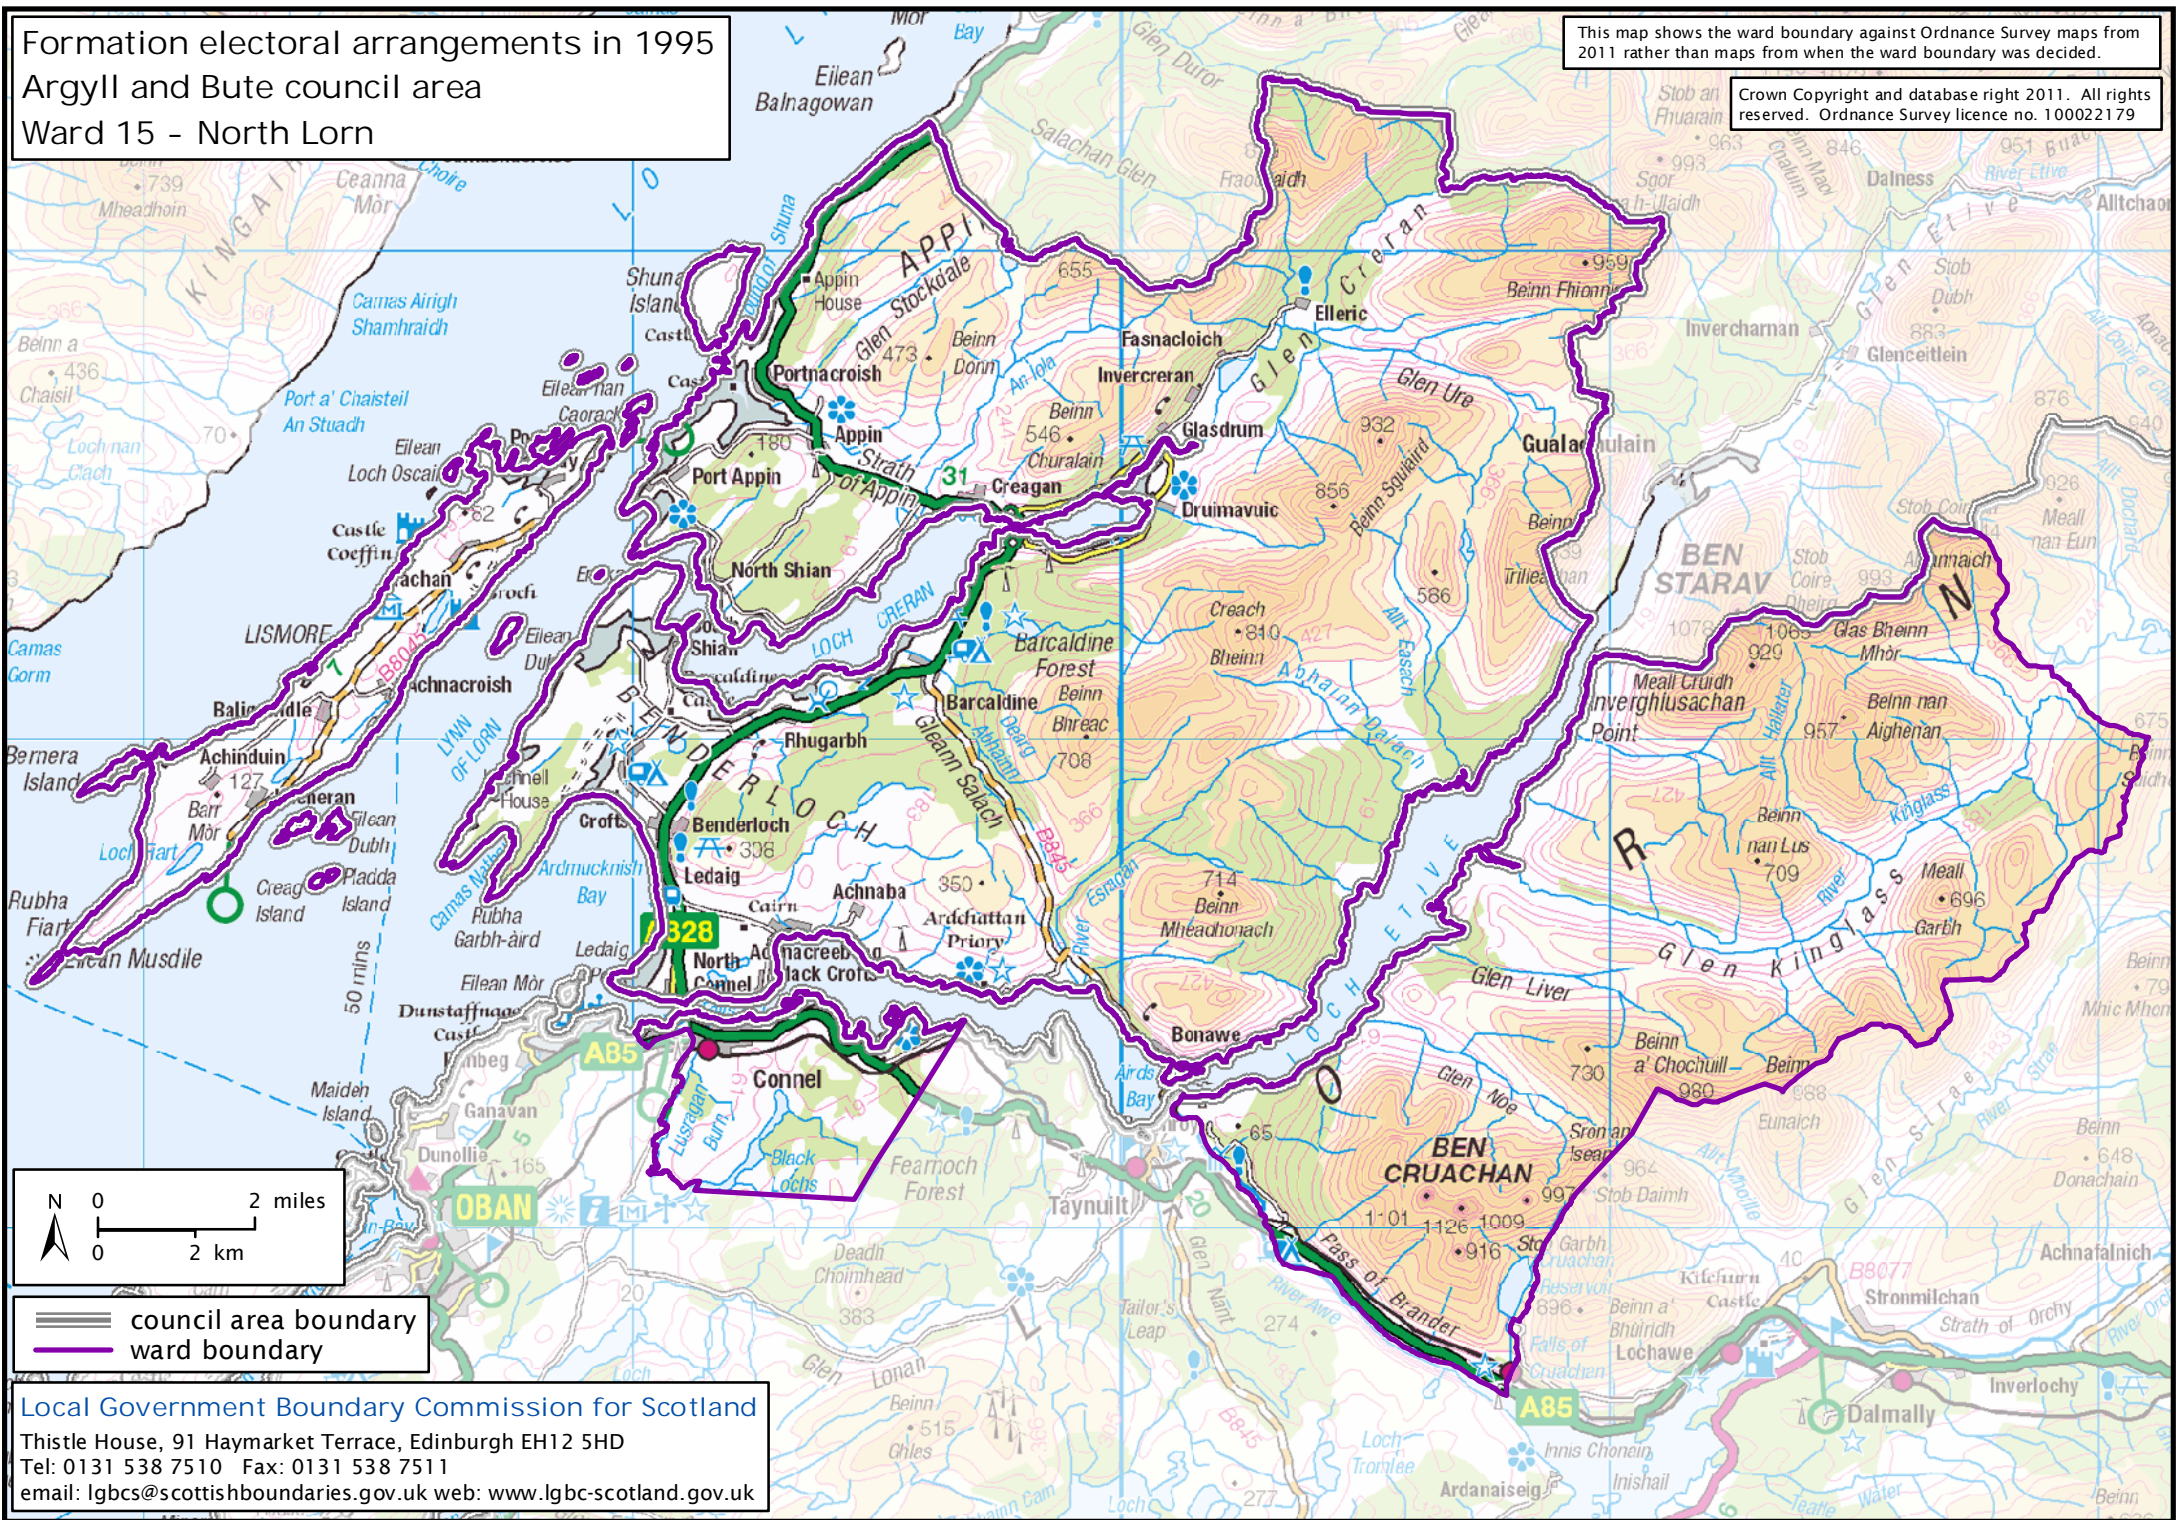

Formation electoral arrangements in 1995  
Argyll and Bute council area  
Ward 15 - North Lorn

This map shows the ward boundary against Ordnance Survey maps from 2011 rather than maps from when the ward boundary was decided.

Crown Copyright and database right 2011. All rights reserved. Ordnance Survey licence no. 100022179

council area boundary  
 ward boundary

Local Government Boundary Commission for Scotland  
 Thistle House, 91 Haymarket Terrace, Edinburgh EH12 5HD  
 Tel: 0131 538 7510 Fax: 0131 538 7511  
 email: [lgbc@scottishboundaries.gov.uk](mailto:lgbc@scottishboundaries.gov.uk) web: [www.lgbc-scotland.gov.uk](http://www.lgbc-scotland.gov.uk)