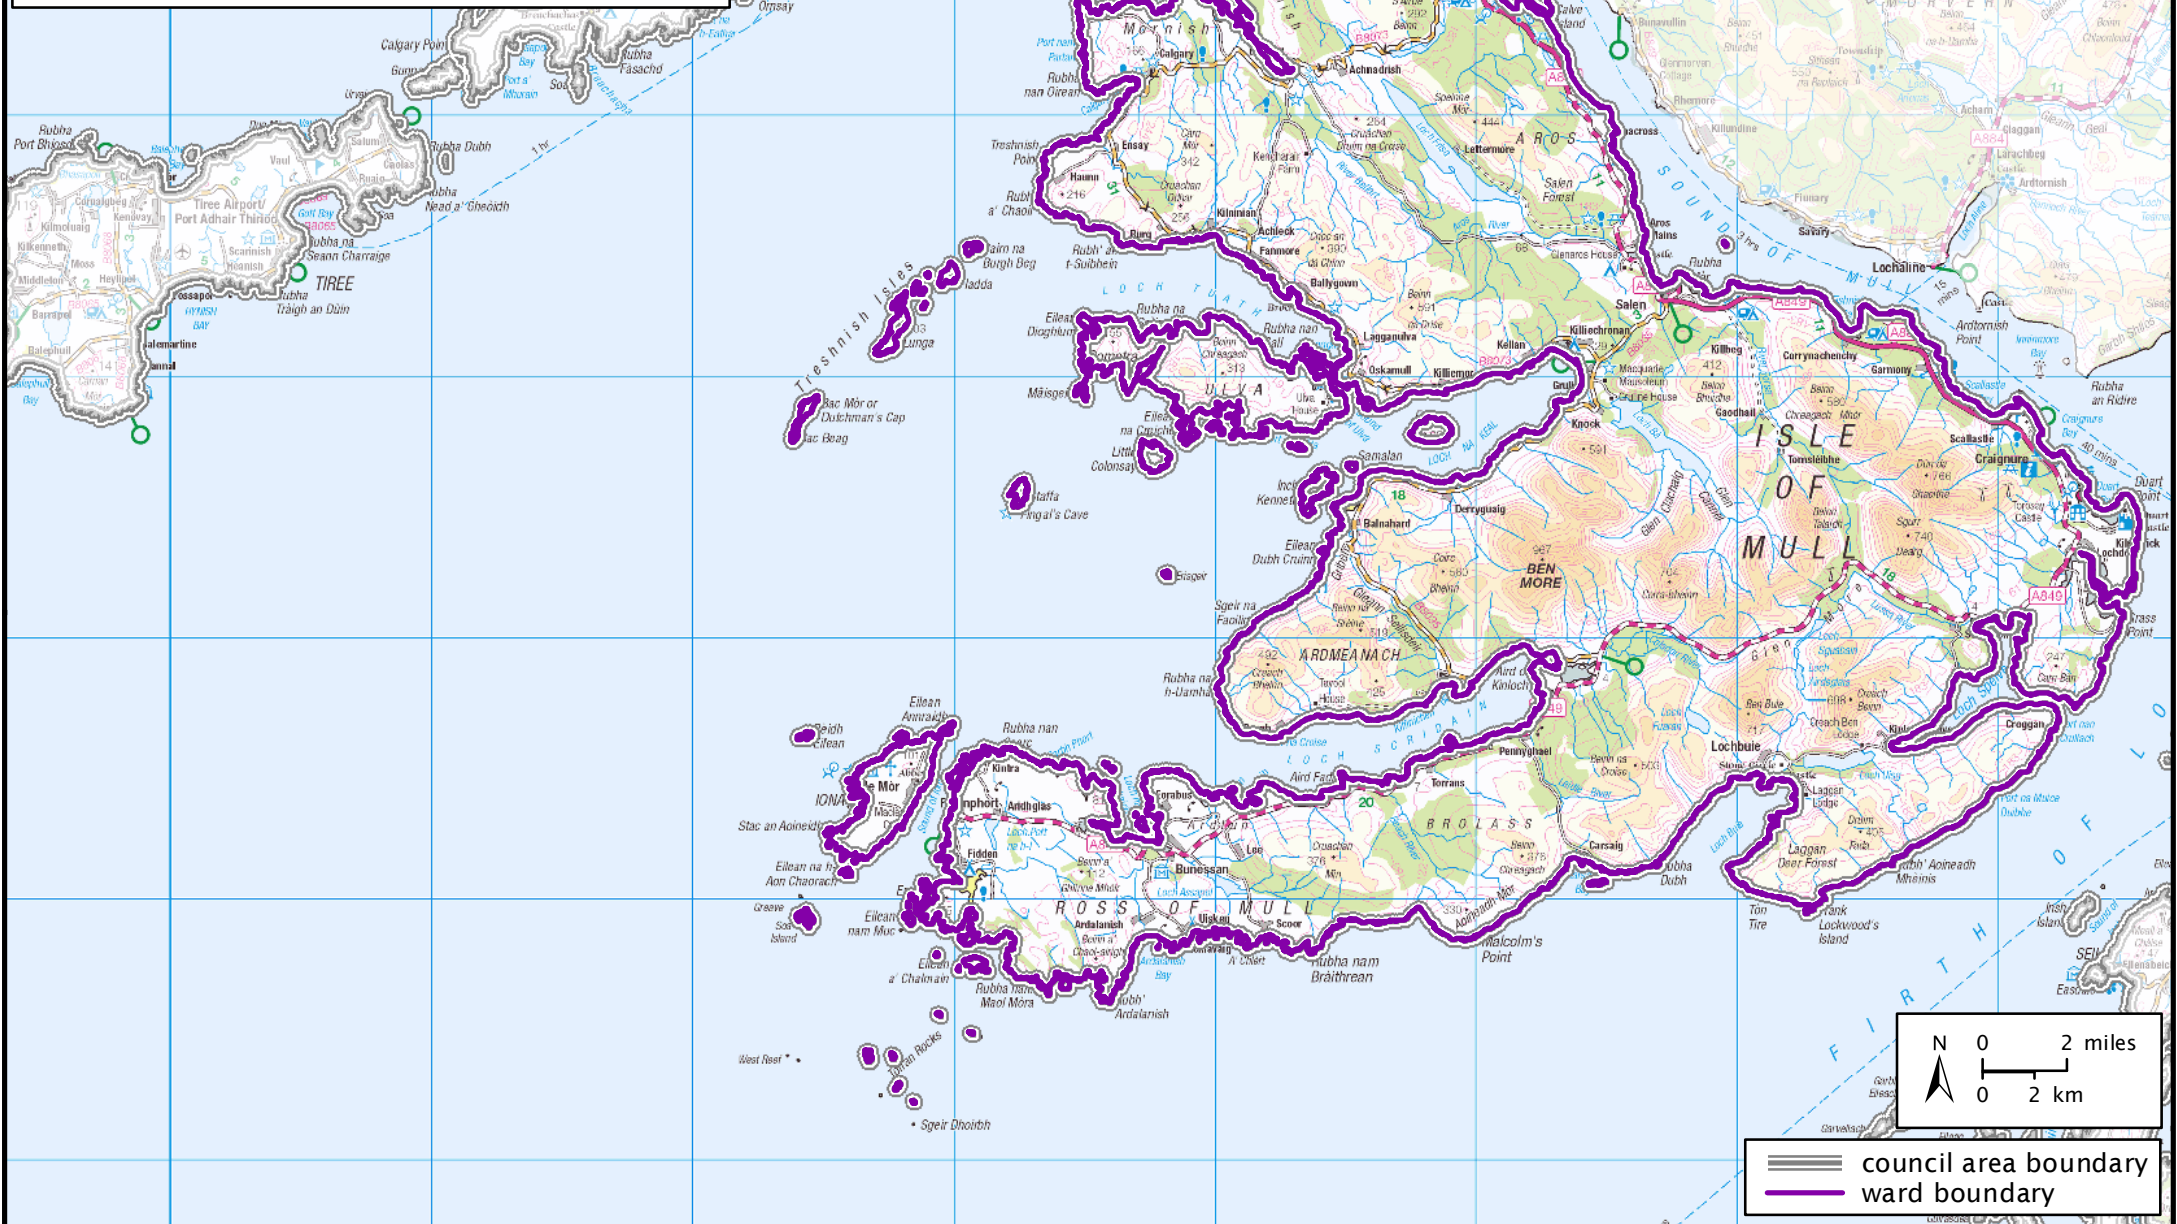

Formation electoral arrangements in 1995  
Argyll and Bute council area  
Ward 16 - Mull

This map shows the ward boundary against Ordnance Survey maps from 2011 rather than maps from when the ward boundary was decided.

Crown Copyright and database right 2011. All rights reserved. Ordnance Survey licence no. 100022179

==== council area boundary  
 ——— ward boundary

Local Government Boundary Commission for Scotland  
 Thistle House, 91 Haymarket Terrace, Edinburgh EH12 5HD  
 Tel: 0131 538 7510 Fax: 0131 538 7511  
 email: lgbc@scottishboundaries.gov.uk web: www.lgbc-scotland.gov.uk