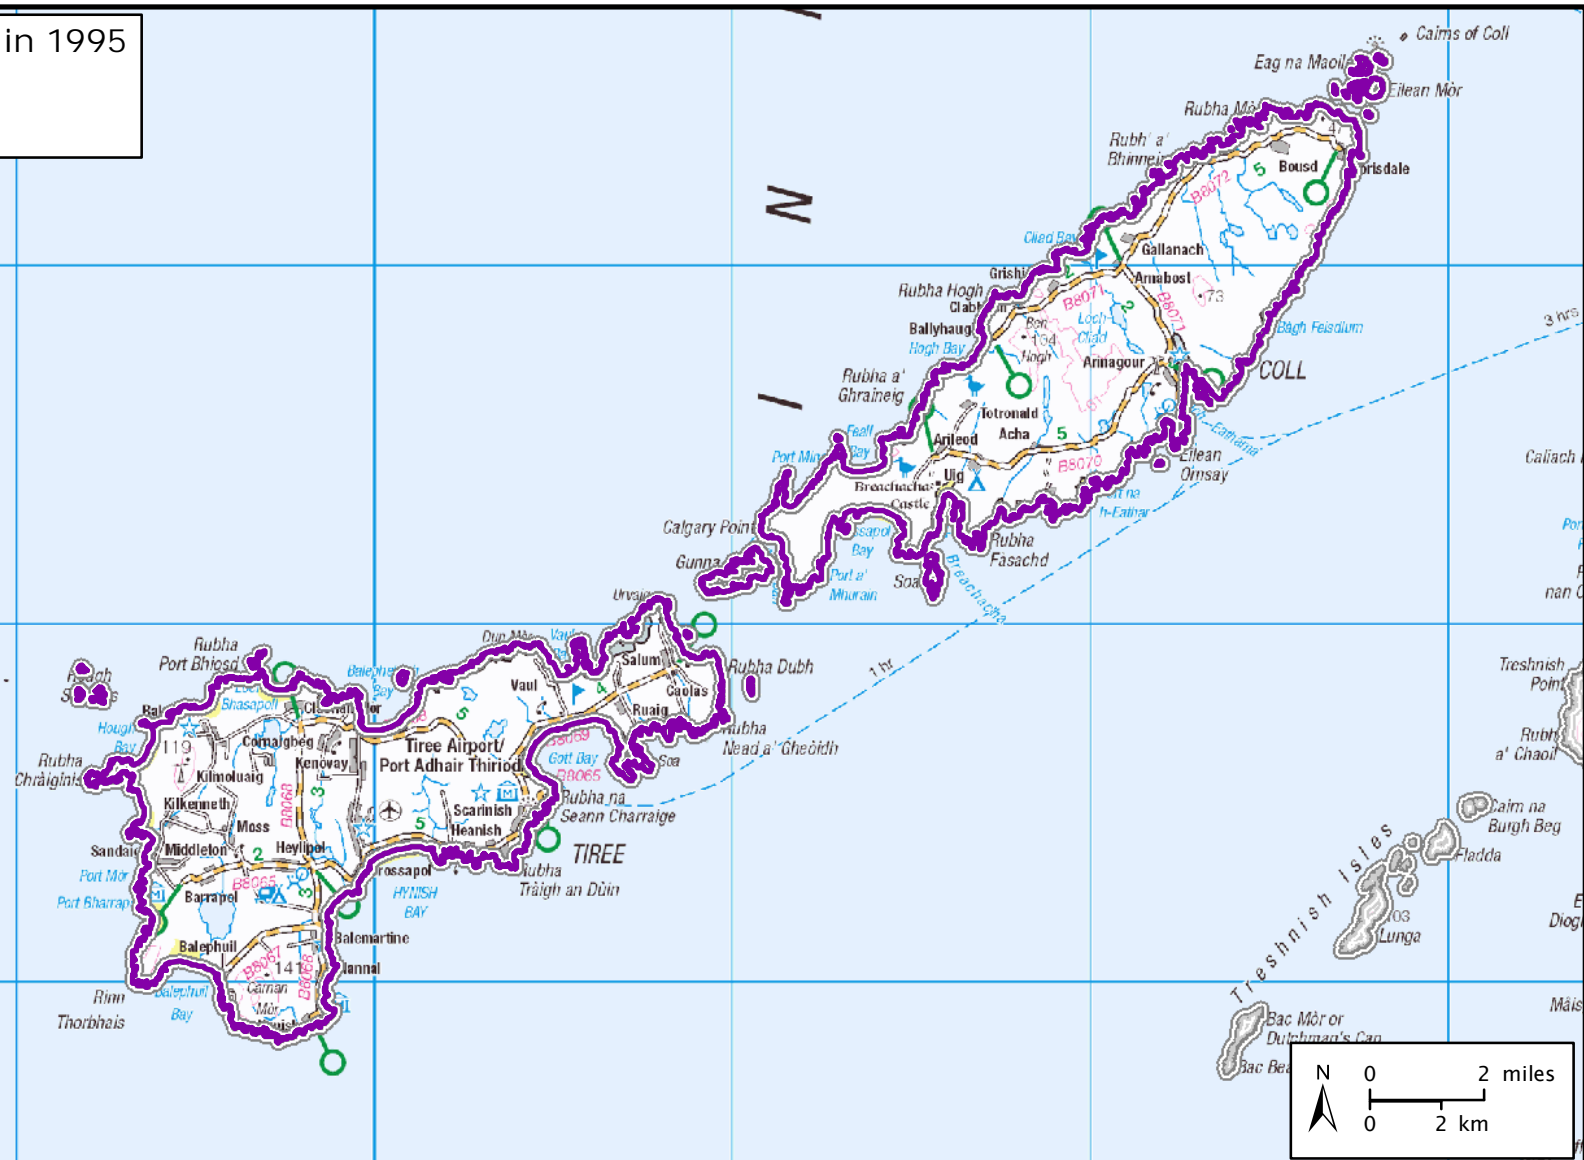

Formation electoral arrangements in 1995  
Argyll and Bute council area  
Ward 17 - Tiree and Coll

 council area boundary  
 ward boundary

Crown Copyright and database right 2011. All rights reserved. Ordnance Survey licence no. 100022179

This map shows the ward boundary against Ordnance Survey maps from 2011 rather than maps from when the ward boundary was decided.

**Local Government Boundary Commission for Scotland**  
 Thistle House, 91 Haymarket Terrace, Edinburgh EH12 5HD  
 Tel: 0131 538 7510 Fax: 0131 538 7511  
 email: [lgbcscottishboundaries.gov.uk](mailto:lgbcscottishboundaries.gov.uk) web: [www.lgbc-scotland.gov.uk](http://www.lgbc-scotland.gov.uk)