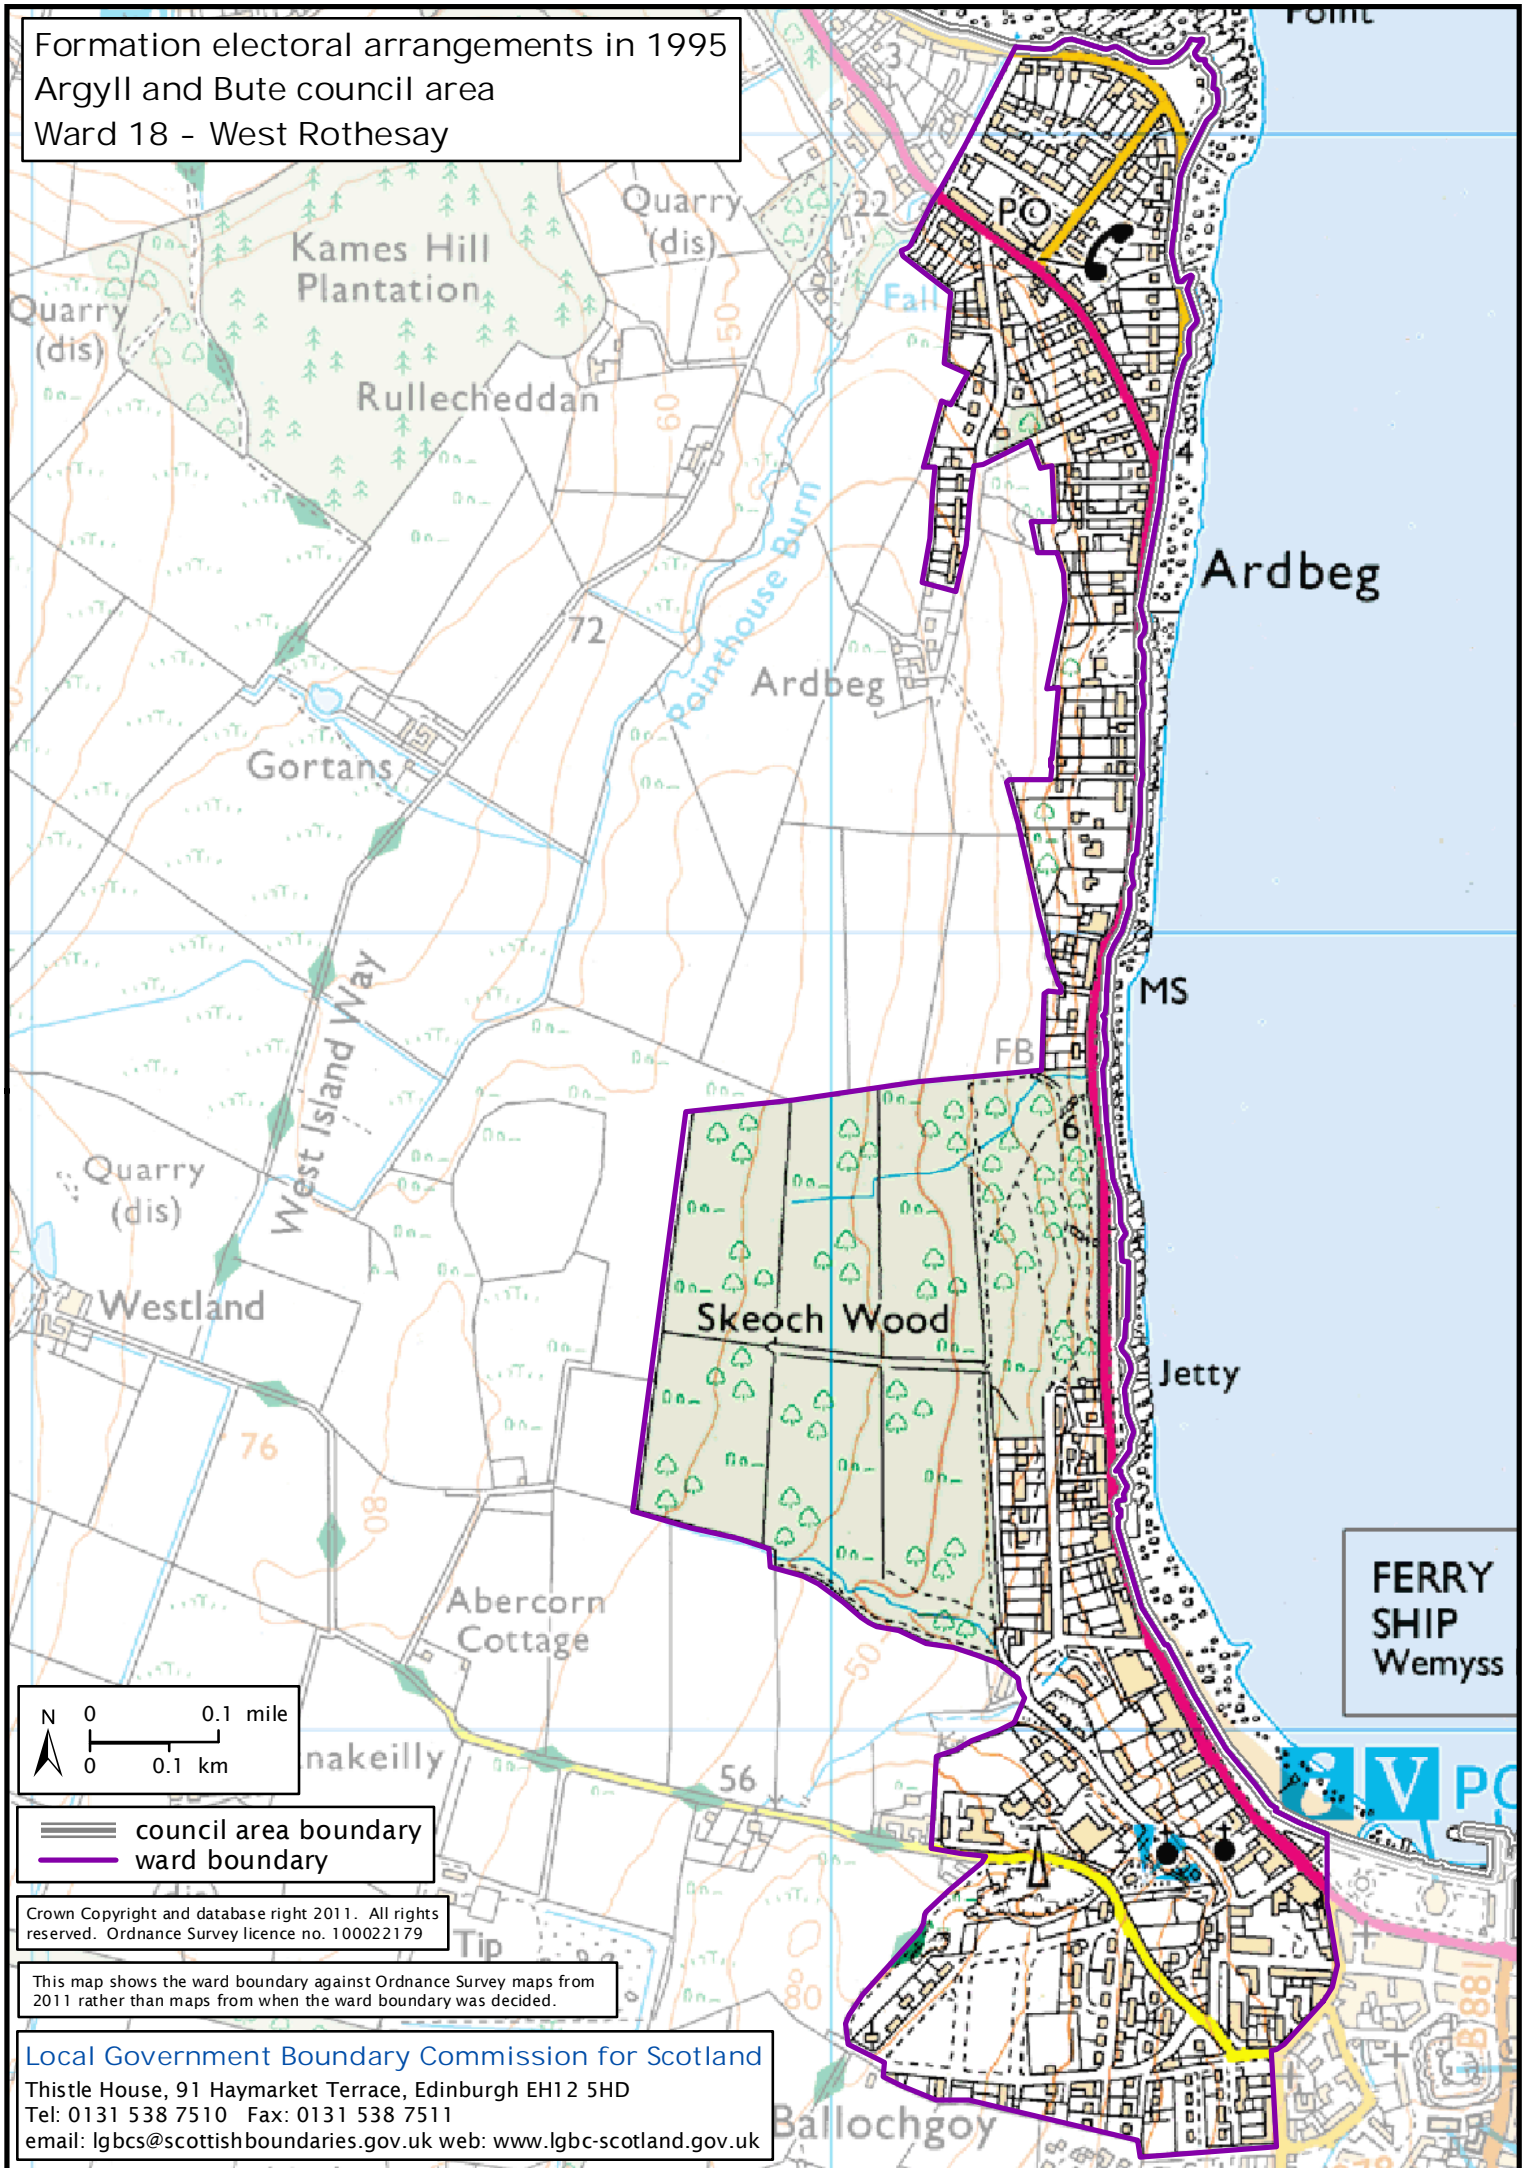

Formation electoral arrangements in 1995  
Argyll and Bute council area  
Ward 18 - West Rothesay

 council area boundary  
 ward boundary

Crown Copyright and database right 2011. All rights reserved. Ordnance Survey licence no. 100022179

This map shows the ward boundary against Ordnance Survey maps from 2011 rather than maps from when the ward boundary was decided.

**Local Government Boundary Commission for Scotland**  
 Thistle House, 91 Haymarket Terrace, Edinburgh EH12 5HD  
 Tel: 0131 538 7510 Fax: 0131 538 7511  
 email: lgbcsc@scottishboundaries.gov.uk web: www.lgbc-scotland.gov.uk