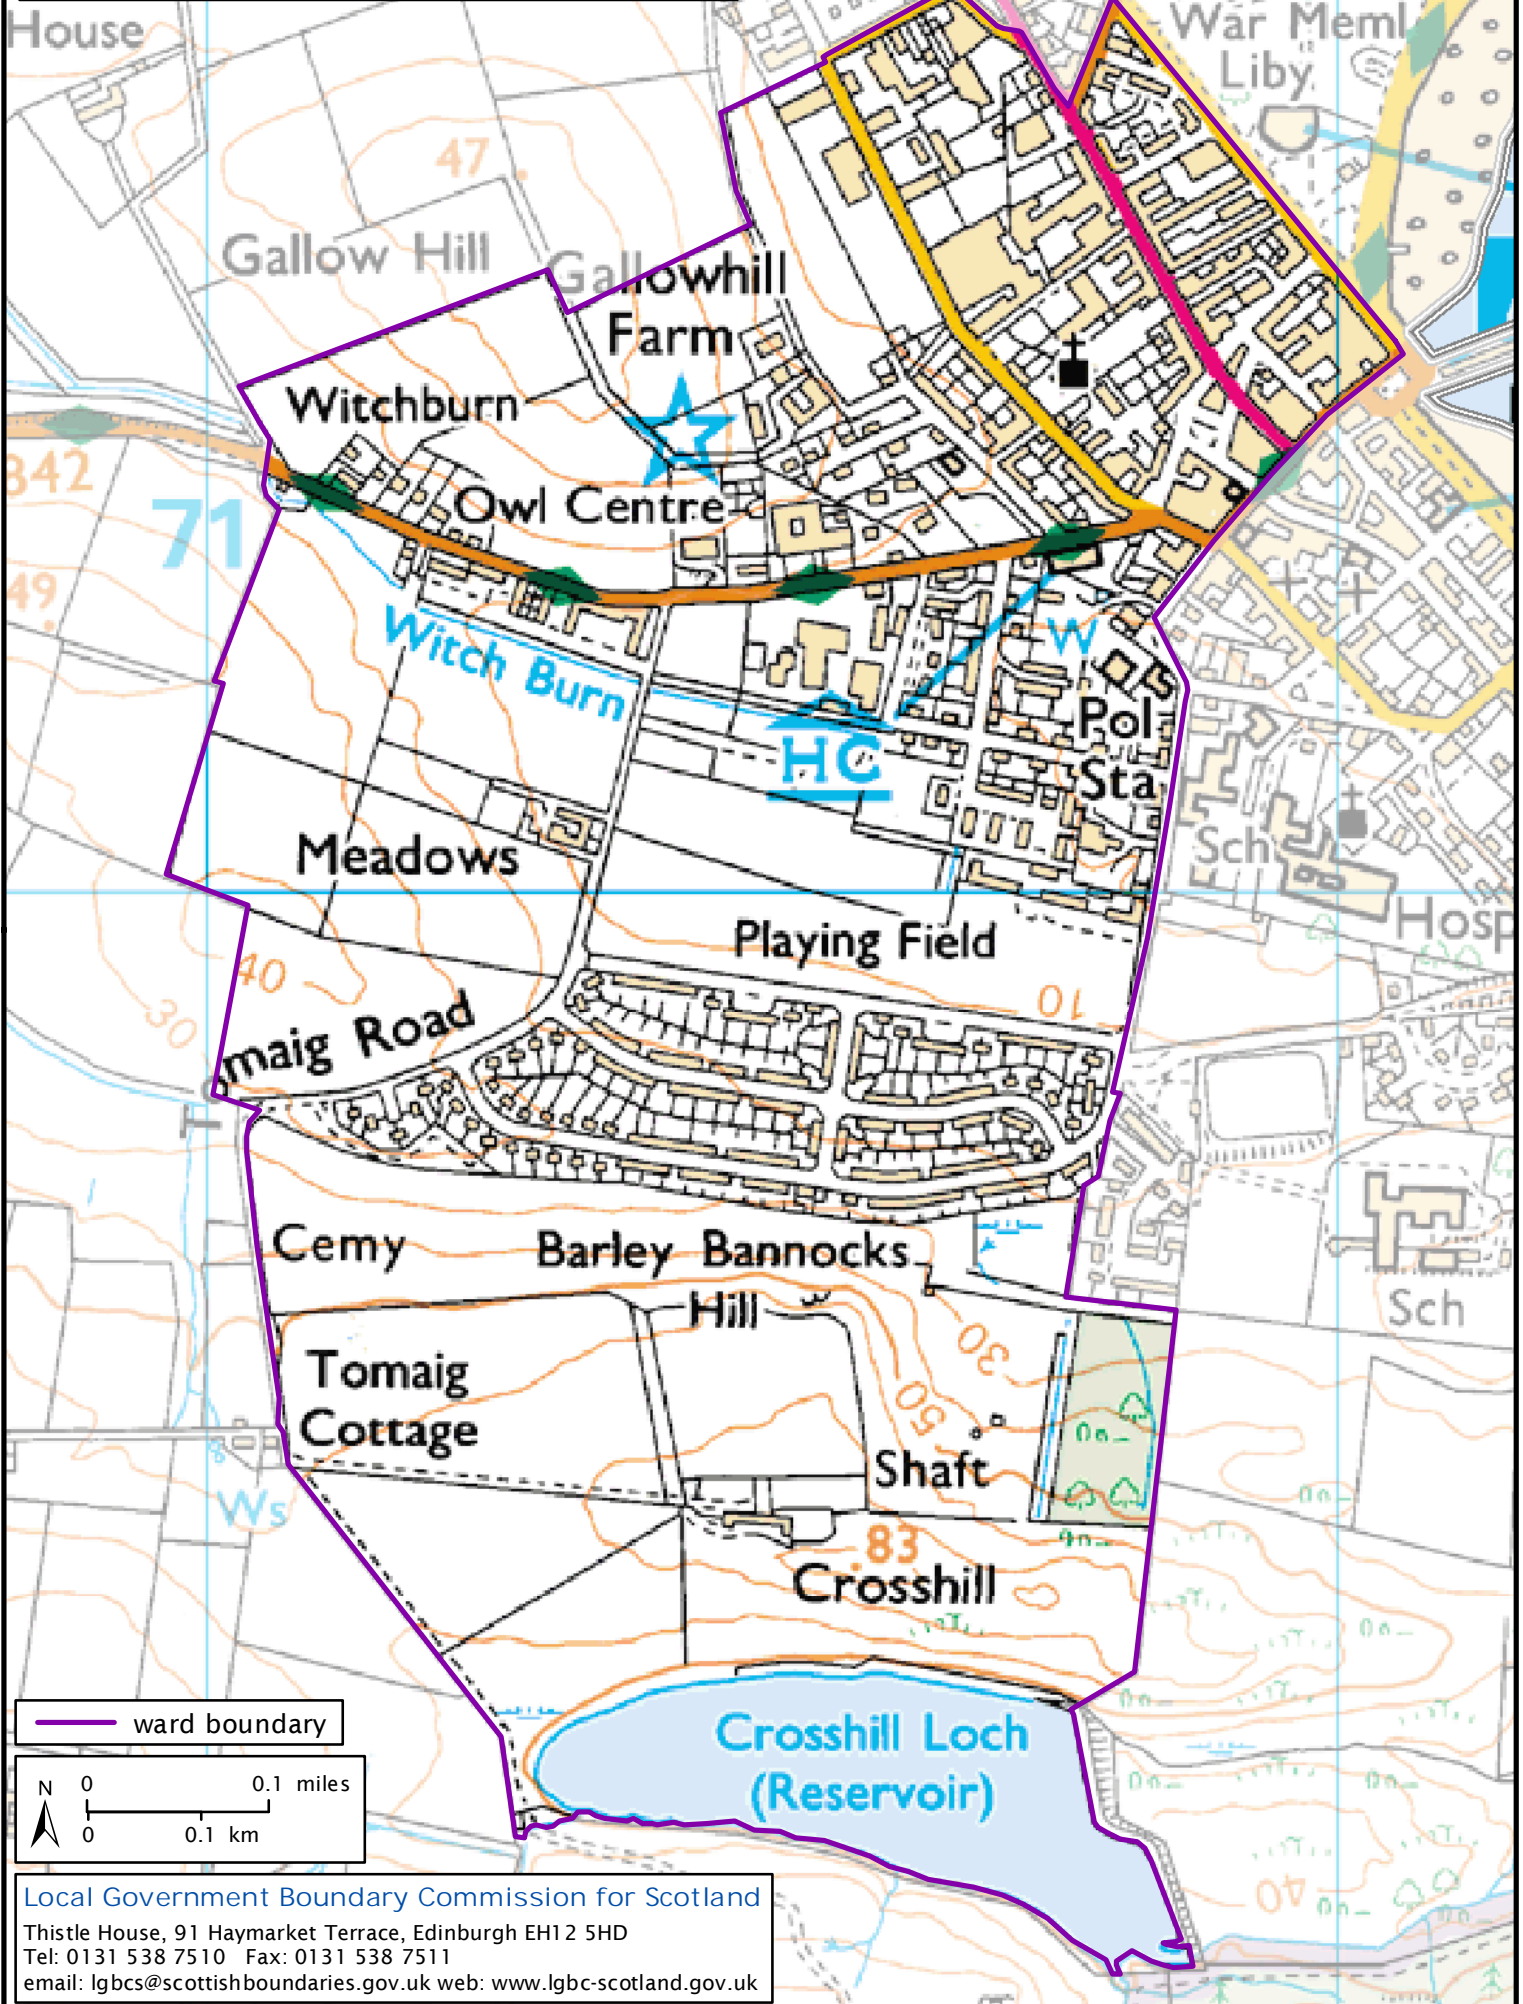

Formation electoral arrangements in 1995
Argyll and Bute council area
Ward 2 - Kilkerran

This map shows the ward boundary against Ordnance Survey maps from 2011 rather than maps from when the ward boundary was decided.

Crown Copyright and database right 2011. All rights reserved. Ordnance Survey licence no. 100022179

— ward boundary

Local Government Boundary Commission for Scotland
Thistle House, 91 Haymarket Terrace, Edinburgh EH12 5HD
Tel: 0131 538 7510 Fax: 0131 538 7511
email: lgbc@scottishboundaries.gov.uk web: www.lgbc-scotland.gov.uk