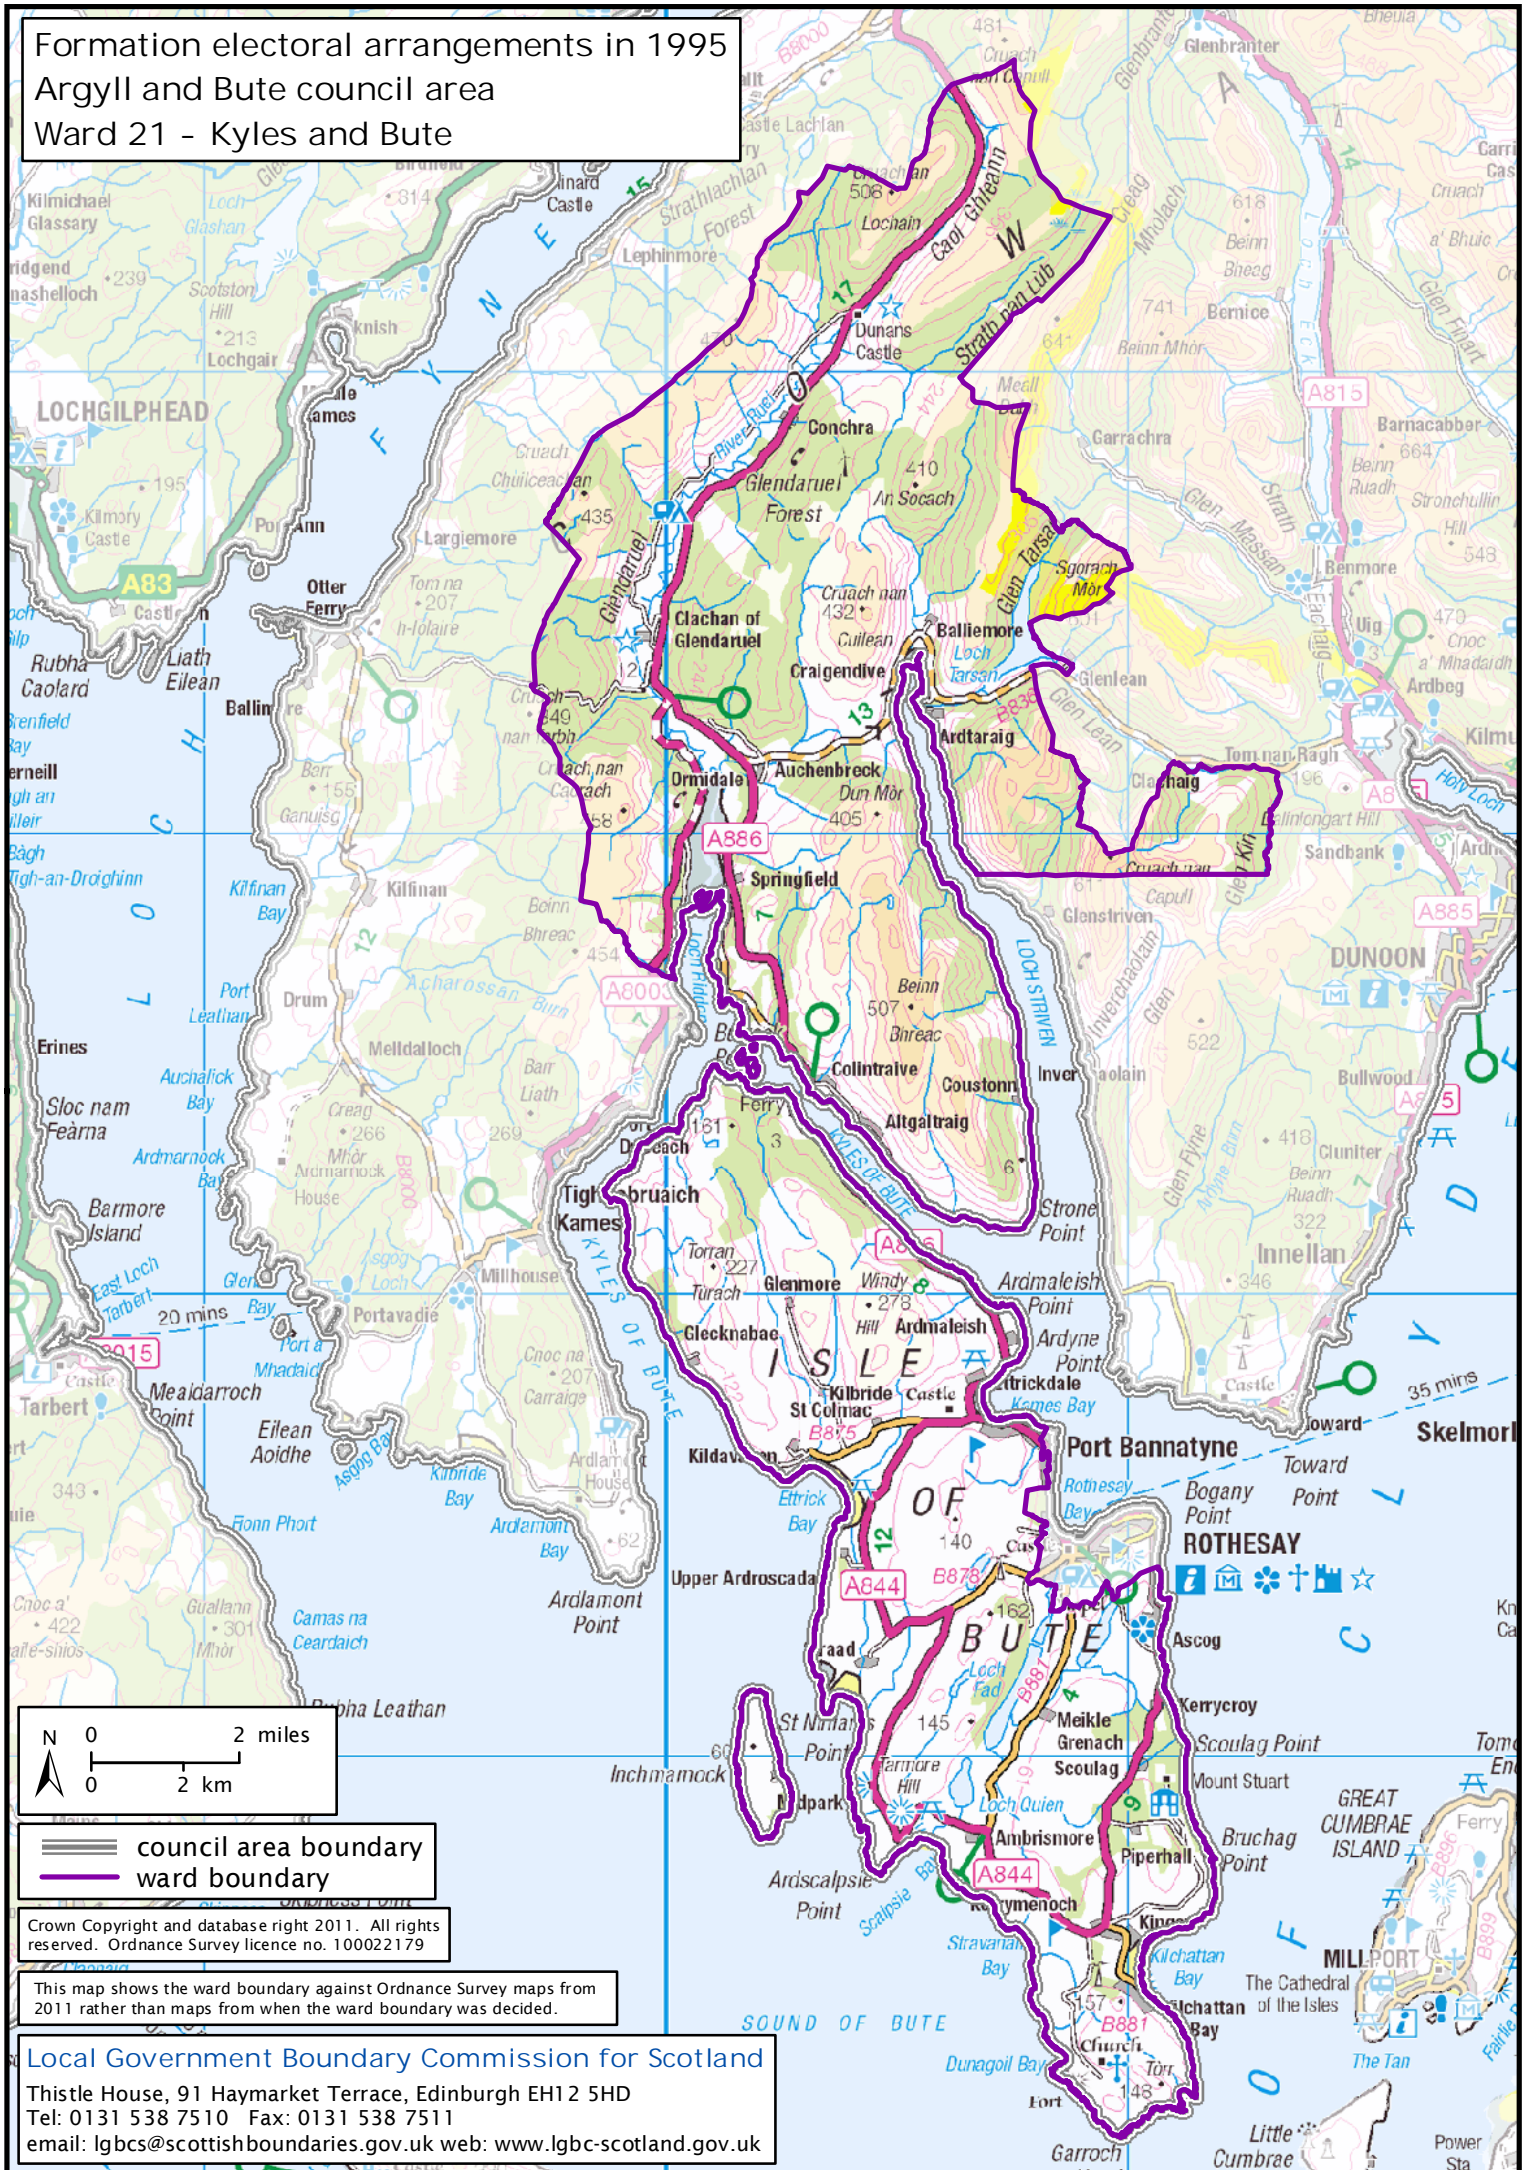

Formation electoral arrangements in 1995
Argyll and Bute council area
Ward 21 - Kyles and Bute

— council area boundary
— ward boundary

Crown Copyright and database right 2011. All rights reserved. Ordnance Survey licence no. 100022179

This map shows the ward boundary against Ordnance Survey maps from 2011 rather than maps from when the ward boundary was decided.

Local Government Boundary Commission for Scotland
Thistle House, 91 Haymarket Terrace, Edinburgh EH1 2 5HD
Tel: 0131 538 7510 Fax: 0131 538 7511
email: lgbc@scottishboundaries.gov.uk web: www.lgbc-scotland.gov.uk