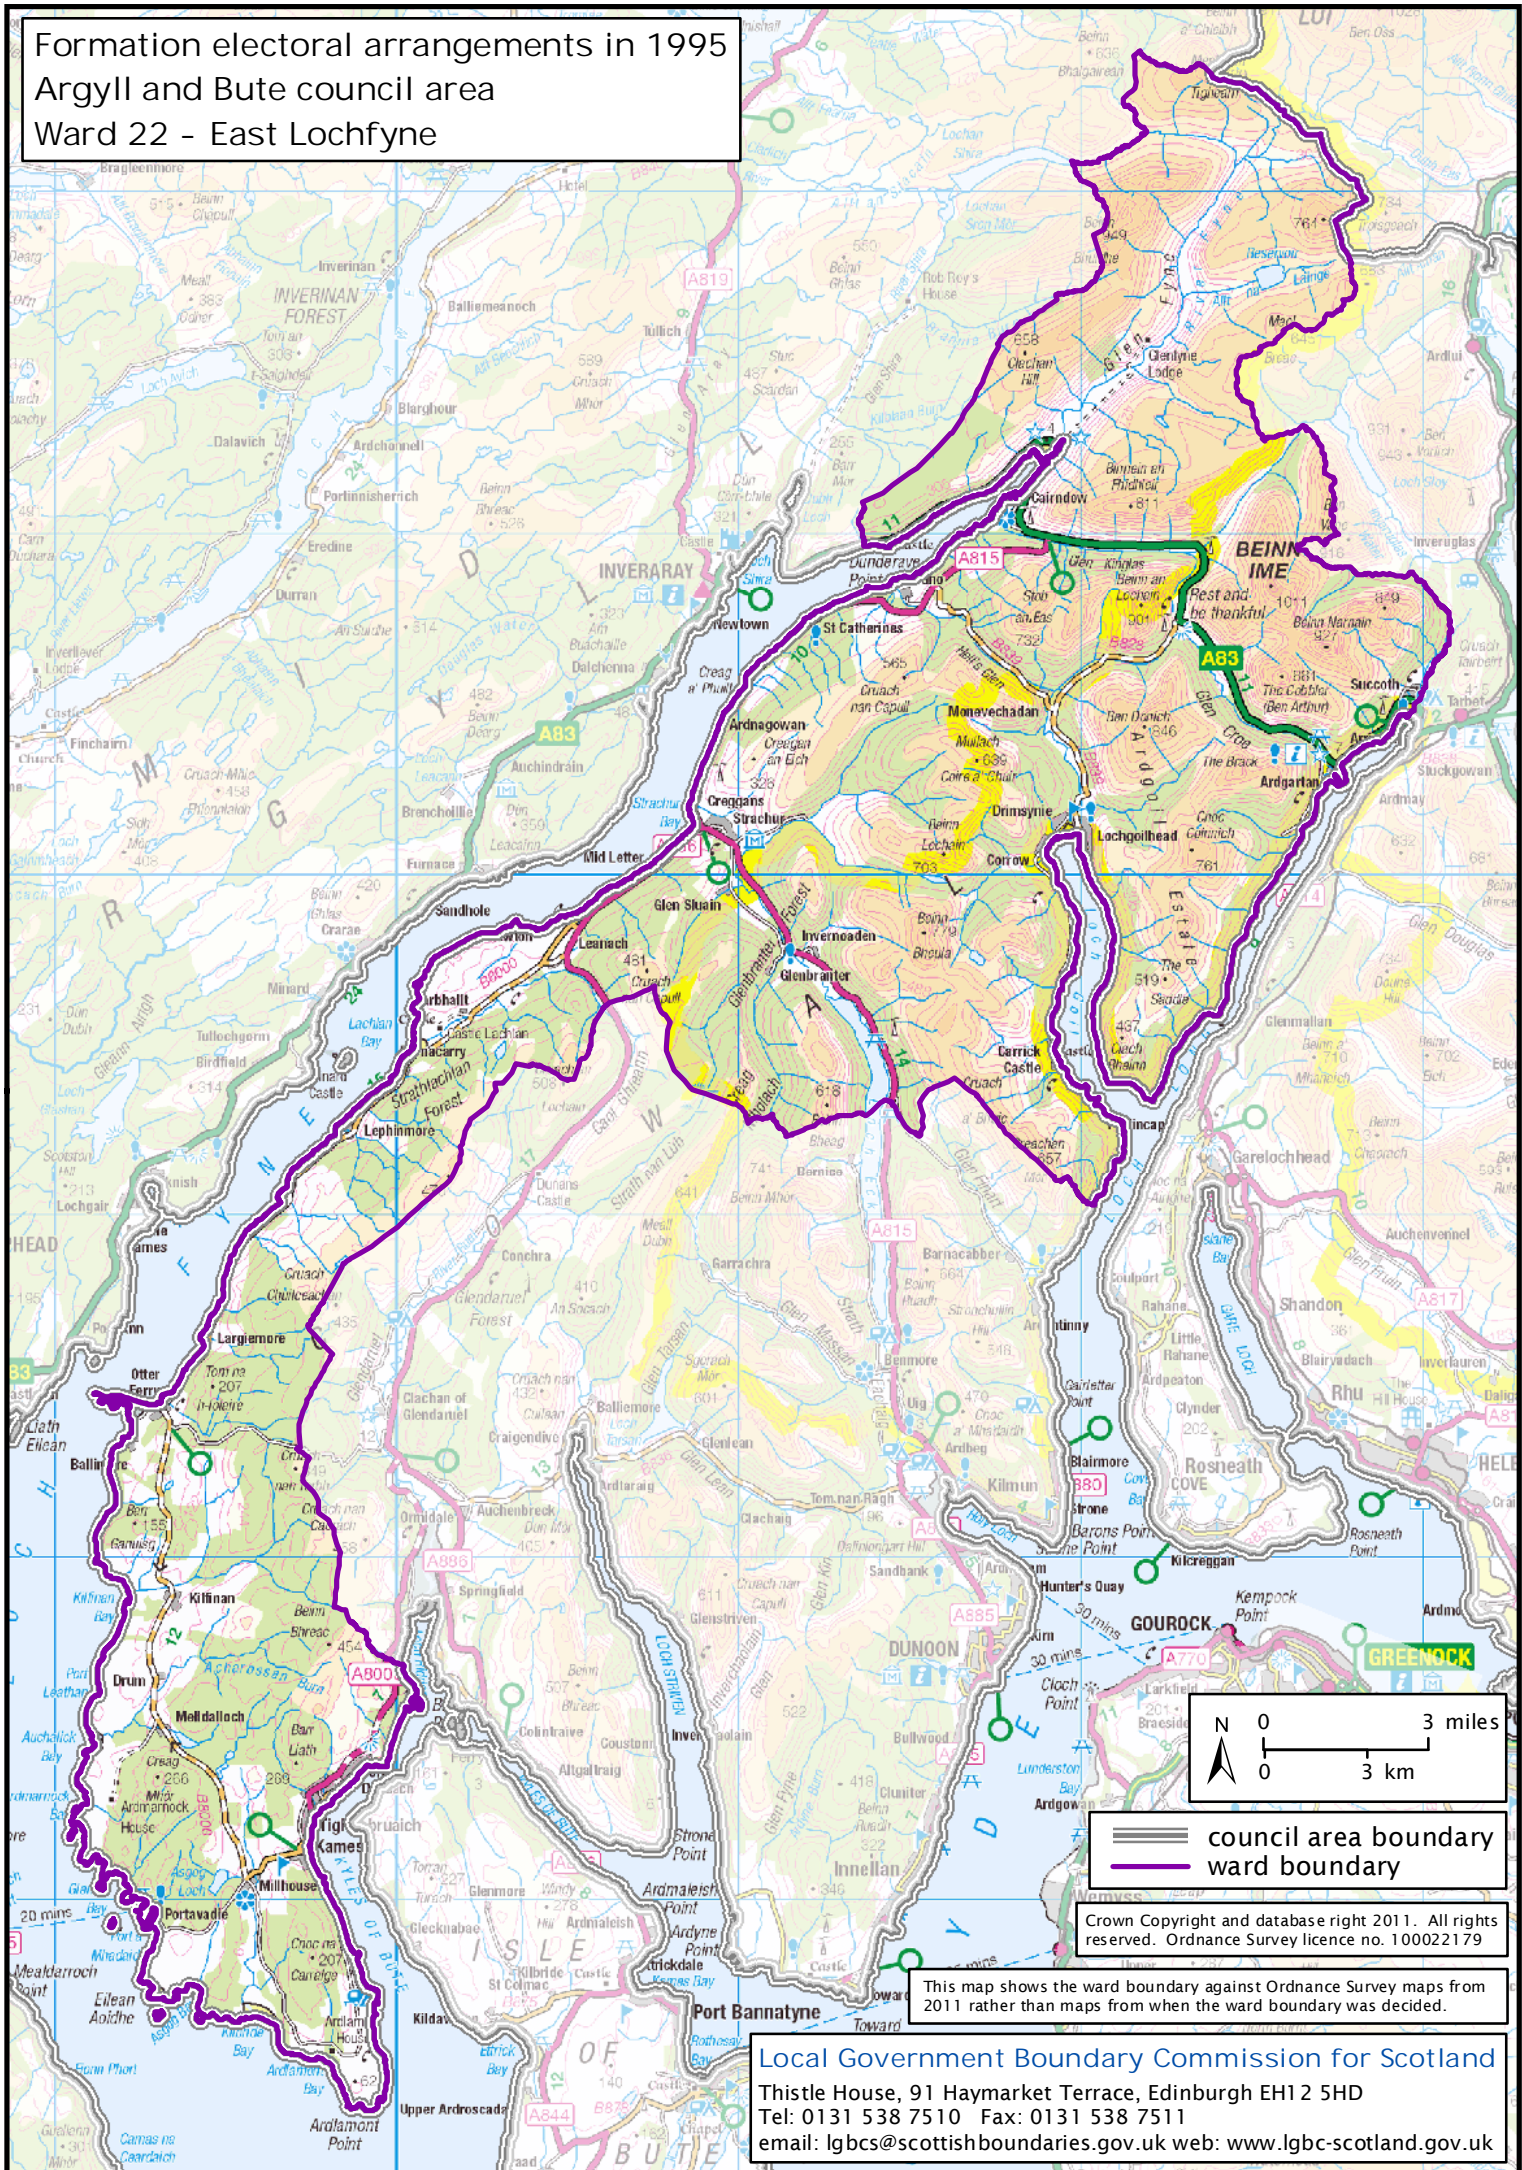

Formation electoral arrangements in 1995
Argyll and Bute council area
Ward 22 - East Lochfyne

Crown Copyright and database right 2011. All rights reserved. Ordnance Survey licence no. 100022179

This map shows the ward boundary against Ordnance Survey maps from 2011 rather than maps from when the ward boundary was decided.

Local Government Boundary Commission for Scotland
Thistle House, 91 Haymarket Terrace, Edinburgh EH1 2 HD
Tel: 0131 538 7510 Fax: 0131 538 7511
email: lgbc@scottishboundaries.gov.uk web: www.lgbc-scotland.gov.uk