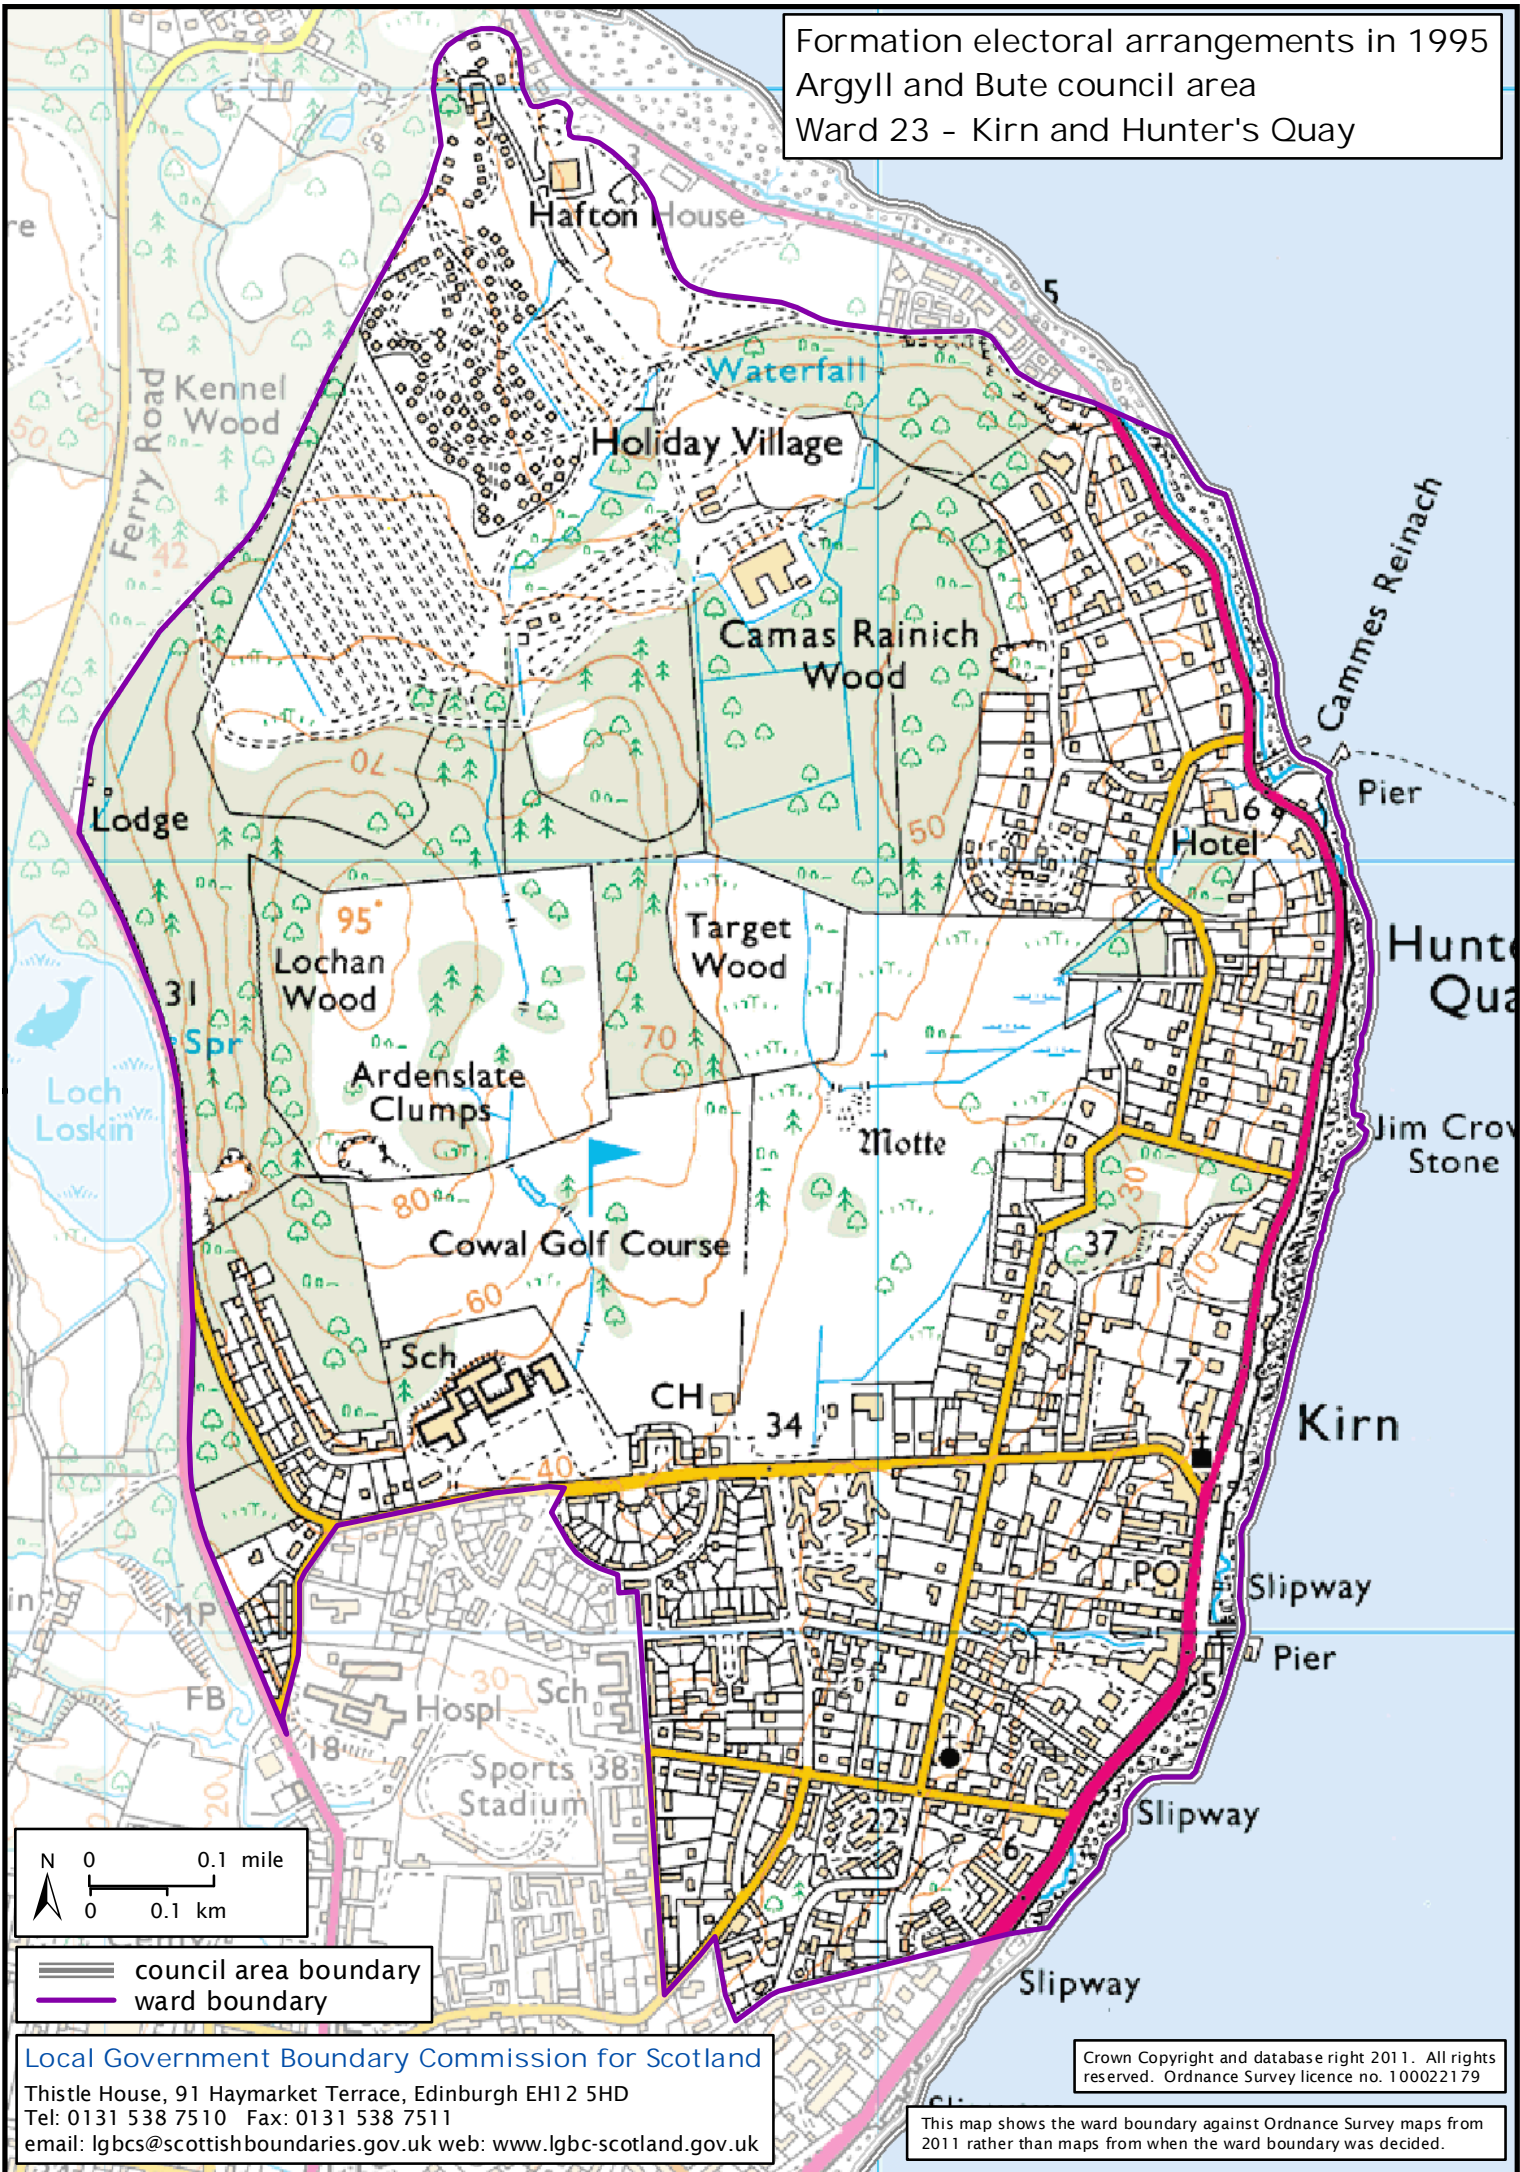

Formation electoral arrangements in 1995
 Argyll and Bute council area
 Ward 23 - Kirn and Hunter's Quay

Local Government Boundary Commission for Scotland
 Thistle House, 91 Haymarket Terrace, Edinburgh EH1 2 5HD
 Tel: 0131 538 7510 Fax: 0131 538 7511
 email: lgbcscottishboundaries.gov.uk web: www.lgbc-scotland.gov.uk

Crown Copyright and database right 2011. All rights reserved. Ordnance Survey licence no. 100022179

This map shows the ward boundary against Ordnance Survey maps from 2011 rather than maps from when the ward boundary was decided.