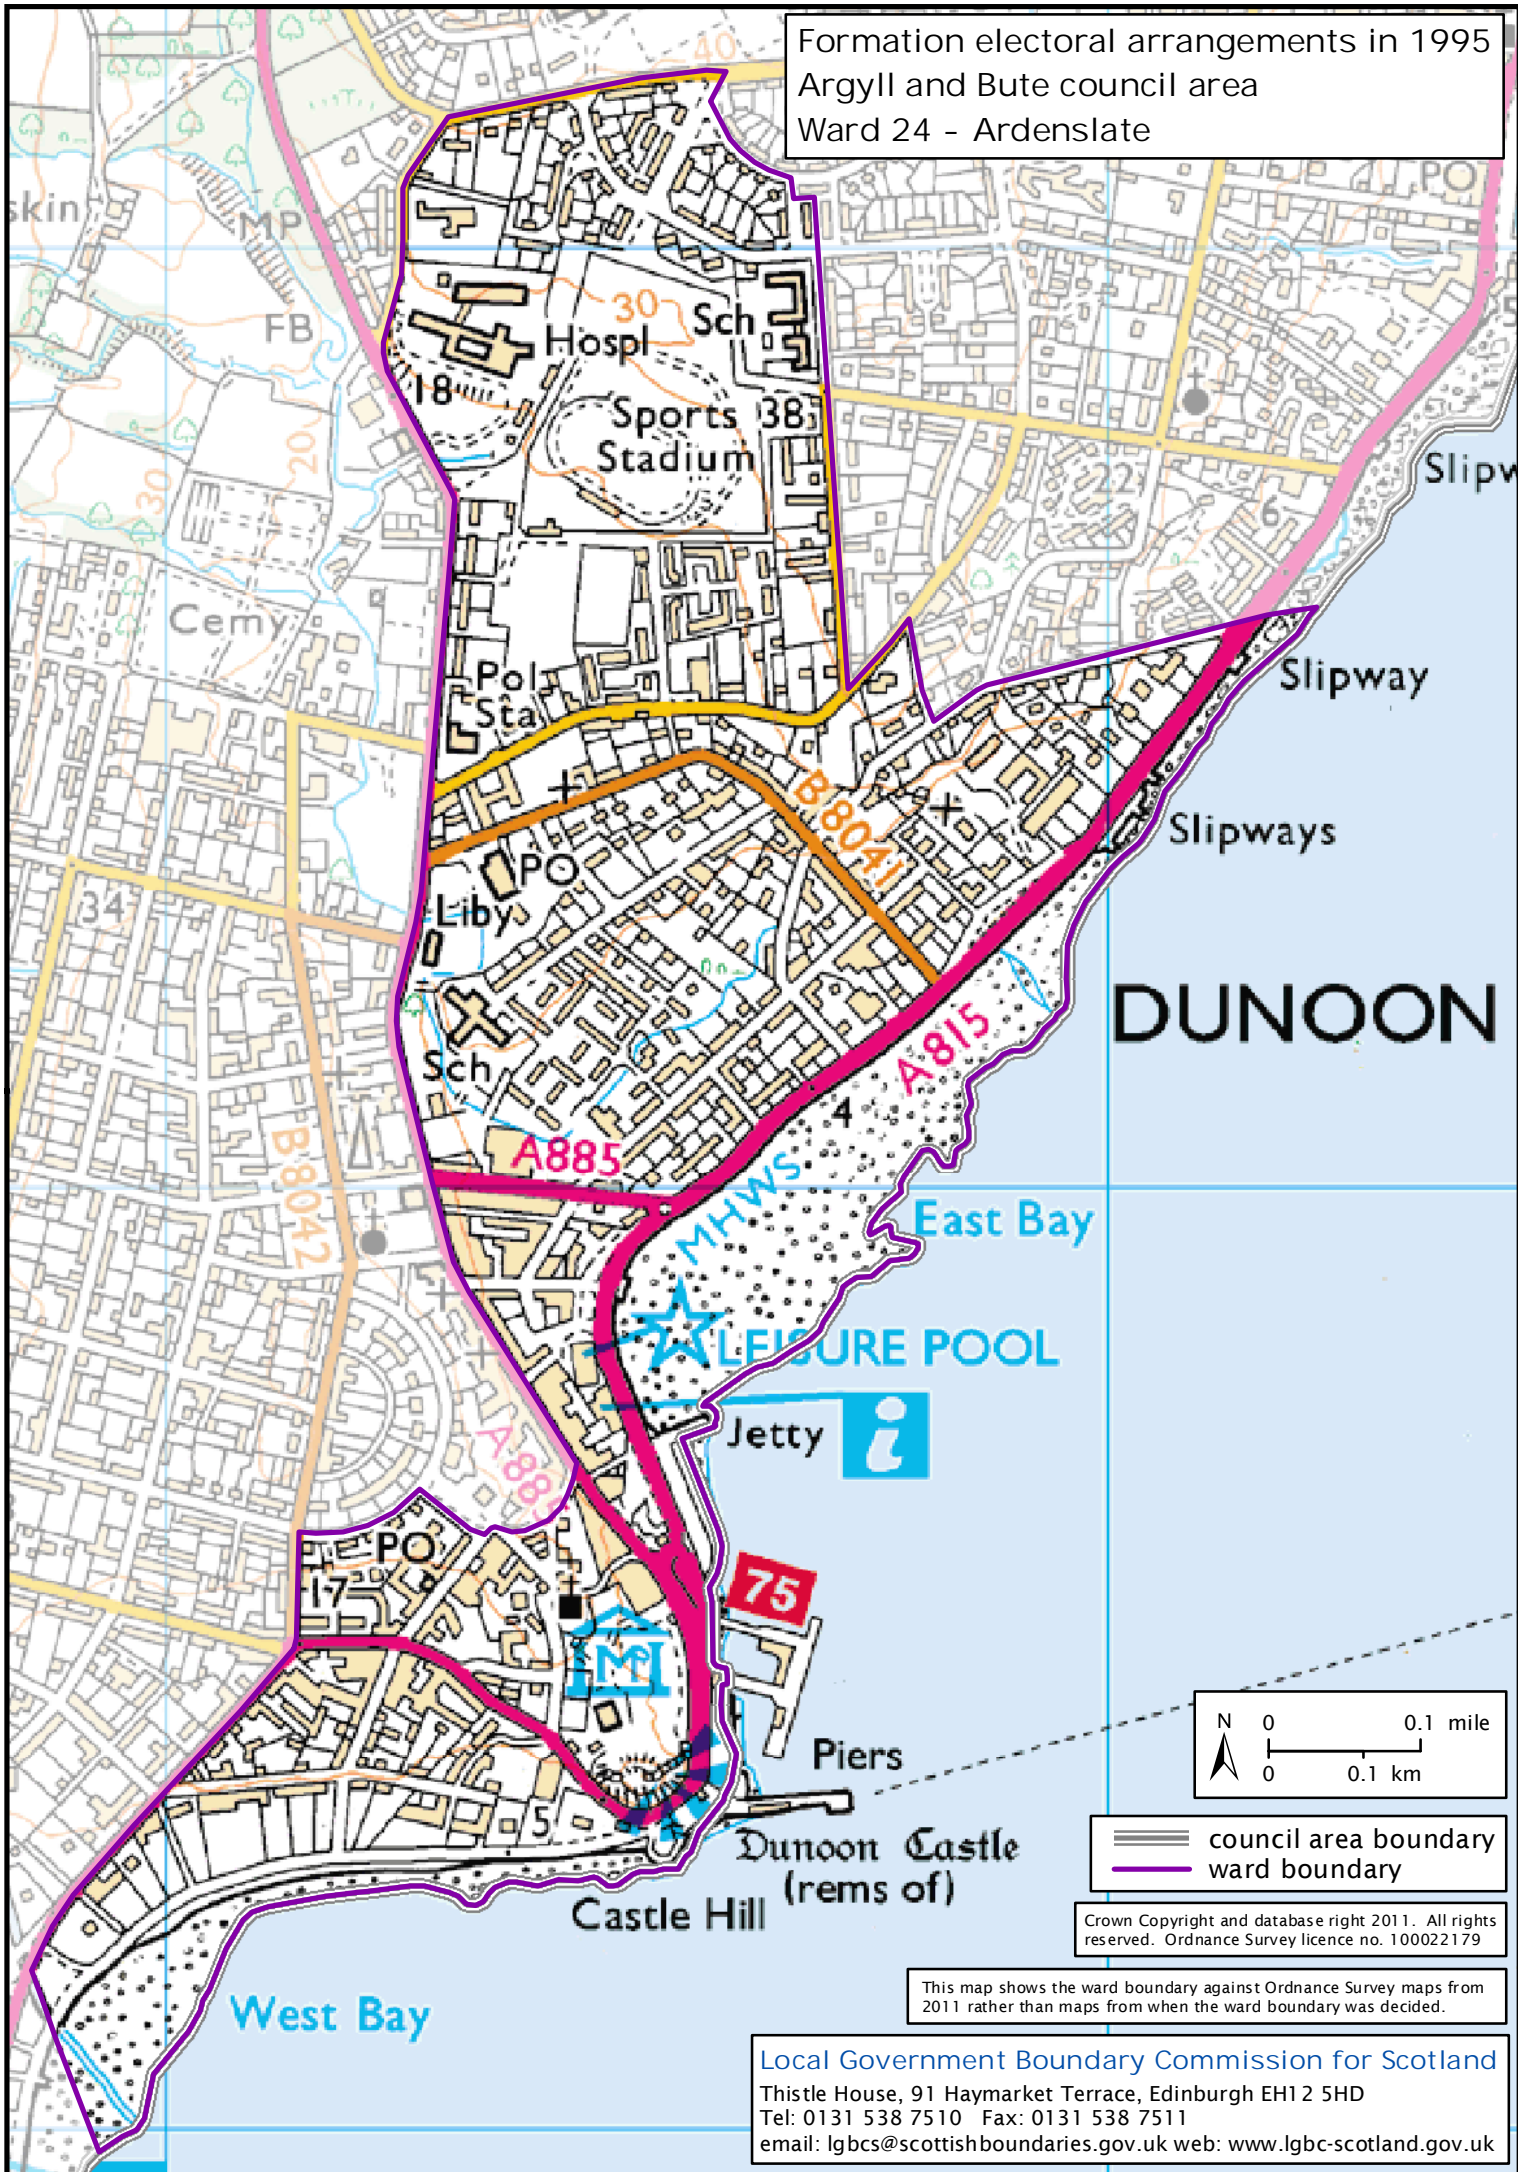

Formation electoral arrangements in 1995
Argyll and Bute council area
Ward 24 - Arden slate

DUNOON

==== council area boundary
===== ward boundary

Crown Copyright and database right 2011. All rights reserved. Ordnance Survey licence no. 10002179

This map shows the ward boundary against Ordnance Survey maps from 2011 rather than maps from when the ward boundary was decided.

Local Government Boundary Commission for Scotland
Thistle House, 91 Haymarket Terrace, Edinburgh EH1 2 5HD
Tel: 0131 538 7510 Fax: 0131 538 7511
email: lgbcscottishboundaries.gov.uk web: www.lgbc-scotland.gov.uk