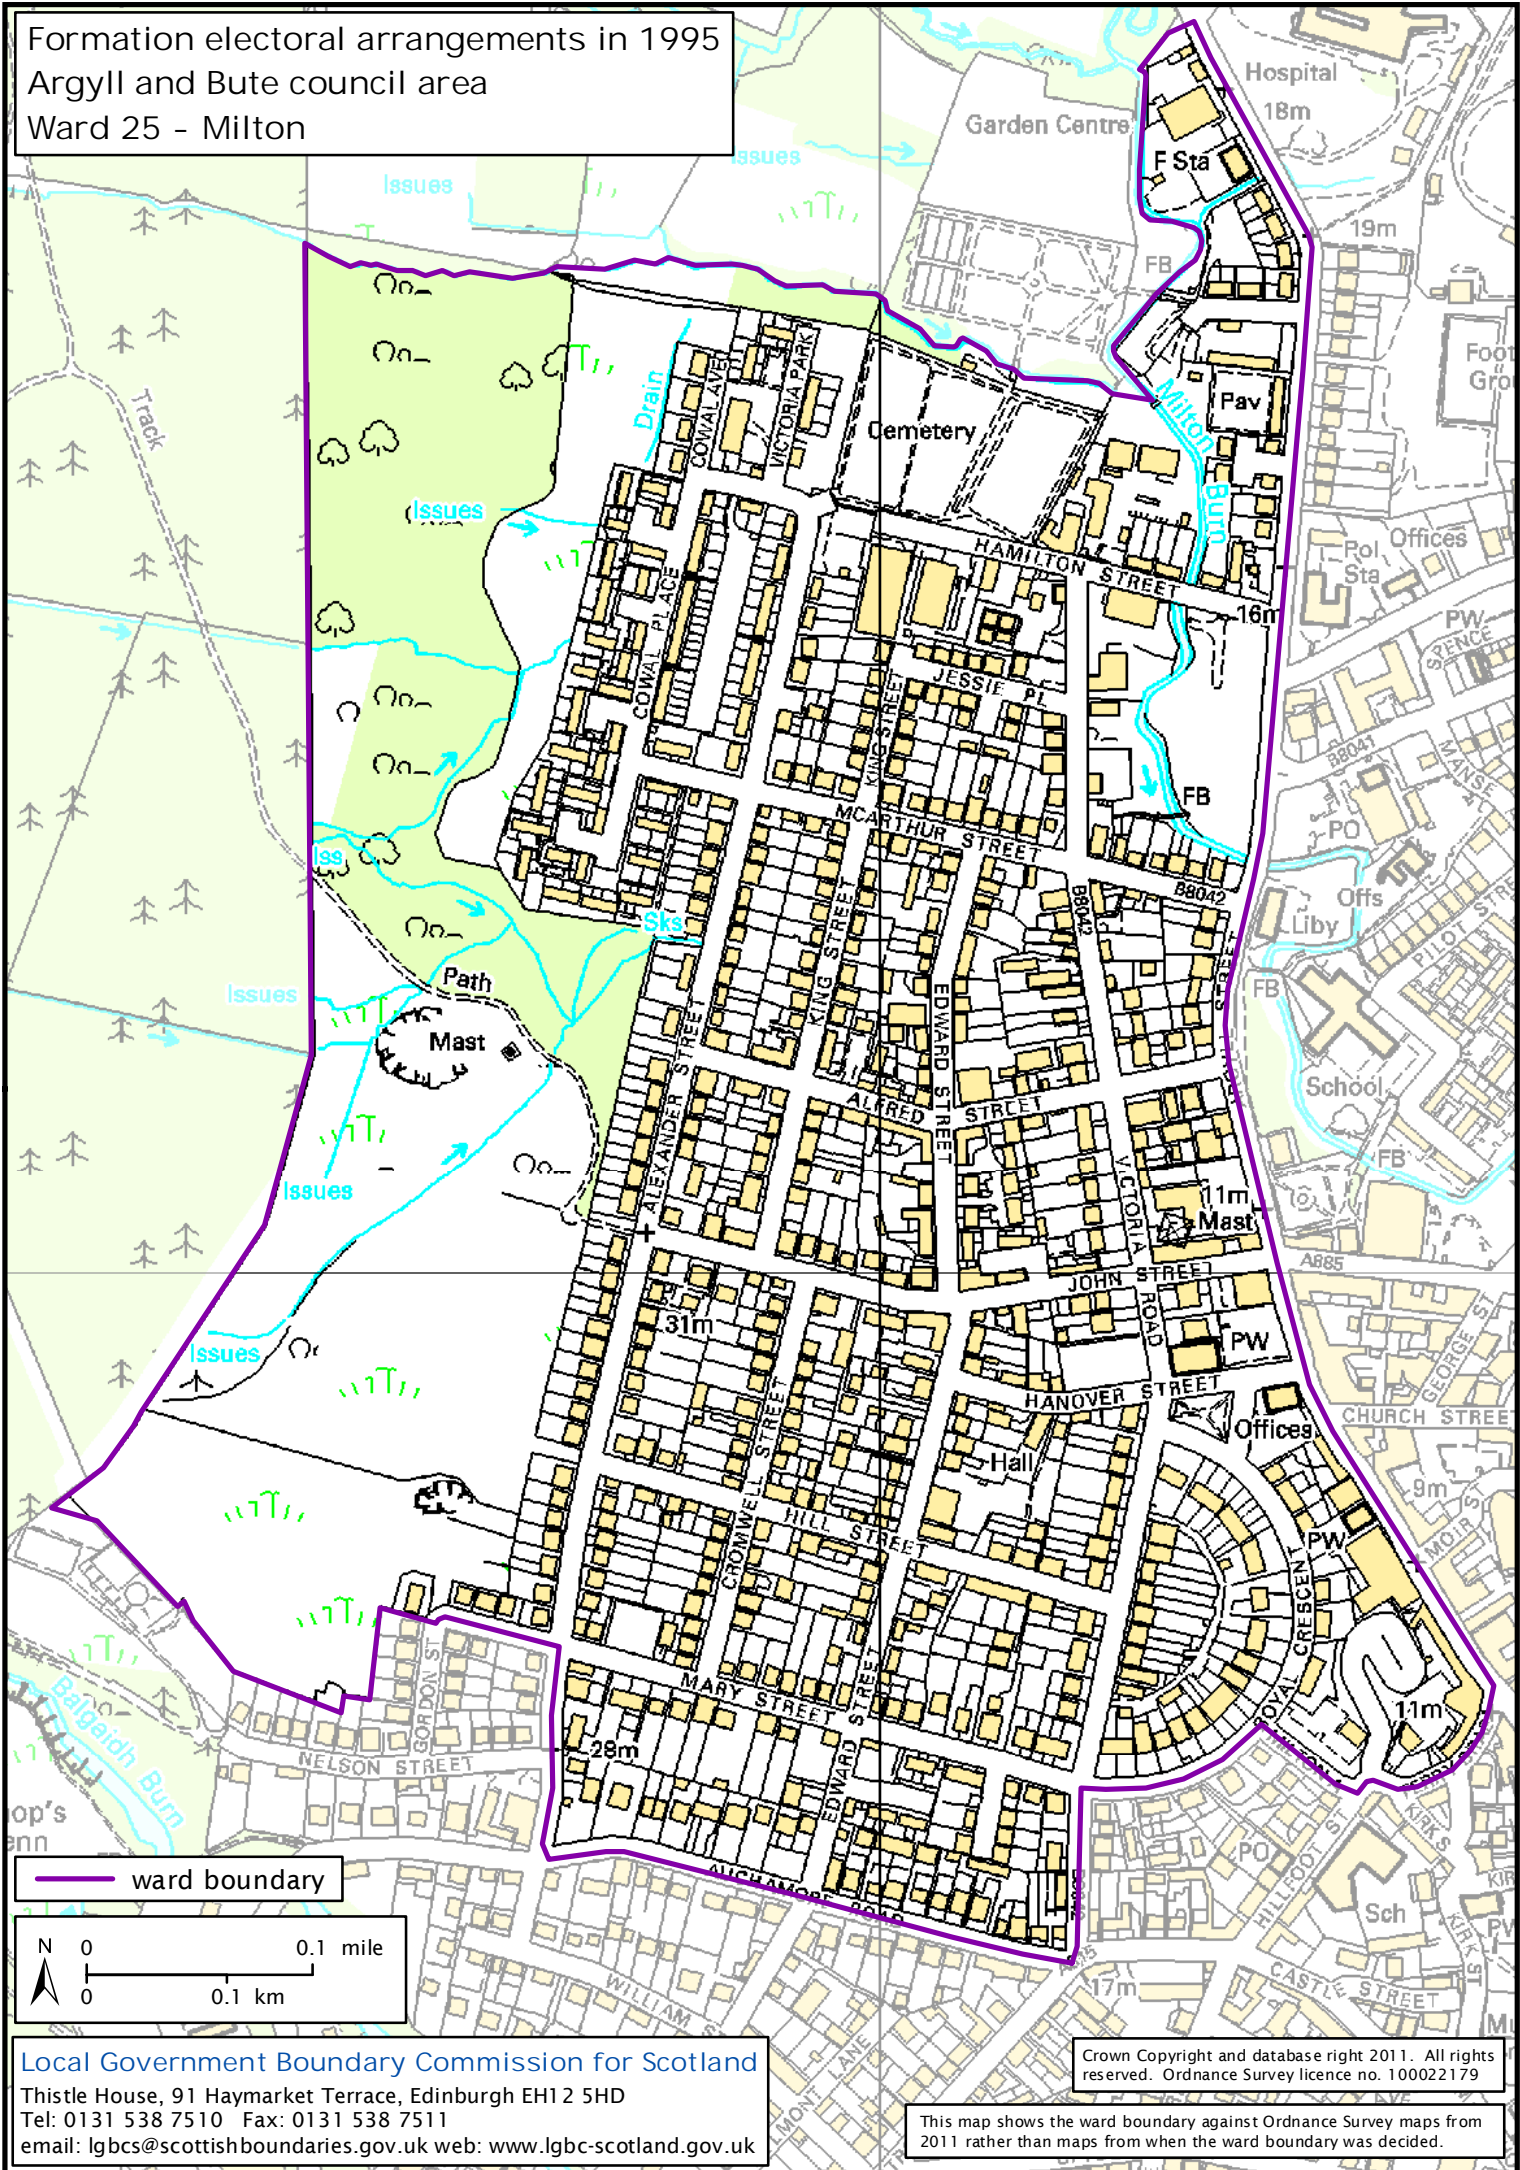

Formation electoral arrangements in 1995
Argyll and Bute council area
Ward 25 - Milton

— ward boundary

Local Government Boundary Commission for Scotland
Thistle House, 91 Haymarket Terrace, Edinburgh EH1 2 5HD
Tel: 0131 538 7510 Fax: 0131 538 7511
email: lgbc@scottishboundaries.gov.uk web: www.lgbc-scotland.gov.uk

Crown Copyright and database right 2011. All rights reserved. Ordnance Survey licence no. 100022179

This map shows the ward boundary against Ordnance Survey maps from 2011 rather than maps from when the ward boundary was decided.