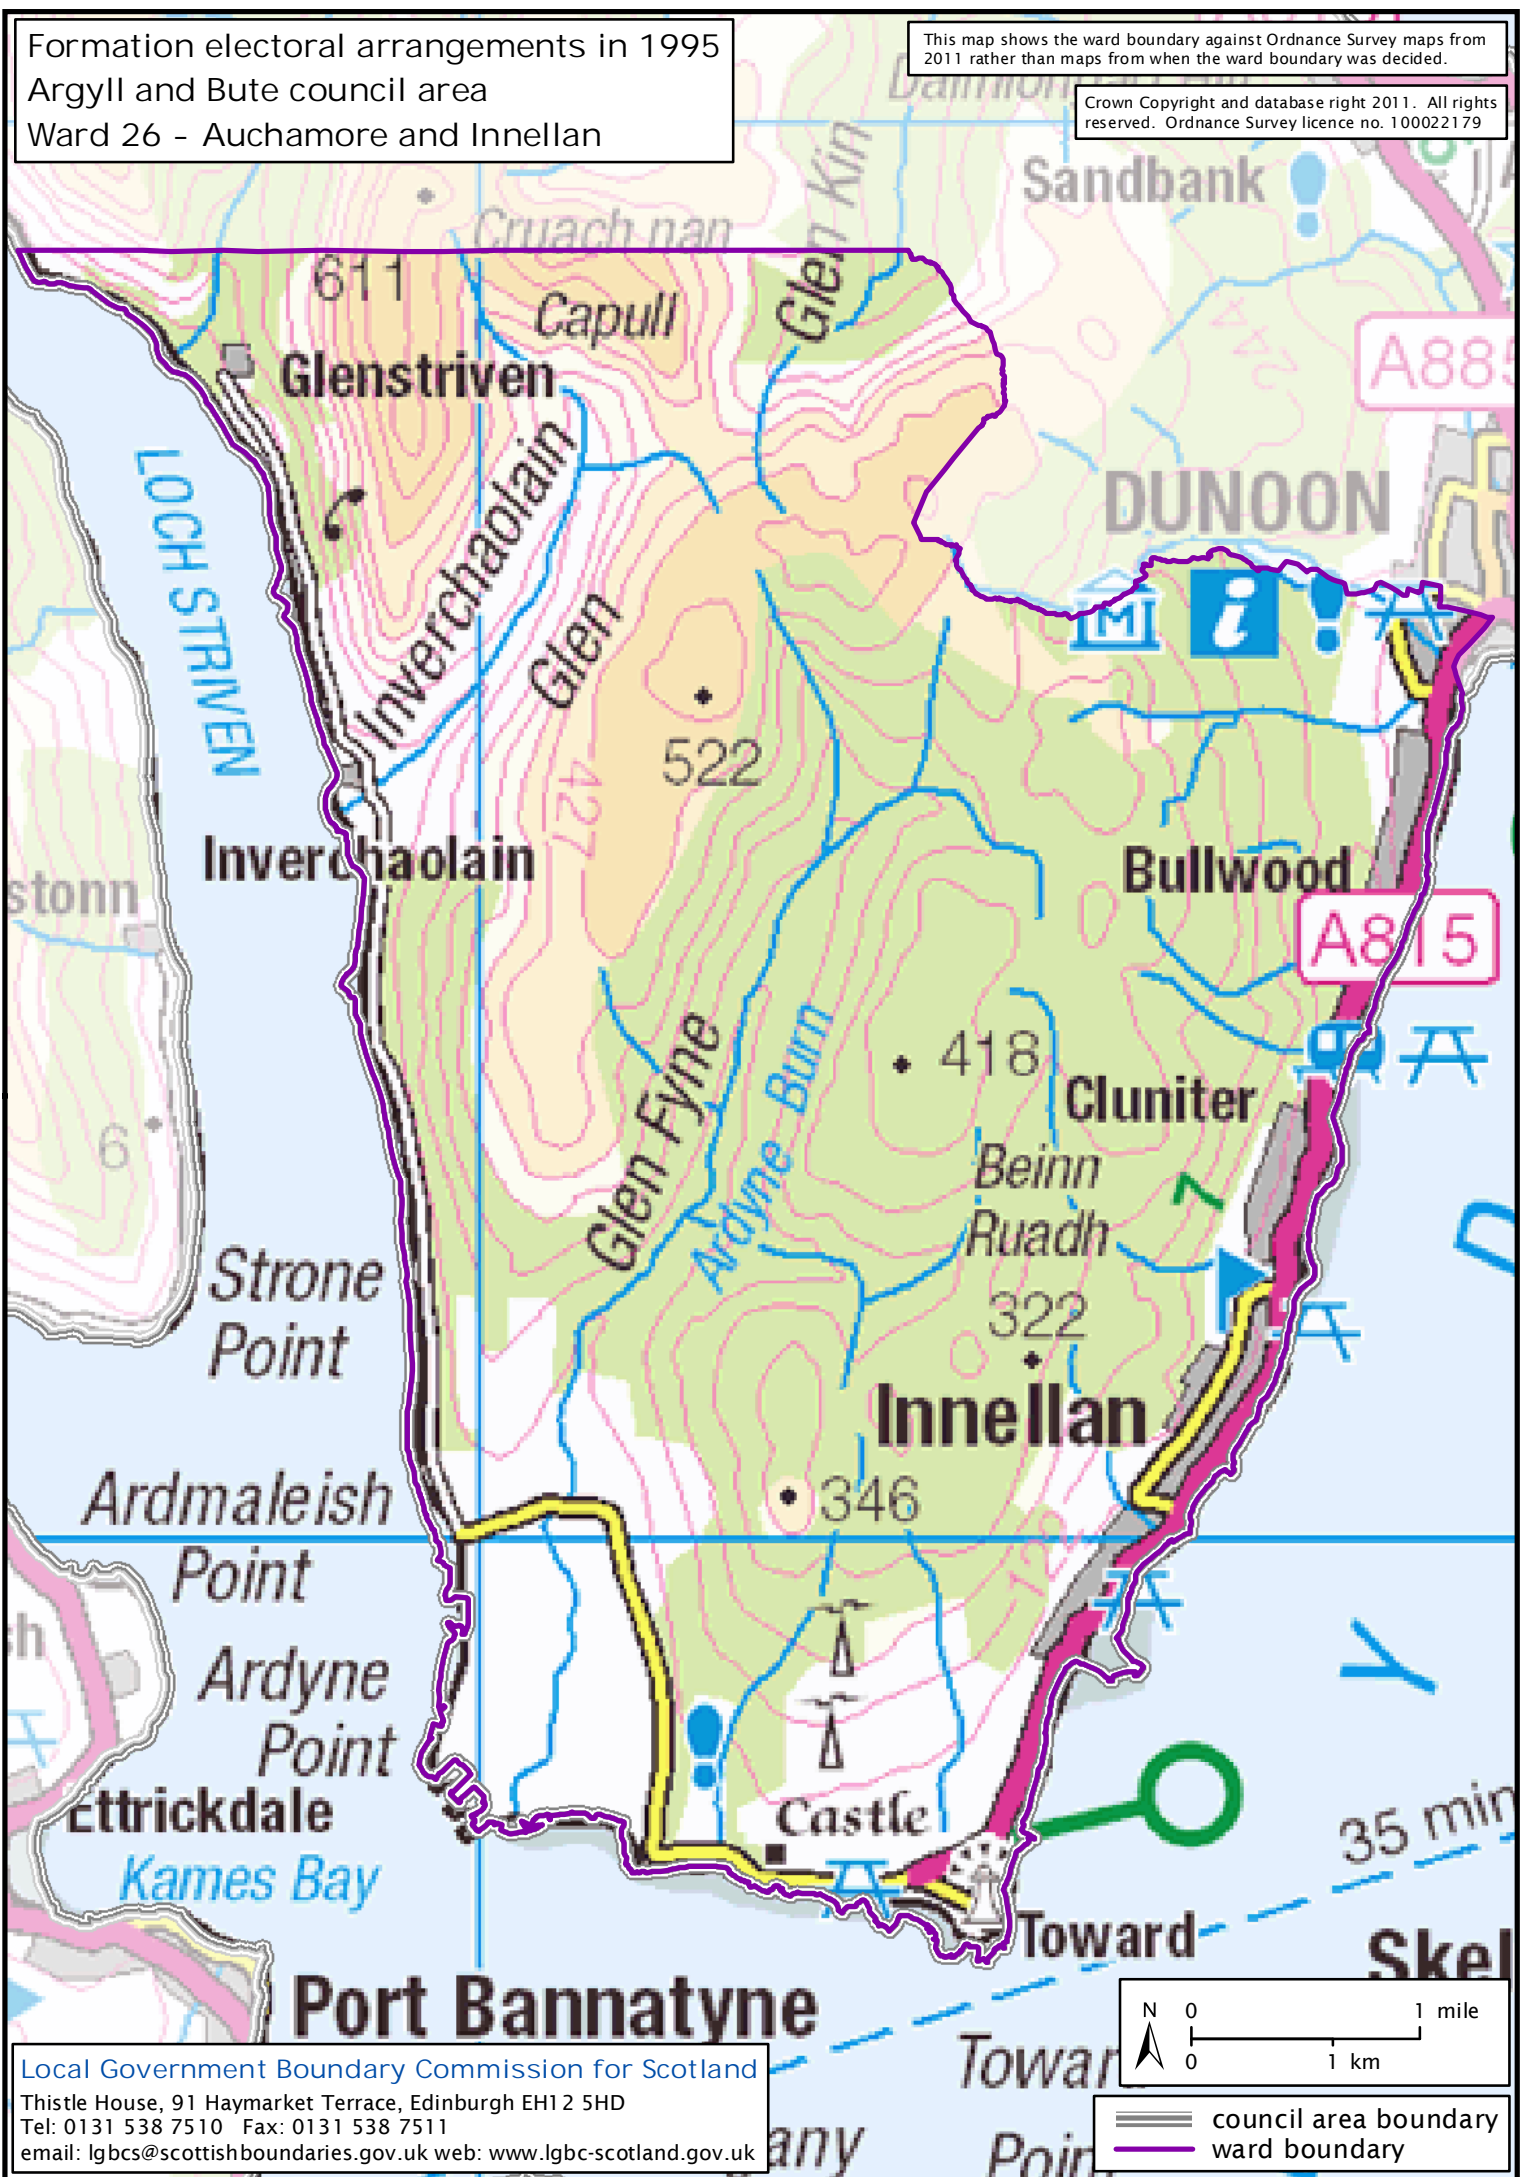

Formation electoral arrangements in 1995
Argyll and Bute council area
Ward 26 - Auchamore and Innellan

This map shows the ward boundary against Ordnance Survey maps from 2011 rather than maps from when the ward boundary was decided.

Crown Copyright and database right 2011. All rights reserved. Ordnance Survey licence no. 100022179

Local Government Boundary Commission for Scotland
Thistle House, 91 Haymarket Terrace, Edinburgh EH1 2 5HD
Tel: 0131 538 7510 Fax: 0131 538 7511
email: lgbc@scottishboundaries.gov.uk web: www.lgbc-scotland.gov.uk

— council area boundary
— ward boundary