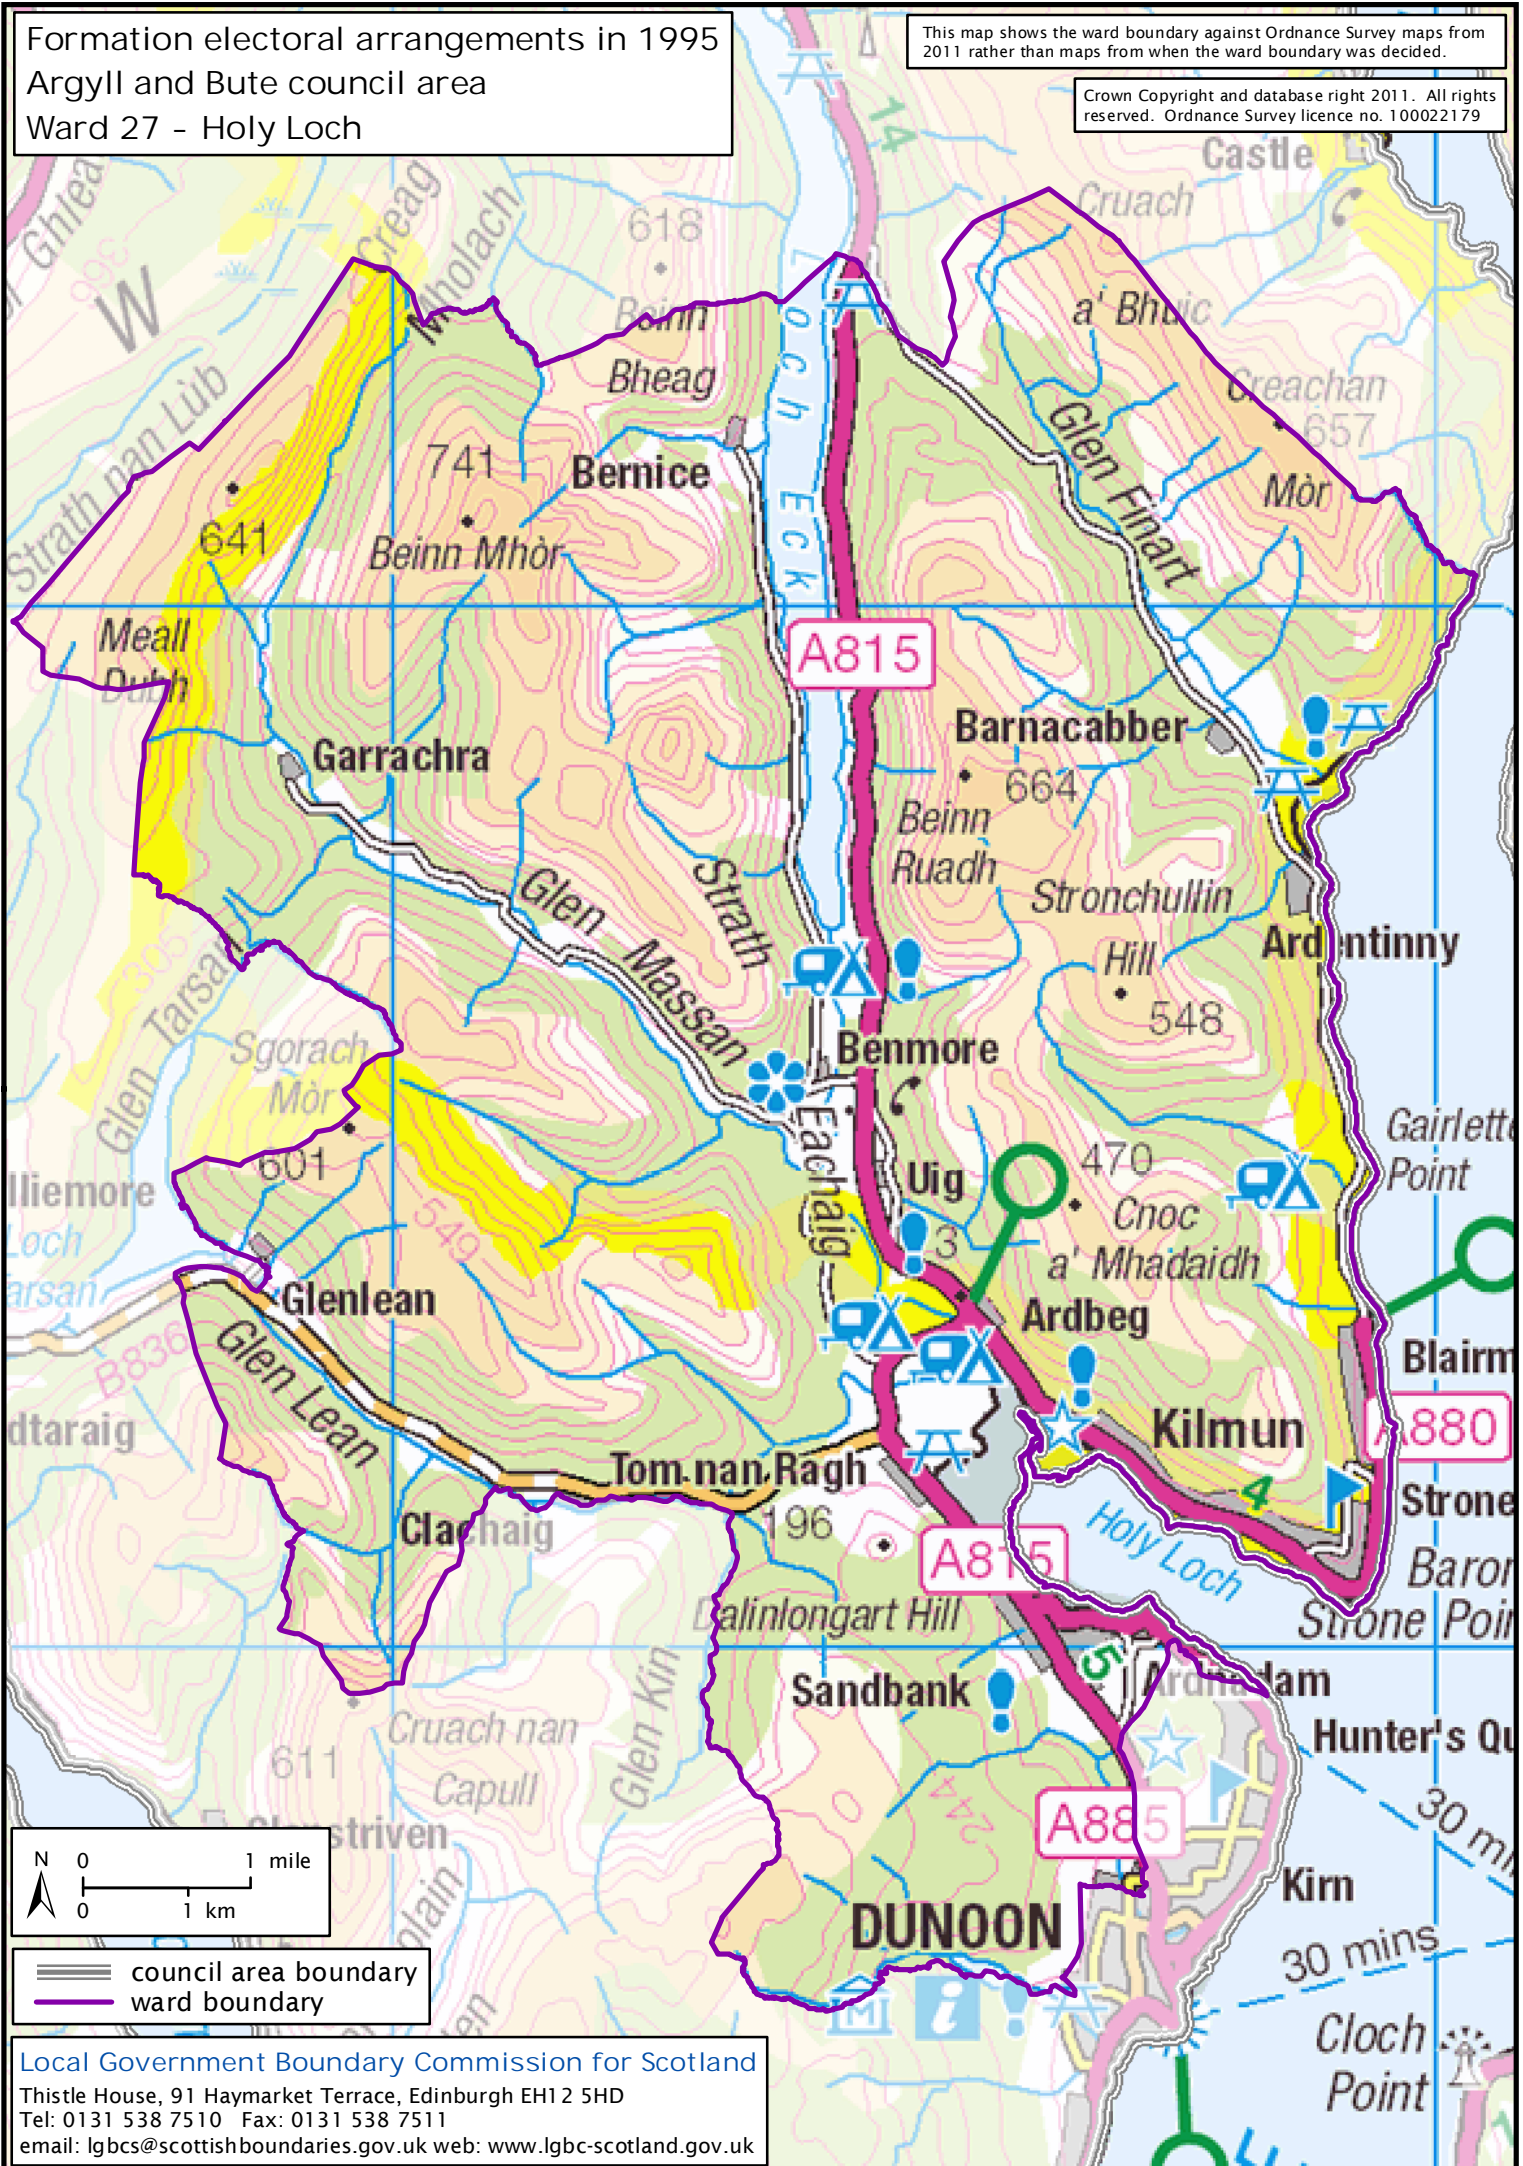

Formation electoral arrangements in 1995  
Argyll and Bute council area  
Ward 27 - Holy Loch

This map shows the ward boundary against Ordnance Survey maps from 2011 rather than maps from when the ward boundary was decided.

Crown Copyright and database right 2011. All rights reserved. Ordnance Survey licence no. 100022179

Local Government Boundary Commission for Scotland  
Thistle House, 91 Haymarket Terrace, Edinburgh EH1 2 5HD  
Tel: 0131 538 7510 Fax: 0131 538 7511  
email: lgbc@scottishboundaries.gov.uk web: www.lgbc-scotland.gov.uk