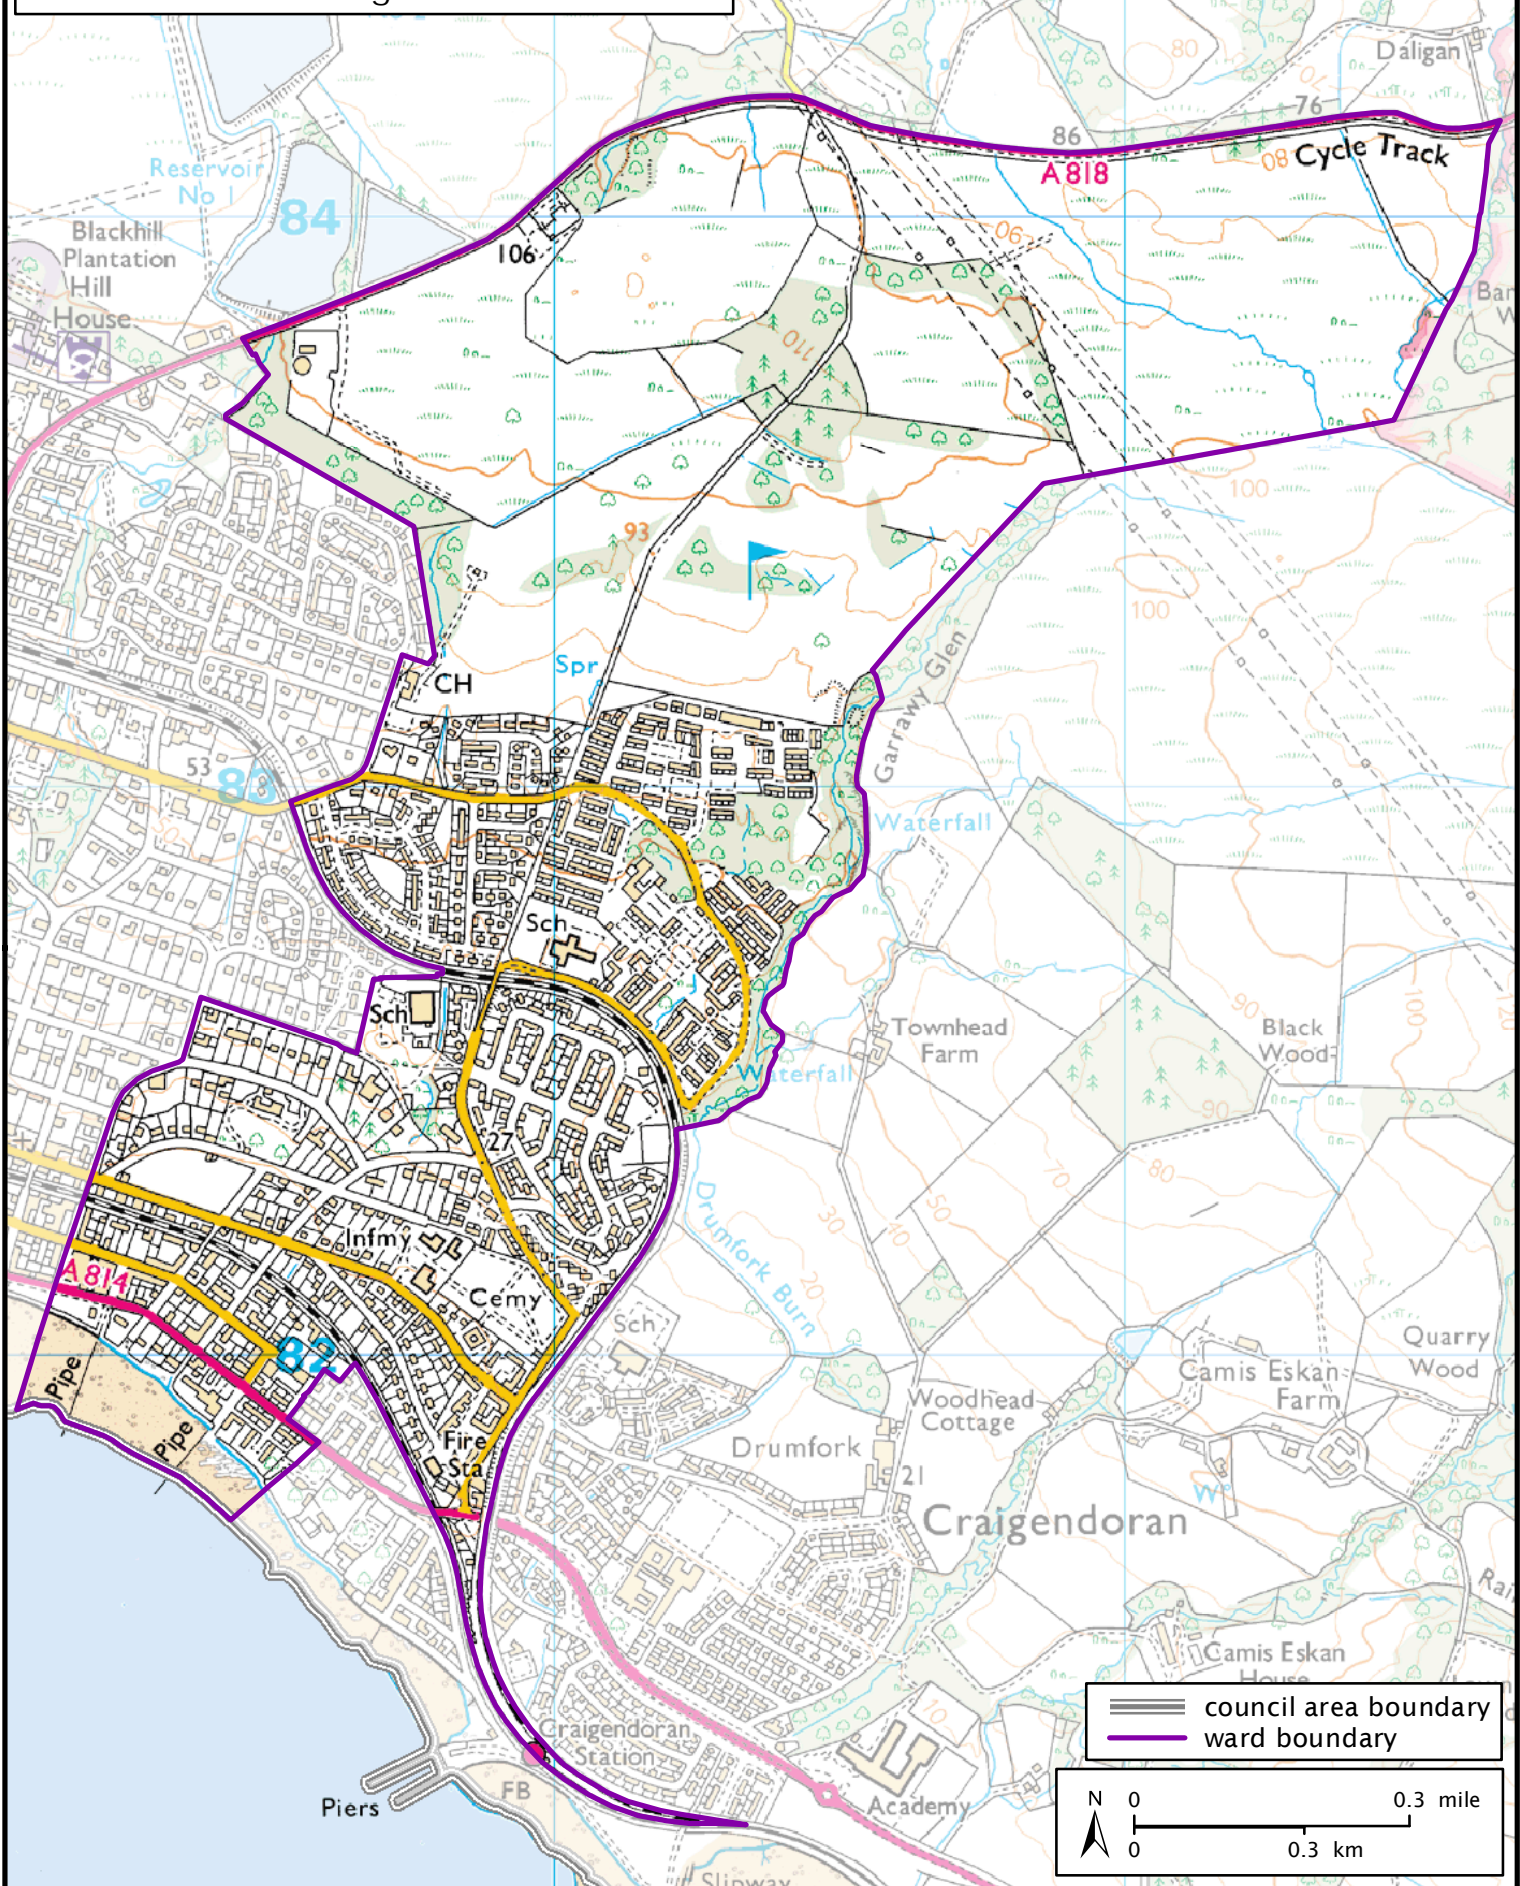

Formation electoral arrangements in 1995
Argyll and Bute council area
Ward 28 - Helensburgh East

This map shows the ward boundary against Ordnance Survey maps from 2011 rather than maps from when the ward boundary was decided.

Crown Copyright and database right 2011. All rights reserved. Ordnance Survey licence no. 100022179

==== council area boundary
———— ward boundary

Local Government Boundary Commission for Scotland
Thistle House, 91 Haymarket Terrace, Edinburgh EH1 2 5HD
Tel: 0131 538 7510 Fax: 0131 538 7511
email: lgbcs@scottishboundaries.gov.uk web: www.lgbc-scotland.gov.uk