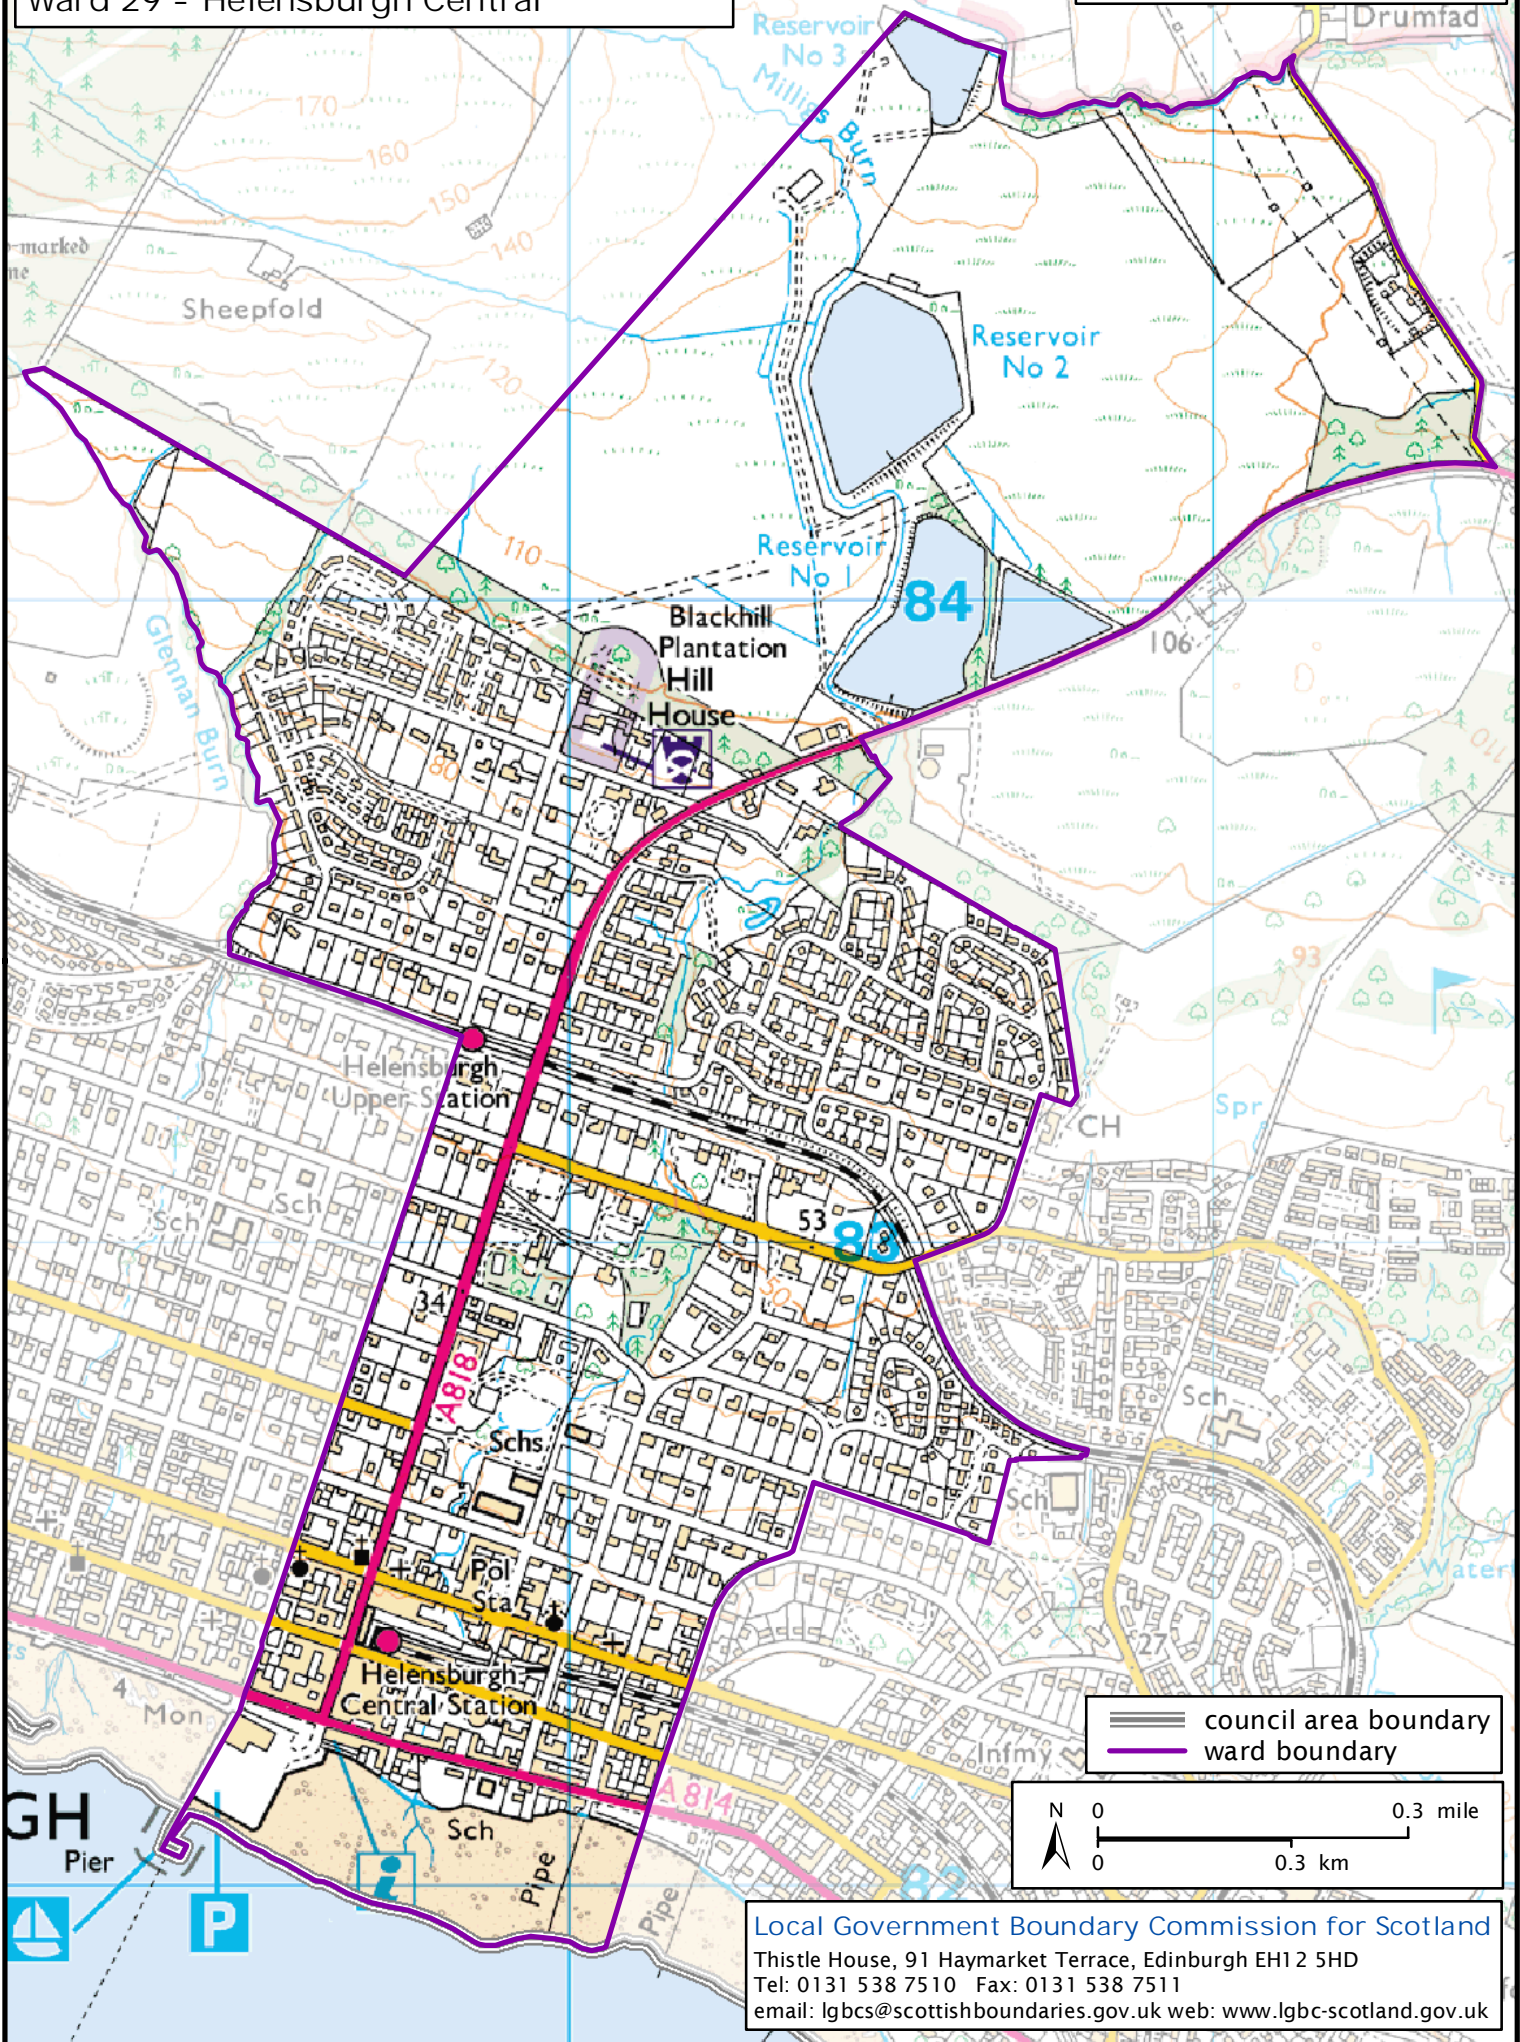

Formation electoral arrangements in 1995  
Argyll and Bute council area  
Ward 29 - Helensburgh Central

This map shows the ward boundary against Ordnance Survey maps from 2011 rather than maps from when the ward boundary was decided.

Crown Copyright and database right 2011. All rights reserved. Ordnance Survey licence no. 100022179

council area boundary  
 ward boundary

Local Government Boundary Commission for Scotland  
 Thistle House, 91 Haymarket Terrace, Edinburgh EH1 2 5HD  
 Tel: 0131 538 7510 Fax: 0131 538 7511  
 email: [lgbcs@scottishboundaries.gov.uk](mailto:lgbcs@scottishboundaries.gov.uk) web: [www.lgbc-scotland.gov.uk](http://www.lgbc-scotland.gov.uk)