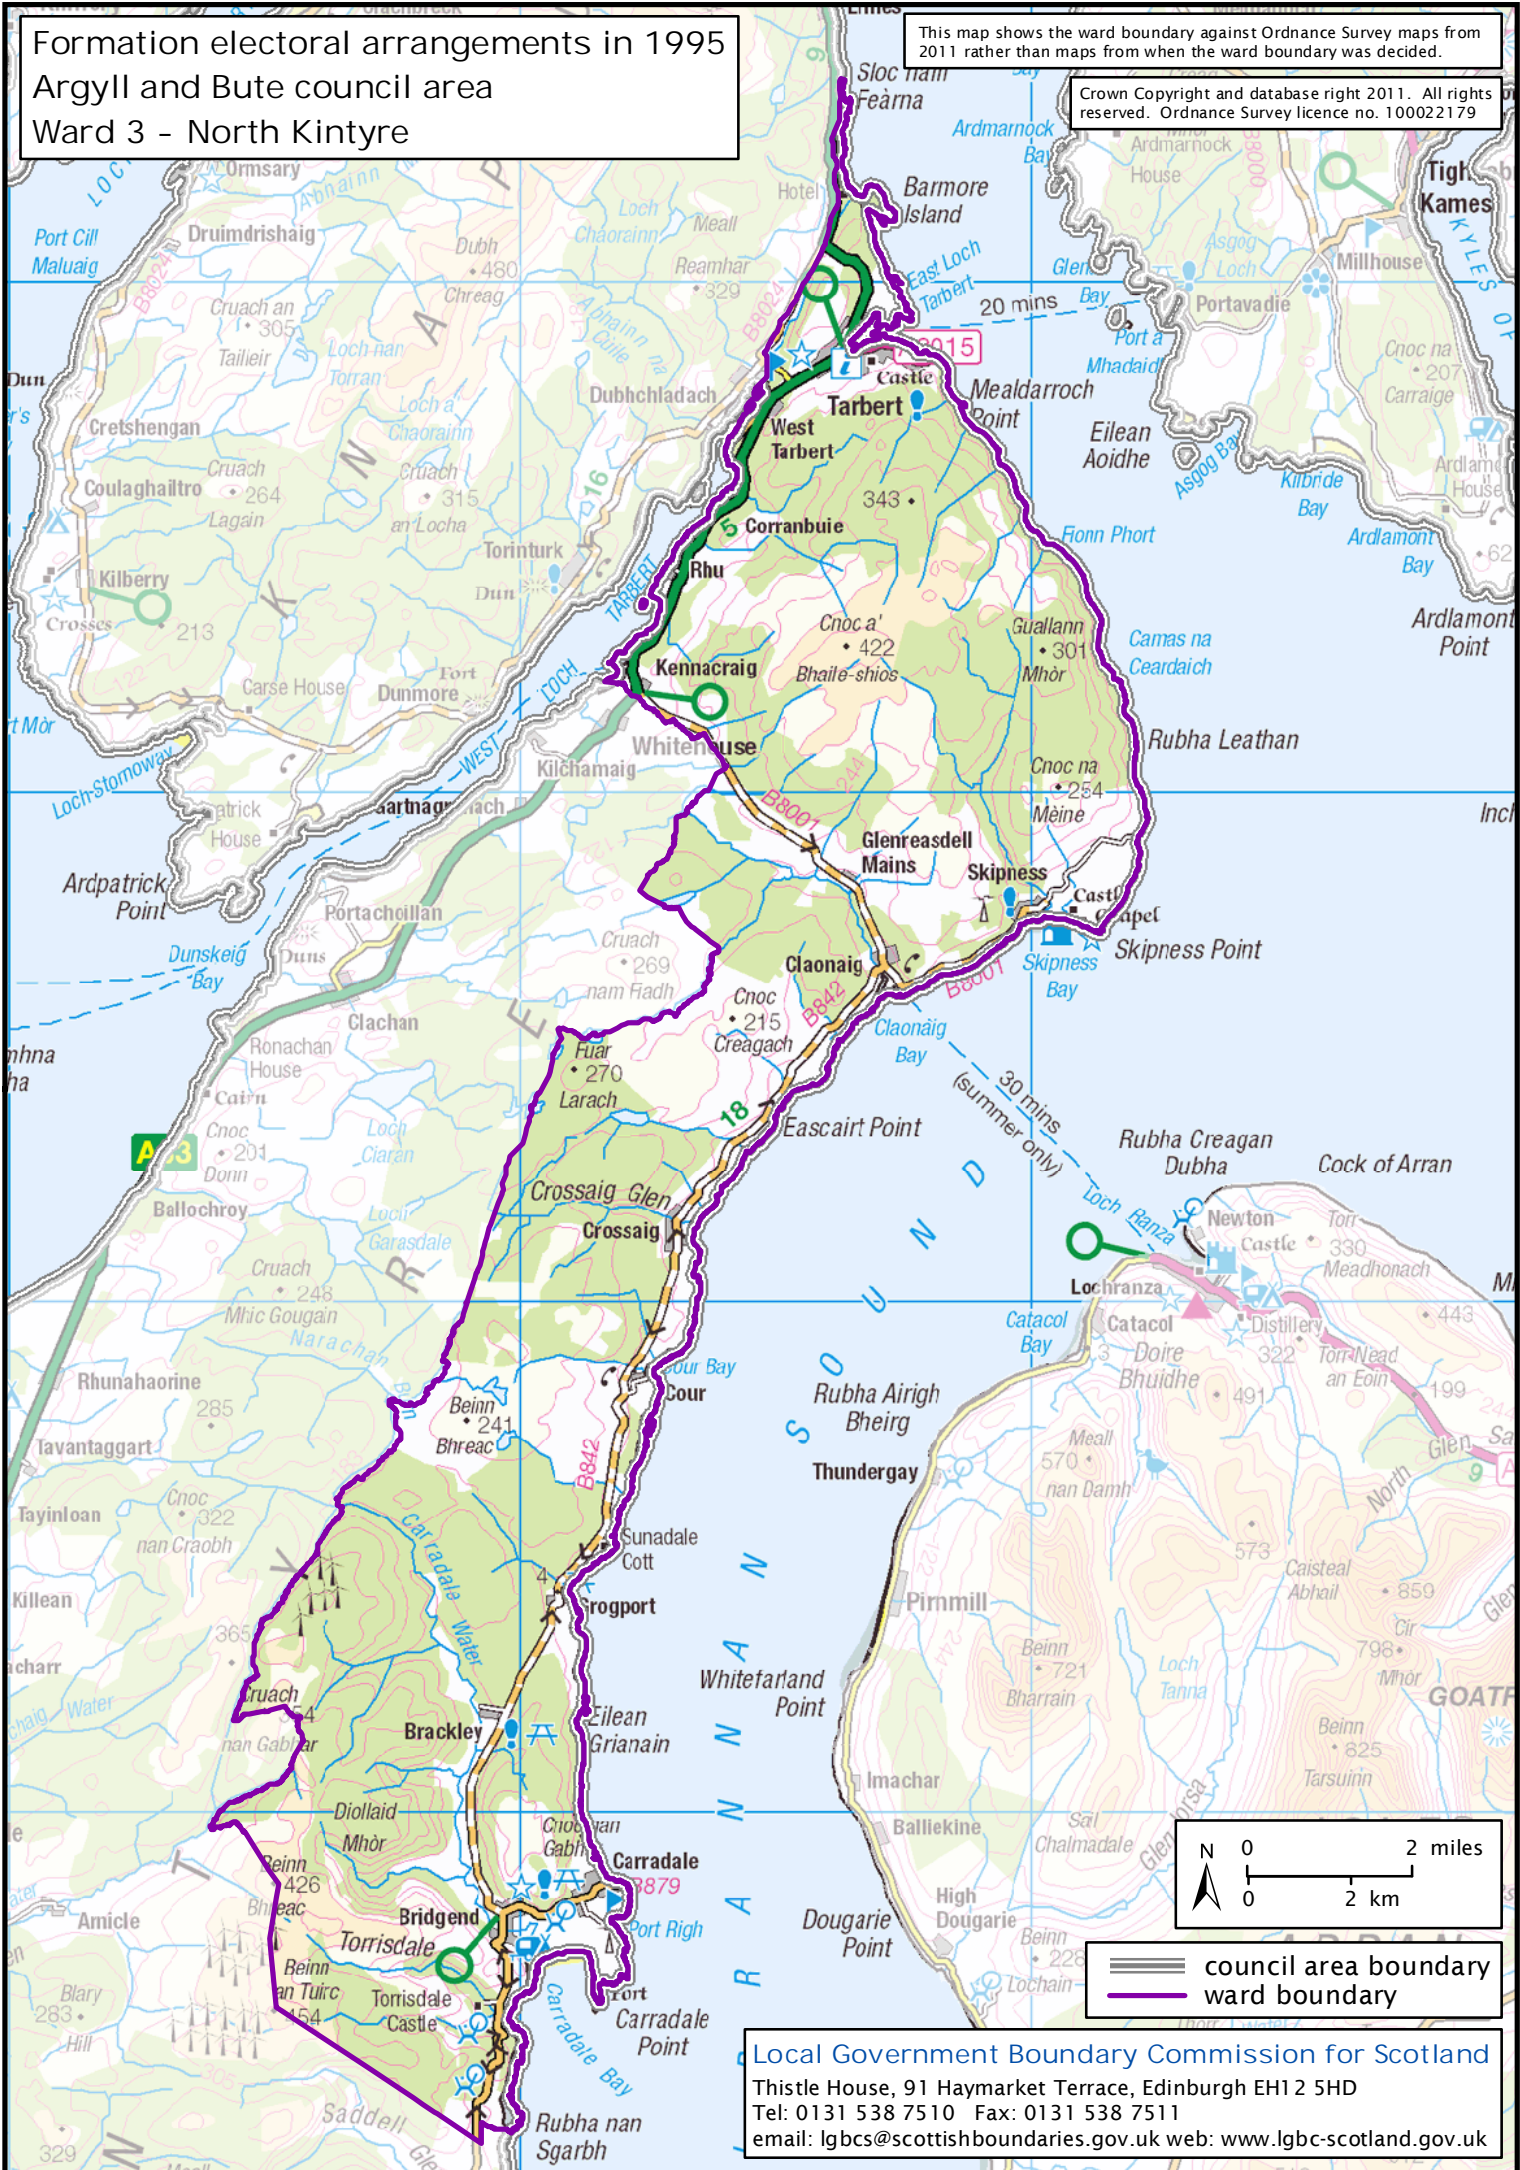

Formation electoral arrangements in 1995
Argyll and Bute council area
Ward 3 - North Kintyre

This map shows the ward boundary against Ordnance Survey maps from 2011 rather than maps from when the ward boundary was decided.

Crown Copyright and database right 2011. All rights reserved. Ordnance Survey licence no. 100022179

Local Government Boundary Commission for Scotland
Thistle House, 91 Haymarket Terrace, Edinburgh EH1 2 5HD
Tel: 0131 538 7510 Fax: 0131 538 7511
email: lgbcsc@scottishboundaries.gov.uk web: www.lgbc-scotland.gov.uk