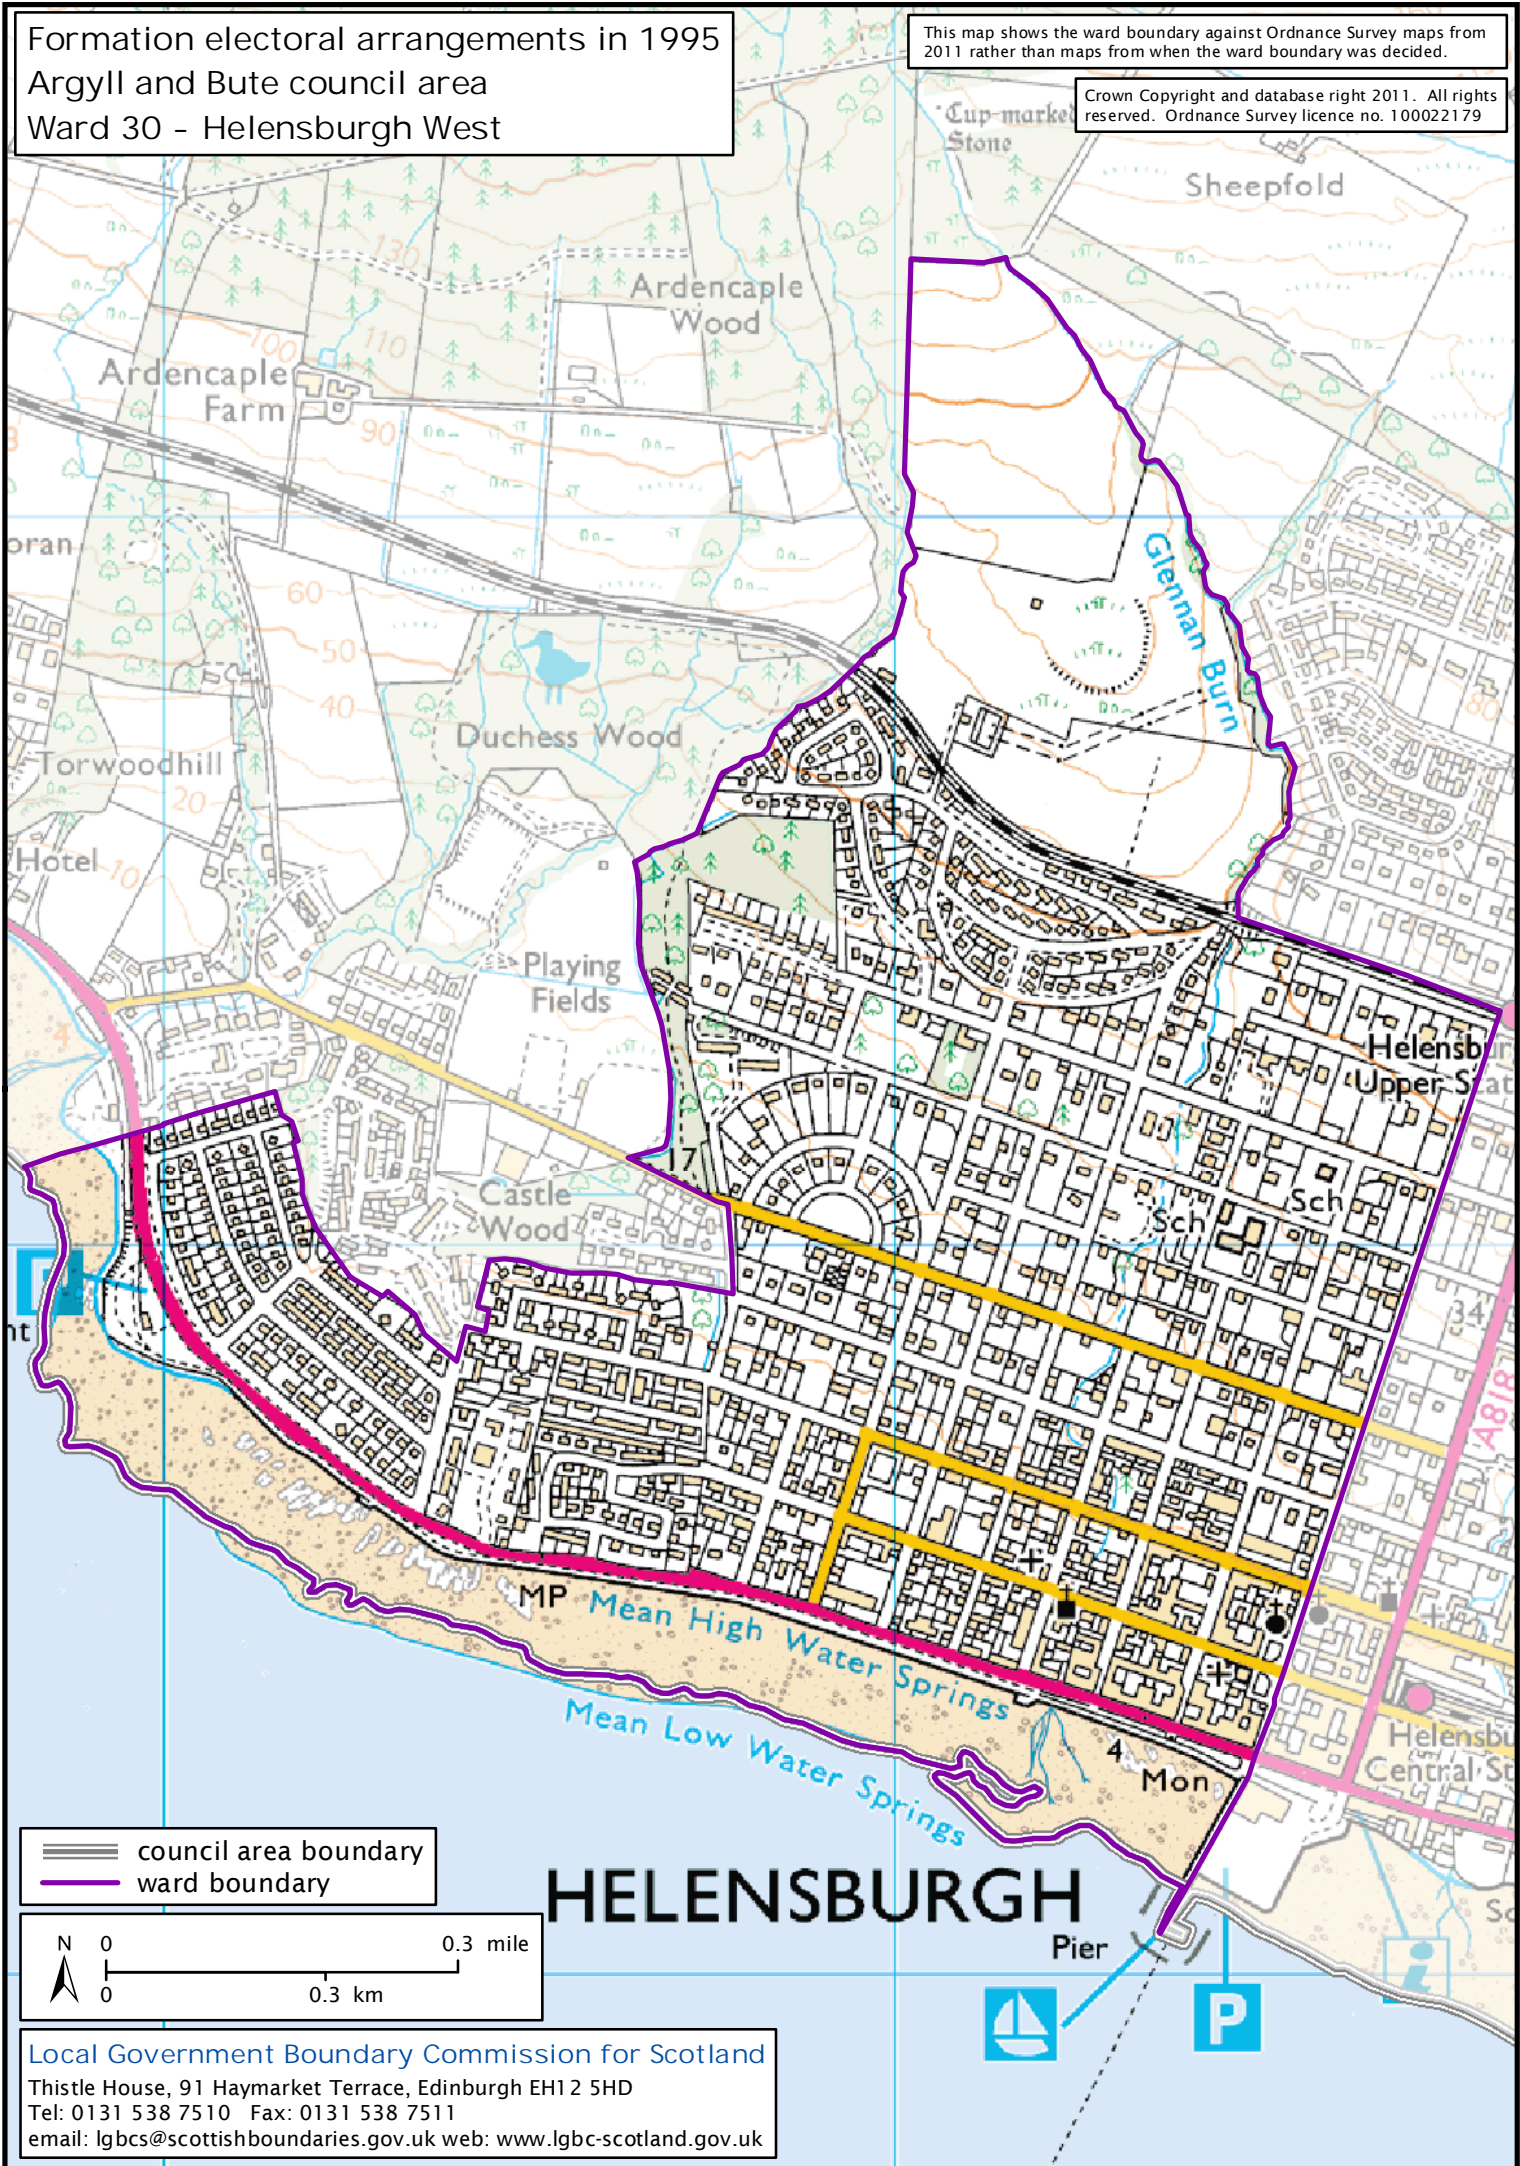

Formation electoral arrangements in 1995  
Argyll and Bute council area  
Ward 30 - Helensburgh West

This map shows the ward boundary against Ordnance Survey maps from 2011 rather than maps from when the ward boundary was decided.

Crown Copyright and database right 2011. All rights reserved. Ordnance Survey licence no. 100022179

==== council area boundary  
—— ward boundary

Local Government Boundary Commission for Scotland  
Thistle House, 91 Haymarket Terrace, Edinburgh EH12 5HD  
Tel: 0131 538 7510 Fax: 0131 538 7511  
email: lgbcscottishboundaries.gov.uk web: www.lgbc-scotland.gov.uk