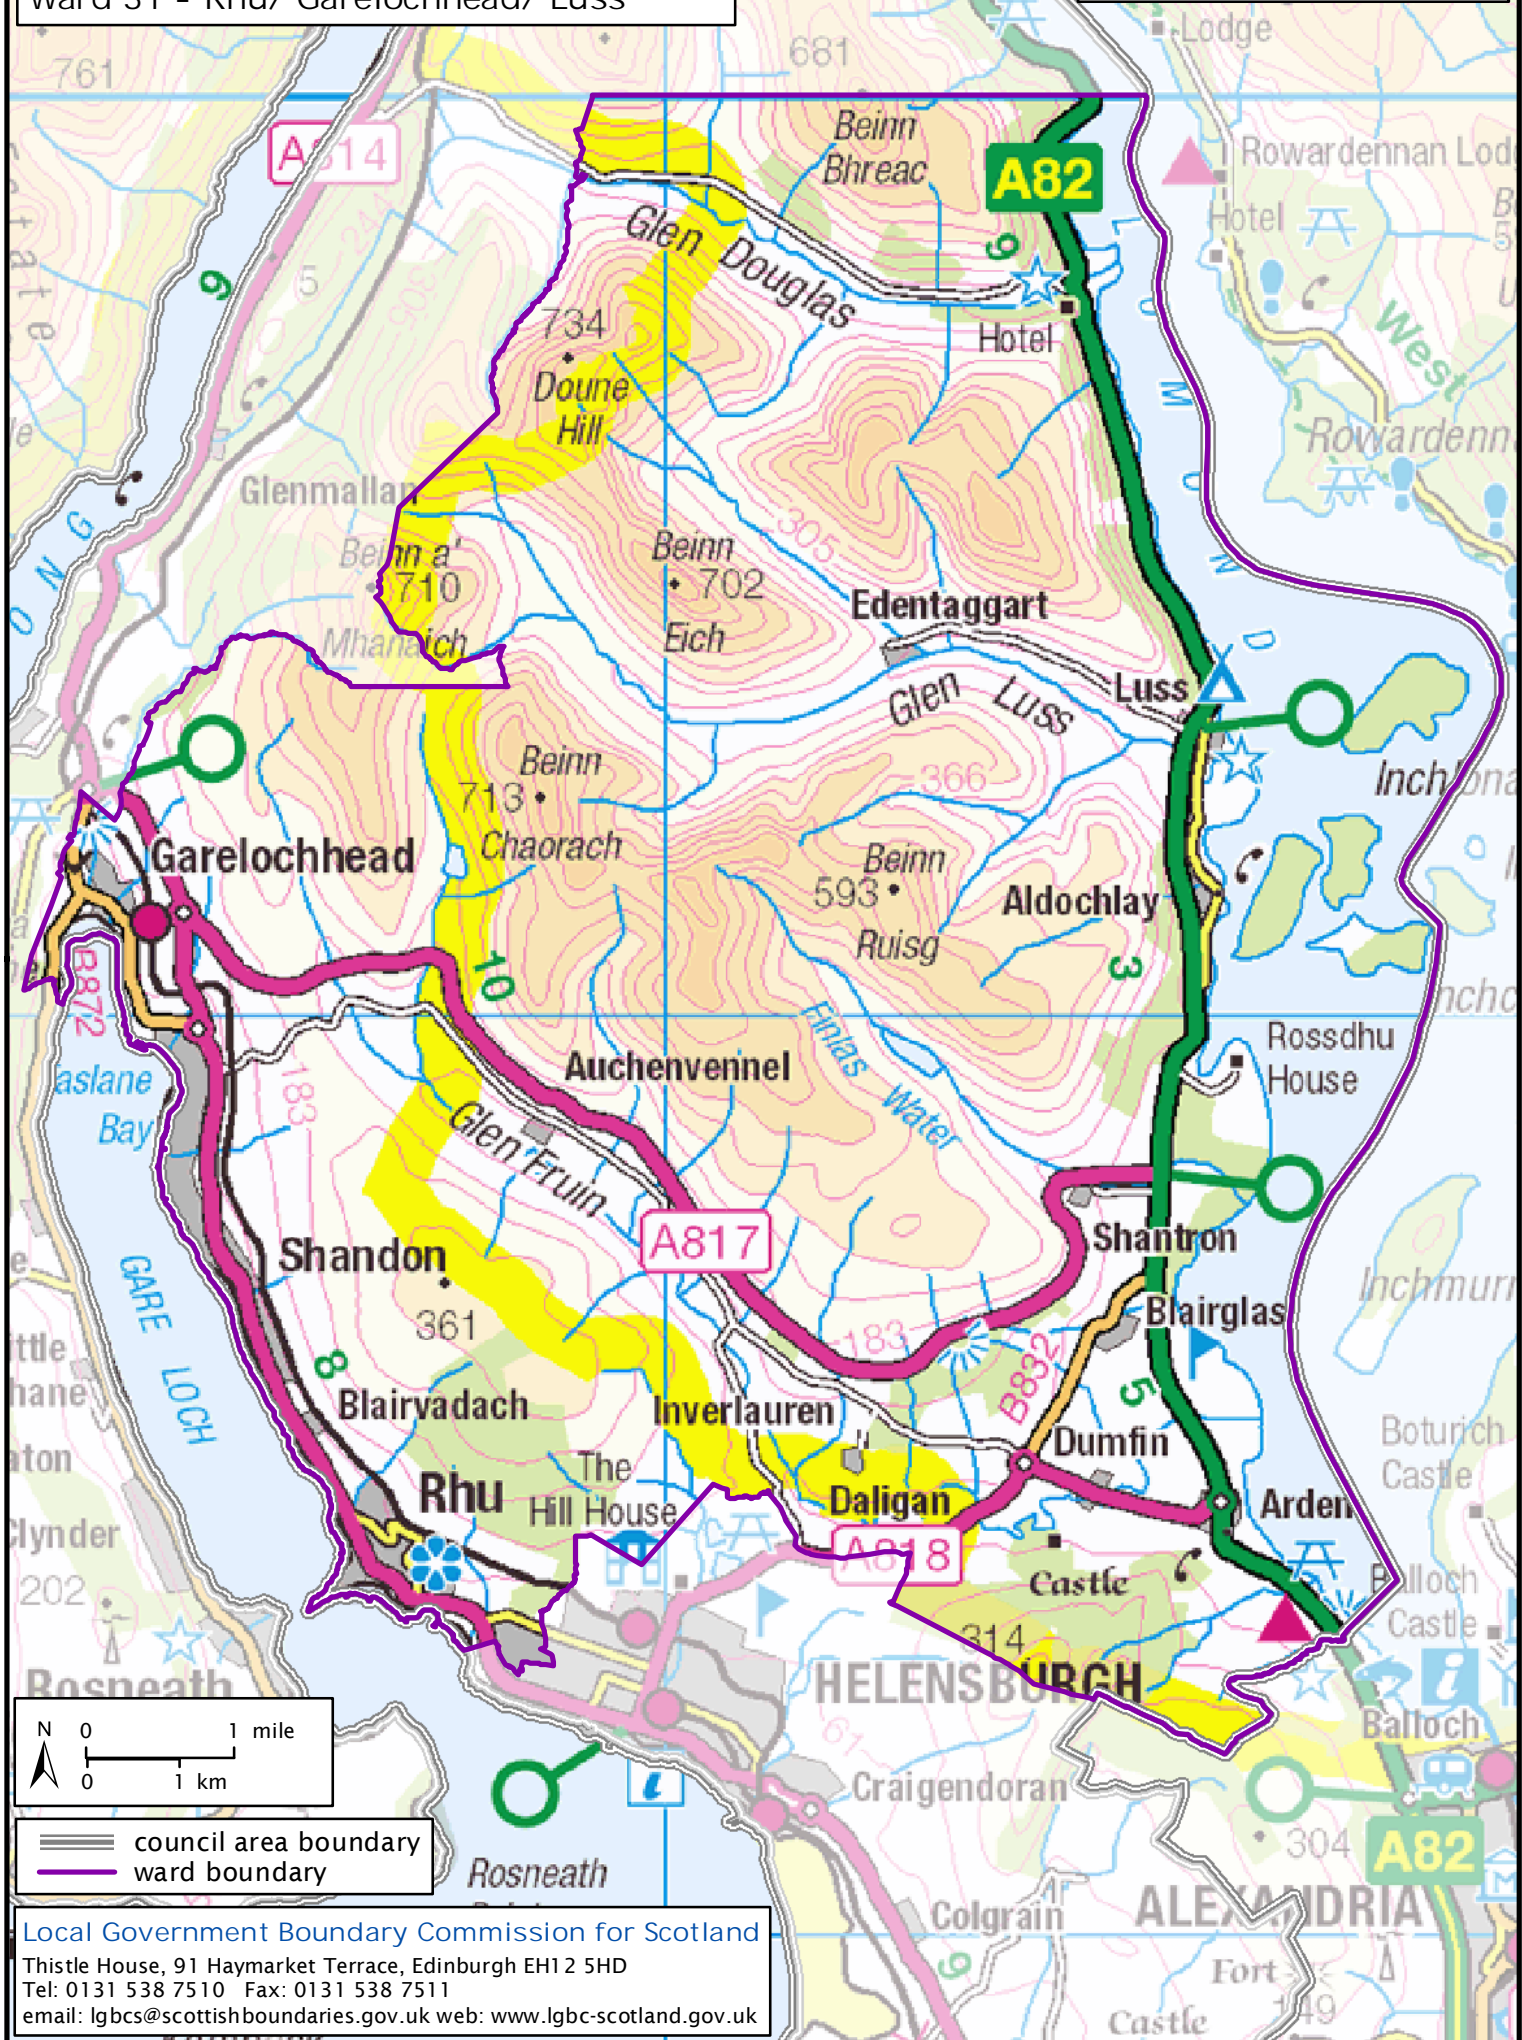

Formation electoral arrangements in 1995
 Argyll and Bute council area
 Ward 31 - Rhu/ Garelochhead/ Luss

This map shows the ward boundary against Ordnance Survey maps from 2011 rather than maps from when the ward boundary was decided.

Crown Copyright and database right 2011. All rights reserved. Ordnance Survey licence no. 100022179

Local Government Boundary Commission for Scotland
 Thistle House, 91 Haymarket Terrace, Edinburgh EH12 5HD
 Tel: 0131 538 7510 Fax: 0131 538 7511
 email: lgbc@scottishboundaries.gov.uk web: www.lgbc-scotland.gov.uk