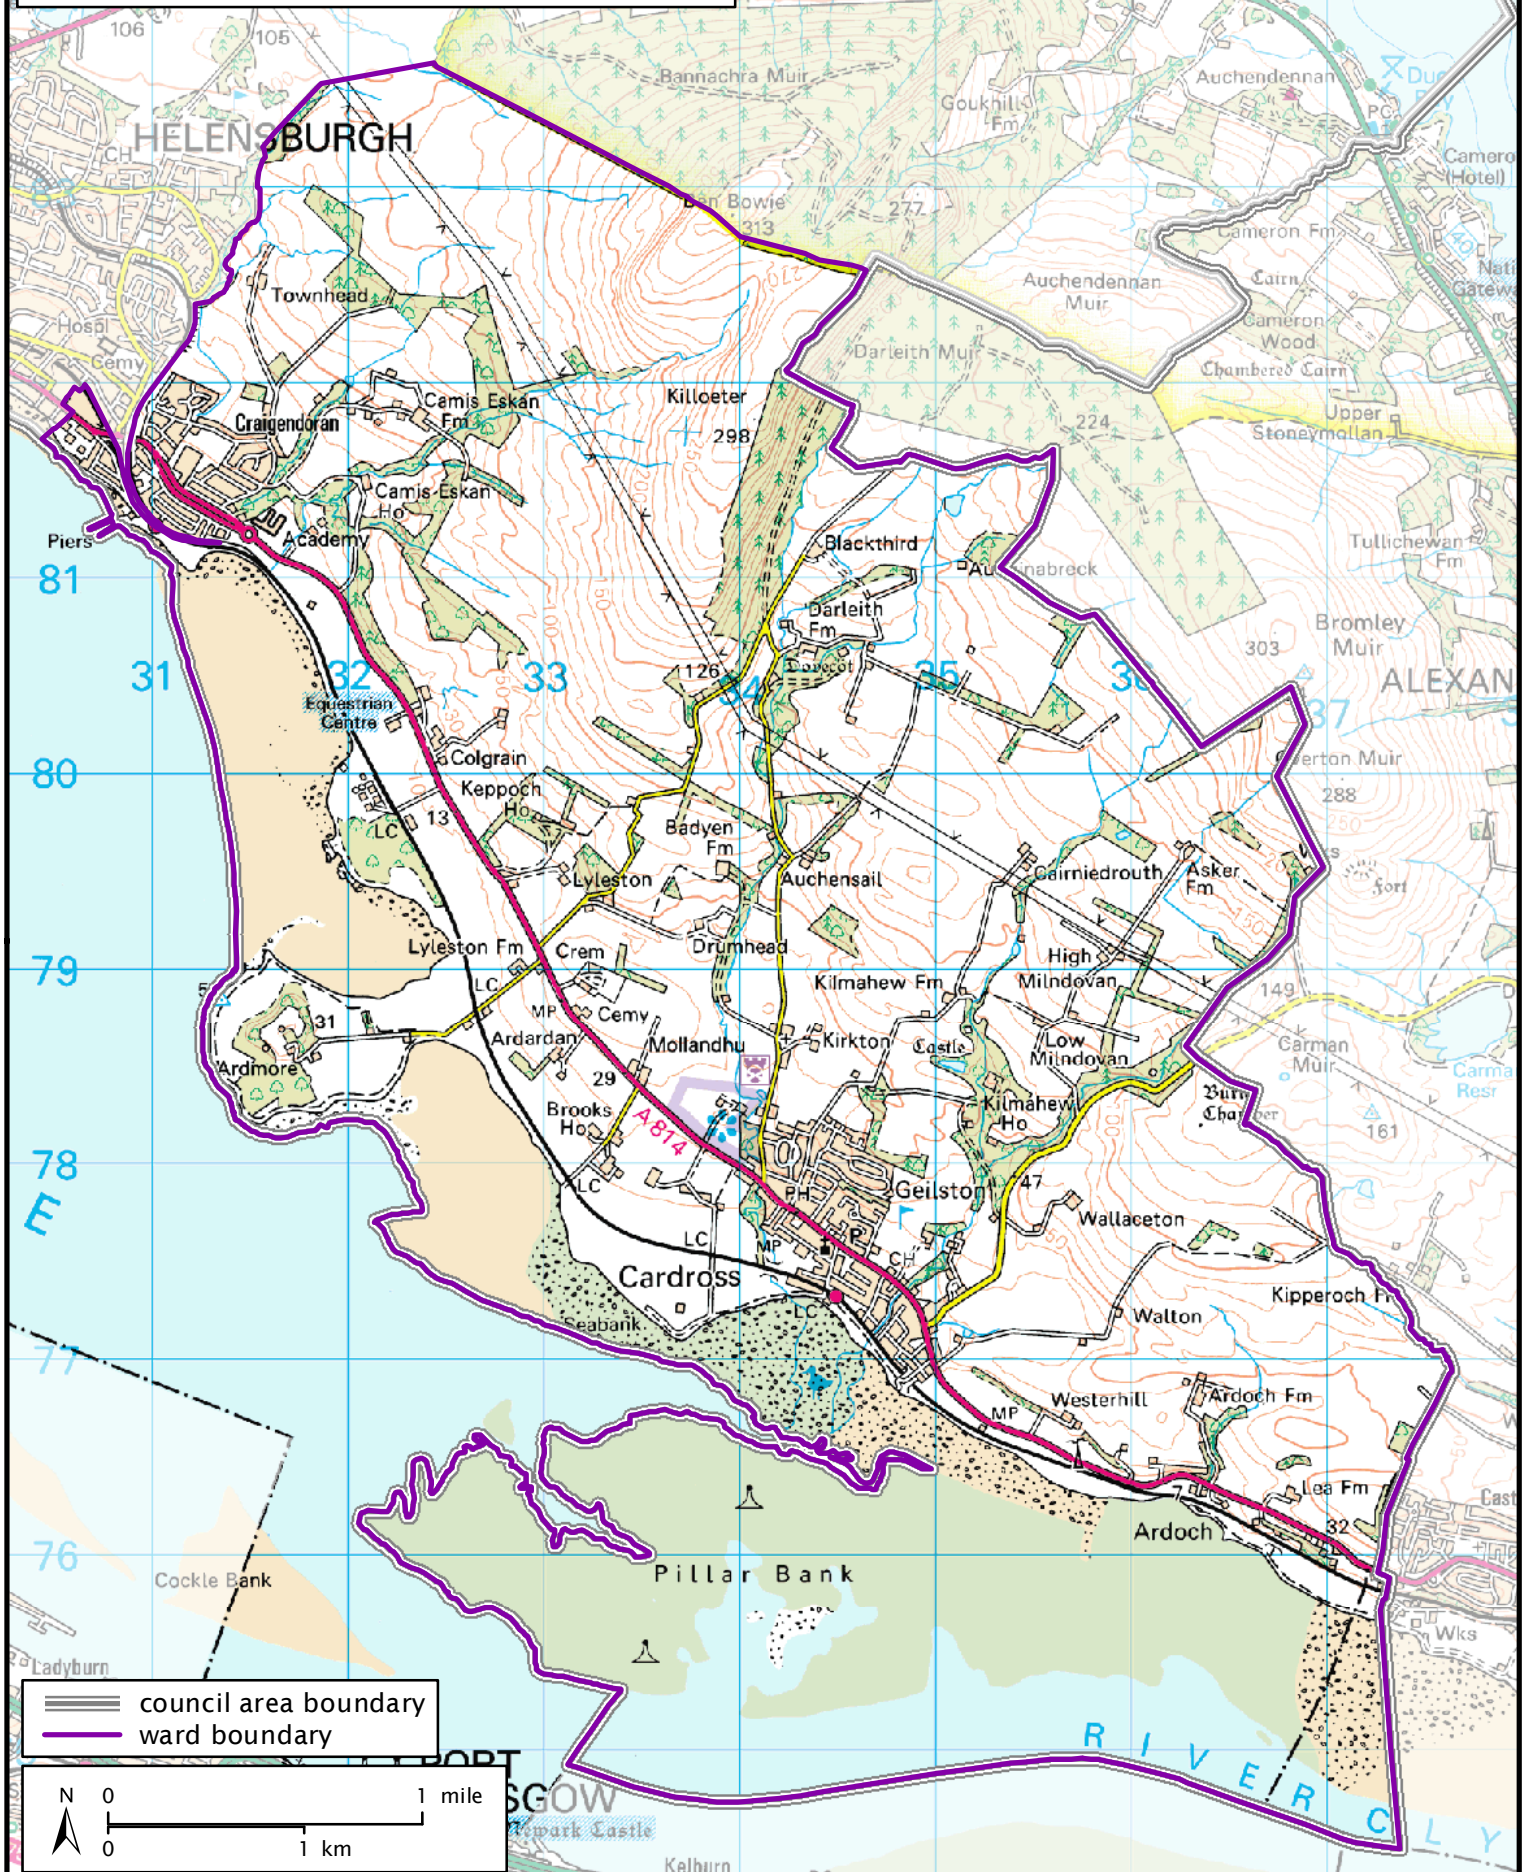

Formation electoral arrangements in 1995
Argyll and Bute council area
Ward 33 - Cardross/ Craigendoran

This map shows the ward boundary against Ordnance Survey maps from 2011 rather than maps from when the ward boundary was decided.

Crown Copyright and database right 2011. All rights reserved. Ordnance Survey licence no. 100022179

==== council area boundary
 ——— ward boundary

Local Government Boundary Commission for Scotland
 Thistle House, 91 Haymarket Terrace, Edinburgh EH12 5HD
 Tel: 0131 538 7510 Fax: 0131 538 7511
 email: lgbcscottishboundaries.gov.uk web: www.lgbc-scotland.gov.uk