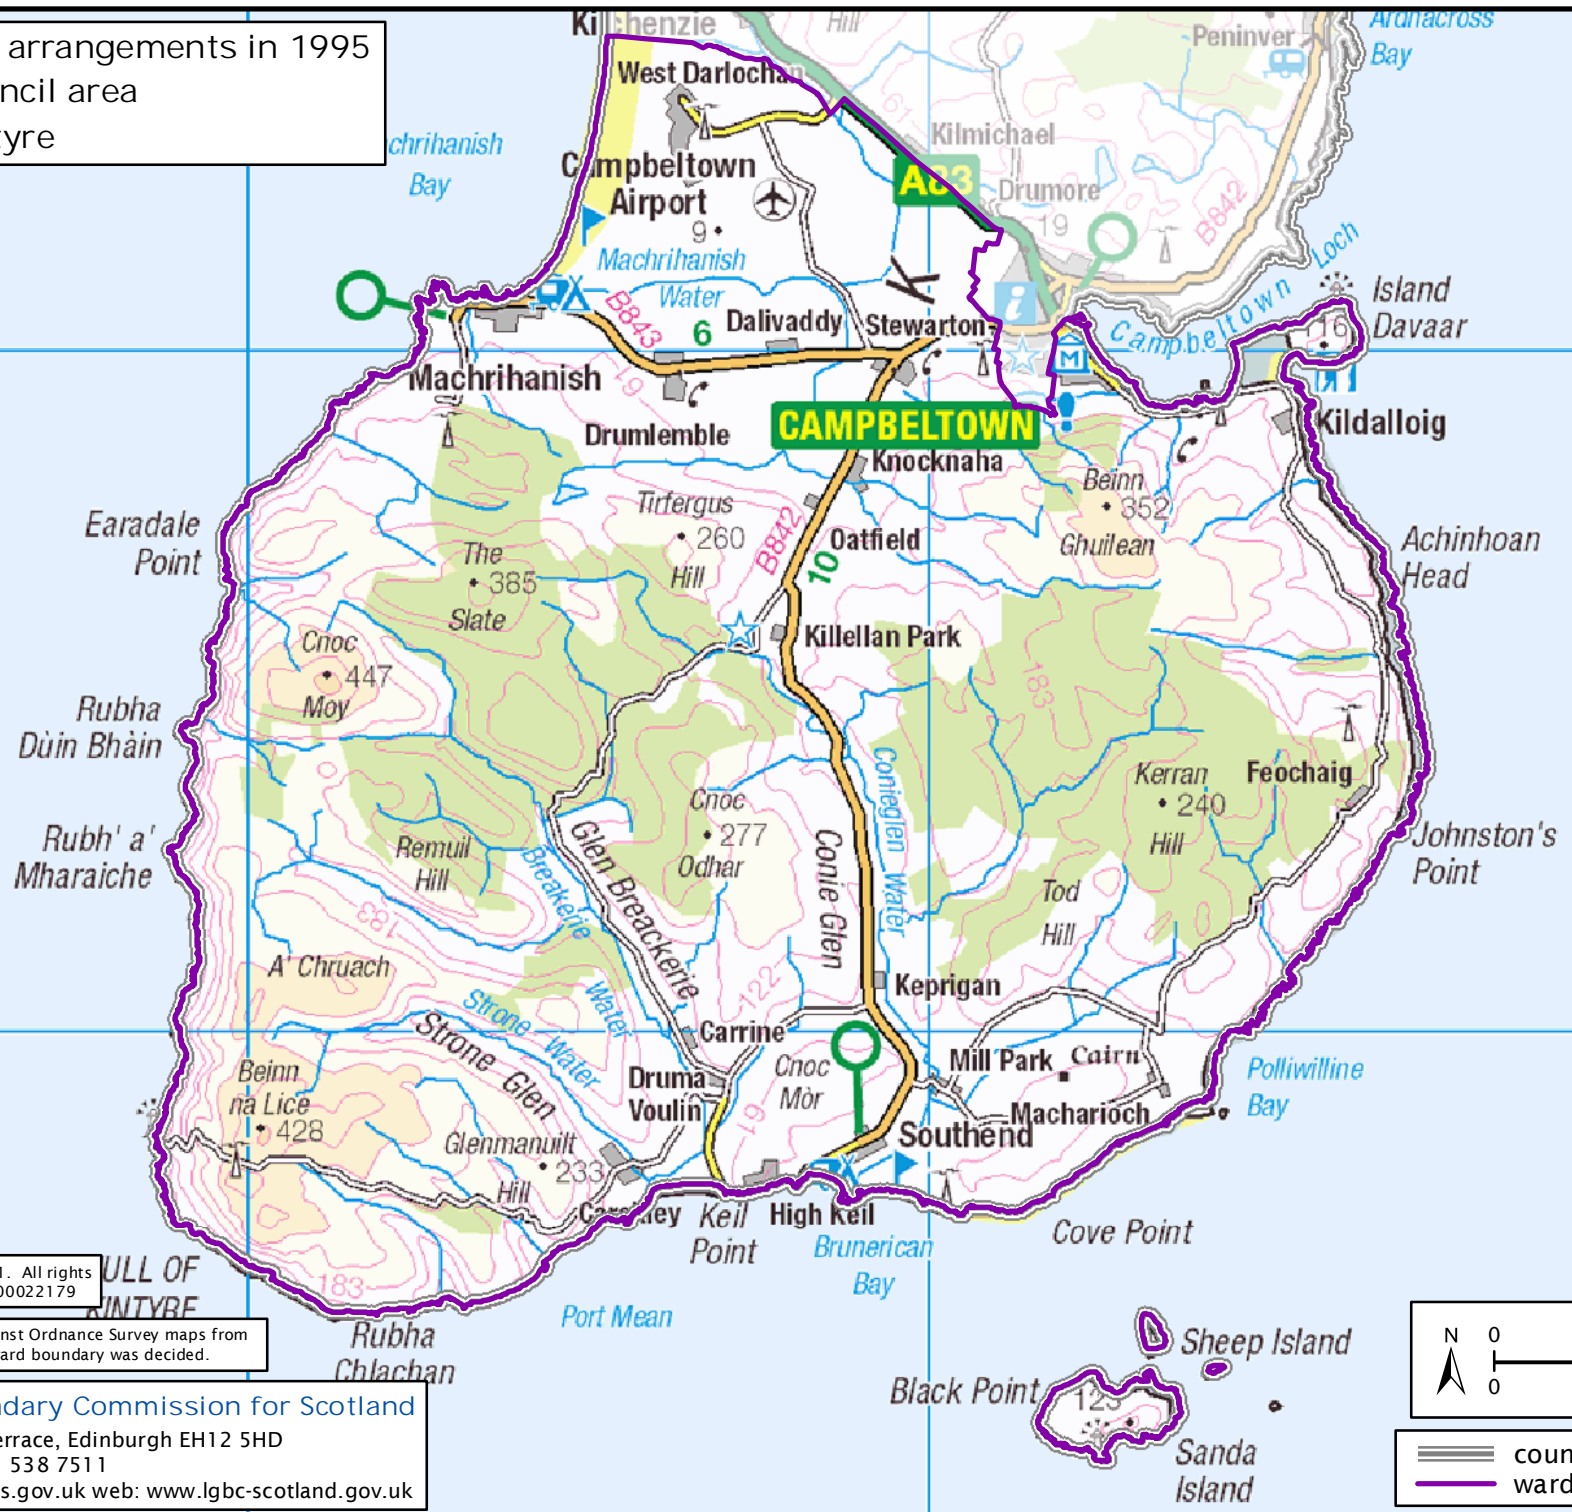

Formation electoral arrangements in 1995
Argyll and Bute council area
Ward 5 - South Kintyre

Crown Copyright and database right 2011. All rights reserved. Ordnance Survey licence no. 100022179

This map shows the ward boundary against Ordnance Survey maps from 2011 rather than maps from when the ward boundary was decided.

==== council area boundary
—— ward boundary