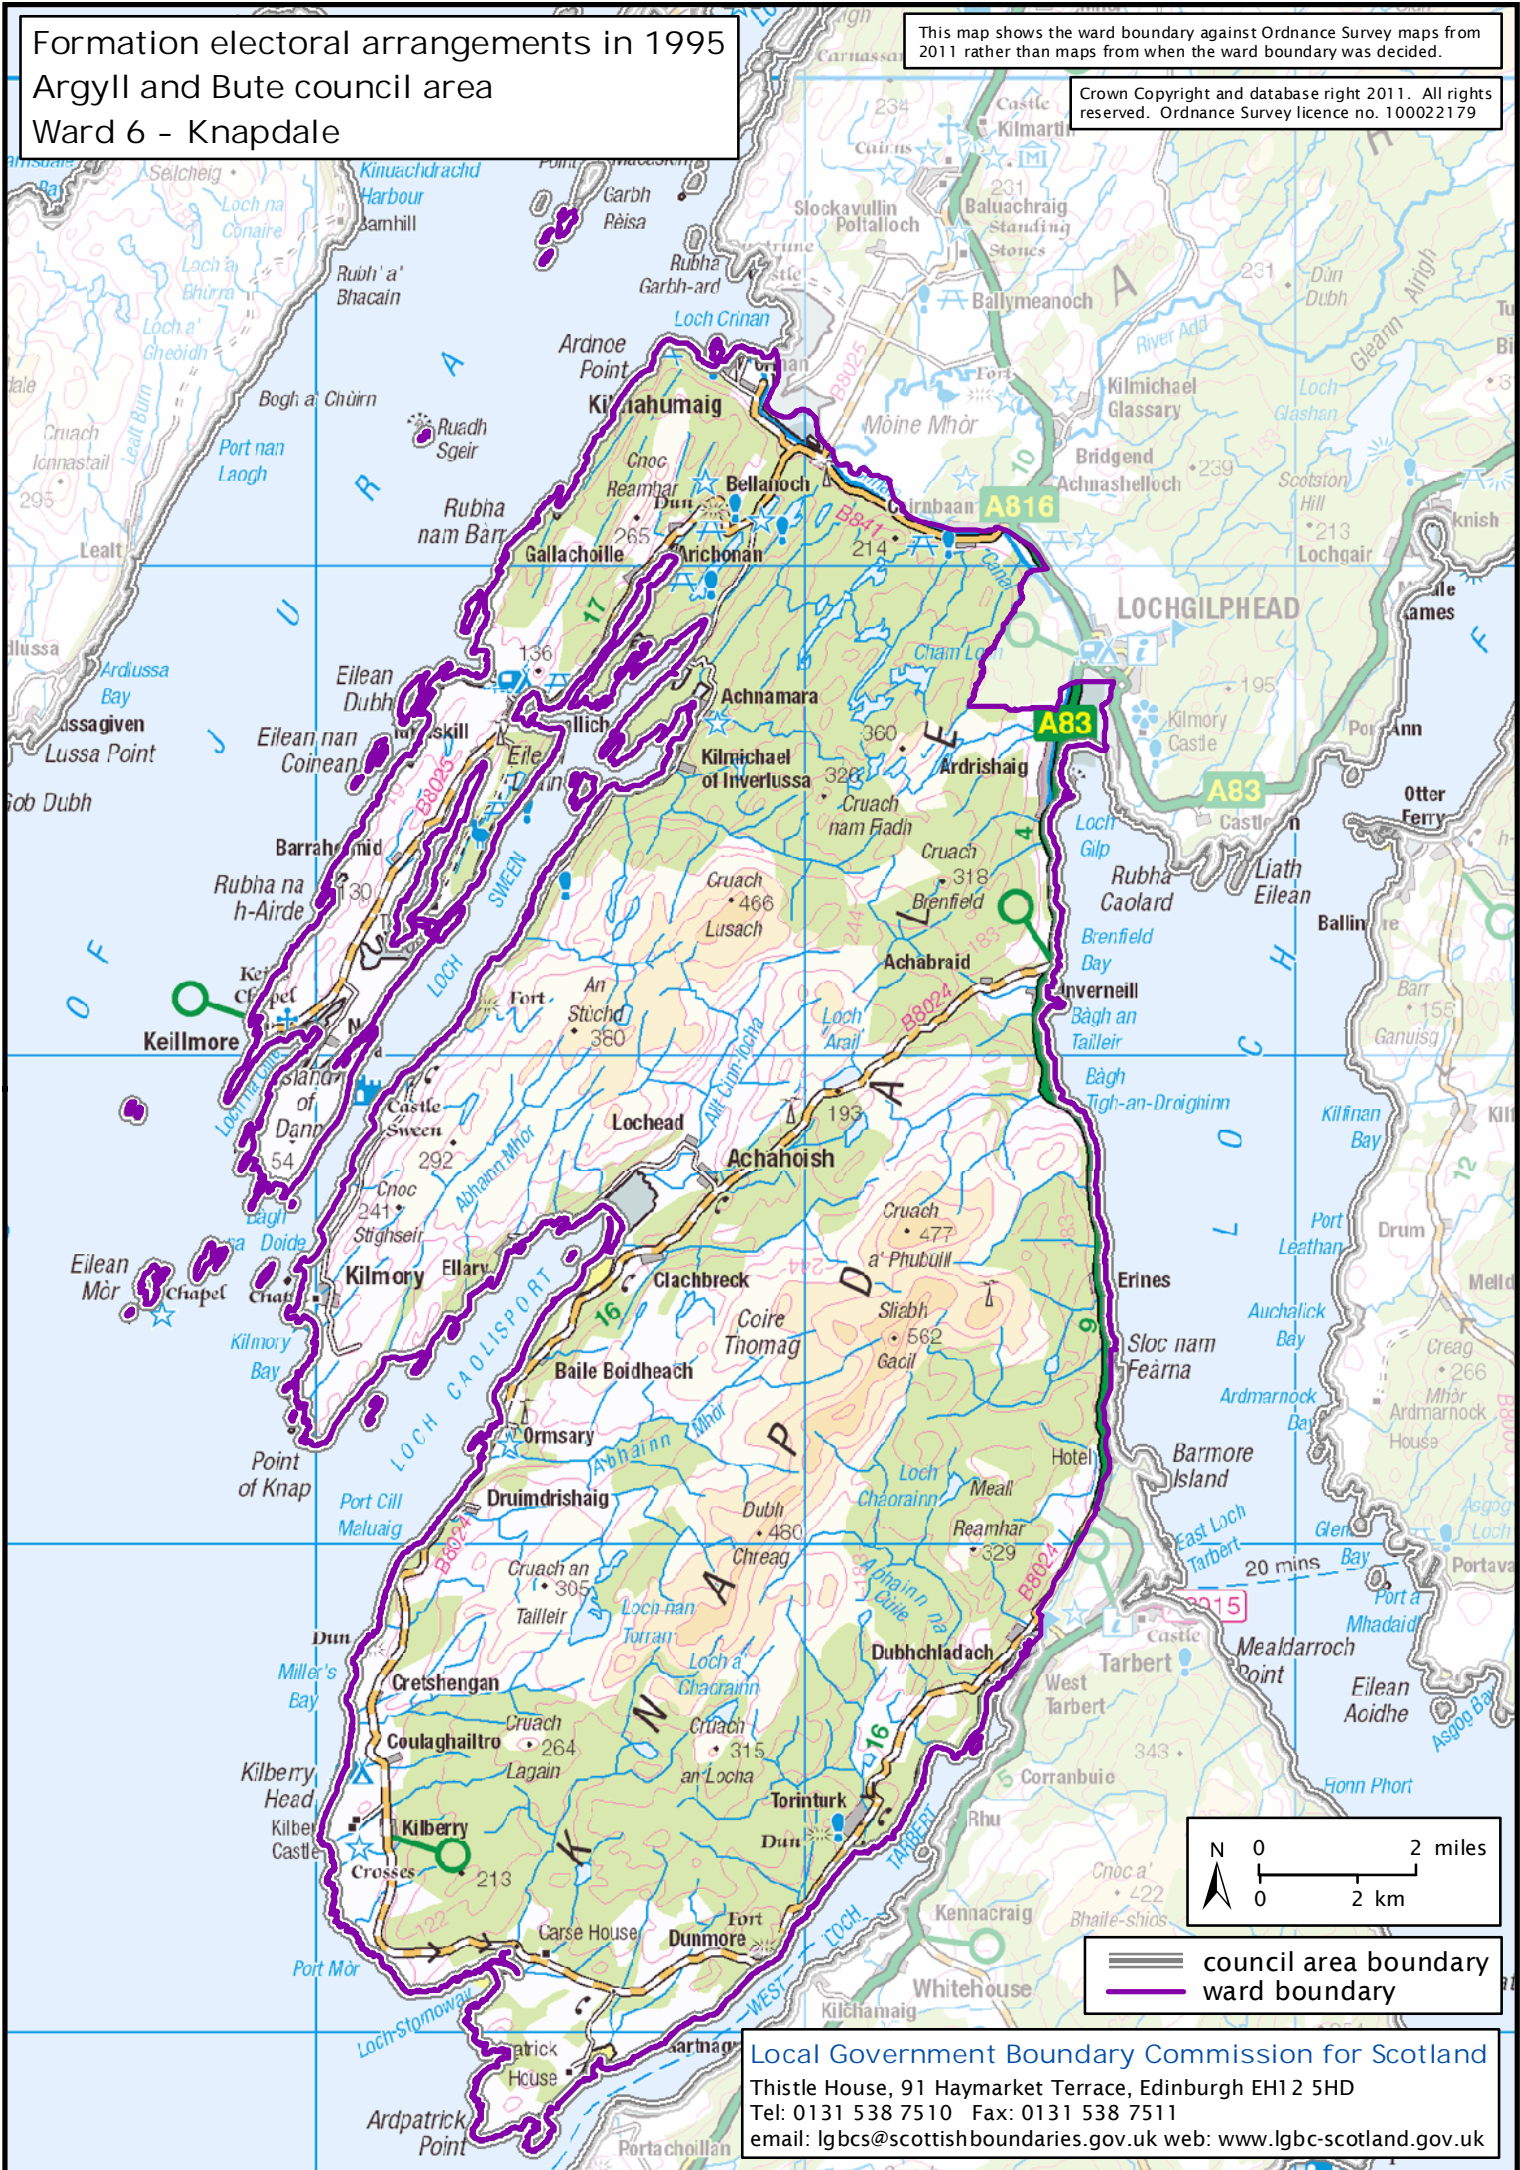

Formation electoral arrangements in 1995
Argyll and Bute council area
Ward 6 - Knapdale

This map shows the ward boundary against Ordnance Survey maps from 2011 rather than maps from when the ward boundary was decided.

Crown Copyright and database right 2011. All rights reserved. Ordnance Survey licence no. 100022179

Local Government Boundary Commission for Scotland
Thistle House, 91 Haymarket Terrace, Edinburgh EH1 2 5HD
Tel: 0131 538 7510 Fax: 0131 538 7511
email: lgbc@scottishboundaries.gov.uk web: www.lgbc-scotland.gov.uk