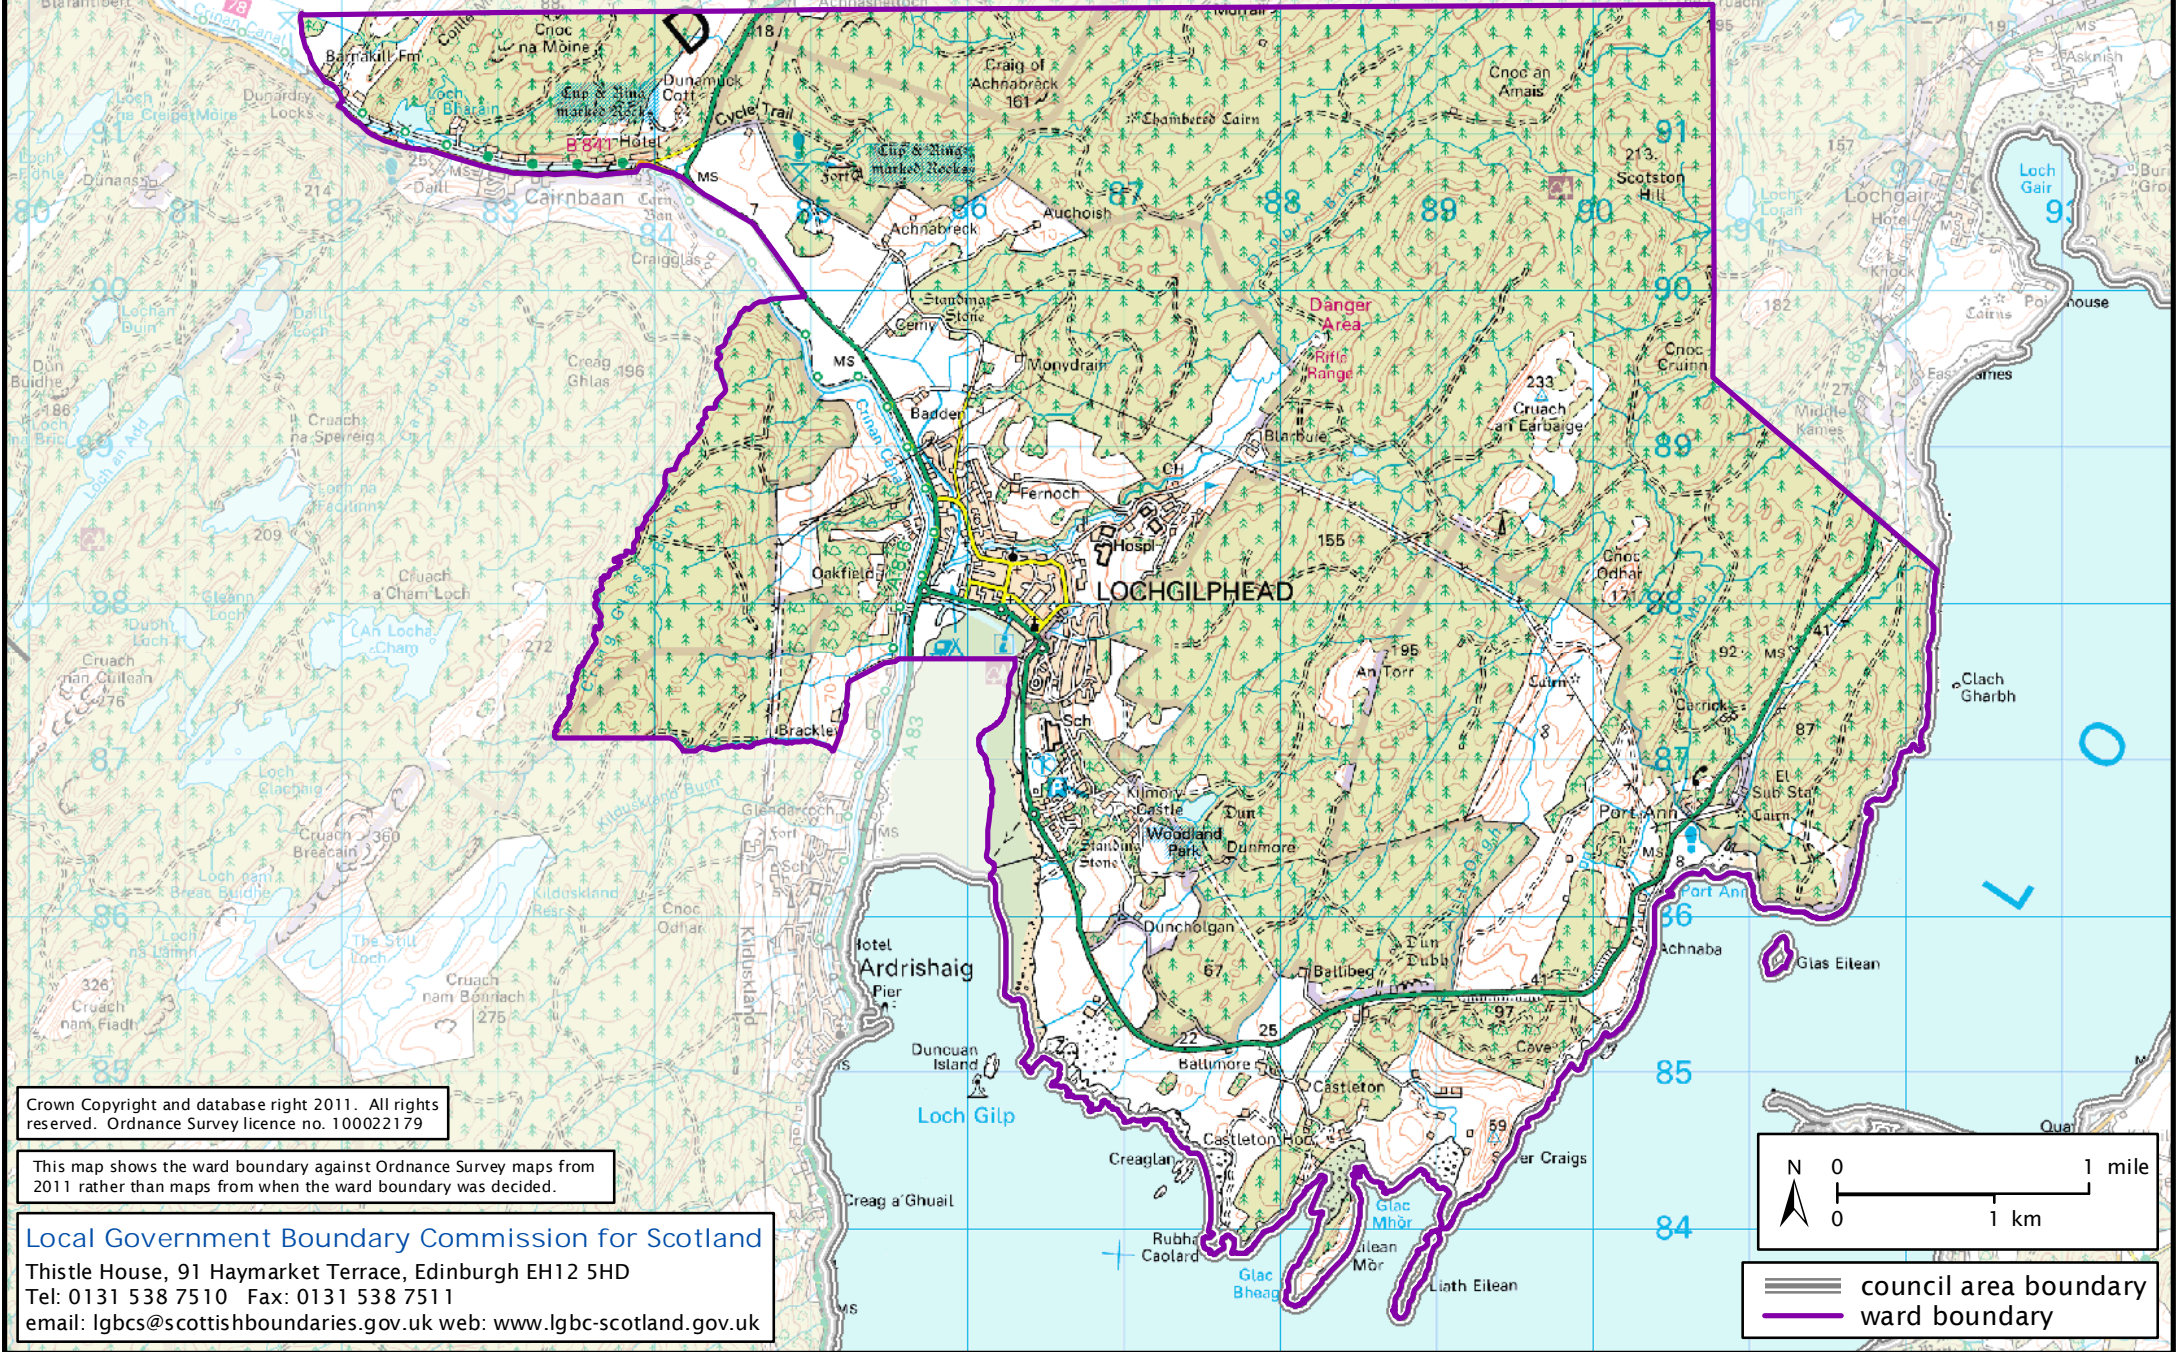

Formation electoral arrangements in 1995
Argyll and Bute council area
Ward 7 - Lochgilphead

Crown Copyright and database right 2011. All rights reserved. Ordnance Survey licence no. 100022179

This map shows the ward boundary against Ordnance Survey maps from 2011 rather than maps from when the ward boundary was decided.

==== council area boundary
—— ward boundary