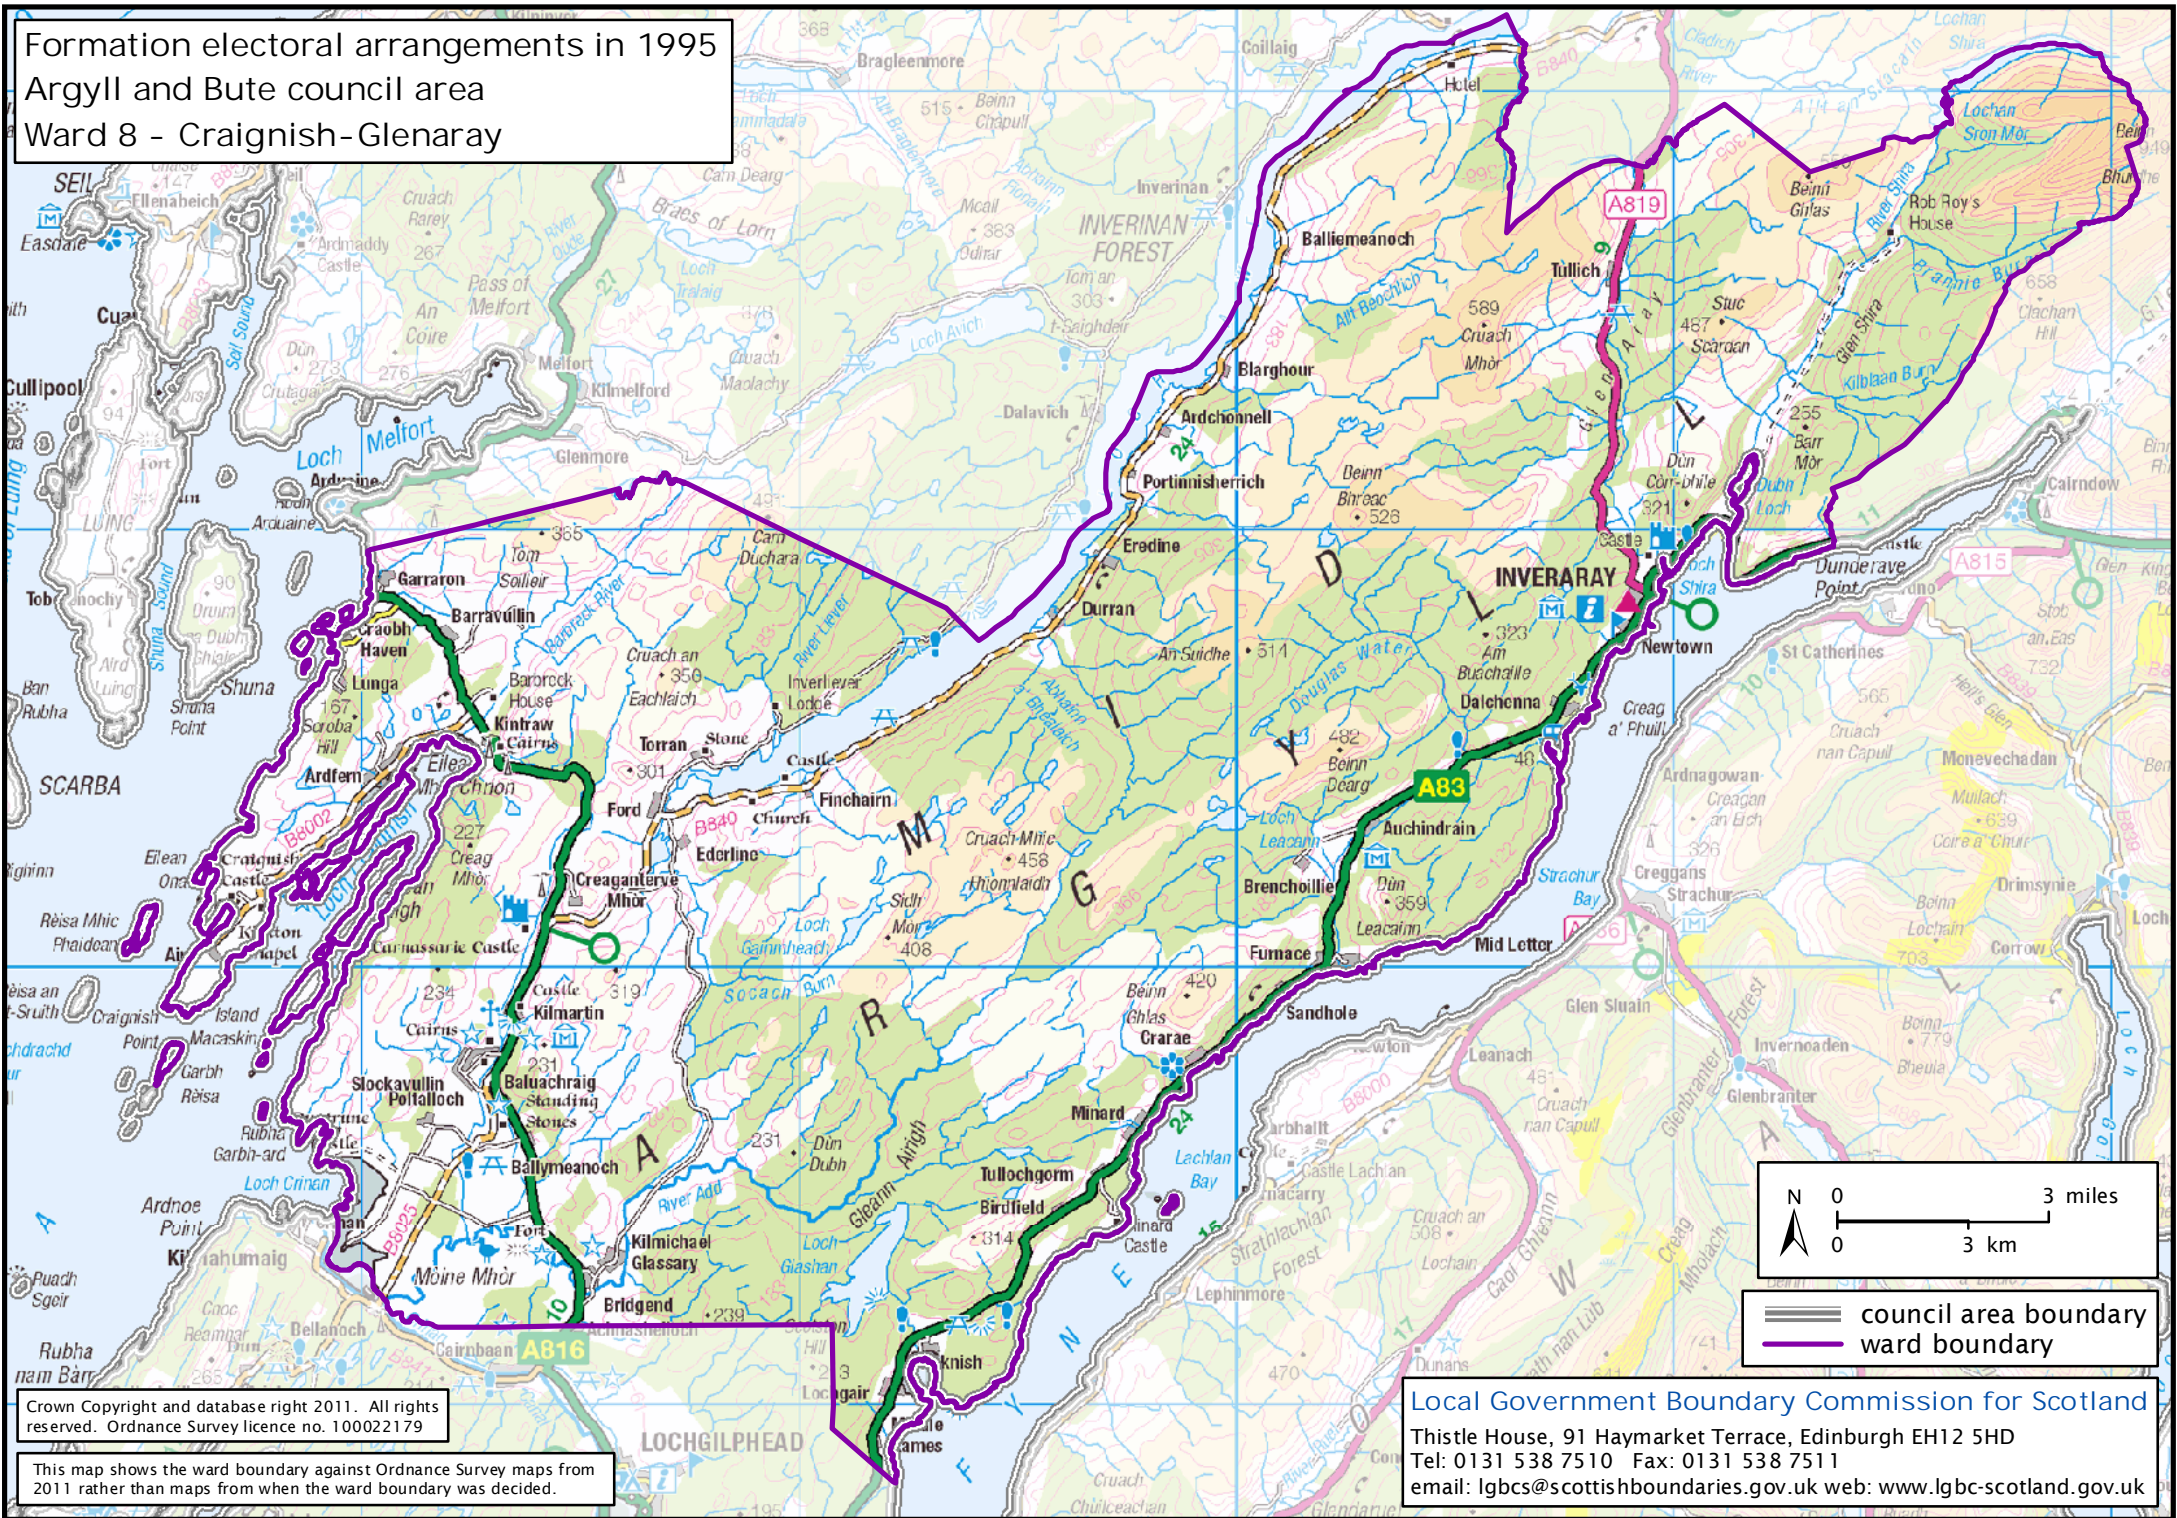

Formation electoral arrangements in 1995
Argyll and Bute council area
Ward 8 - Craignish-Glenaray

 council area boundary
 ward boundary

Crown Copyright and database right 2011. All rights reserved. Ordnance Survey licence no. 100022179

This map shows the ward boundary against Ordnance Survey maps from 2011 rather than maps from when the ward boundary was decided.

Local Government Boundary Commission for Scotland
 Thistle House, 91 Haymarket Terrace, Edinburgh EH12 5HD
 Tel: 0131 538 7510 Fax: 0131 538 7511
 email: lgbcscottishboundaries.gov.uk web: www.lgbc-scotland.gov.uk