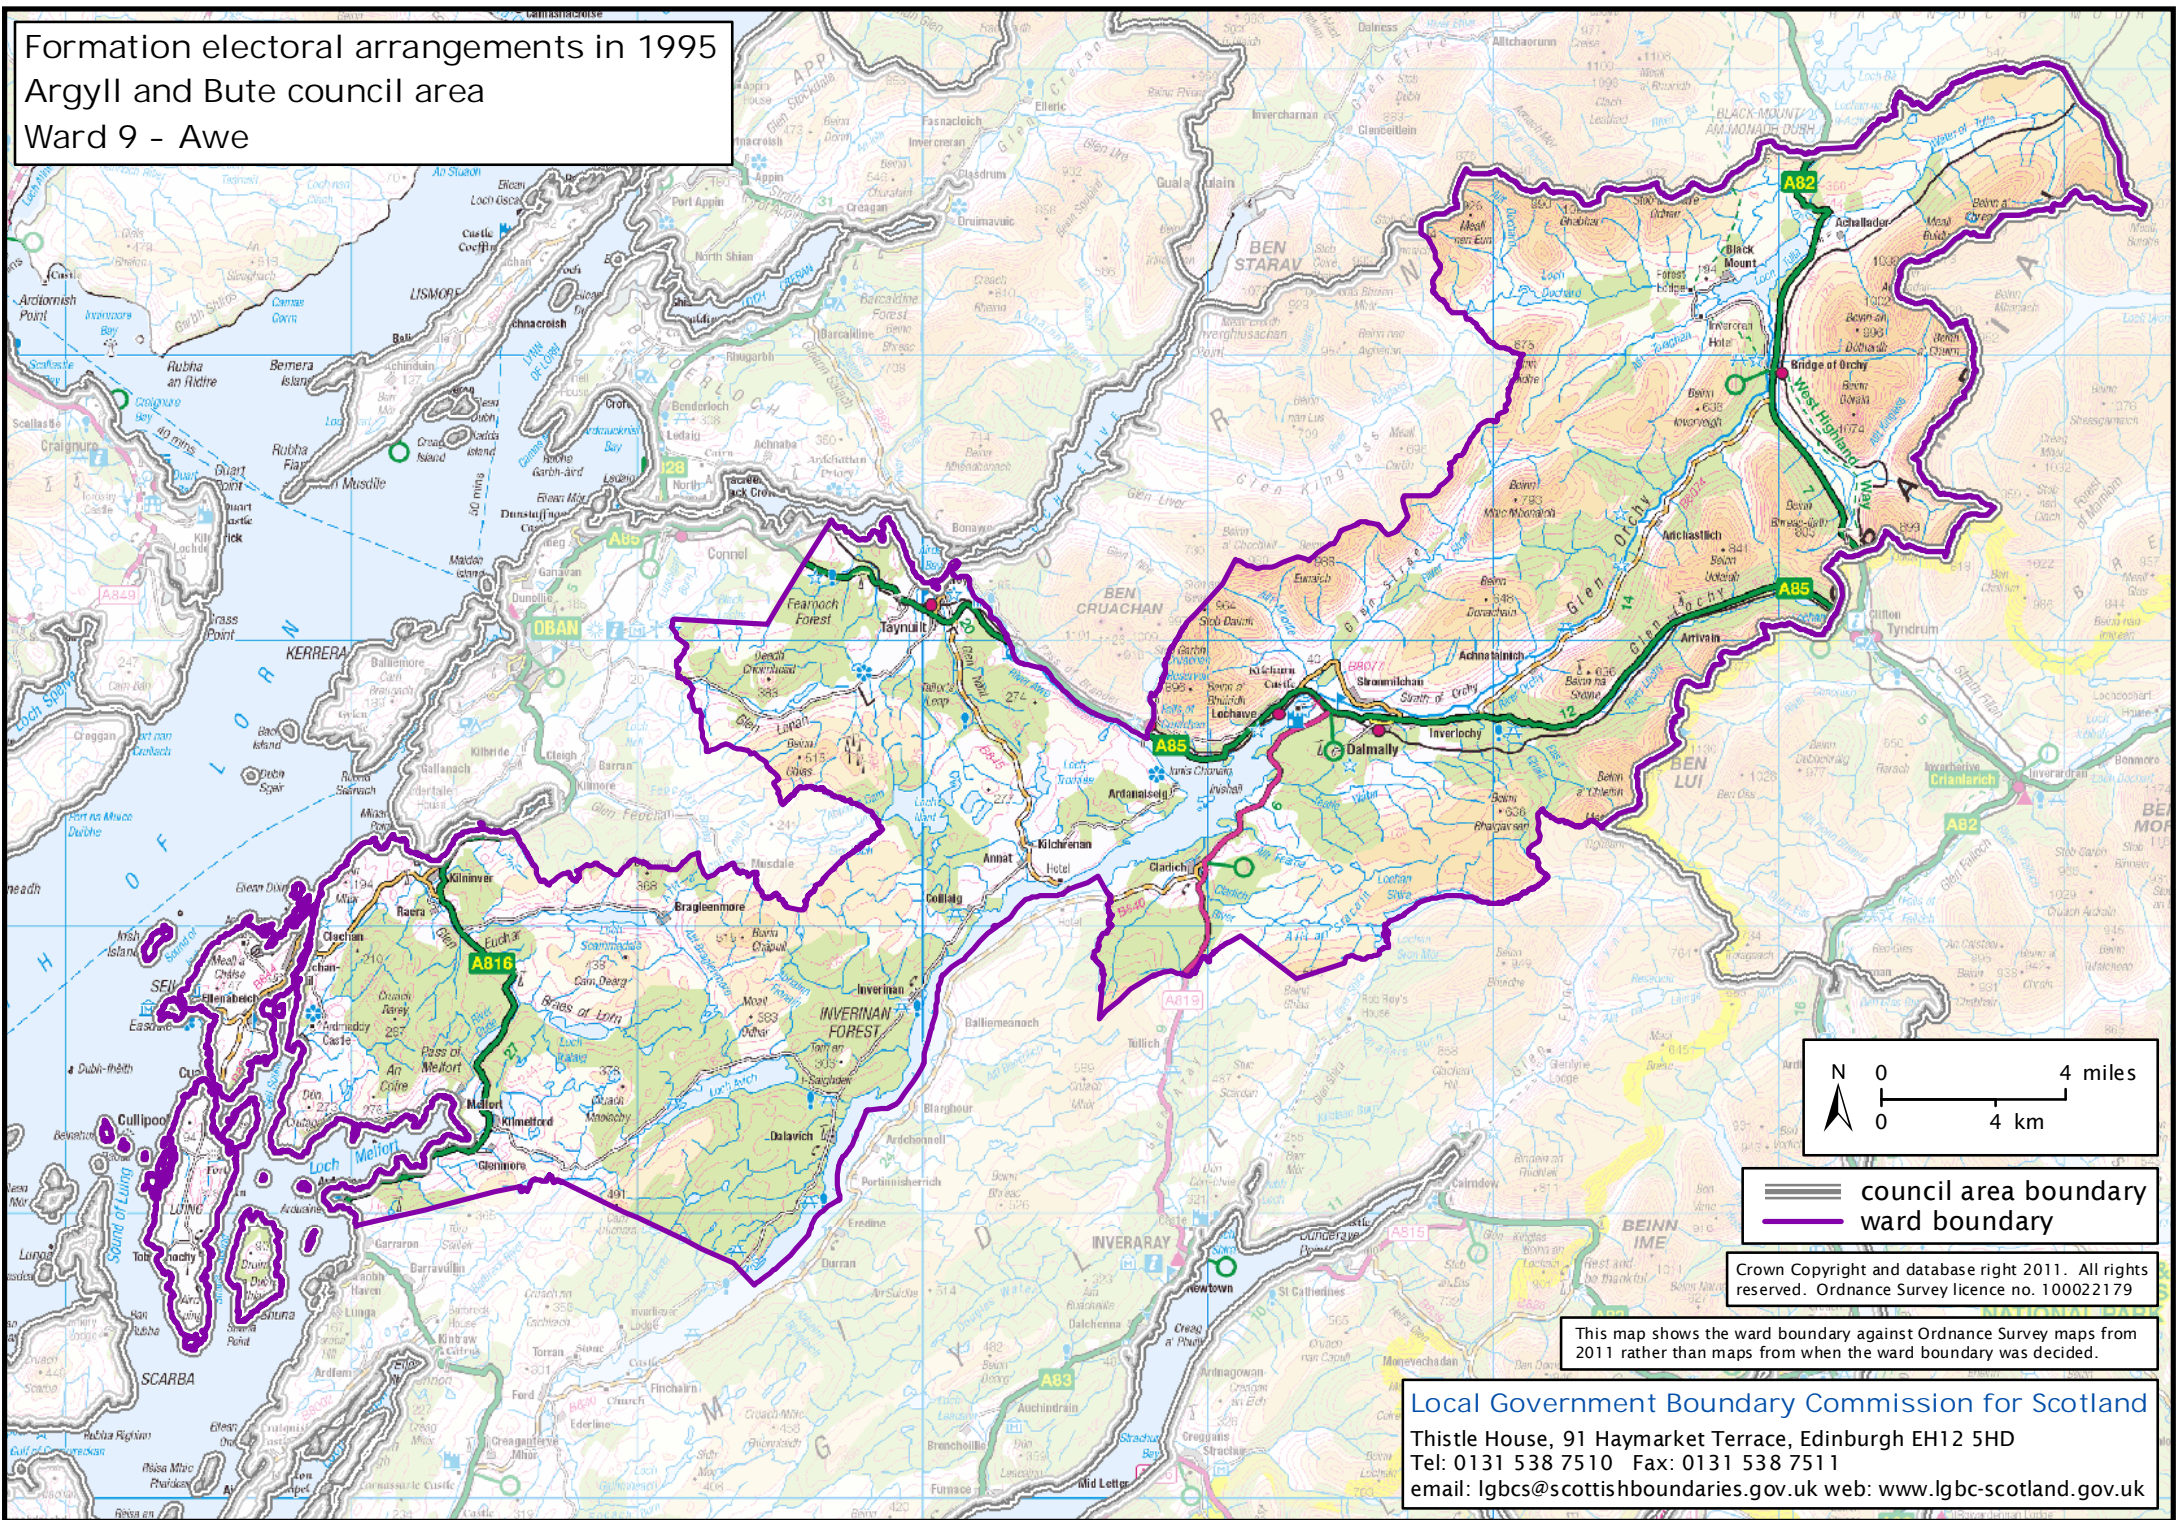

Formation electoral arrangements in 1995
Argyll and Bute council area
Ward 9 - Awe

 council area boundary
 ward boundary

Crown Copyright and database right 2011. All rights reserved. Ordnance Survey licence no. 10002179

This map shows the ward boundary against Ordnance Survey maps from 2011 rather than maps from when the ward boundary was decided.

Local Government Boundary Commission for Scotland
 Thistle House, 91 Haymarket Terrace, Edinburgh EH12 5HD
 Tel: 0131 538 7510 Fax: 0131 538 7511
 email: lgbc@scottishboundaries.gov.uk web: www.lgbc-scotland.gov.uk