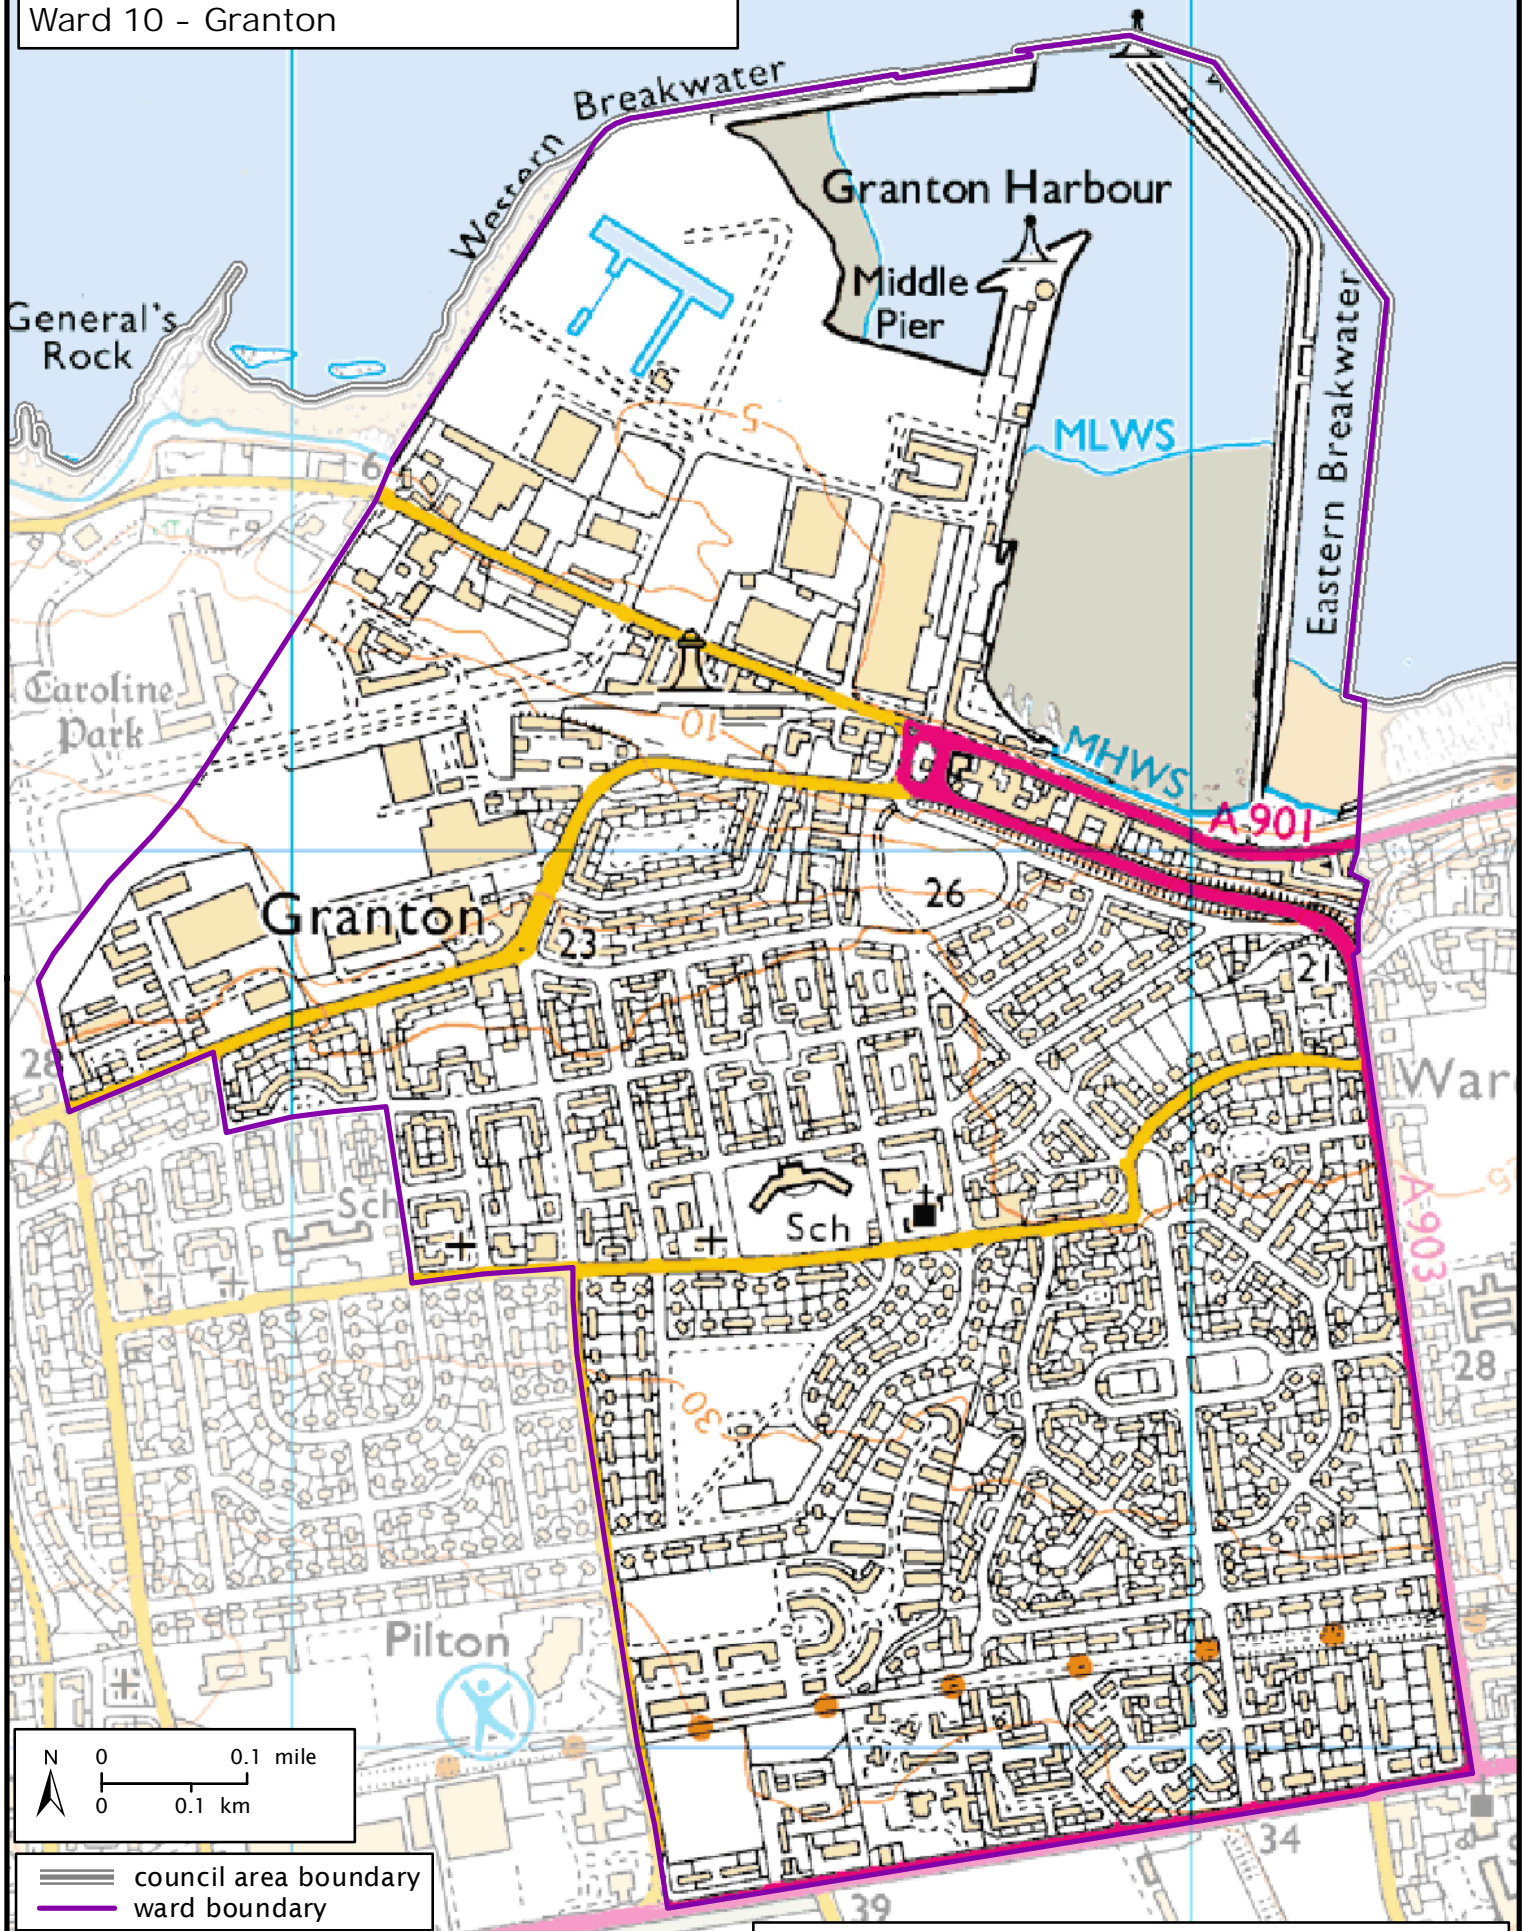

Formation electoral arrangements in 1995
 City of Edinburgh council area
 Ward 10 - Granton

— council area boundary
 — ward boundary

Crown Copyright and database right 2011. All rights reserved. Ordnance Survey licence no. 100022179

This map shows the ward boundary against Ordnance Survey maps from 2011 rather than maps from when the ward boundary was decided.

Local Government Boundary Commission for Scotland
 Thistle House, 91 Haymarket Terrace, Edinburgh EH12 5HD
 Tel: 0131 538 7510 Fax: 0131 538 7511
 email: lgbc@scottishboundaries.gov.uk web: www.lgbc-scotland.gov.uk