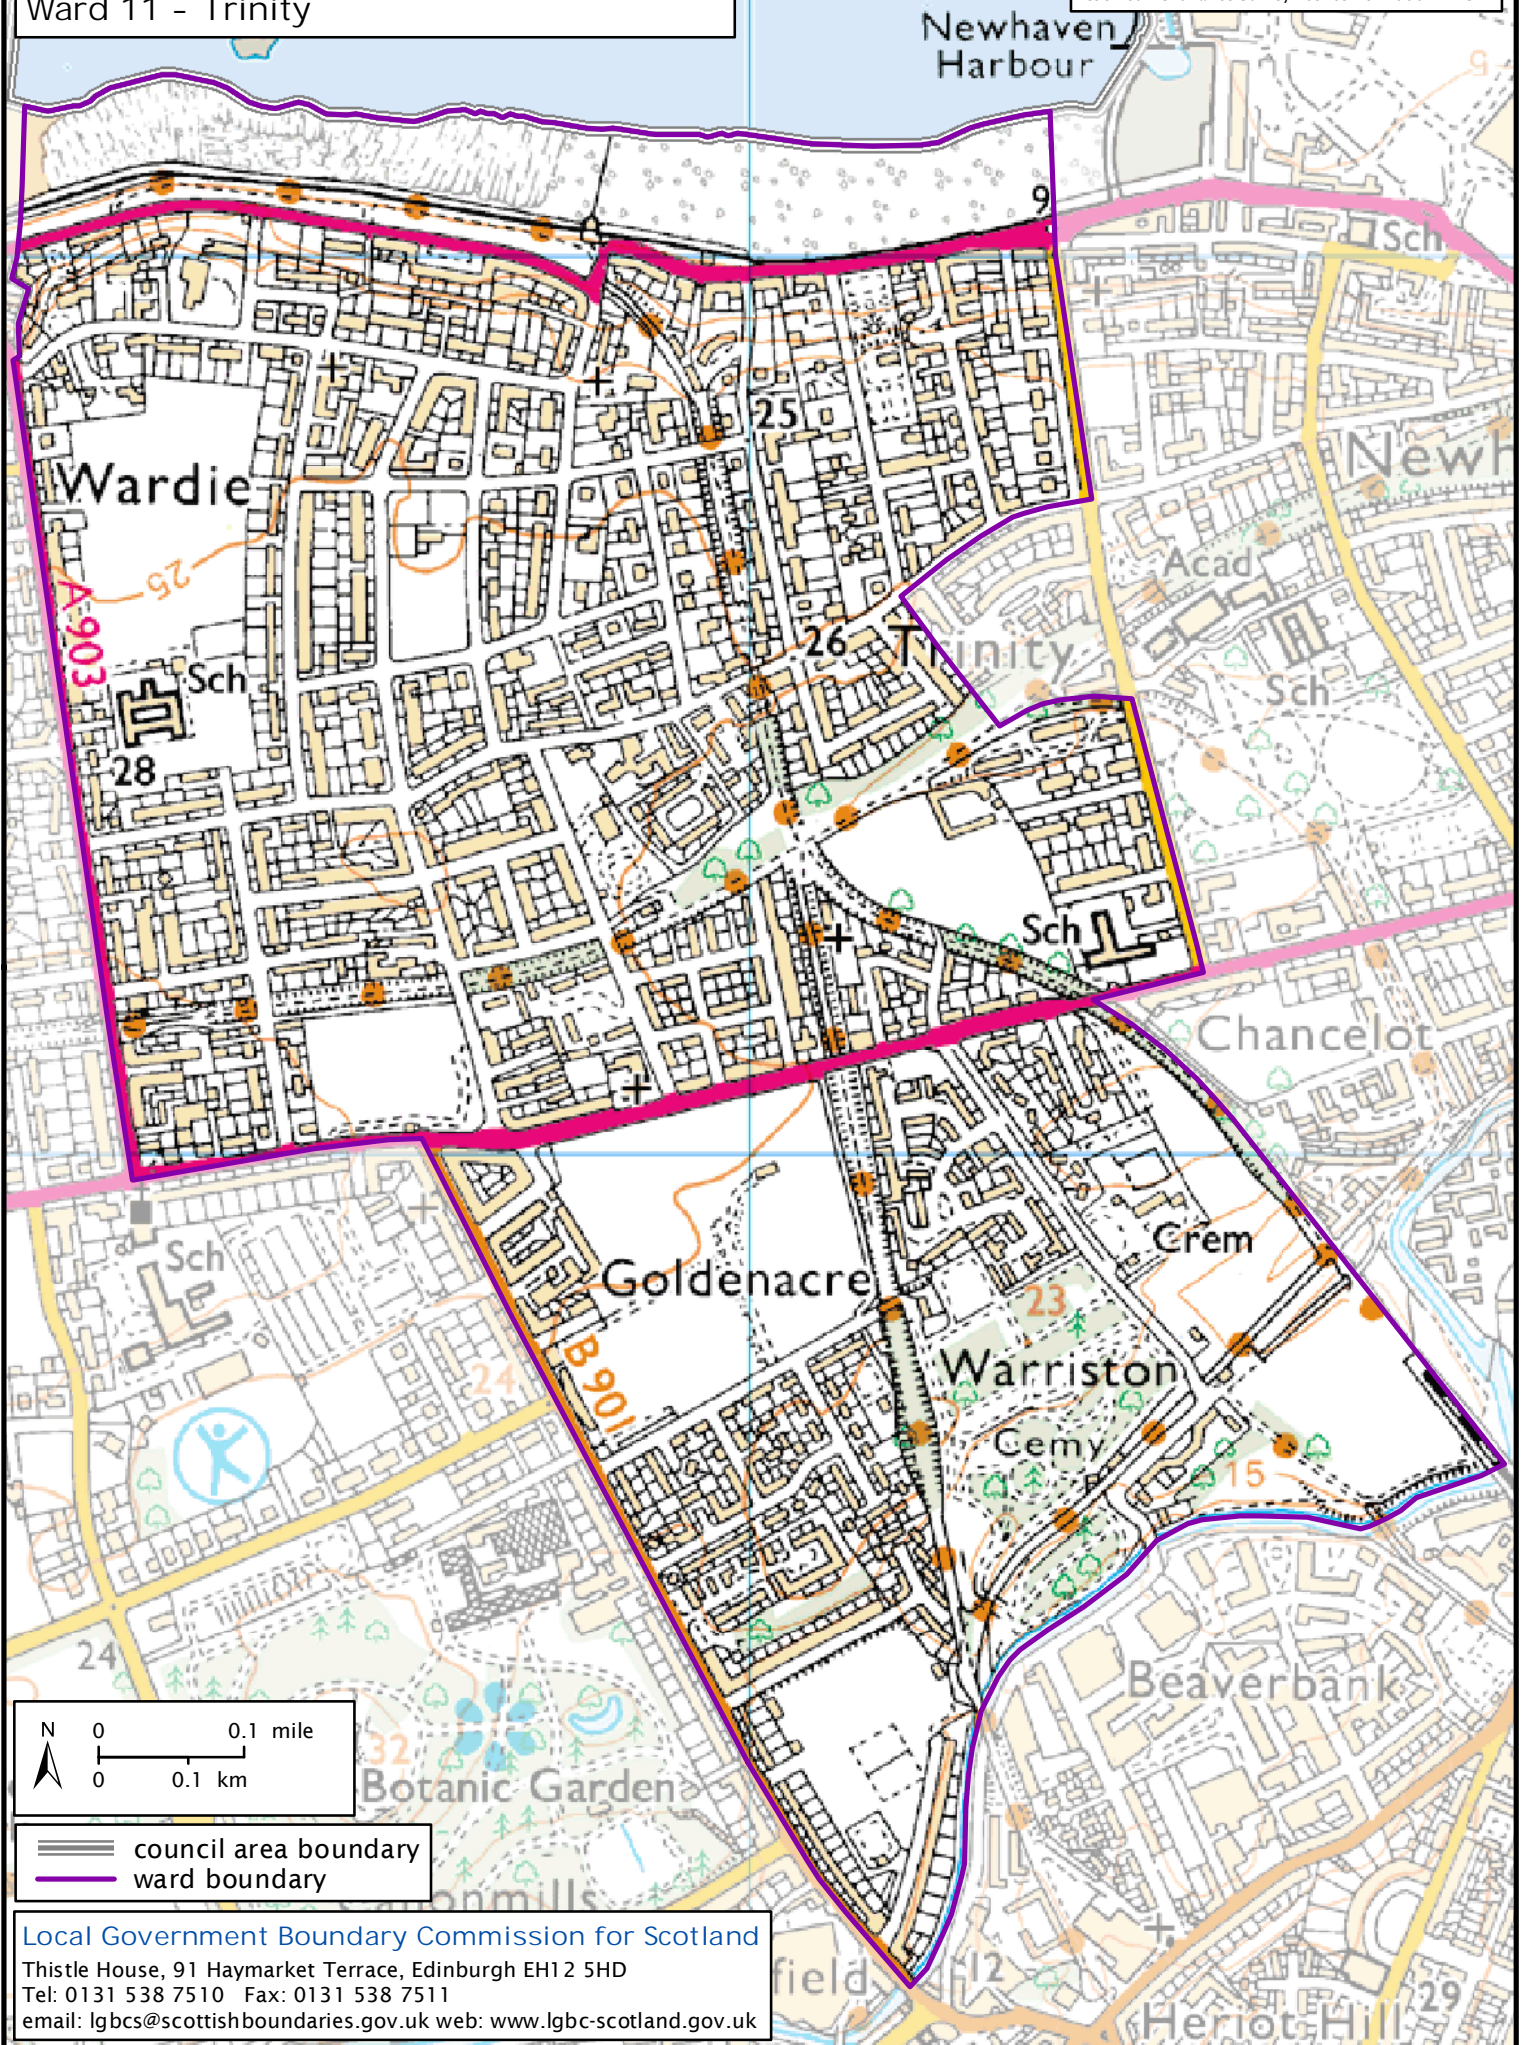

Formation electoral arrangements in 1995
City of Edinburgh council area
Ward 11 - Trinity

This map shows the ward boundary against Ordnance Survey maps from 2011 rather than maps from when the ward boundary was decided.

Crown Copyright and database right 2011. All rights reserved. Ordnance Survey licence no. 100022179

Local Government Boundary Commission for Scotland

Thistle House, 91 Haymarket Terrace, Edinburgh EH12 5HD