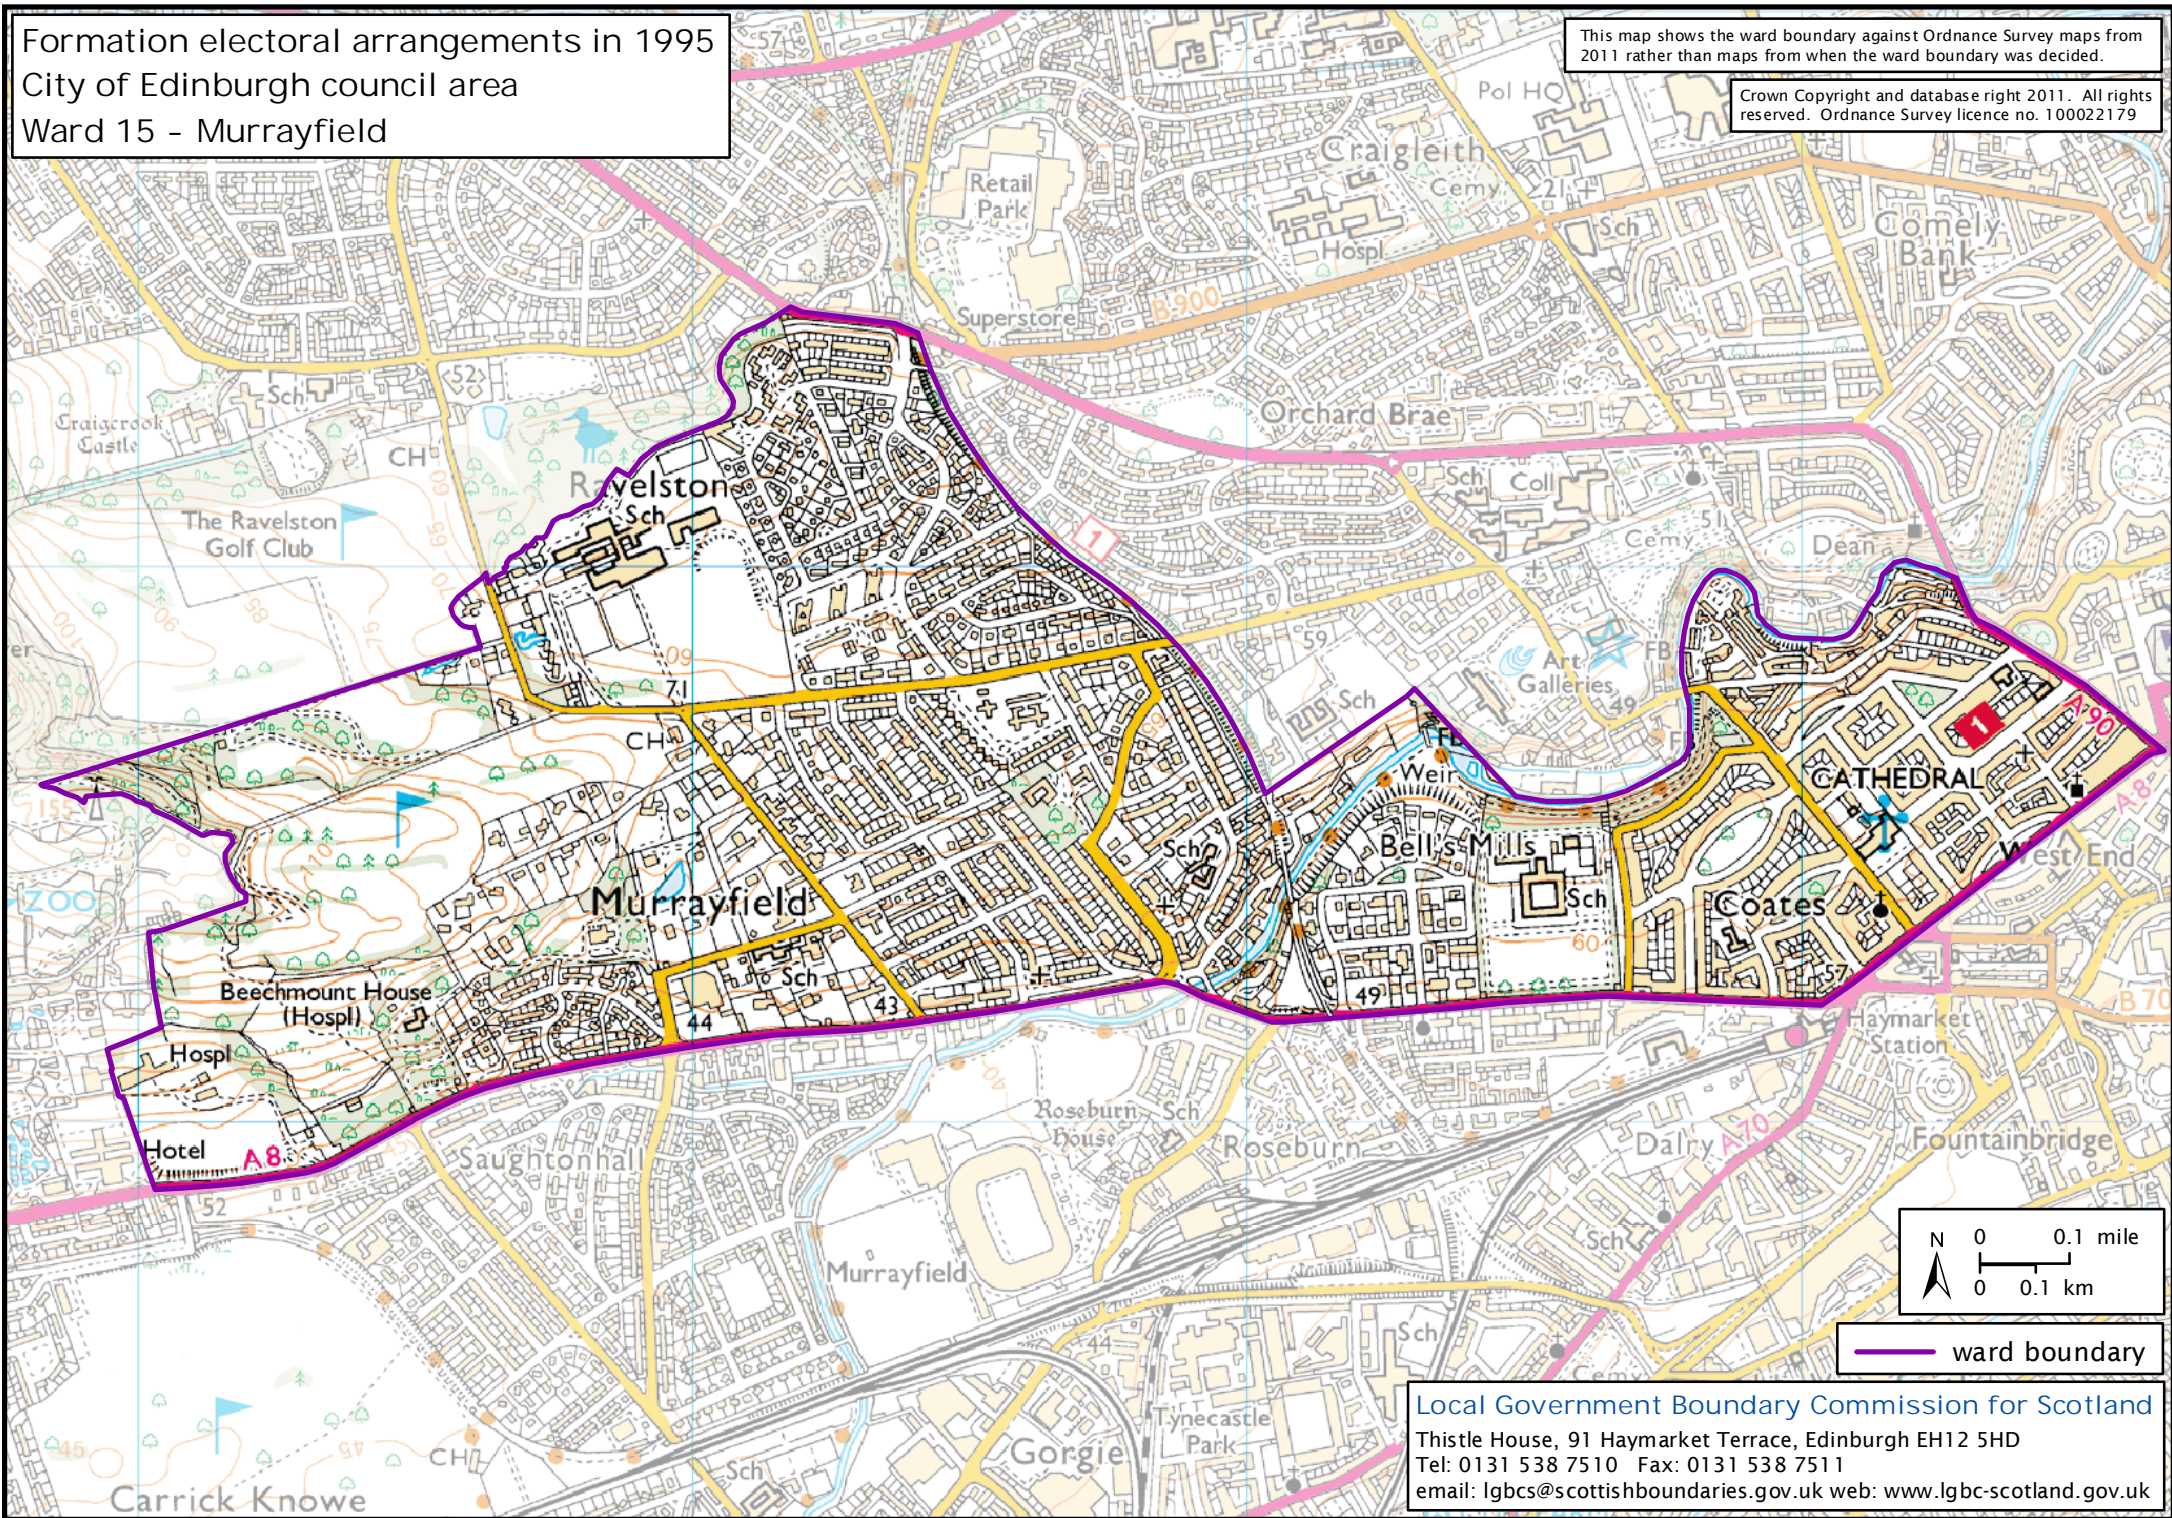

Formation electoral arrangements in 1995
City of Edinburgh council area
Ward 15 - Murrayfield

This map shows the ward boundary against Ordnance Survey maps from 2011 rather than maps from when the ward boundary was decided.

Crown Copyright and database right 2011. All rights reserved. Ordnance Survey licence no. 100022179

Local Government Boundary Commission for Scotland

Thistle House, 91 Haymarket Terrace, Edinburgh EH12 5HD